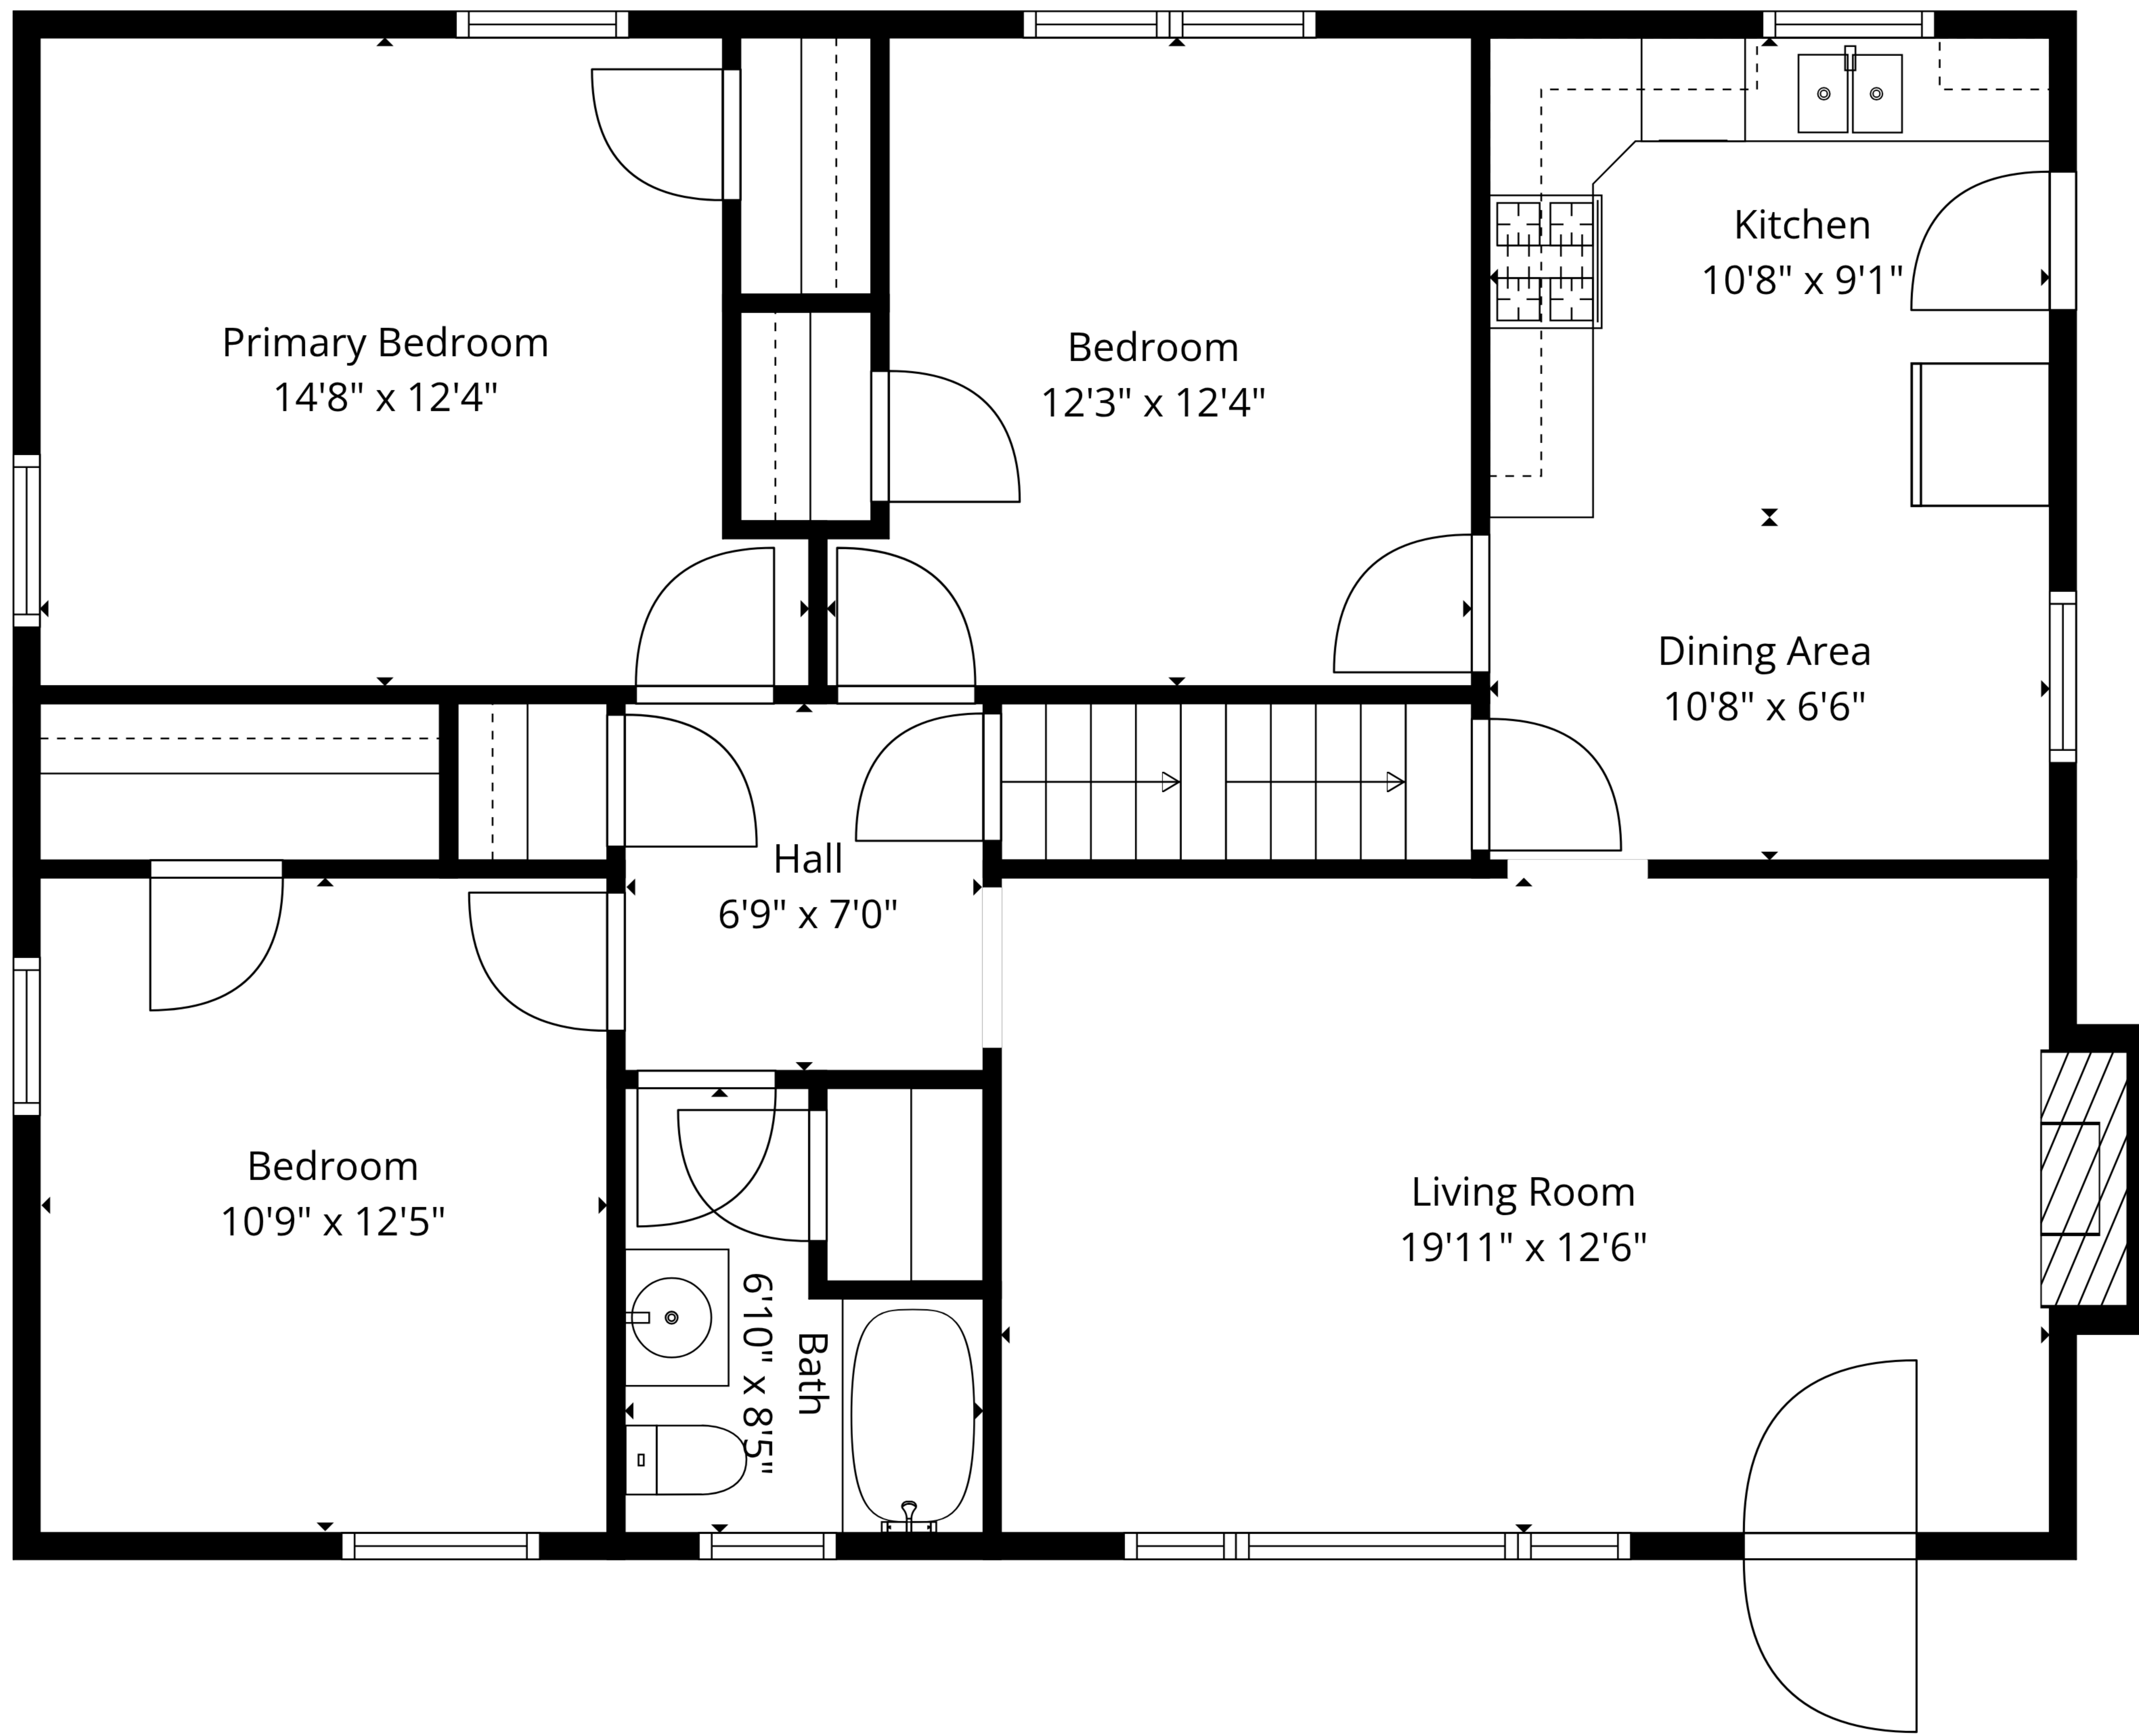

Basement
23'3" x 28'5"

Bath
7'0" x 6'3"

VILLA VIEWS

Sizes And Dimensions Are Approximate. Actual May Vary.

VILLA VIEWS

Sizes And Dimensions Are Approximate. Actual May Vary.

Basement

1st Floor

VILLA VIEWS

Sizes And Dimensions Are Approximate. Actual May Vary.