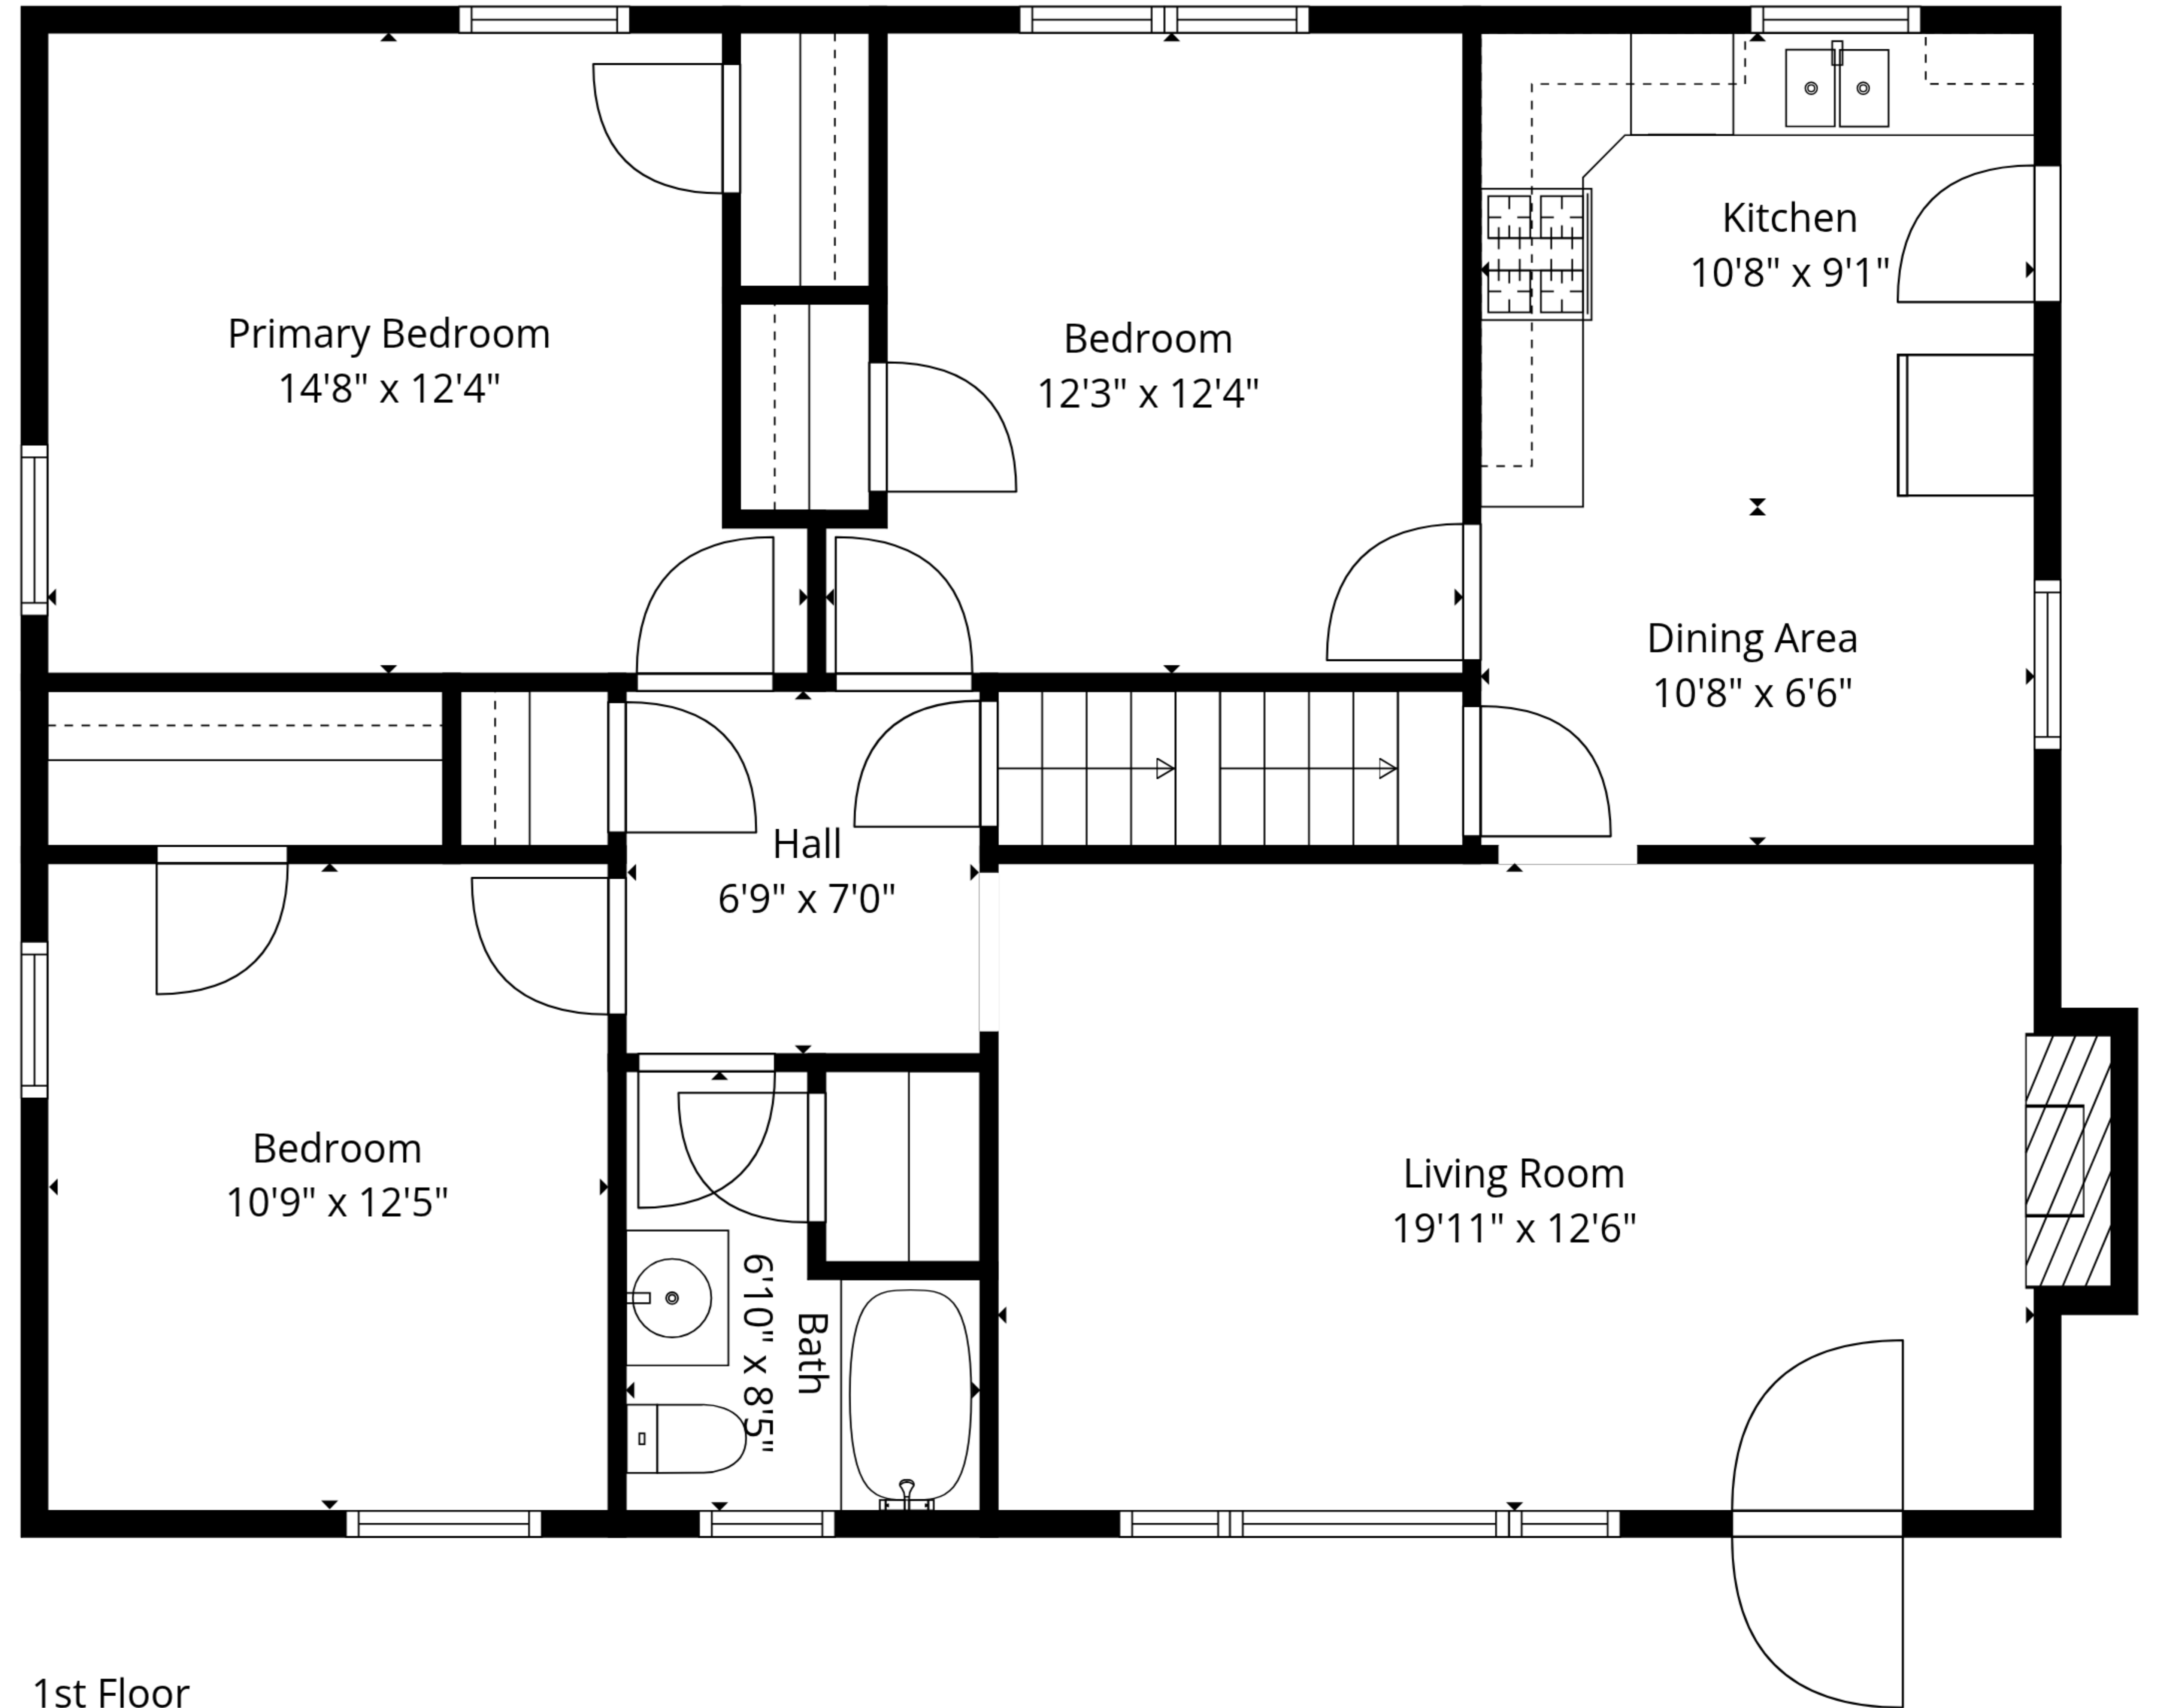

Basement
23'3" x 28'5"

Bath
7'0" x 6'3"

VILLA VIEWS

Sizes And Dimensions Are Approximate. Actual May Vary.

VILLA VIEWS

Sizes And Dimensions Are Approximate. Actual May Vary.

Basement

1st Floor

VILLA VIEWS

Sizes And Dimensions Are Approximate. Actual May Vary.