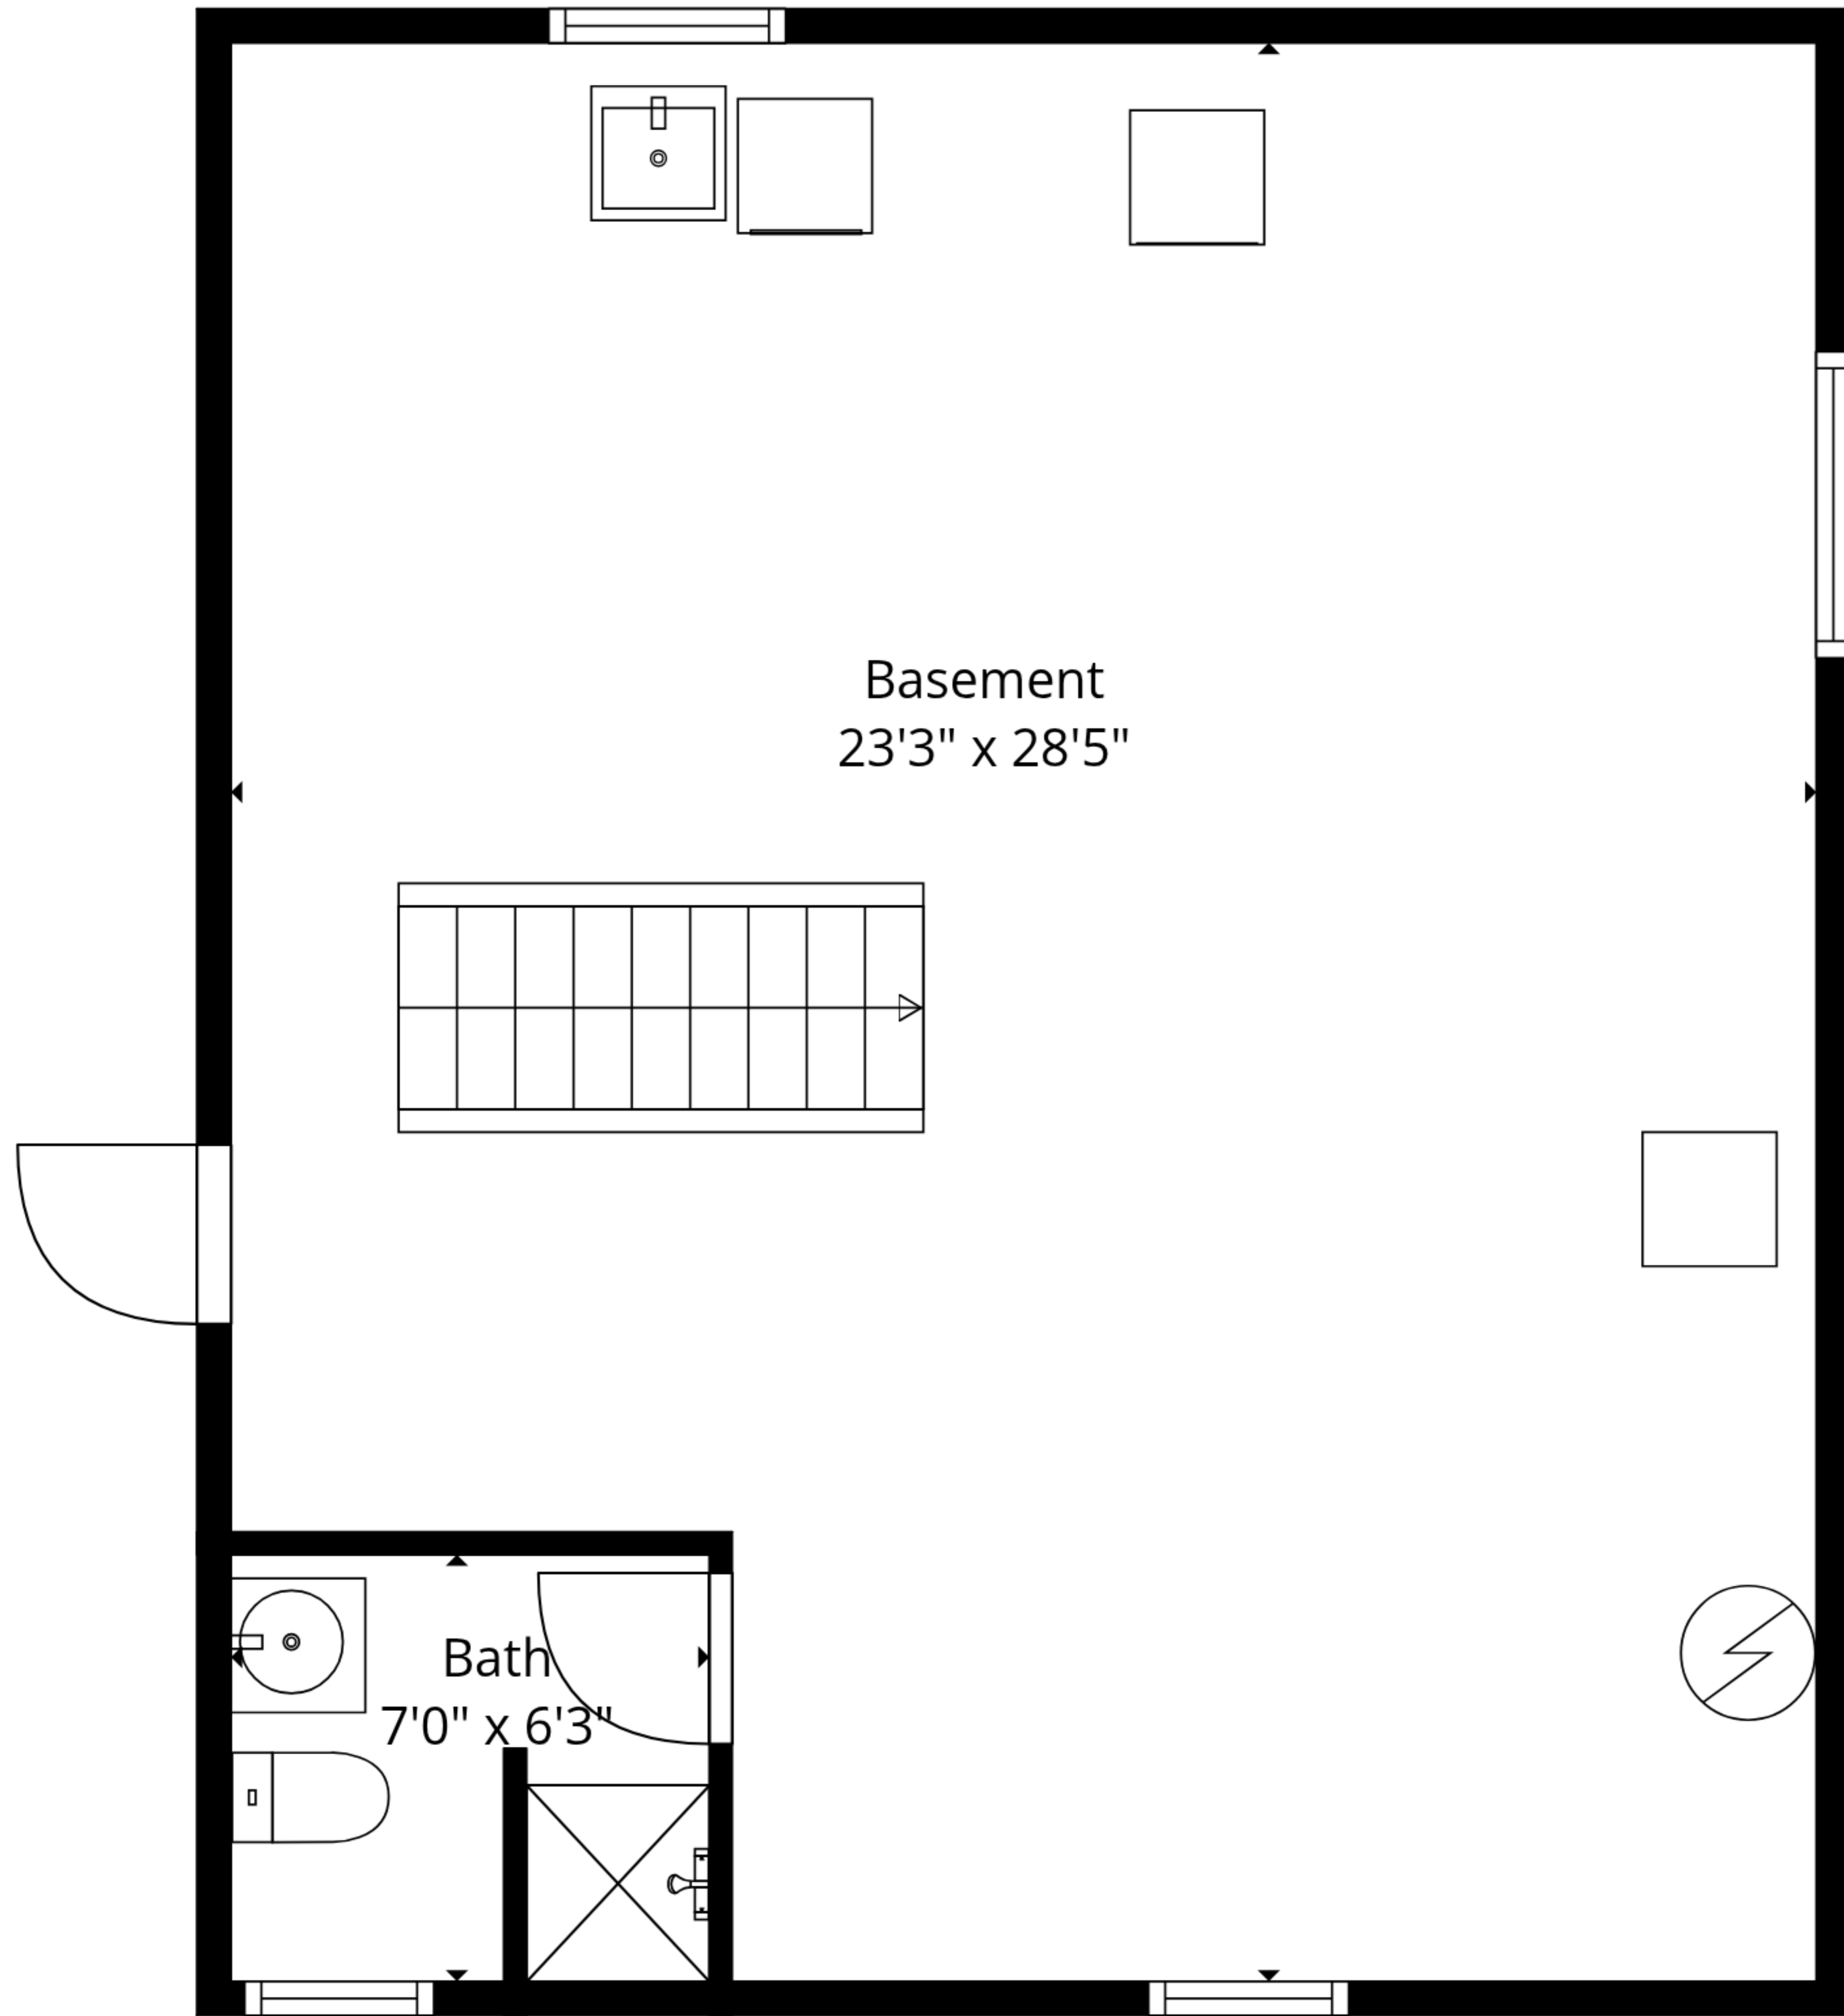

Basement
23'3" x 28'5"

Bath
7'0" x 6'3"

VILLA VIEWS

Sizes And Dimensions Are Approximate. Actual May Vary.

VILLA VIEWS

Sizes And Dimensions Are Approximate. Actual May Vary.

Basement

1st Floor

VILLA VIEWS

Sizes And Dimensions Are Approximate. Actual May Vary.