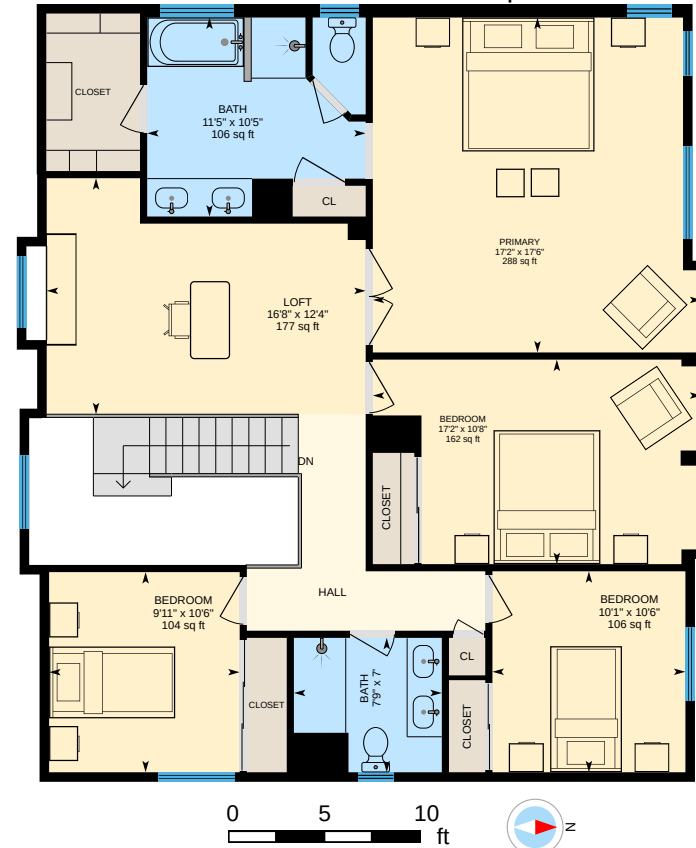

1st Floor

Finished Area 1173.28 sq ft

2nd Floor

Finished Area 1333.13 sq ft

4718 Pheasant Ct, Dublin, CA

For illustrative purposes only. All reported dimensions, property sizes and floor areas are approximate and subject to independent verification. To the extent permitted by law, no warranty is made as to accuracy or completeness, and no liability will be accepted for any errors or omissions.