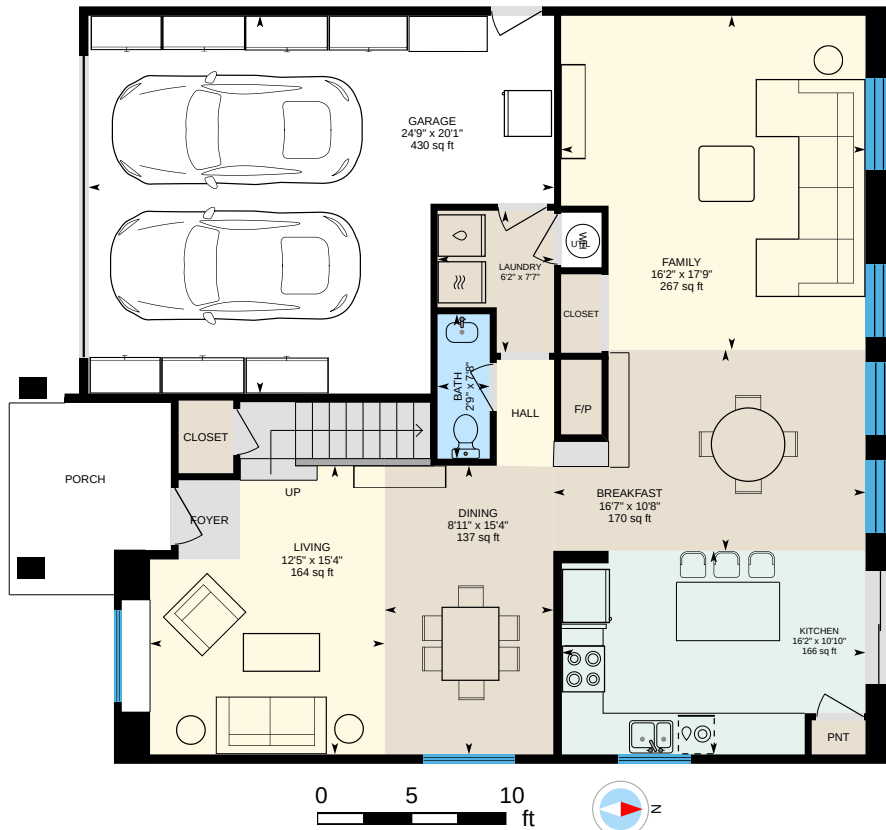

1st Floor

Finished Area 1173.28 sq ft

2nd Floor

Finished Area 1333.13 sq ft

4718 Pheasant Ct, Dublin, CA

For illustrative purposes only. All reported dimensions, property sizes and floor areas are approximate and subject to independent verification. To the extent permitted by law, no warranty is made as to accuracy or completeness, and no liability will be accepted for any errors or omissions.