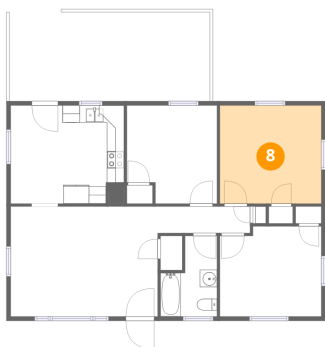

8 Floor 1 - Bedroom

Dimensions: 11'9" x 11'5"
Area: 134 sq. ft
Counted as living area: Yes

Heated: Yes
Finished: Yes
Enclosed: Yes
Contiguous: Yes
Permitted: Yes
Wet space: No
Addition: No
Conversion: No