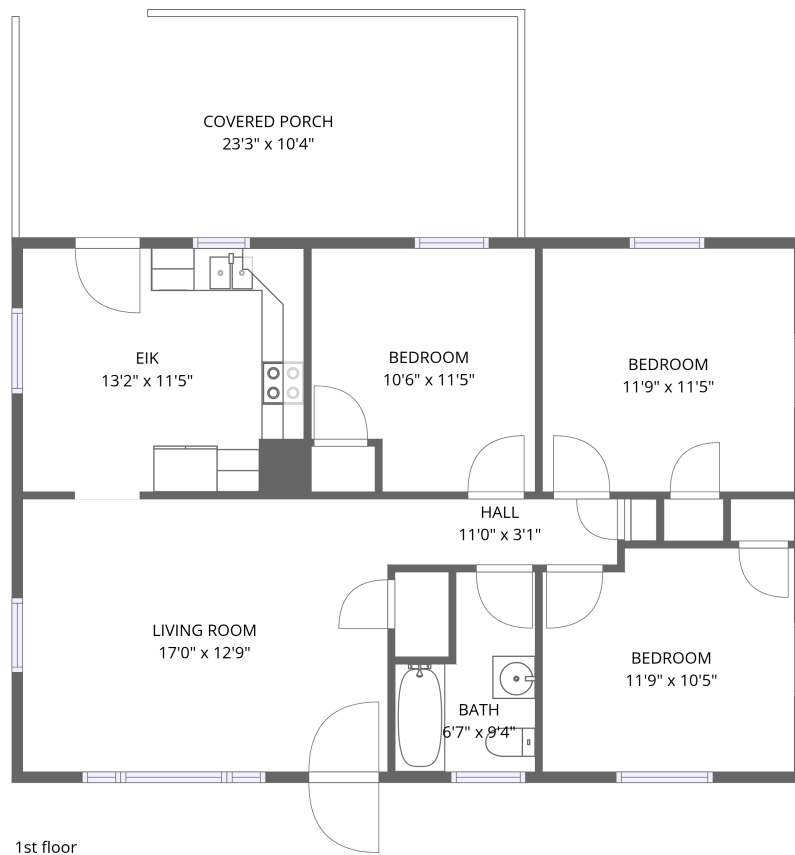

Home data report

2209 Byrd Avenue Northeast, Roanoke, Virginia 24012, United States

Total Area: 882 sq. ft

1st Floor: 882 sq. ft

Excluded: Covered porch 240 sq. ft, Walls: 61 sq. ft

Property summary

 **1** Floors

 **3** Bedrooms

 **1** Bathrooms

Home data report

2209 Byrd Avenue Northeast, Roanoke, Virginia 24012, United States

Room dimensions

Floor 1

Total:882sqft

Excluded: 240sqft

2209 Byrd Avenue Northeast, Roanoke, Virginia 24012, United States

1 Floor 1 - Eik

Dimensions: 13'2" x 11'5"
Area: 150 sq. ft
Counted as living area: Yes

Heated: Yes
Finished: Yes
Enclosed: Yes
Contiguous: Yes
Permitted: Yes
Wet space: No
Addition: No
Conversion: No

2 Floor 1 - Hall

Dimensions: 11'0" x 3'1"
Area: 34 sq. ft
Counted as living area: Yes

Heated: Yes
Finished: Yes
Enclosed: Yes
Contiguous: Yes
Permitted: Yes
Wet space: No
Addition: No
Conversion: No

3 Floor 1 - Bath