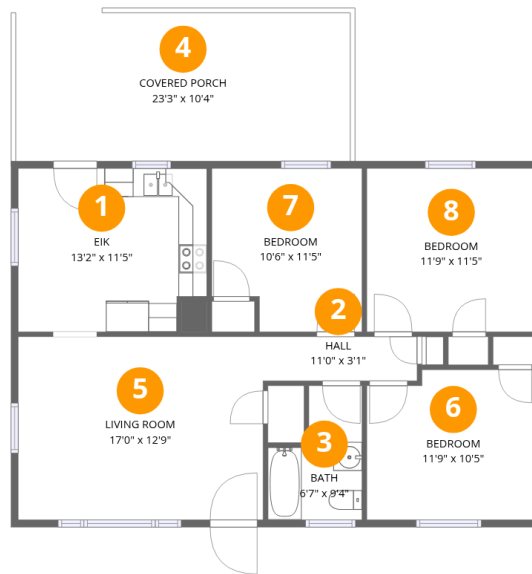

Home data report

2209 Byrd Avenue Northeast, Roanoke, Virginia 24012, United States

Total Area: 882 sq. ft

1st Floor: 882 sq. ft

Excluded: Covered porch 240 sq. ft, Walls: 61 sq. ft

Property summary

 **1** Floors

 **3** Bedrooms

 **1** Bathrooms

Home data report

2209 Byrd Avenue Northeast, Roanoke, Virginia 24012, United States

Room dimensions

Floor 1

Total:882sqft

Excluded: 240sqft

| # | | Dimensions | sqft | Counted as living area |
|---|---------------|---------------|------------|------------------------|
| 1 | Eik | 13'2" x 11'5" | 150 sq. ft | Yes |
| 2 | Hall | 11'0" x 3'1" | 34 sq. ft | Yes |
| 3 | Bath | 6'7" x 9'4" | 61 sq. ft | Yes |
| 4 | Covered Porch | 23'3" x 10'4" | 240 sq. ft | No |
| 5 | Living Room | 17'0" x 12'9" | 217 sq. ft | Yes |
| 6 | Bedroom | 11'9" x 10'5" | 123 sq. ft | Yes |
| 7 | Bedroom | 10'6" x 11'5" | 119 sq. ft | Yes |
| 8 | Bedroom | 11'9" x 11'5" | 134 sq. ft | Yes |

2209 Byrd Avenue Northeast, Roanoke, Virginia 24012, United States

1 Floor 1 - Eik

Dimensions: 13'2" x 11'5"
Area: 150 sq. ft
Counted as living area: Yes

Heated: Yes
Finished: Yes
Enclosed: Yes
Contiguous: Yes
Permitted: Yes
Wet space: No
Addition: No
Conversion: No