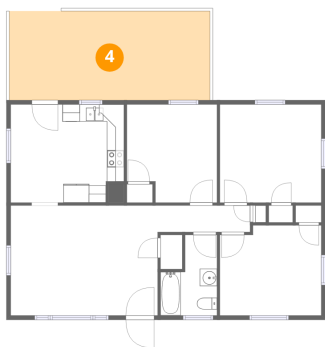

2209 Byrd Avenue Northeast, Roanoke, Virginia 24012, United States

1 Floor 1 - Eik

Dimensions: 13'2" x 11'5"
Area: 150 sq. ft
Counted as living area: Yes

Heated: Yes
Finished: Yes
Enclosed: Yes
Contiguous: Yes
Permitted: Yes
Wet space: No
Addition: No
Conversion: No

2 Floor 1 - Hall

Dimensions: 11'0" x 3'1"
Area: 34 sq. ft
Counted as living area: Yes

Heated: Yes
Finished: Yes
Enclosed: Yes
Contiguous: Yes
Permitted: Yes
Wet space: No
Addition: No
Conversion: No

3 Floor 1 - Bath

Dimensions: 6'7" x 9'4"
Area: 61 sq. ft
Counted as living area: Yes

Heated: Yes
Finished: Yes
Enclosed: Yes
Contiguous: Yes
Permitted: Yes
Wet space: Yes
Addition: No
Conversion: No

4 Floor 1 - Covered Porch