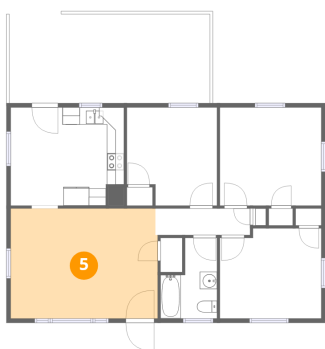

2 Floor 1 - Hall

Dimensions: 11'0" x 3'1"
Area: 34 sq. ft
Counted as living area: Yes

Heated: Yes
Finished: Yes
Enclosed: Yes
Contiguous: Yes
Permitted: Yes
Wet space: No
Addition: No
Conversion: No

3 Floor 1 - Bath

Dimensions: 6'7" x 9'4"
Area: 61 sq. ft
Counted as living area: Yes

Heated: Yes
Finished: Yes
Enclosed: Yes
Contiguous: Yes
Permitted: Yes
Wet space: Yes
Addition: No
Conversion: No

4 Floor 1 - Covered Porch

Dimensions: 23'3" x 10'4"
Area: 240 sq. ft
Counted as living area: No

Heated: No
Finished: No
Enclosed: No
Contiguous: Yes
Permitted: Yes
Wet space: No
Addition: No
Conversion: No

5 Floor 1 - Living Room

Dimensions: 17'0" x 12'9"
Area: 217 sq. ft
Counted as living area: Yes

Heated: Yes
Finished: Yes
Enclosed: Yes
Contiguous: Yes
Permitted: Yes
Wet space: No
Addition: No
Conversion: No

2209 Byrd Avenue Northeast, Roanoke, Virginia 24012, United States