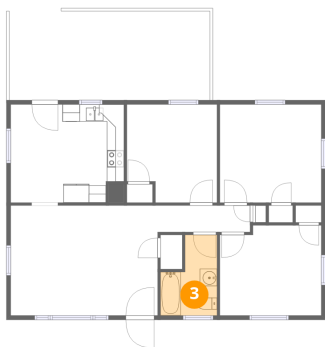

| # | | Dimensions | sqft | Counted as living area |
|---|---------------|---------------|------------|------------------------|
| 1 | Eik | 13'2" x 11'5" | 150 sq. ft | Yes |
| 2 | Hall | 11'0" x 3'1" | 34 sq. ft | Yes |
| 3 | Bath | 6'7" x 9'4" | 61 sq. ft | Yes |
| 4 | Covered Porch | 23'3" x 10'4" | 240 sq. ft | No |
| 5 | Living Room | 17'0" x 12'9" | 217 sq. ft | Yes |
| 6 | Bedroom | 11'9" x 10'5" | 123 sq. ft | Yes |
| 7 | Bedroom | 10'6" x 11'5" | 119 sq. ft | Yes |
| 8 | Bedroom | 11'9" x 11'5" | 134 sq. ft | Yes |

2209 Byrd Avenue Northeast, Roanoke, Virginia 24012, United States

1 Floor 1 - Eik

Dimensions: 13'2" x 11'5"
Area: 150 sq. ft
Counted as living area: Yes

Heated: Yes
Finished: Yes
Enclosed: Yes
Contiguous: Yes
Permitted: Yes
Wet space: No
Addition: No
Conversion: No

2 Floor 1 - Hall

Dimensions: 11'0" x 3'1"
Area: 34 sq. ft
Counted as living area: Yes

Heated: Yes
Finished: Yes
Enclosed: Yes
Contiguous: Yes
Permitted: Yes
Wet space: No
Addition: No
Conversion: No

3 Floor 1 - Bath

Dimensions: 6'7" x 9'4"
Area: 61 sq. ft
Counted as living area: Yes

Heated: Yes
Finished: Yes
Enclosed: Yes
Contiguous: Yes
Permitted: Yes
Wet space: Yes
Addition: No
Conversion: No

4 Floor 1 - Covered Porch