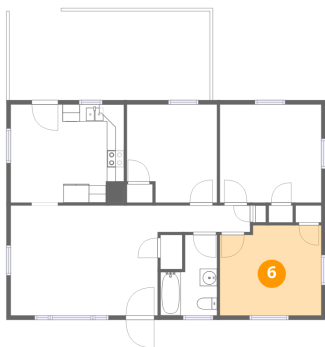

2209 Byrd Avenue Northeast, Roanoke, Virginia 24012, United States

6 Floor 1 - Bedroom

Dimensions: 11'9" x 10'5"
Area: 123 sq. ft
Counted as living area: Yes

Heated: Yes
Finished: Yes
Enclosed: Yes
Contiguous: Yes
Permitted: Yes
Wet space: No
Addition: No
Conversion: No