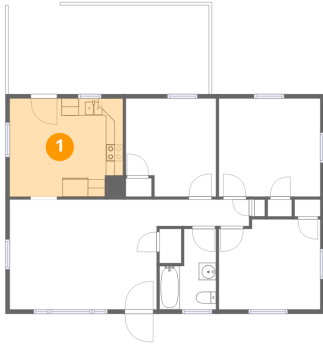

Home data report

2209 Byrd Avenue Northeast, Roanoke, Virginia 24012, United States

Total Area: 882 sq. ft

1st Floor: 882 sq. ft

Excluded: Covered porch 240 sq. ft, Walls: 61 sq. ft

Property summary

 **1** Floors

 **3** Bedrooms

 **1** Bathrooms

Home data report

2209 Byrd Avenue Northeast, Roanoke, Virginia 24012, United States

Room dimensions

Floor 1

Total:882sqft

Excluded: 240sqft

| # | | Dimensions | sqft | Counted as living area |
|---|---------------|---------------|------------|------------------------|
| 1 | Eik | 13'2" x 11'5" | 150 sq. ft | Yes |
| 2 | Hall | 11'0" x 3'1" | 34 sq. ft | Yes |
| 3 | Bath | 6'7" x 9'4" | 61 sq. ft | Yes |
| 4 | Covered Porch | 23'3" x 10'4" | 240 sq. ft | No |
| 5 | Living Room | 17'0" x 12'9" | 217 sq. ft | Yes |
| 6 | Bedroom | 11'9" x 10'5" | 123 sq. ft | Yes |
| 7 | Bedroom | 10'6" x 11'5" | 119 sq. ft | Yes |
| 8 | Bedroom | 11'9" x 11'5" | 134 sq. ft | Yes |

2209 Byrd Avenue Northeast, Roanoke, Virginia 24012, United States

1 Floor 1 - Eik

Dimensions: 13'2" x 11'5"
Area: 150 sq. ft
Counted as living area: Yes

Heated: Yes
Finished: Yes
Enclosed: Yes
Contiguous: Yes
Permitted: Yes
Wet space: No
Addition: No
Conversion: No