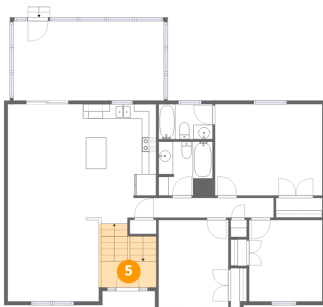

5 Floor 2 - Foyer

Dimensions: 7'7" x 3'7"
Area: 27 sq. ft
Counted as living area: Yes

Heated: Yes
Finished: Yes
Enclosed: Yes
Contiguous: Yes
Permitted: Yes
Wet space: No
Addition: No
Conversion: No