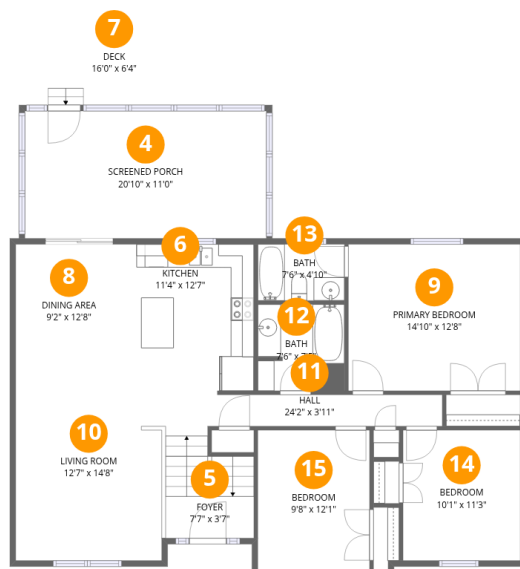

Home data report

1392 Virginia Woods Drive, Moneta, Virginia 24121, United States

Room dimensions

Floor 2

Total: 1179 sqft Excluded: 331 sqft

#		Dimensions	sqft	Counted as living area
4	Screened Porch	20'10" x 11'0"	229 sq. ft	No
5	Foyer	7'7" x 3'7"	27 sq. ft	Yes
6	Kitchen	11'4" x 12'7"	143 sq. ft	Yes
7	Deck	16'0" x 6'4"	101 sq. ft	No
8	Dining Area	9'2" x 12'8"	116 sq. ft	Yes
9	Primary Bedroom	14'10" x 12'8"	187 sq. ft	Yes
10	Living Room	12'7" x 14'8"	184 sq. ft	Yes
11	Hall	24'2" x 3'11"	94 sq. ft	Yes
12	Bath	7'6" x 7'5"	56 sq. ft	Yes
13	Bath	7'6" x 4'10"	36 sq. ft	Yes
14	Bedroom	10'1" x 11'3"	114 sq. ft	Yes