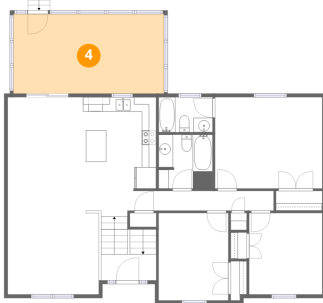

1392 Virginia Woods Drive, Moneta, Virginia 24121, United States

**3** Floor 1 - Garage

Dimensions: 22'6" x 13'10"  
Area: 310 sq. ft  
Counted as living area: No

Heated: No  
Finished: No  
Enclosed: Yes  
Contiguous: Yes  
Permitted: Yes  
Wet space: No  
Addition: No  
Conversion: No

**4** Floor 2 - Screened Porch

Dimensions: 20'10" x 11'0"  
Area: 229 sq. ft  
Counted as living area: No

Heated: No  
Finished: No  
Enclosed: No  
Contiguous: Yes  
Permitted: Yes  
Wet space: No  
Addition: No  
Conversion: No