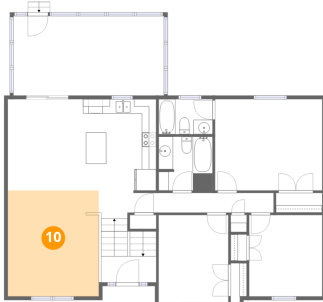

10 Floor 2 - Living Room

Dimensions: 12'7" x 14'8"
Area: 184 sq. ft
Counted as living area: Yes

Heated: Yes
Finished: Yes
Enclosed: Yes
Contiguous: Yes
Permitted: Yes
Wet space: No
Addition: No
Conversion: No