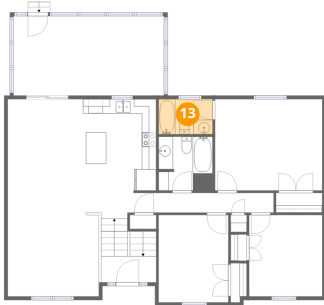

13 Floor 2 - Bath

Dimensions: 7'6" x 4'10"
Area: 36 sq. ft
Counted as living area: Yes

Heated: Yes
Finished: Yes
Enclosed: Yes
Contiguous: Yes
Permitted: Yes
Wet space: Yes
Addition: No
Conversion: No