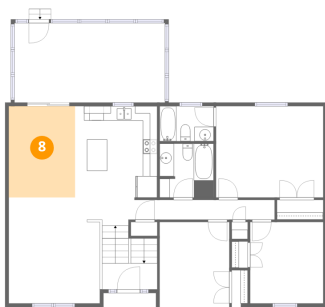

8 Floor 2 - Dining Area

Dimensions: 9'2" x 12'8"
Area: 116 sq. ft
Counted as living area: Yes

Heated: Yes
Finished: Yes
Enclosed: Yes
Contiguous: Yes
Permitted: Yes
Wet space: No
Addition: No
Conversion: No