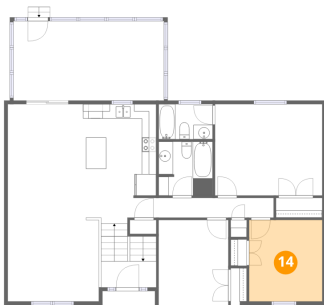

14 Floor 2 - Bedroom

Dimensions: 10'1" x 11'3"
Area: 114 sq. ft
Counted as living area: Yes

Heated: Yes
Finished: Yes
Enclosed: Yes
Contiguous: Yes
Permitted: Yes
Wet space: No
Addition: No
Conversion: No