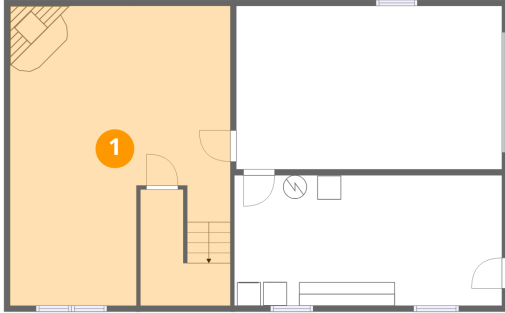

1392 Virginia Woods Drive, Moneta, Virginia 24121, United States

1 Floor 1 - Family Room

Dimensions: 18'7" x 25'4"
Area: 471 sq. ft
Counted as living area: Yes

Heated: Yes
Finished: Yes
Enclosed: Yes
Contiguous: Yes
Permitted: Yes
Wet space: No
Addition: No
Conversion: No