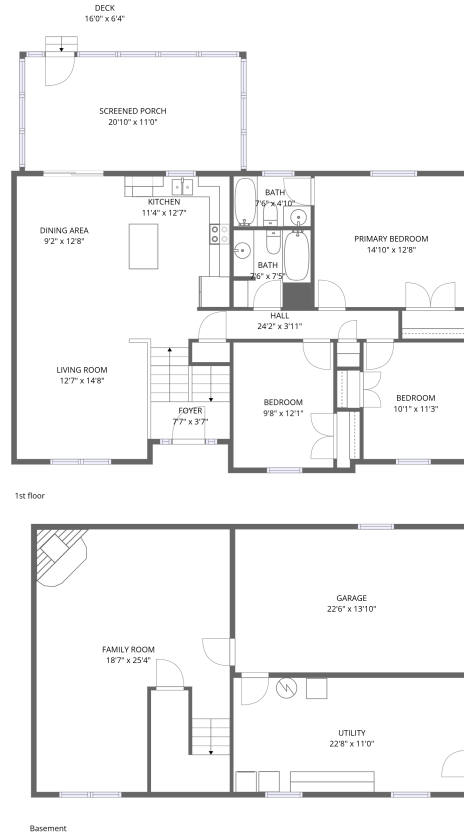

# 1392 Virginia Woods Drive, Moneta, Virginia 24121, United States

**Total Area: 1654 sq. ft**

Basement: 475 sq. ft, 1st Floor: 1179 sq. ft

Excluded: Utility 249 sq. ft, Garage 310 sq. ft, Screened porch 229 sq. ft, Deck 102 sq. ft, Walls: 183 sq. ft

## 1 Floor 1 - Family Room

Dimensions: 18'7" x 25'4"  
Area: 471 sq. ft  
Counted as living area: Yes

Heated: Yes  
Finished: Yes  
Enclosed: Yes  
Contiguous: Yes  
Permitted: Yes  
Wet space: No  
Addition: No  
Conversion: No

**5** Floor 2 - Foyer

Dimensions: 7'7" x 3'7"  
Area: 27 sq. ft  
Counted as living area: Yes

Heated: Yes  
Finished: Yes  
Enclosed: Yes  
Contiguous: Yes  
Permitted: Yes  
Wet space: No  
Addition: No  
Conversion: No