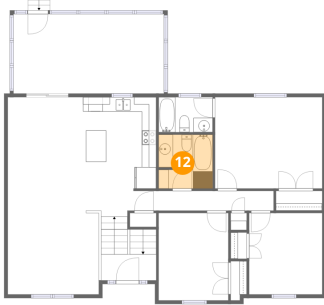

1392 Virginia Woods Drive, Moneta, Virginia 24121, United States

**12** Floor 2 - Bath

Dimensions: 7'6" x 7'5"  
Area: 56 sq. ft  
Counted as living area: Yes

Heated: Yes  
Finished: Yes  
Enclosed: Yes  
Contiguous: Yes  
Permitted: Yes  
Wet space: Yes  
Addition: No  
Conversion: No