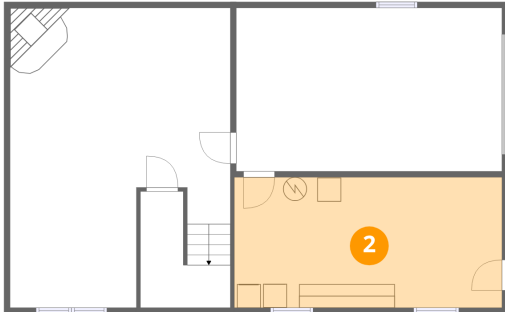

2 Floor 1 - Utility

Dimensions: 22'8" x 11'0"
Area: 249 sq. ft
Counted as living area: No

Heated: Yes
Finished: No
Enclosed: Yes
Contiguous: Yes
Permitted: Yes
Wet space: No
Addition: No
Conversion: No