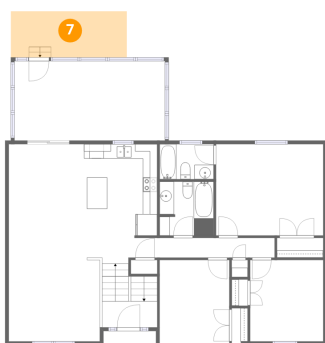

7 Floor 2 - Deck

Dimensions: 16'0" x 6'4"
Area: 101 sq. ft
Counted as living area: No

Heated: No
Finished: No
Enclosed: No
Contiguous: Yes
Permitted: Yes
Wet space: No
Addition: No
Conversion: No