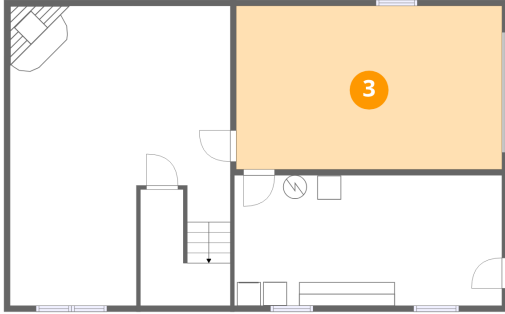

1392 Virginia Woods Drive, Moneta, Virginia 24121, United States

3 Floor 1 - Garage

Dimensions: 22'6" x 13'10"
Area: 310 sq. ft
Counted as living area: No

Heated: No
Finished: No
Enclosed: Yes
Contiguous: Yes
Permitted: Yes
Wet space: No
Addition: No
Conversion: No