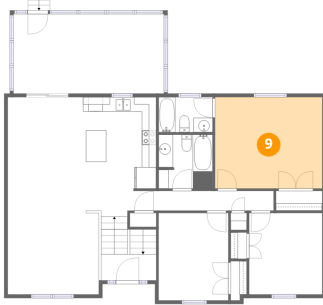

1392 Virginia Woods Drive, Moneta, Virginia 24121, United States

9 Floor 2 - Primary Bedroom

Dimensions: 14'10" x 12'8"
Area: 187 sq. ft
Counted as living area: Yes

Heated: Yes
Finished: Yes
Enclosed: Yes
Contiguous: Yes
Permitted: Yes
Wet space: No
Addition: No
Conversion: No