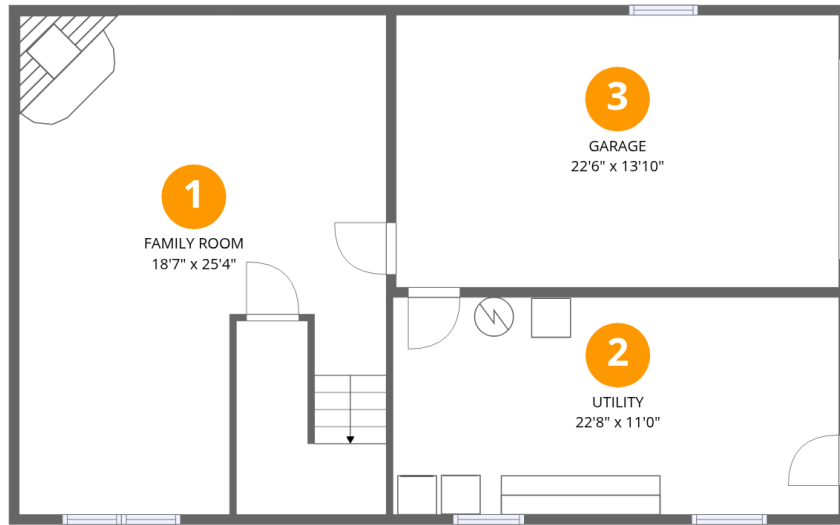

Home data report

1392 Virginia Woods Drive, Moneta, Virginia 24121, United States

Room dimensions

Floor 1 Below grade

Total:475sqft

Excluded: 559sqft

#		Dimensions	sqft	Counted as living area
1	Family Room	18'7" x 25'4"	471 sq. ft	Yes
2	Utility	22'8" x 11'0"	249 sq. ft	No
3	Garage	22'6" x 13'10"	310 sq. ft	No