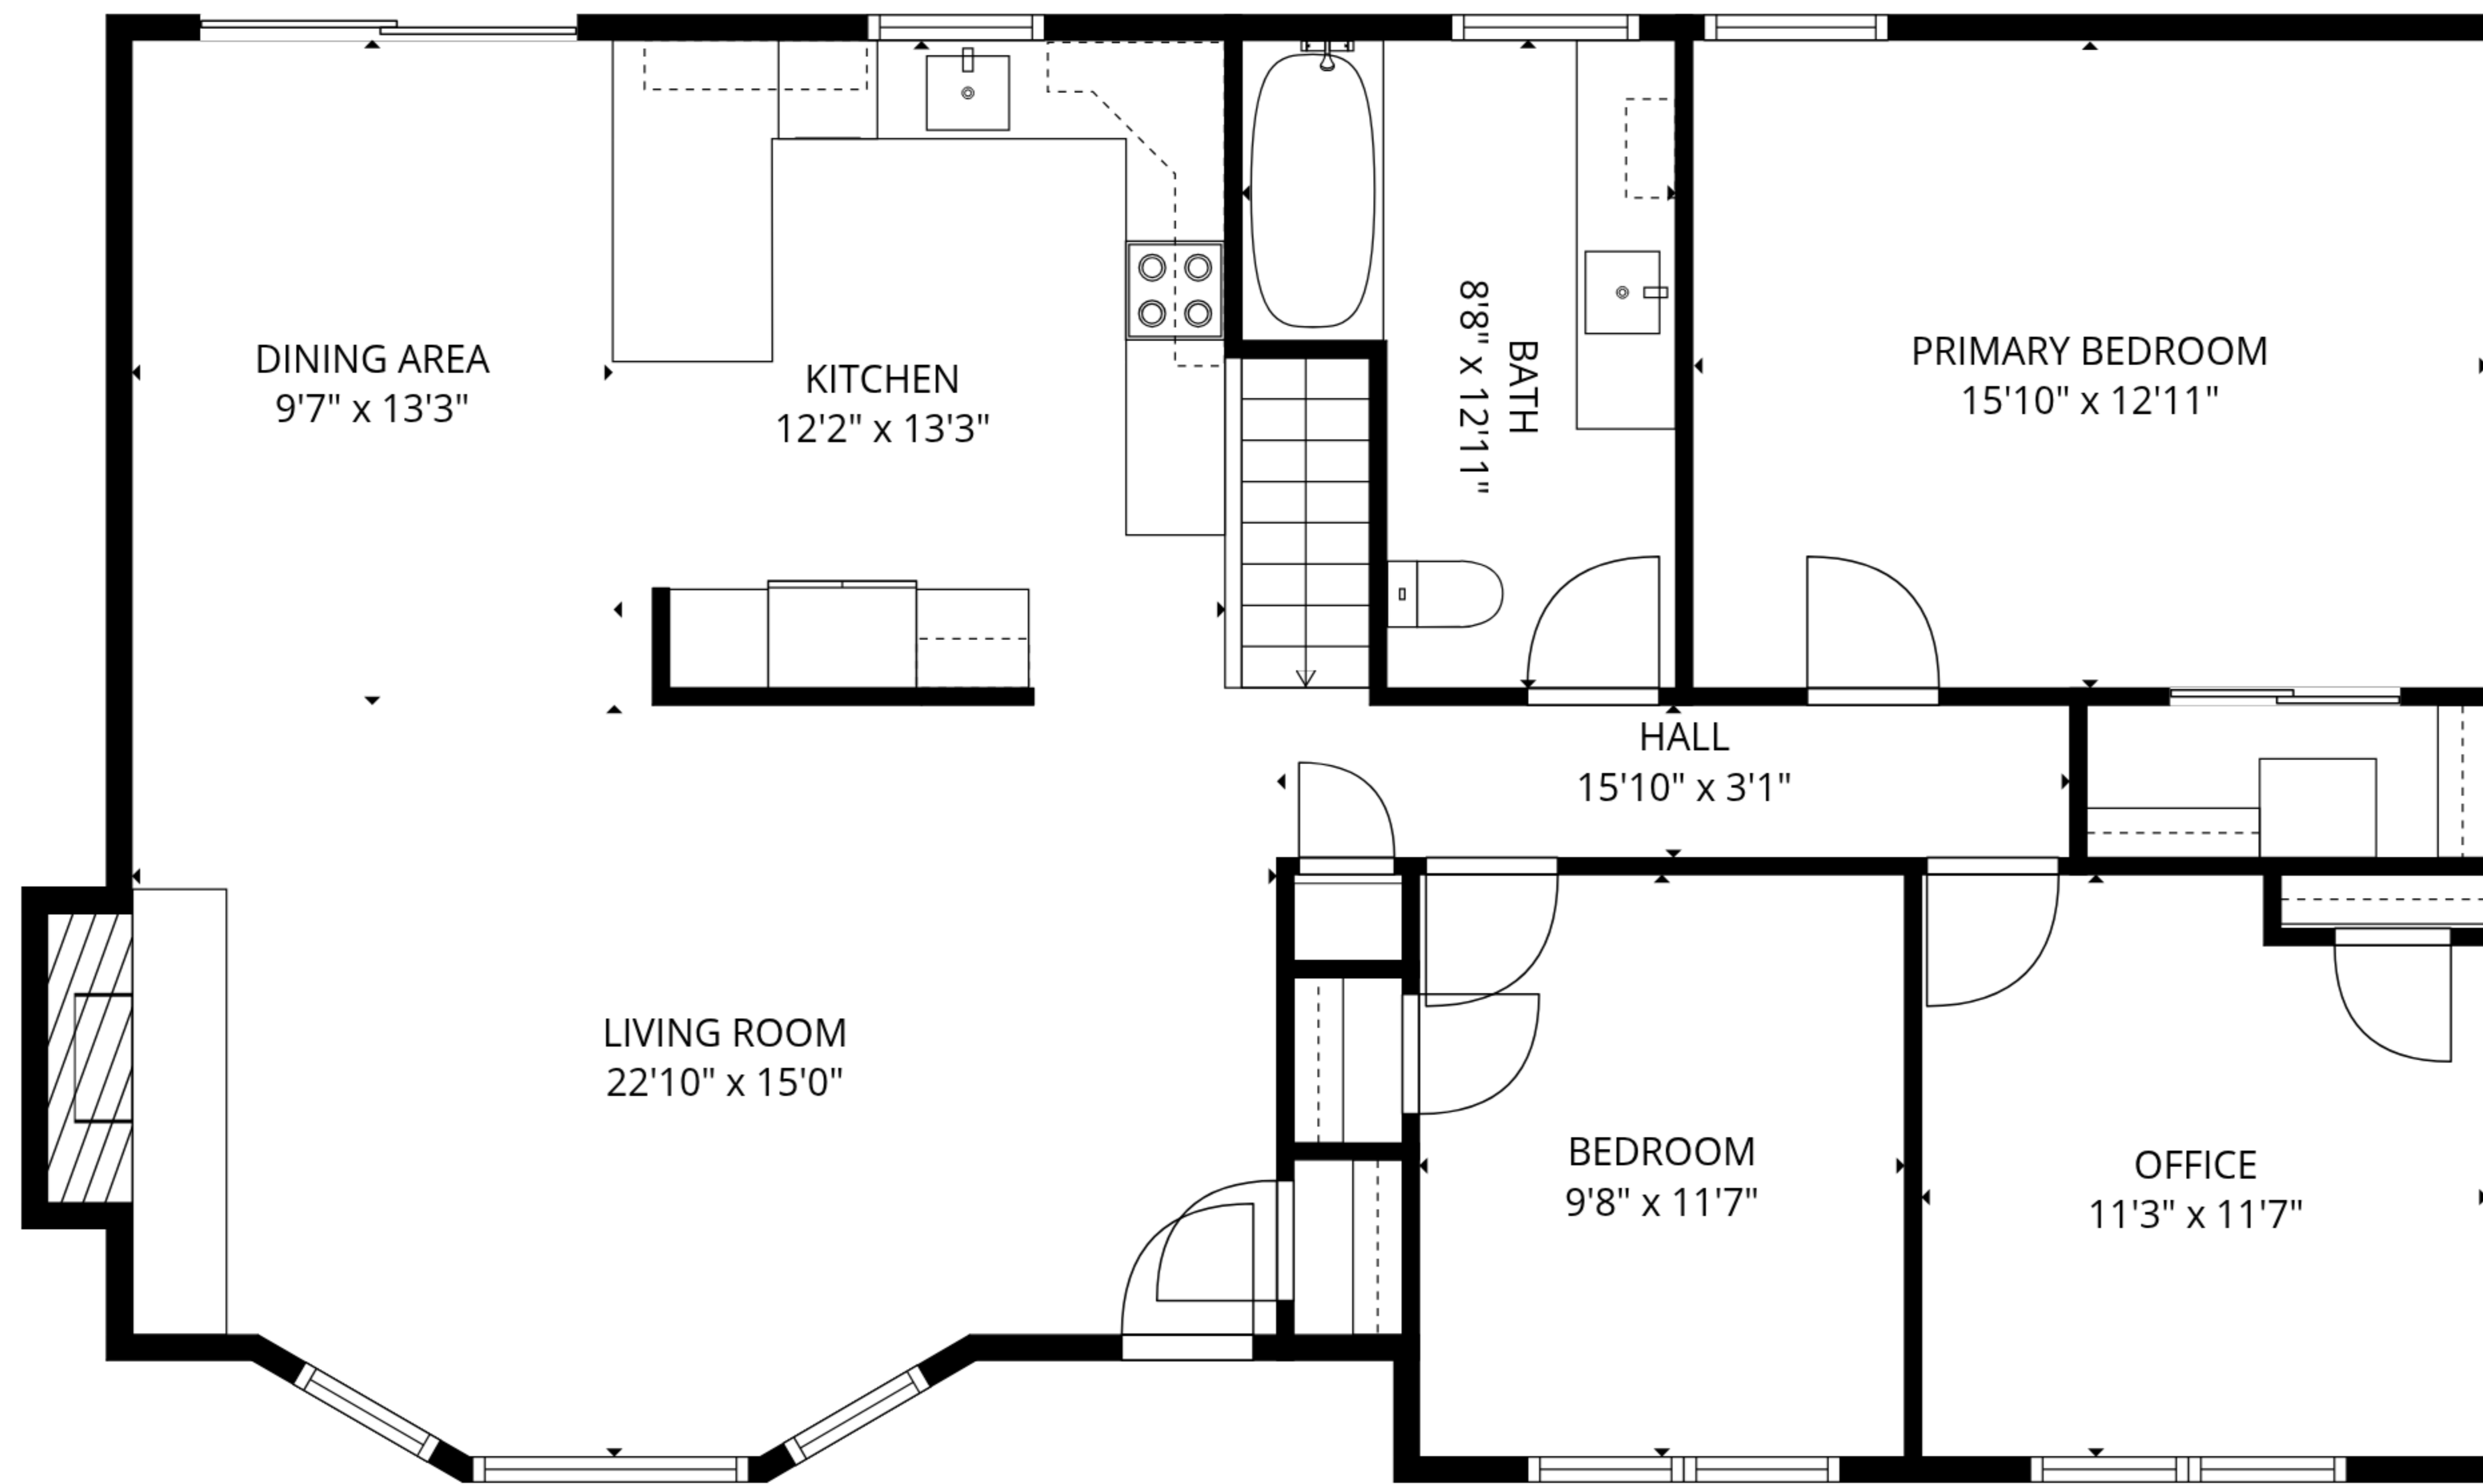

TOTAL: 2311 sq. ft

Basement: 1021 sq. ft, 1st floor: 1290 sq. ft

EXCLUDED AREAS: STORAGE: 119 sq. ft, ROOM: 68 sq. ft, UNDEFINED: 4 sq. ft,
FIREPLACE: 11 sq. ft, WALLS: 147 sq. ft

SIZES AND DIMENSIONS ARE ESTIMATED

1st floor

Basement

TOTAL: 2311 sq. ft

Basement: 1021 sq. ft, 1st floor: 1290 sq. ft

EXCLUDED AREAS: STORAGE: 119 sq. ft, ROOM: 68 sq. ft, UNDEFINED: 4 sq. ft,
FIREPLACE: 11 sq. ft, WALLS: 147 sq. ft

SIZES AND DIMENSIONS ARE ESTIMATED