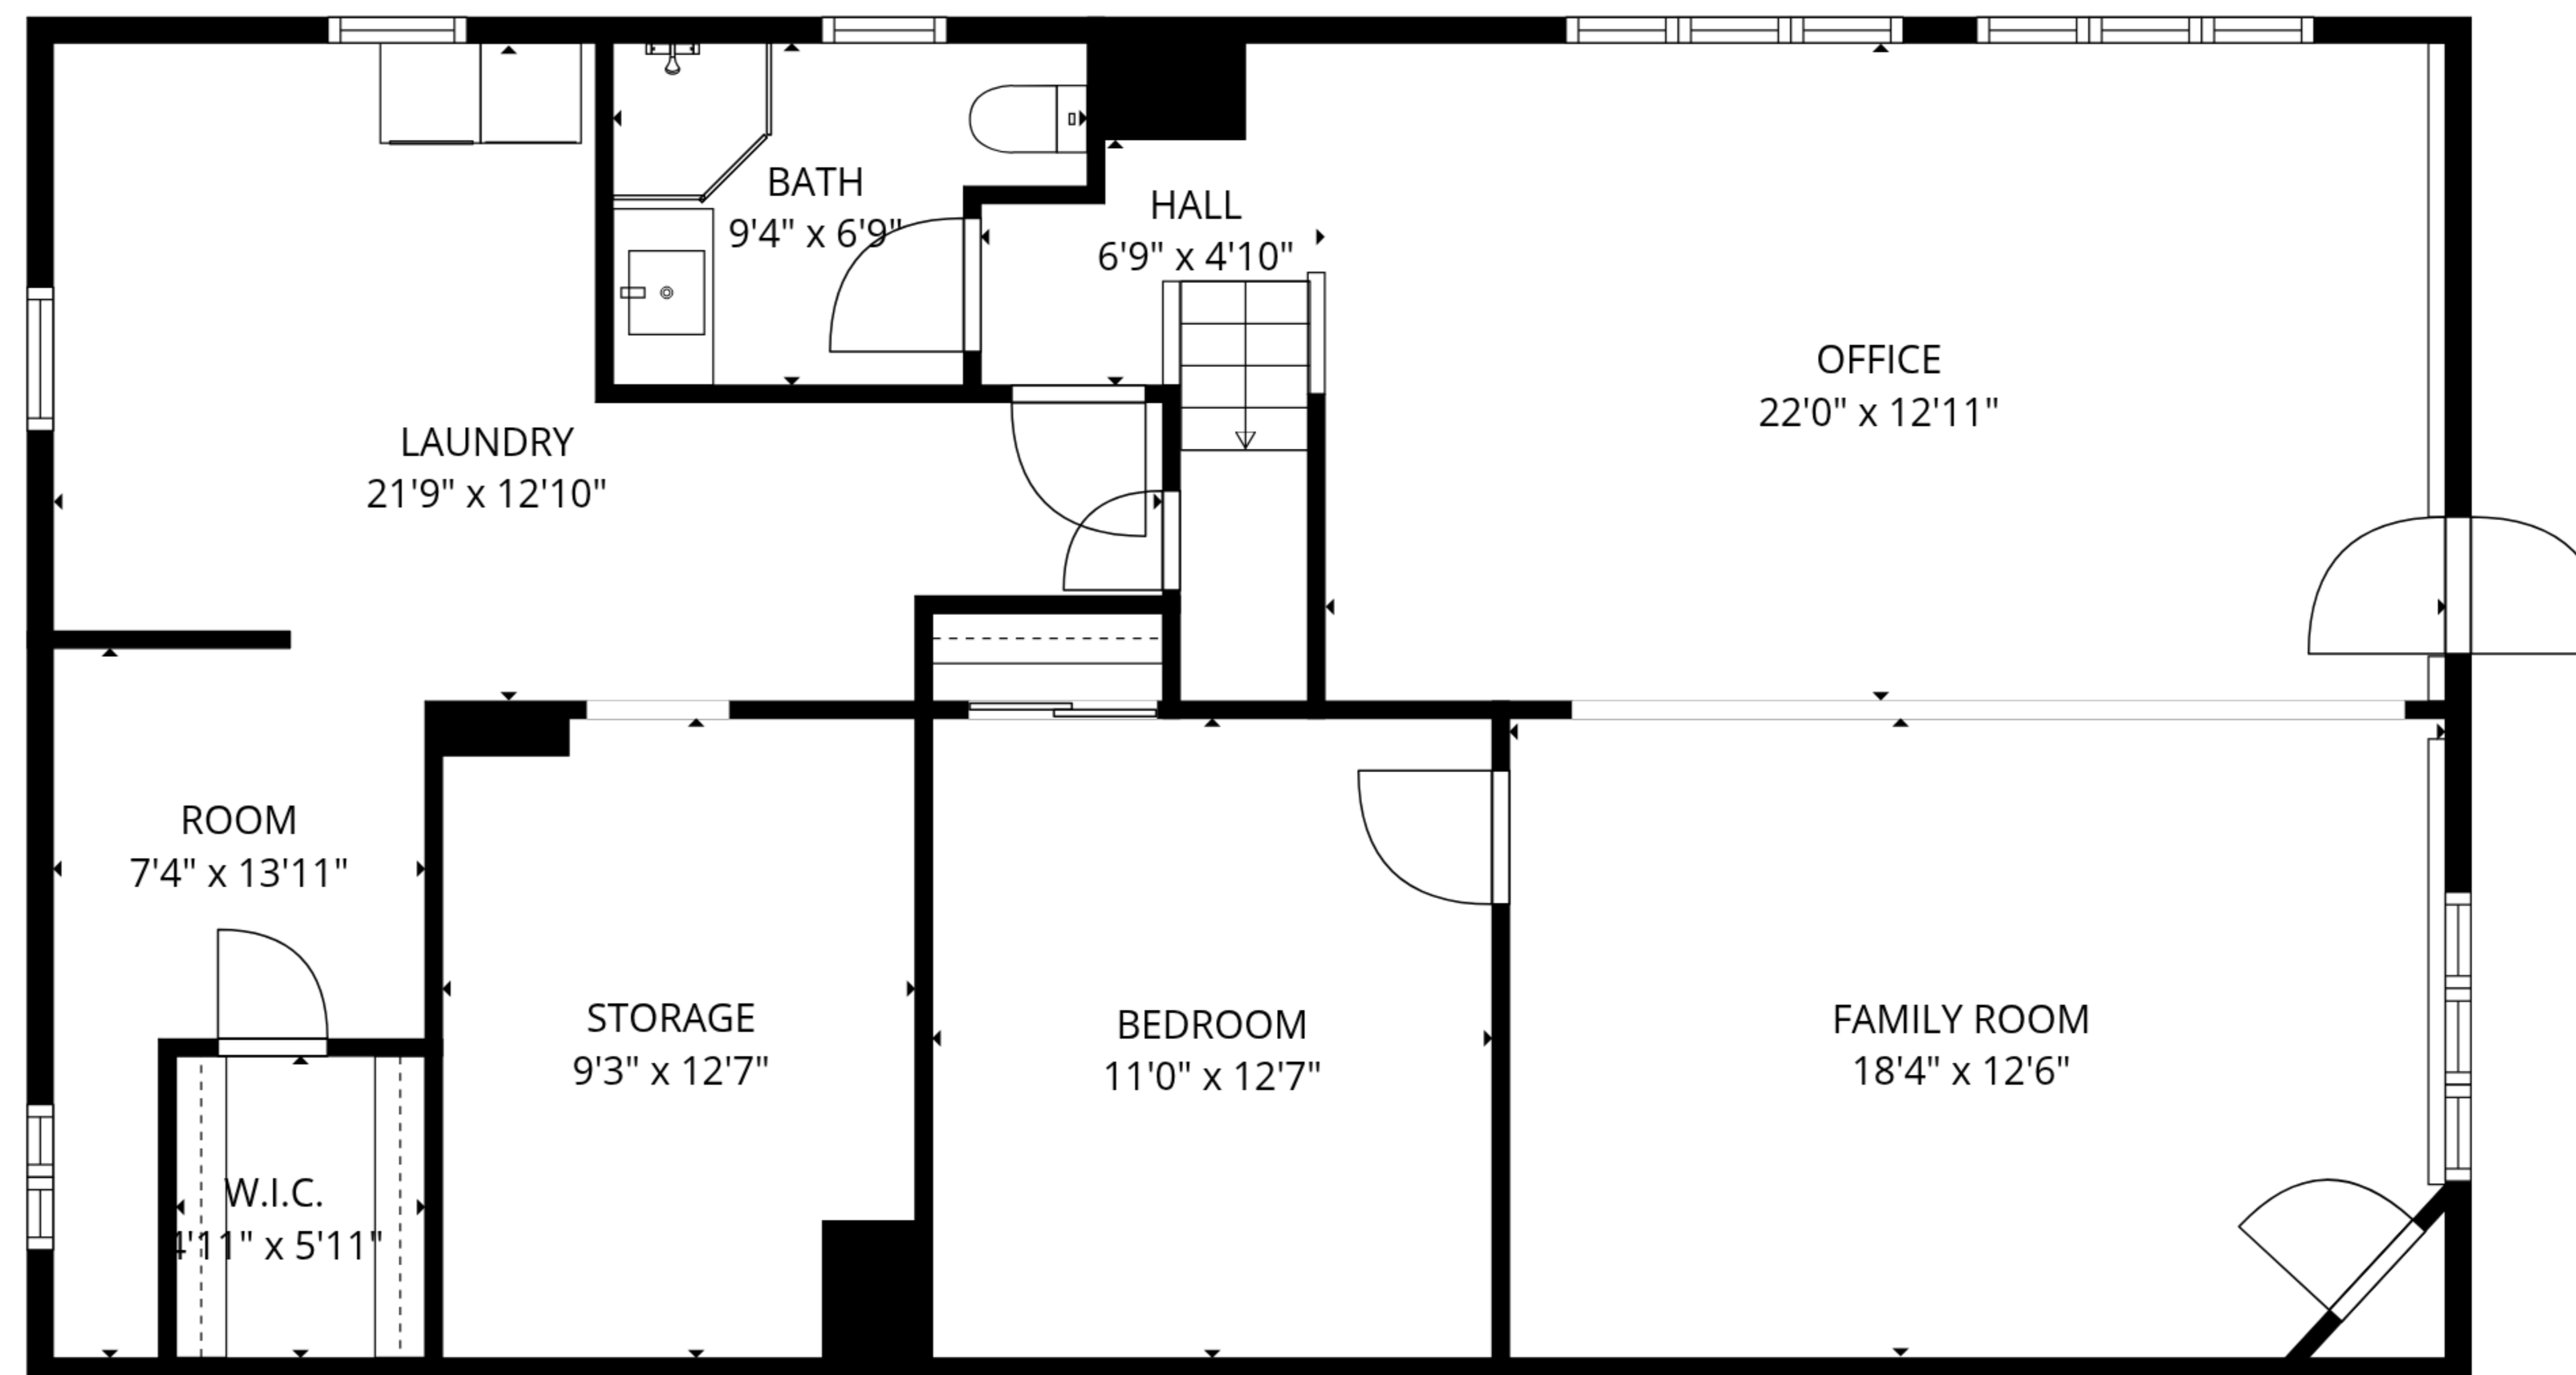

TOTAL: 2311 sq. ft

Basement: 1021 sq. ft, 1st floor: 1290 sq. ft

EXCLUDED AREAS: STORAGE: 119 sq. ft, ROOM: 68 sq. ft, UNDEFINED: 4 sq. ft,
FIREPLACE: 11 sq. ft, WALLS: 147 sq. ft

SIZES AND DIMENSIONS ARE ESTIMATED

1st floor

Basement

TOTAL: 2311 sq. ft

Basement: 1021 sq. ft, 1st floor: 1290 sq. ft

EXCLUDED AREAS: STORAGE: 119 sq. ft, ROOM: 68 sq. ft, UNDEFINED: 4 sq. ft,
FIREPLACE: 11 sq. ft, WALLS: 147 sq. ft

SIZES AND DIMENSIONS ARE ESTIMATED