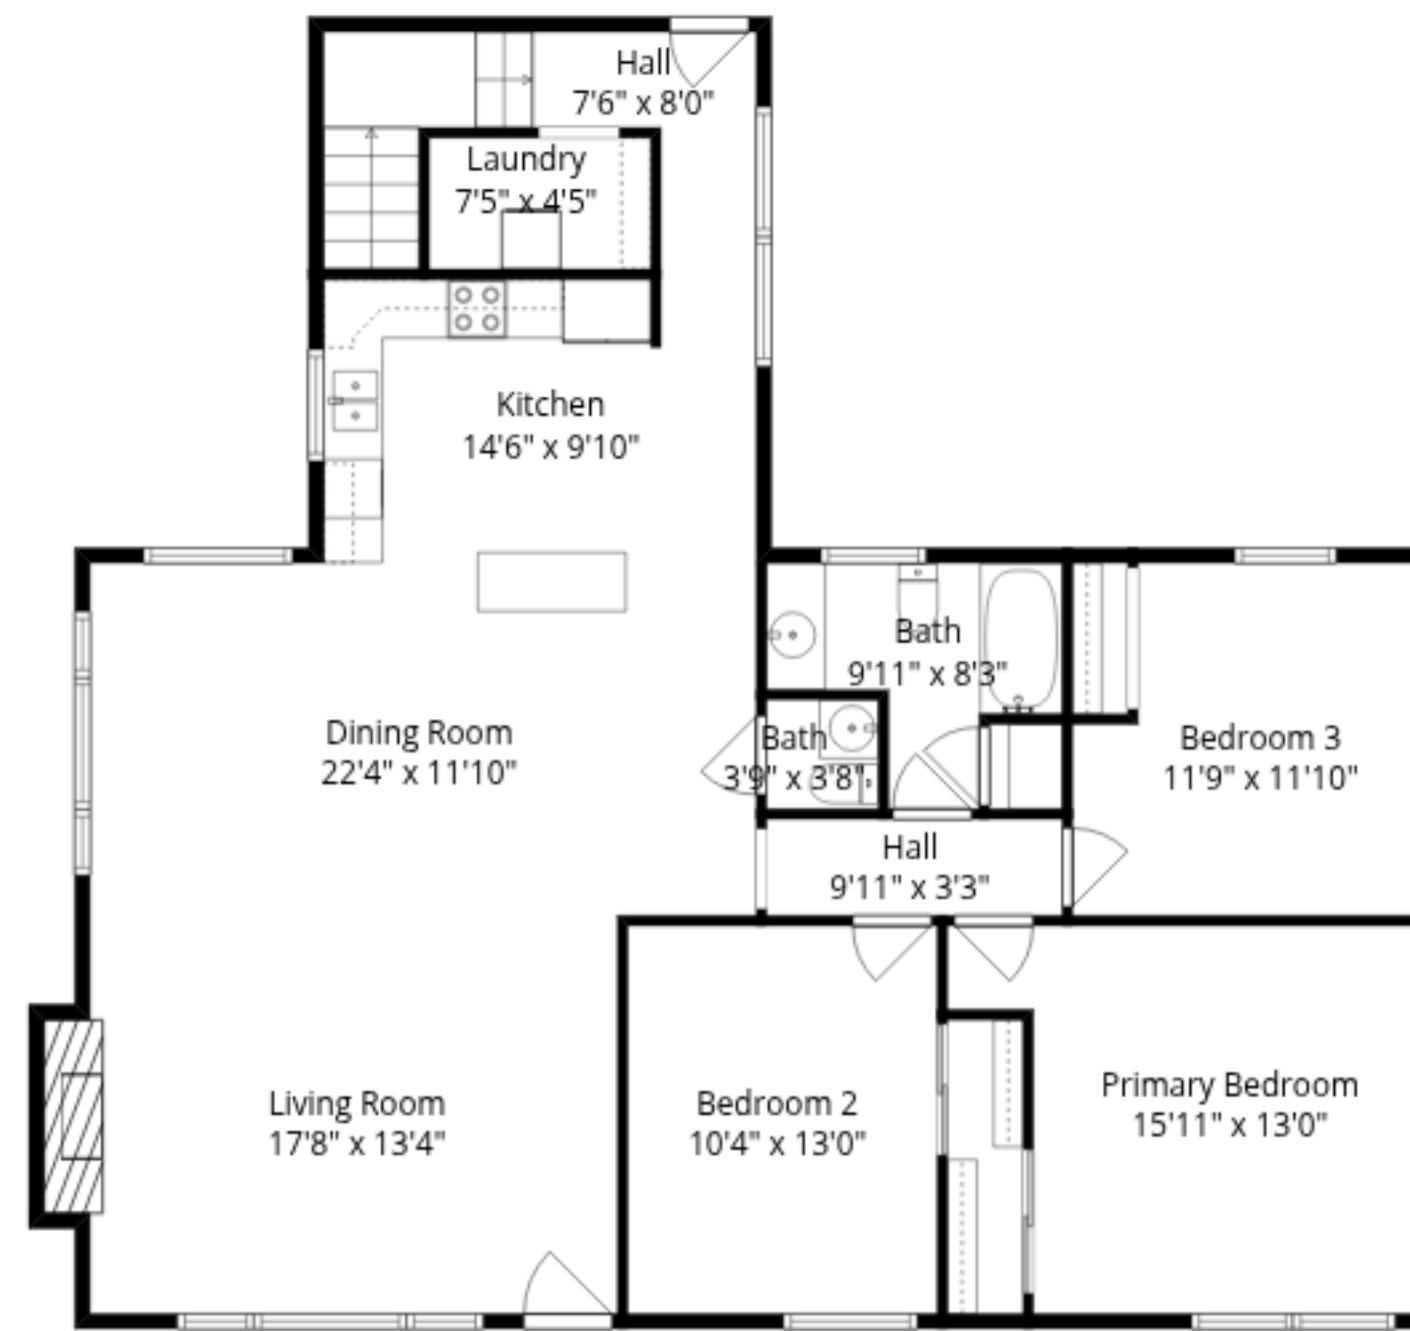

Total GLA: 1474 sq. ft | Total: 2959 sq. ft
 Floor 1 - Below grade: (Excluded areas 1473 sq. ft)
 Main floor: 1474 sq. ft (Excluded areas 12 sq. ft)

Sizes And Dimensions Are Approximate. Actual May Vary.

Main Floor

Lower Floor

Total GLA: 1474 sq. ft | Total: 2959 sq. ft
 Floor 1 - Below grade: (Excluded areas 1473 sq. ft)
 Main floor: 1474 sq. ft (Excluded areas 12 sq. ft)

Sizes And Dimensions Are Approximate. Actual May Vary.