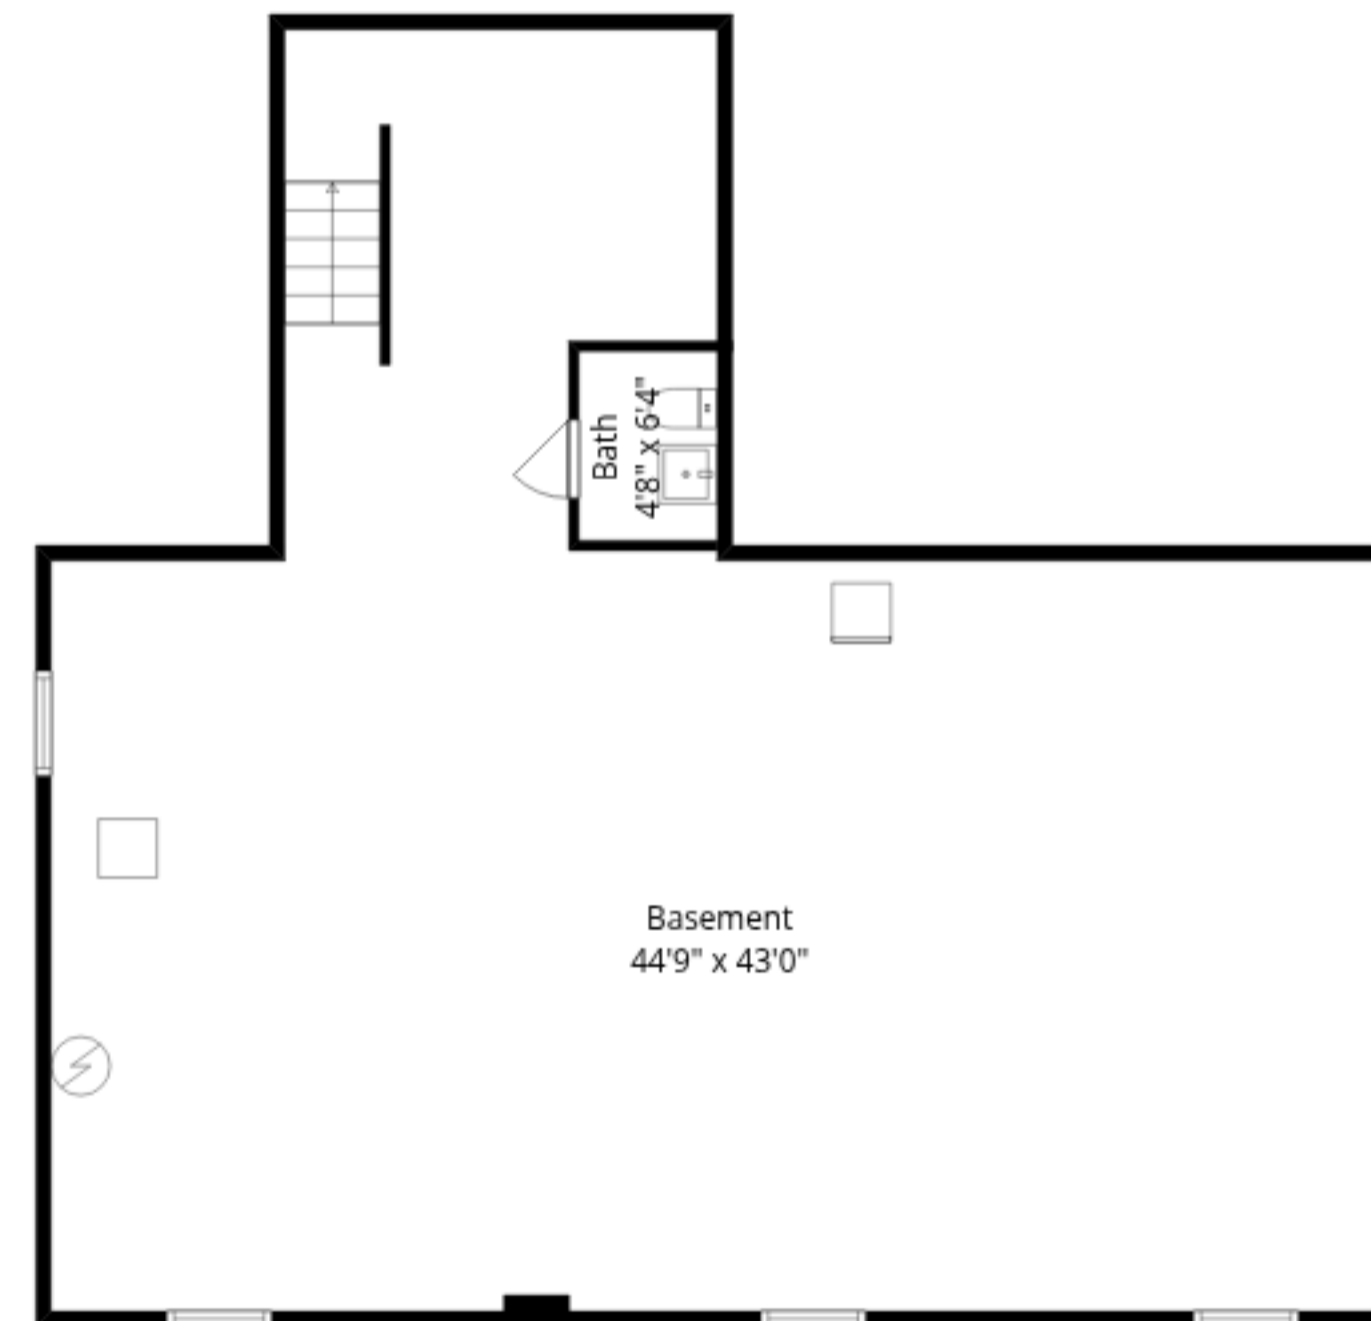

Total GLA: 1474 sq. ft | Total: 2959 sq. ft
 Floor 1 - Below grade: (Excluded areas 1473 sq. ft)
 Main floor: 1474 sq. ft (Excluded areas 12 sq. ft)

Sizes And Dimensions Are Approximate. Actual May Vary.

Main Floor

Lower Floor

Total GLA: 1474 sq. ft | Total: 2959 sq. ft
 Floor 1 - Below grade: (Excluded areas 1473 sq. ft)
 Main floor: 1474 sq. ft (Excluded areas 12 sq. ft)

Sizes And Dimensions Are Approximate. Actual May Vary.