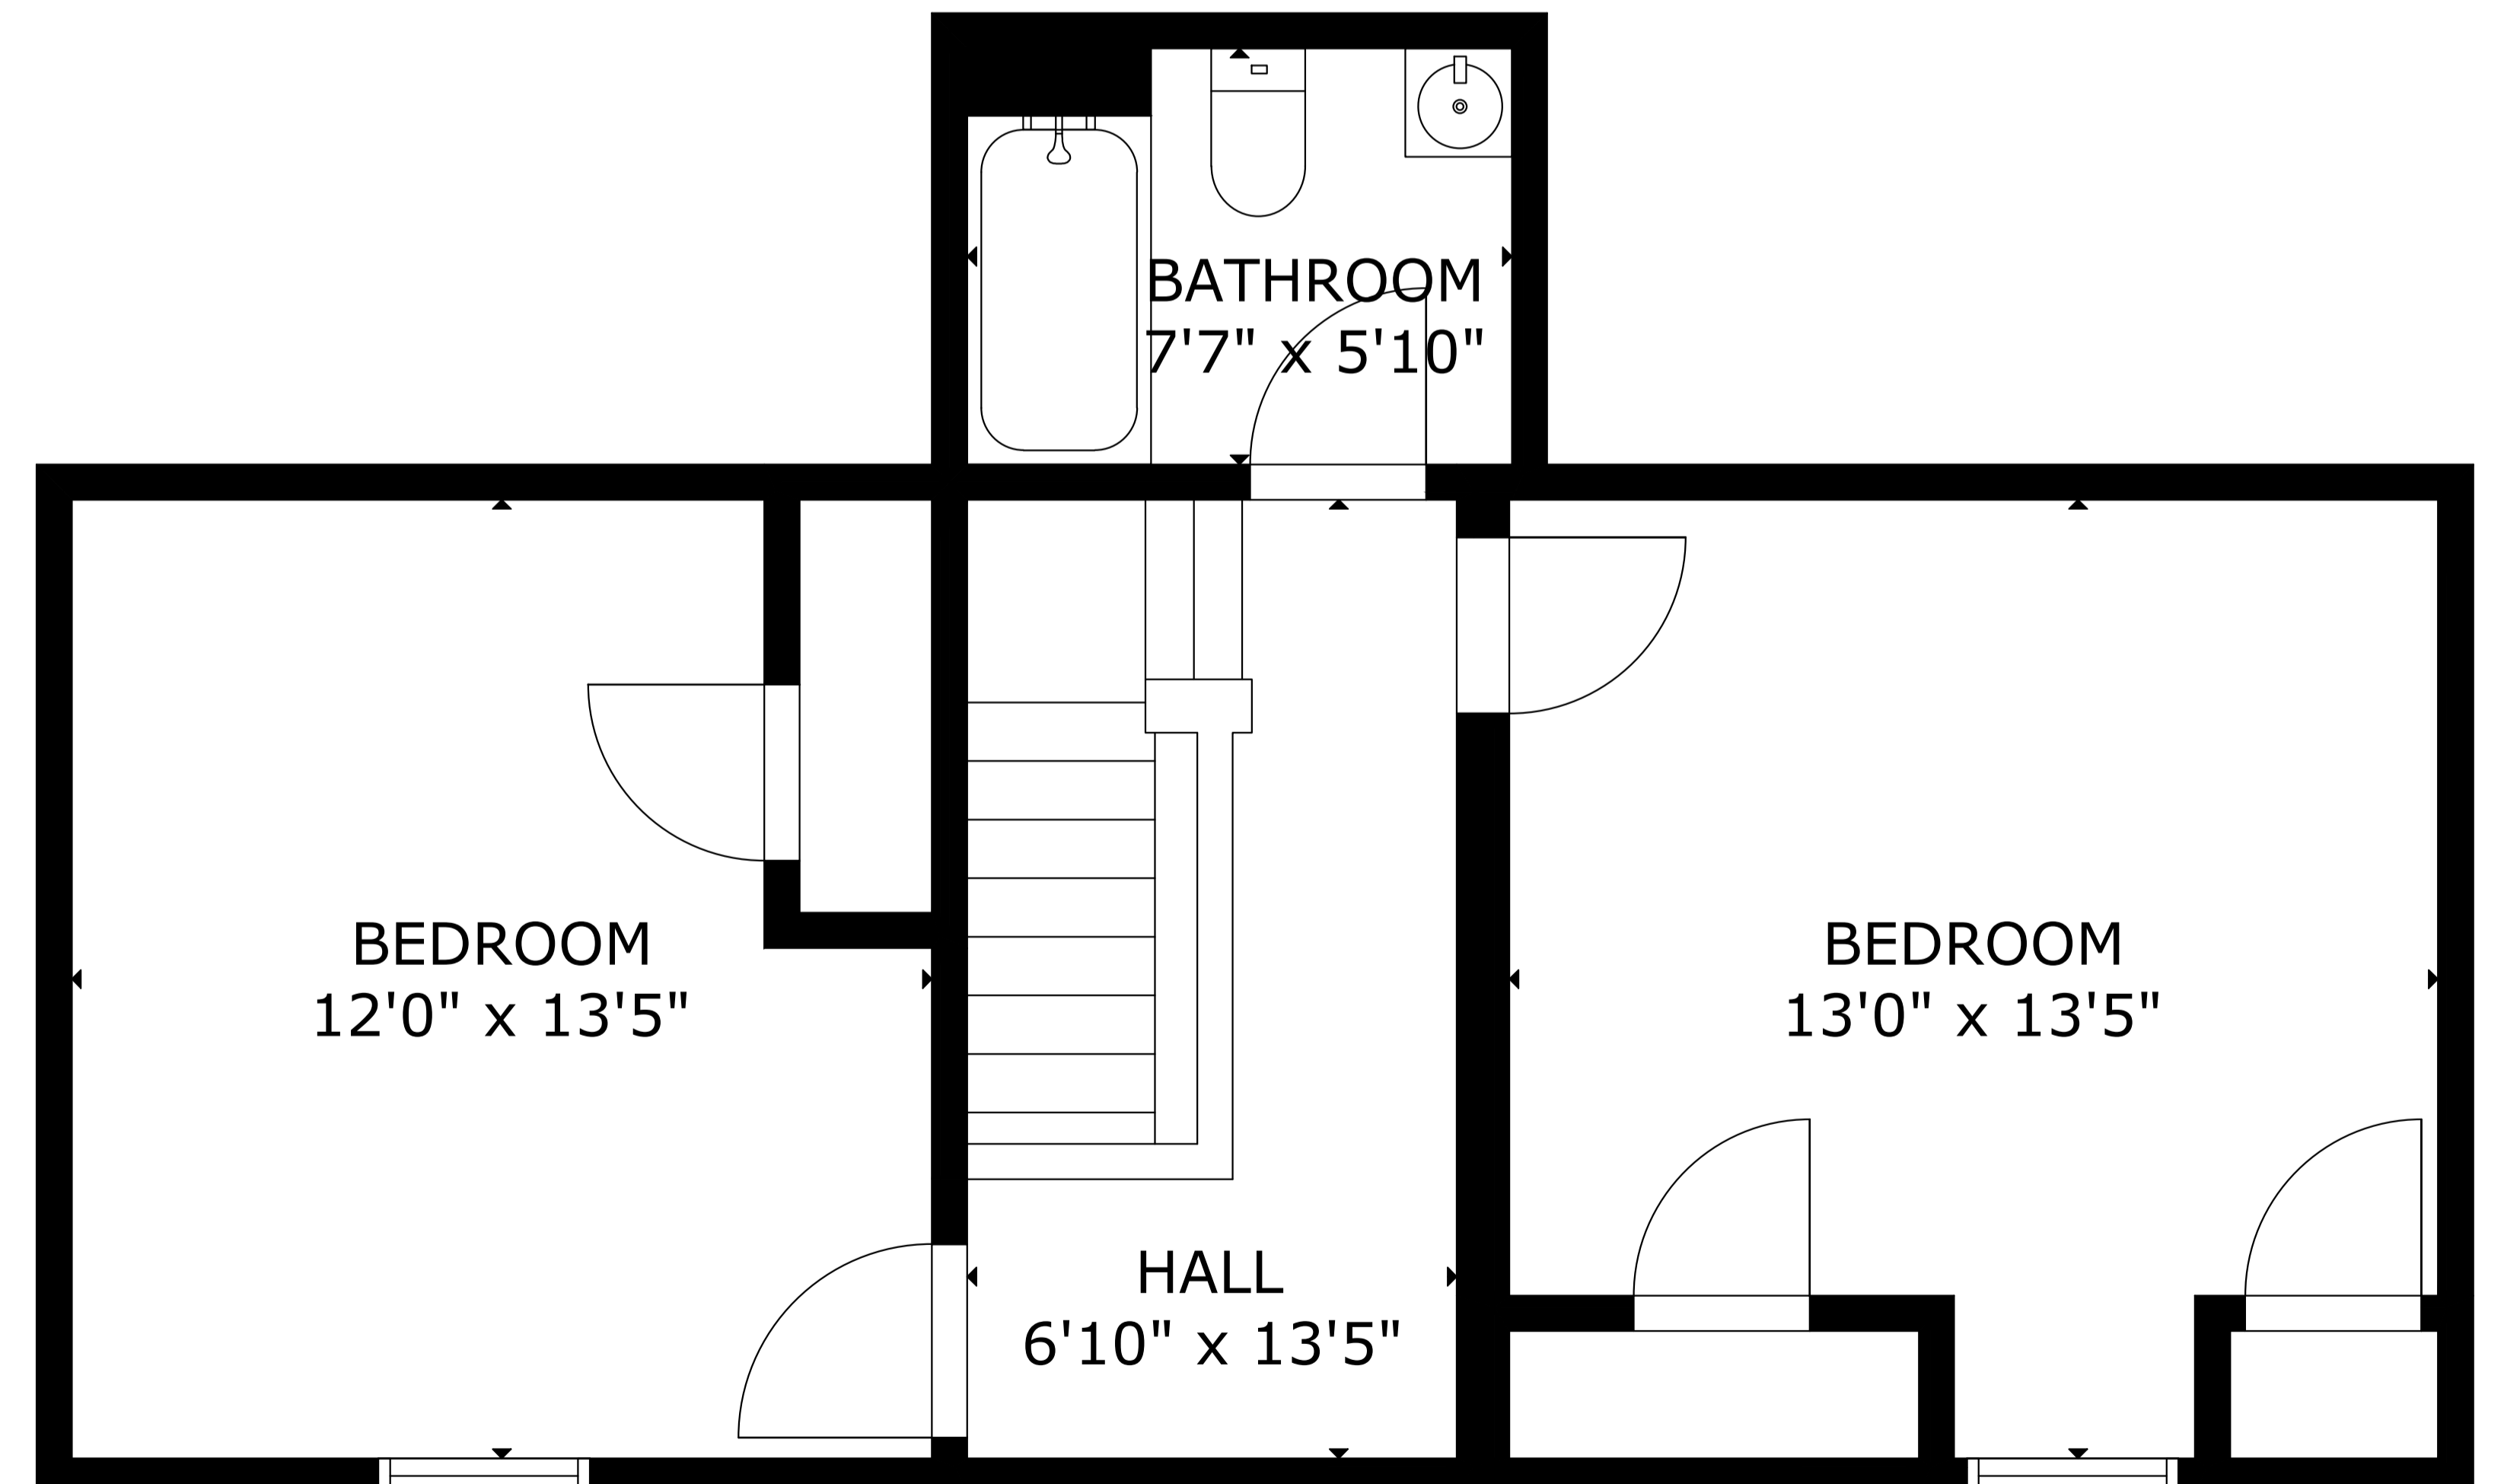

FLOOR 1

FLOOR 2

GROSS INTERNAL AREA
 TOTAL: 1,467 sq.ft
 FLOOR 1: 977 sq.ft, FLOOR 2: 490 sq.ft
 SIZE AND DIMENSIONS ARE APPROXIMATE, ACTUAL MAY VARY