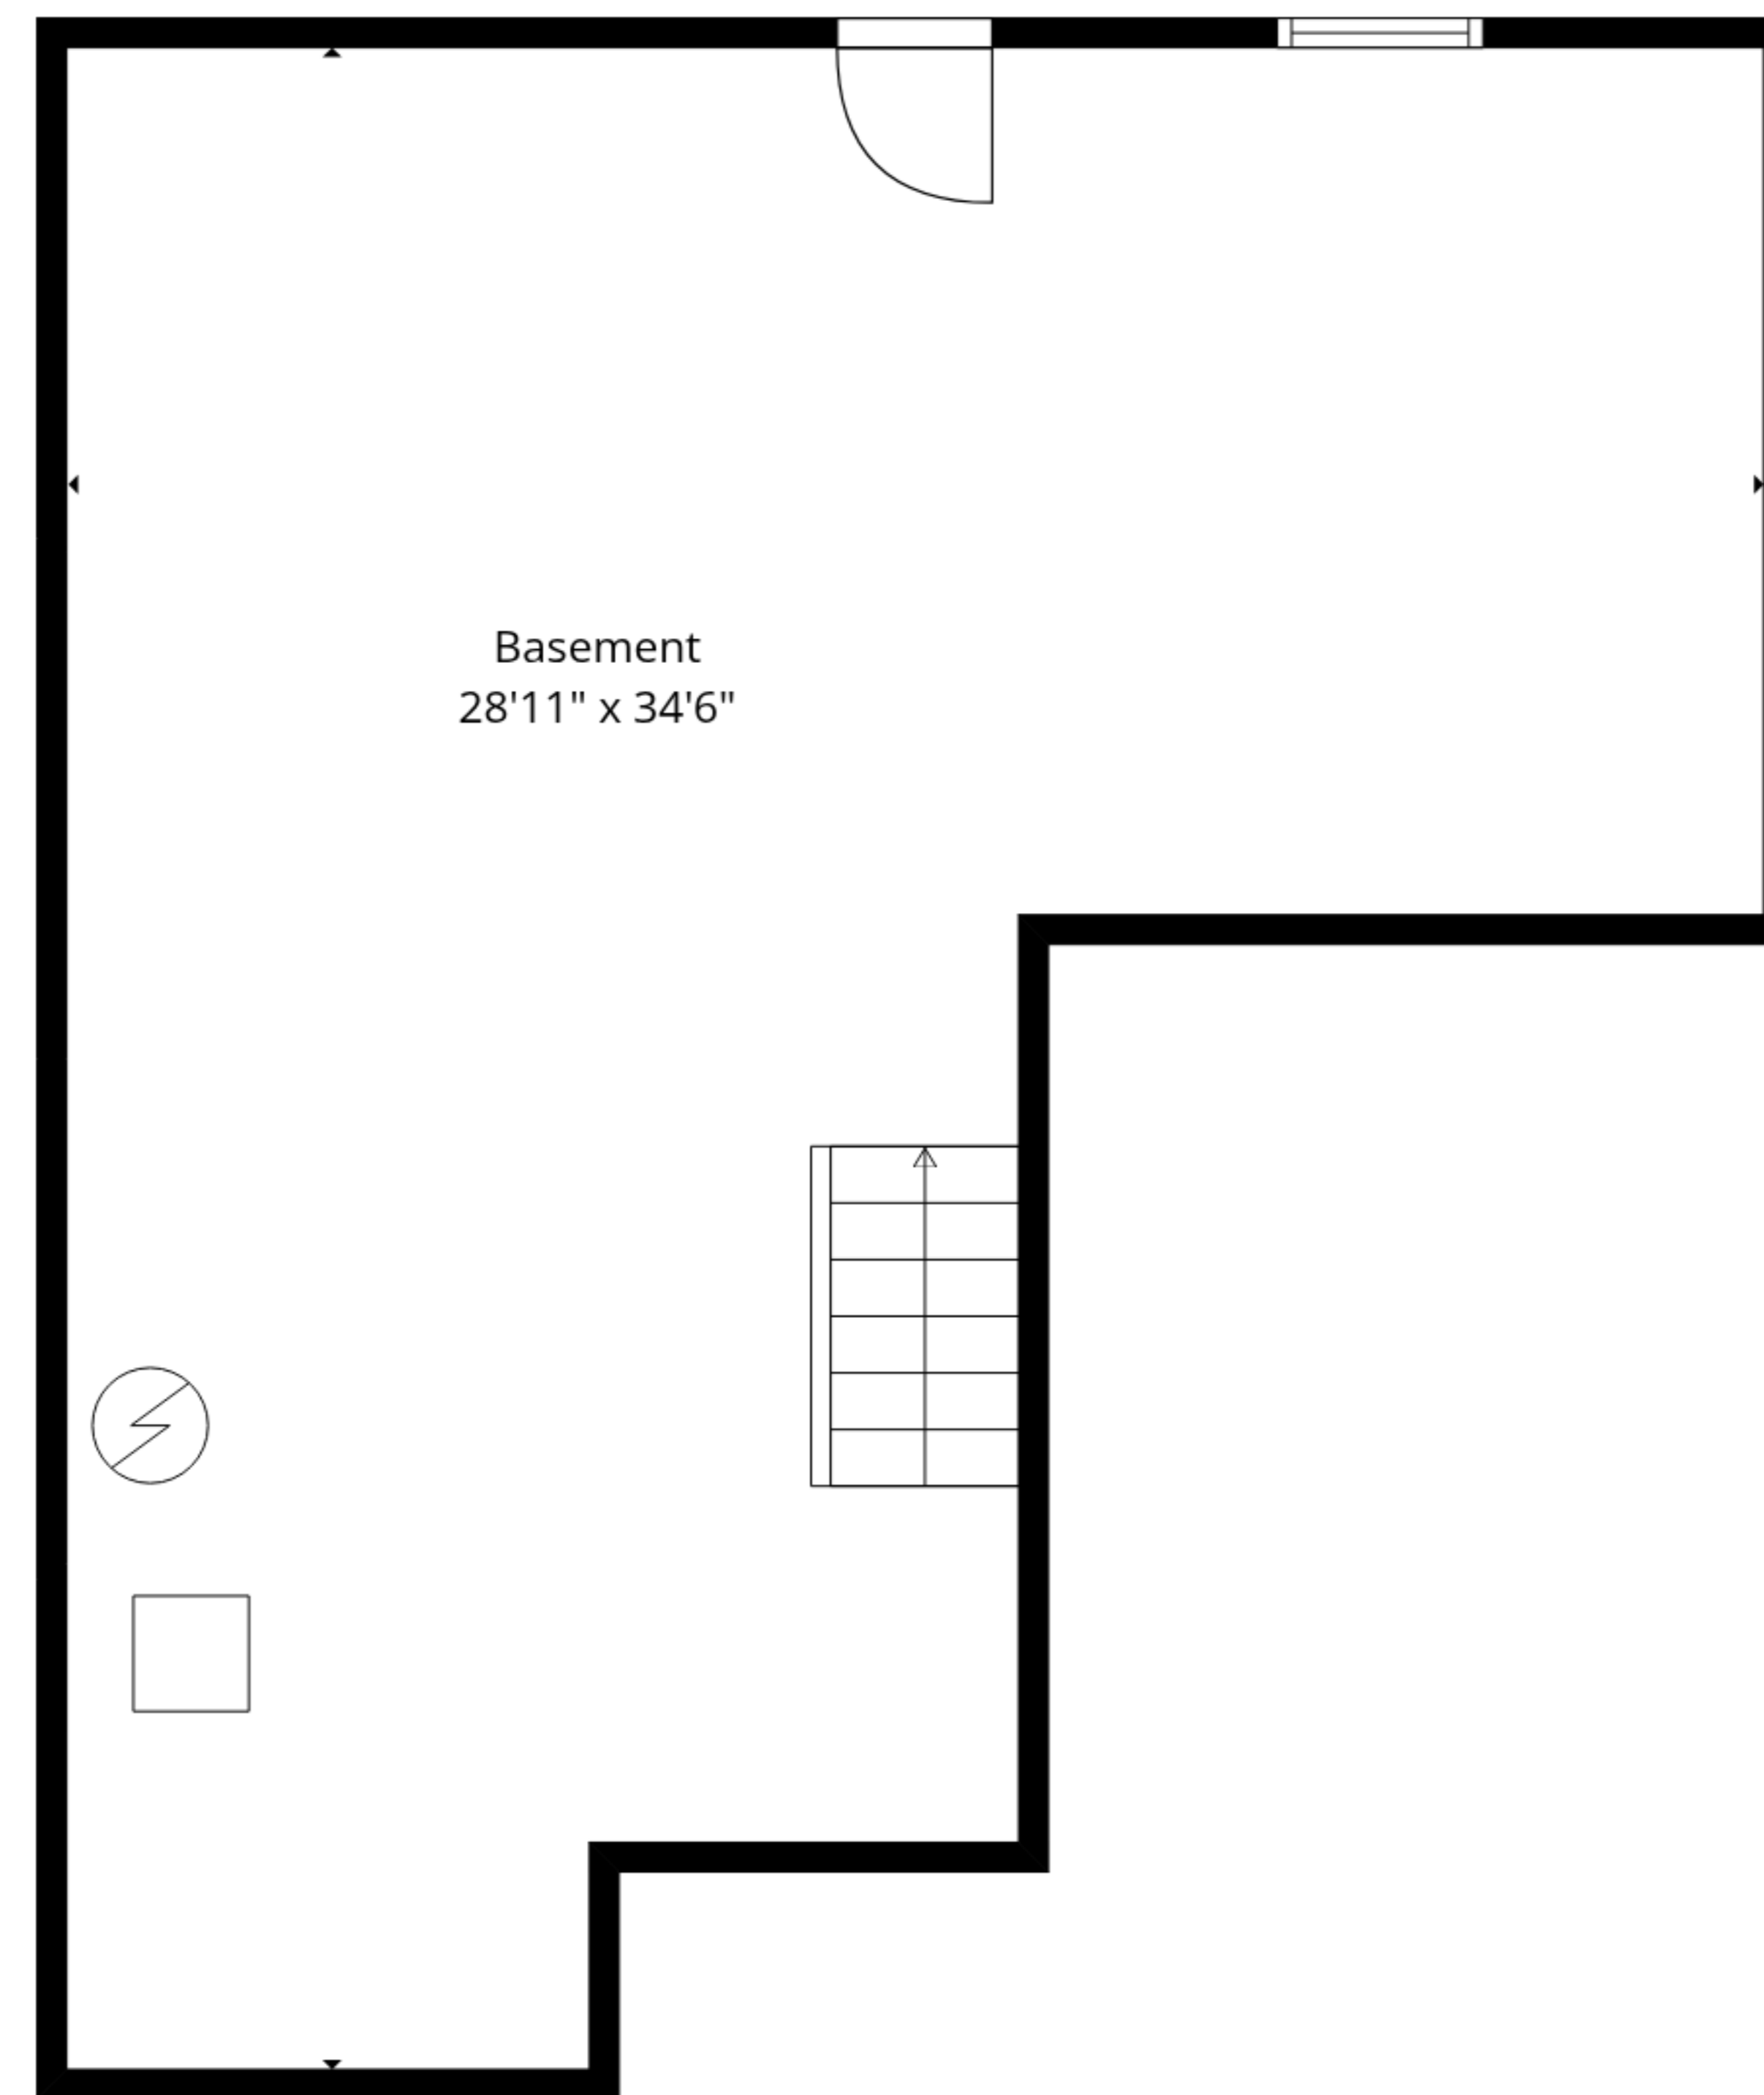

TOTAL: 1586 sq. ft

Basement: 0 sq. ft, 1st floor: 722 sq. ft, 2nd floor: 864 sq. ft

EXCLUDED AREAS: BASEMENT: 719 sq. ft, FIREPLACE: 9 sq. ft, WALLS: 165 sq. ft

TOTAL: 1586 sq. ft

Basement: 0 sq. ft, 1st floor: 722 sq. ft, 2nd floor: 864 sq. ft

EXCLUDED AREAS: BASEMENT: 719 sq. ft, FIREPLACE: 9 sq. ft, WALLS: 165 sq. ft

TOTAL: 1586 sq. ft

Basement: 0 sq. ft, 1st floor: 722 sq. ft, 2nd floor: 864 sq. ft

EXCLUDED AREAS: BASEMENT: 719 sq. ft, FIREPLACE: 9 sq. ft, WALLS: 165 sq. ft

1st Floor

2nd Floor

Basement

TOTAL: 1586 sq. ft
 Basement: 0 sq. ft, 1st floor: 722 sq. ft, 2nd floor: 864 sq. ft
 EXCLUDED AREAS: BASEMENT: 719 sq. ft, FIREPLACE: 9 sq. ft, WALLS: 165 sq. ft