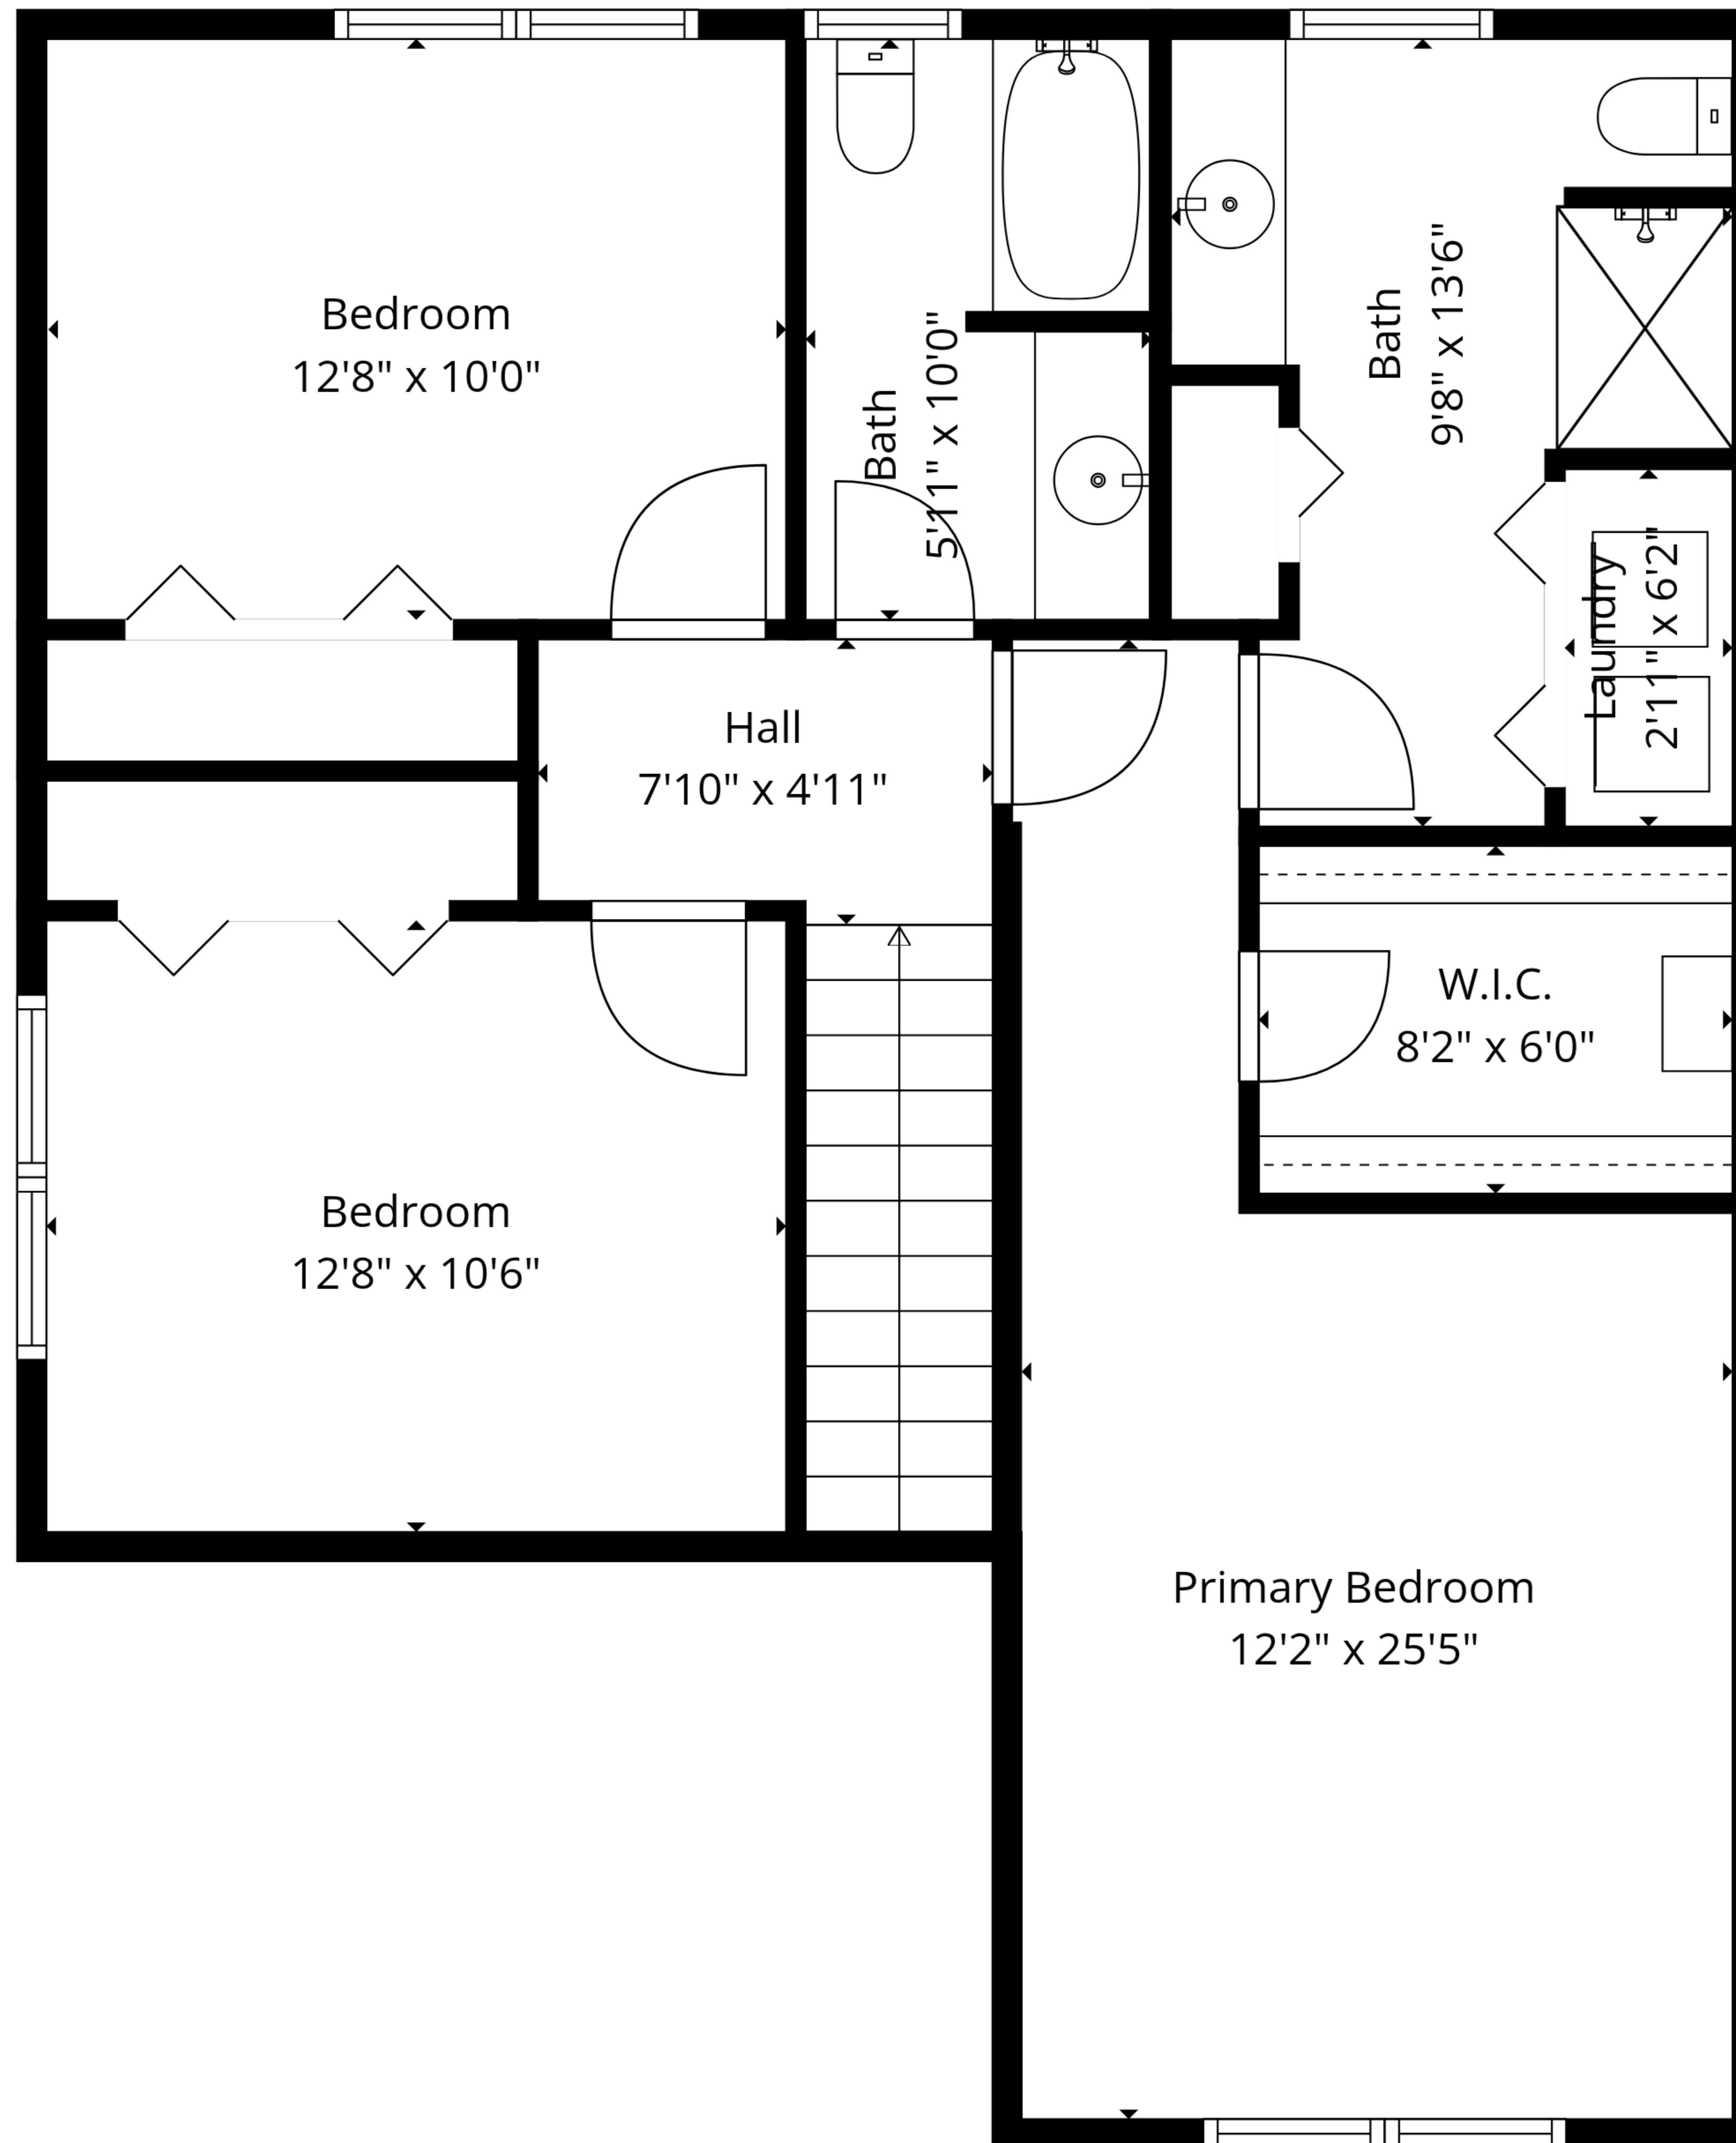

TOTAL: 1586 sq. ft

Basement: 0 sq. ft, 1st floor: 722 sq. ft, 2nd floor: 864 sq. ft

EXCLUDED AREAS: BASEMENT: 719 sq. ft, FIREPLACE: 9 sq. ft, WALLS: 165 sq. ft

TOTAL: 1586 sq. ft

Basement: 0 sq. ft, 1st floor: 722 sq. ft, 2nd floor: 864 sq. ft

EXCLUDED AREAS: BASEMENT: 719 sq. ft, FIREPLACE: 9 sq. ft, WALLS: 165 sq. ft

TOTAL: 1586 sq. ft

Basement: 0 sq. ft, 1st floor: 722 sq. ft, 2nd floor: 864 sq. ft

EXCLUDED AREAS: BASEMENT: 719 sq. ft, FIREPLACE: 9 sq. ft, WALLS: 165 sq. ft

1st Floor

2nd Floor

Basement

TOTAL: 1586 sq. ft
 Basement: 0 sq. ft, 1st floor: 722 sq. ft, 2nd floor: 864 sq. ft
 EXCLUDED AREAS: BASEMENT: 719 sq. ft, FIREPLACE: 9 sq. ft, WALLS: 165 sq. ft