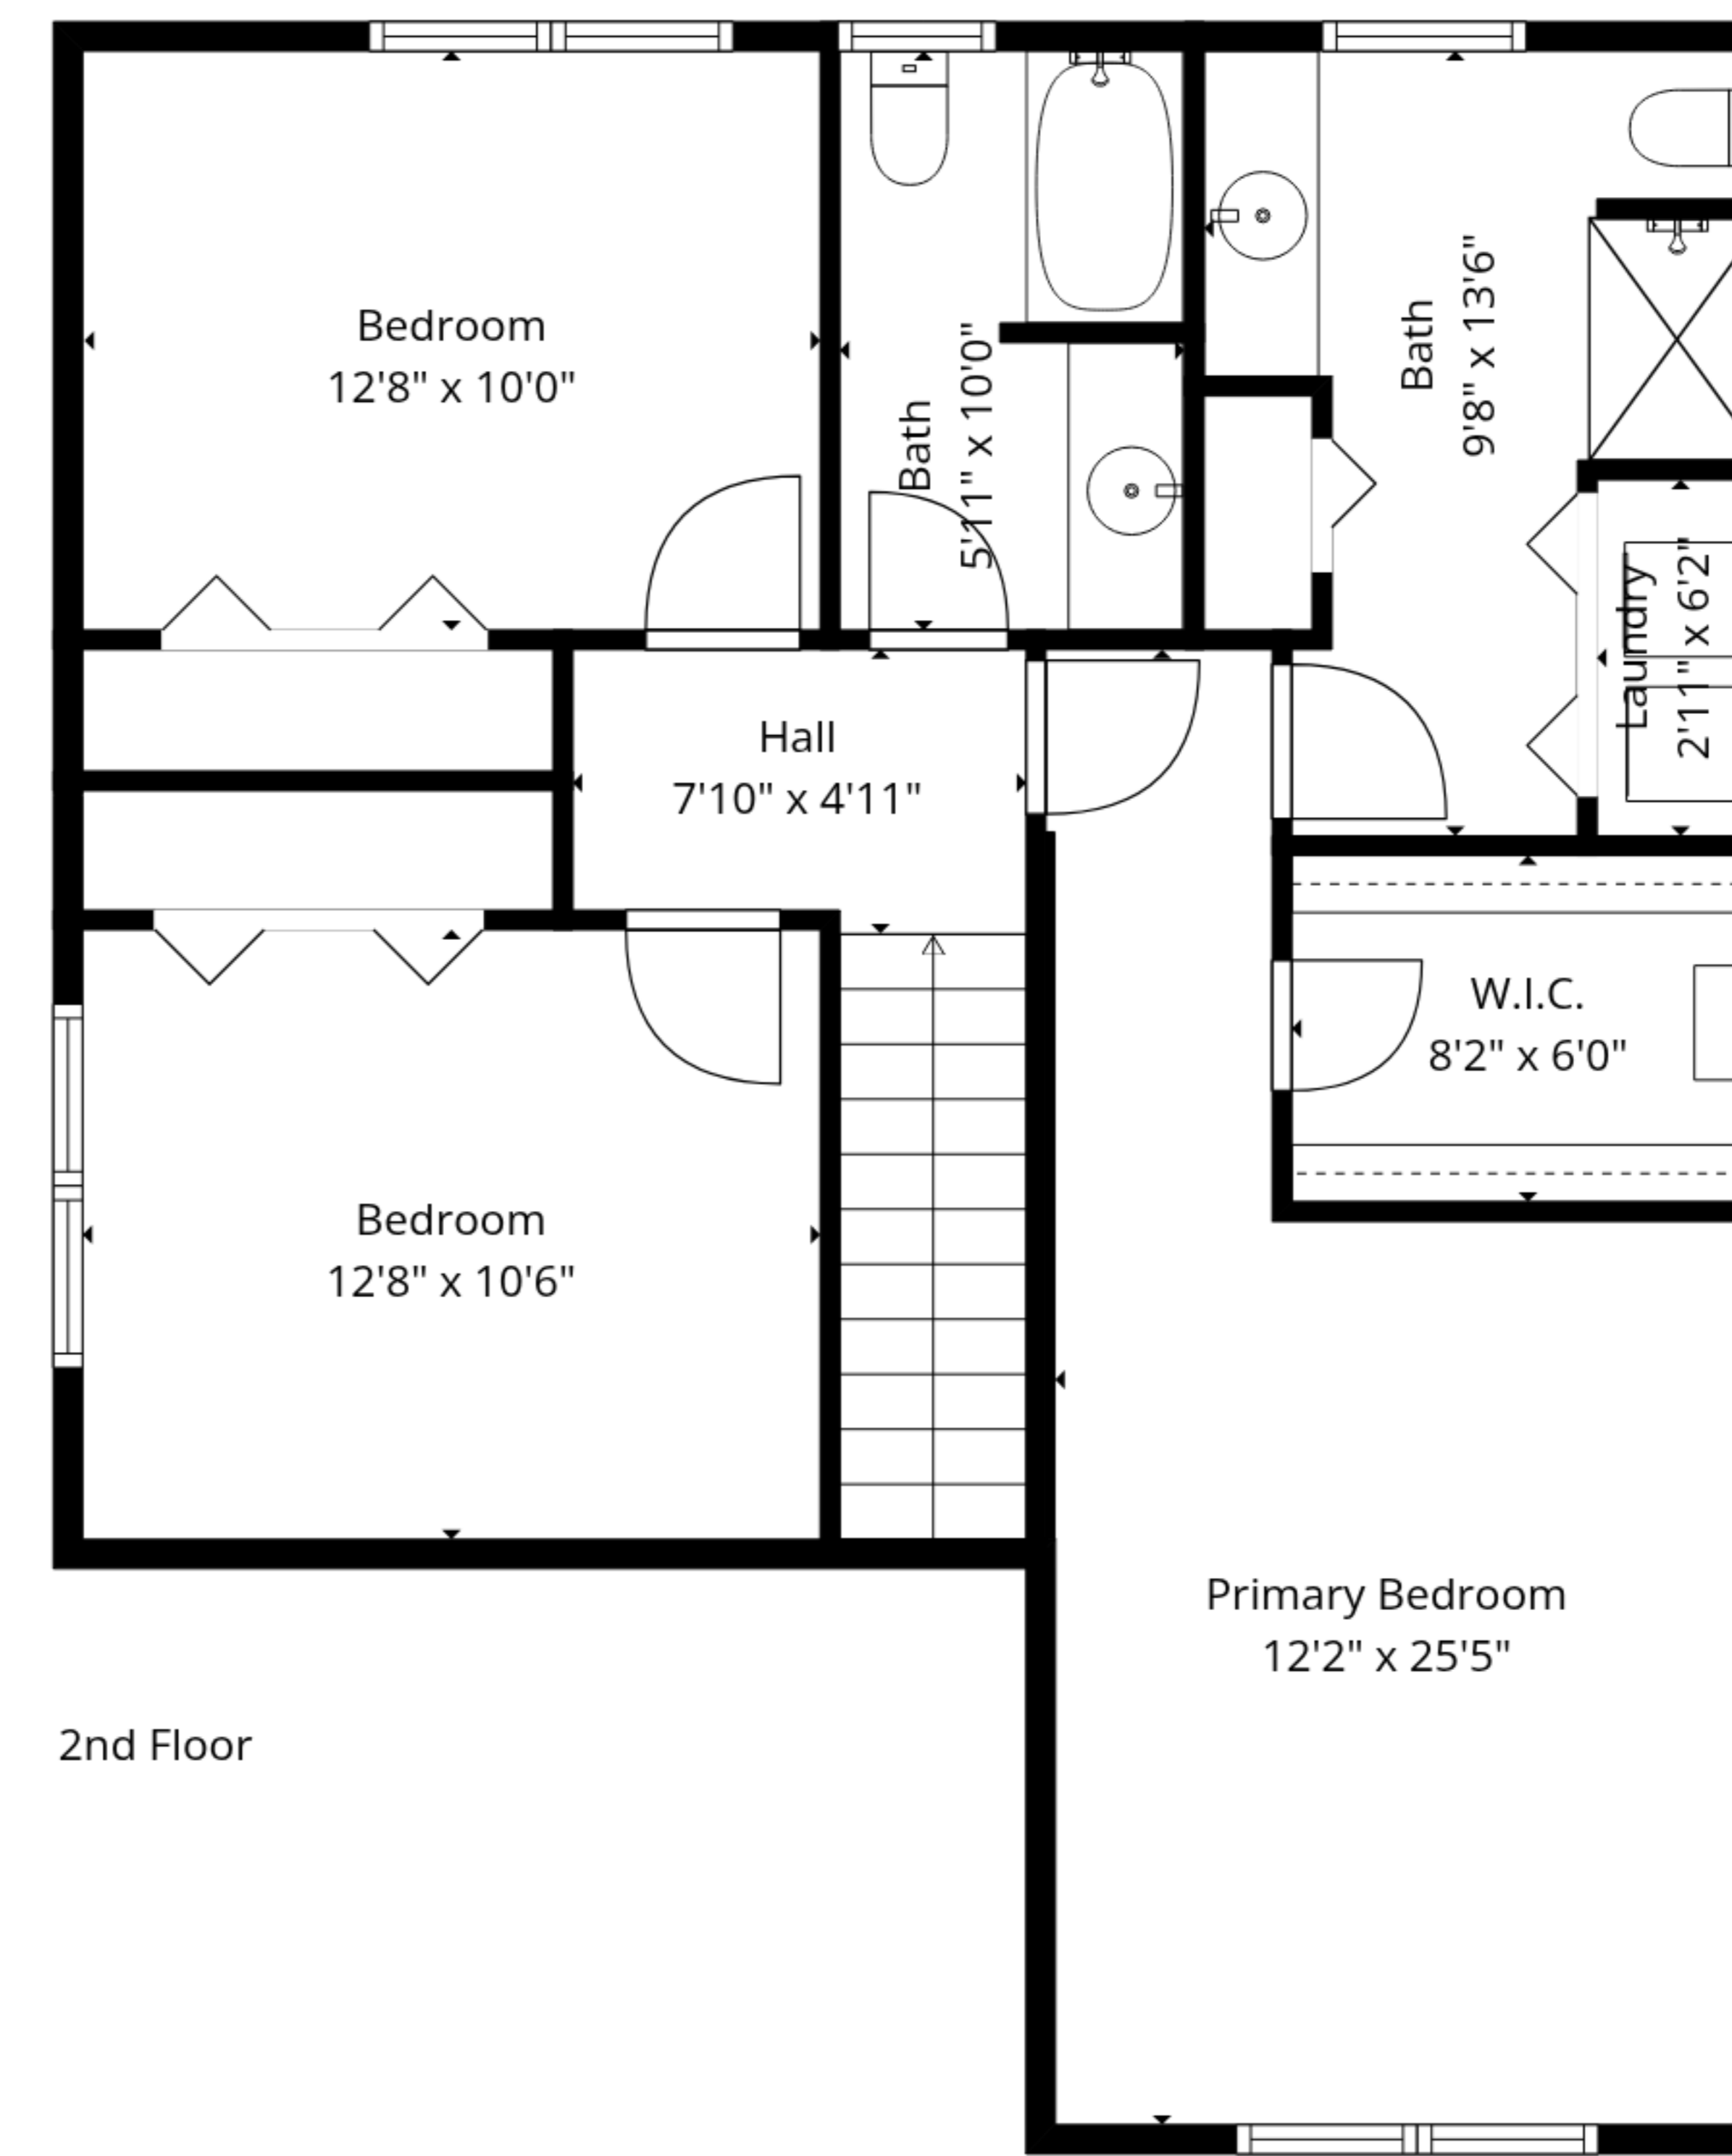

TOTAL: 1586 sq. ft

Basement: 0 sq. ft, 1st floor: 722 sq. ft, 2nd floor: 864 sq. ft

EXCLUDED AREAS: BASEMENT: 719 sq. ft, FIREPLACE: 9 sq. ft, WALLS: 165 sq. ft

TOTAL: 1586 sq. ft

Basement: 0 sq. ft, 1st floor: 722 sq. ft, 2nd floor: 864 sq. ft

EXCLUDED AREAS: BASEMENT: 719 sq. ft, FIREPLACE: 9 sq. ft, WALLS: 165 sq. ft

TOTAL: 1586 sq. ft

Basement: 0 sq. ft, 1st floor: 722 sq. ft, 2nd floor: 864 sq. ft

EXCLUDED AREAS: BASEMENT: 719 sq. ft, FIREPLACE: 9 sq. ft, WALLS: 165 sq. ft

1st Floor

2nd Floor

Basement

TOTAL: 1586 sq. ft
 Basement: 0 sq. ft, 1st floor: 722 sq. ft, 2nd floor: 864 sq. ft
 EXCLUDED AREAS: BASEMENT: 719 sq. ft, FIREPLACE: 9 sq. ft, WALLS: 165 sq. ft