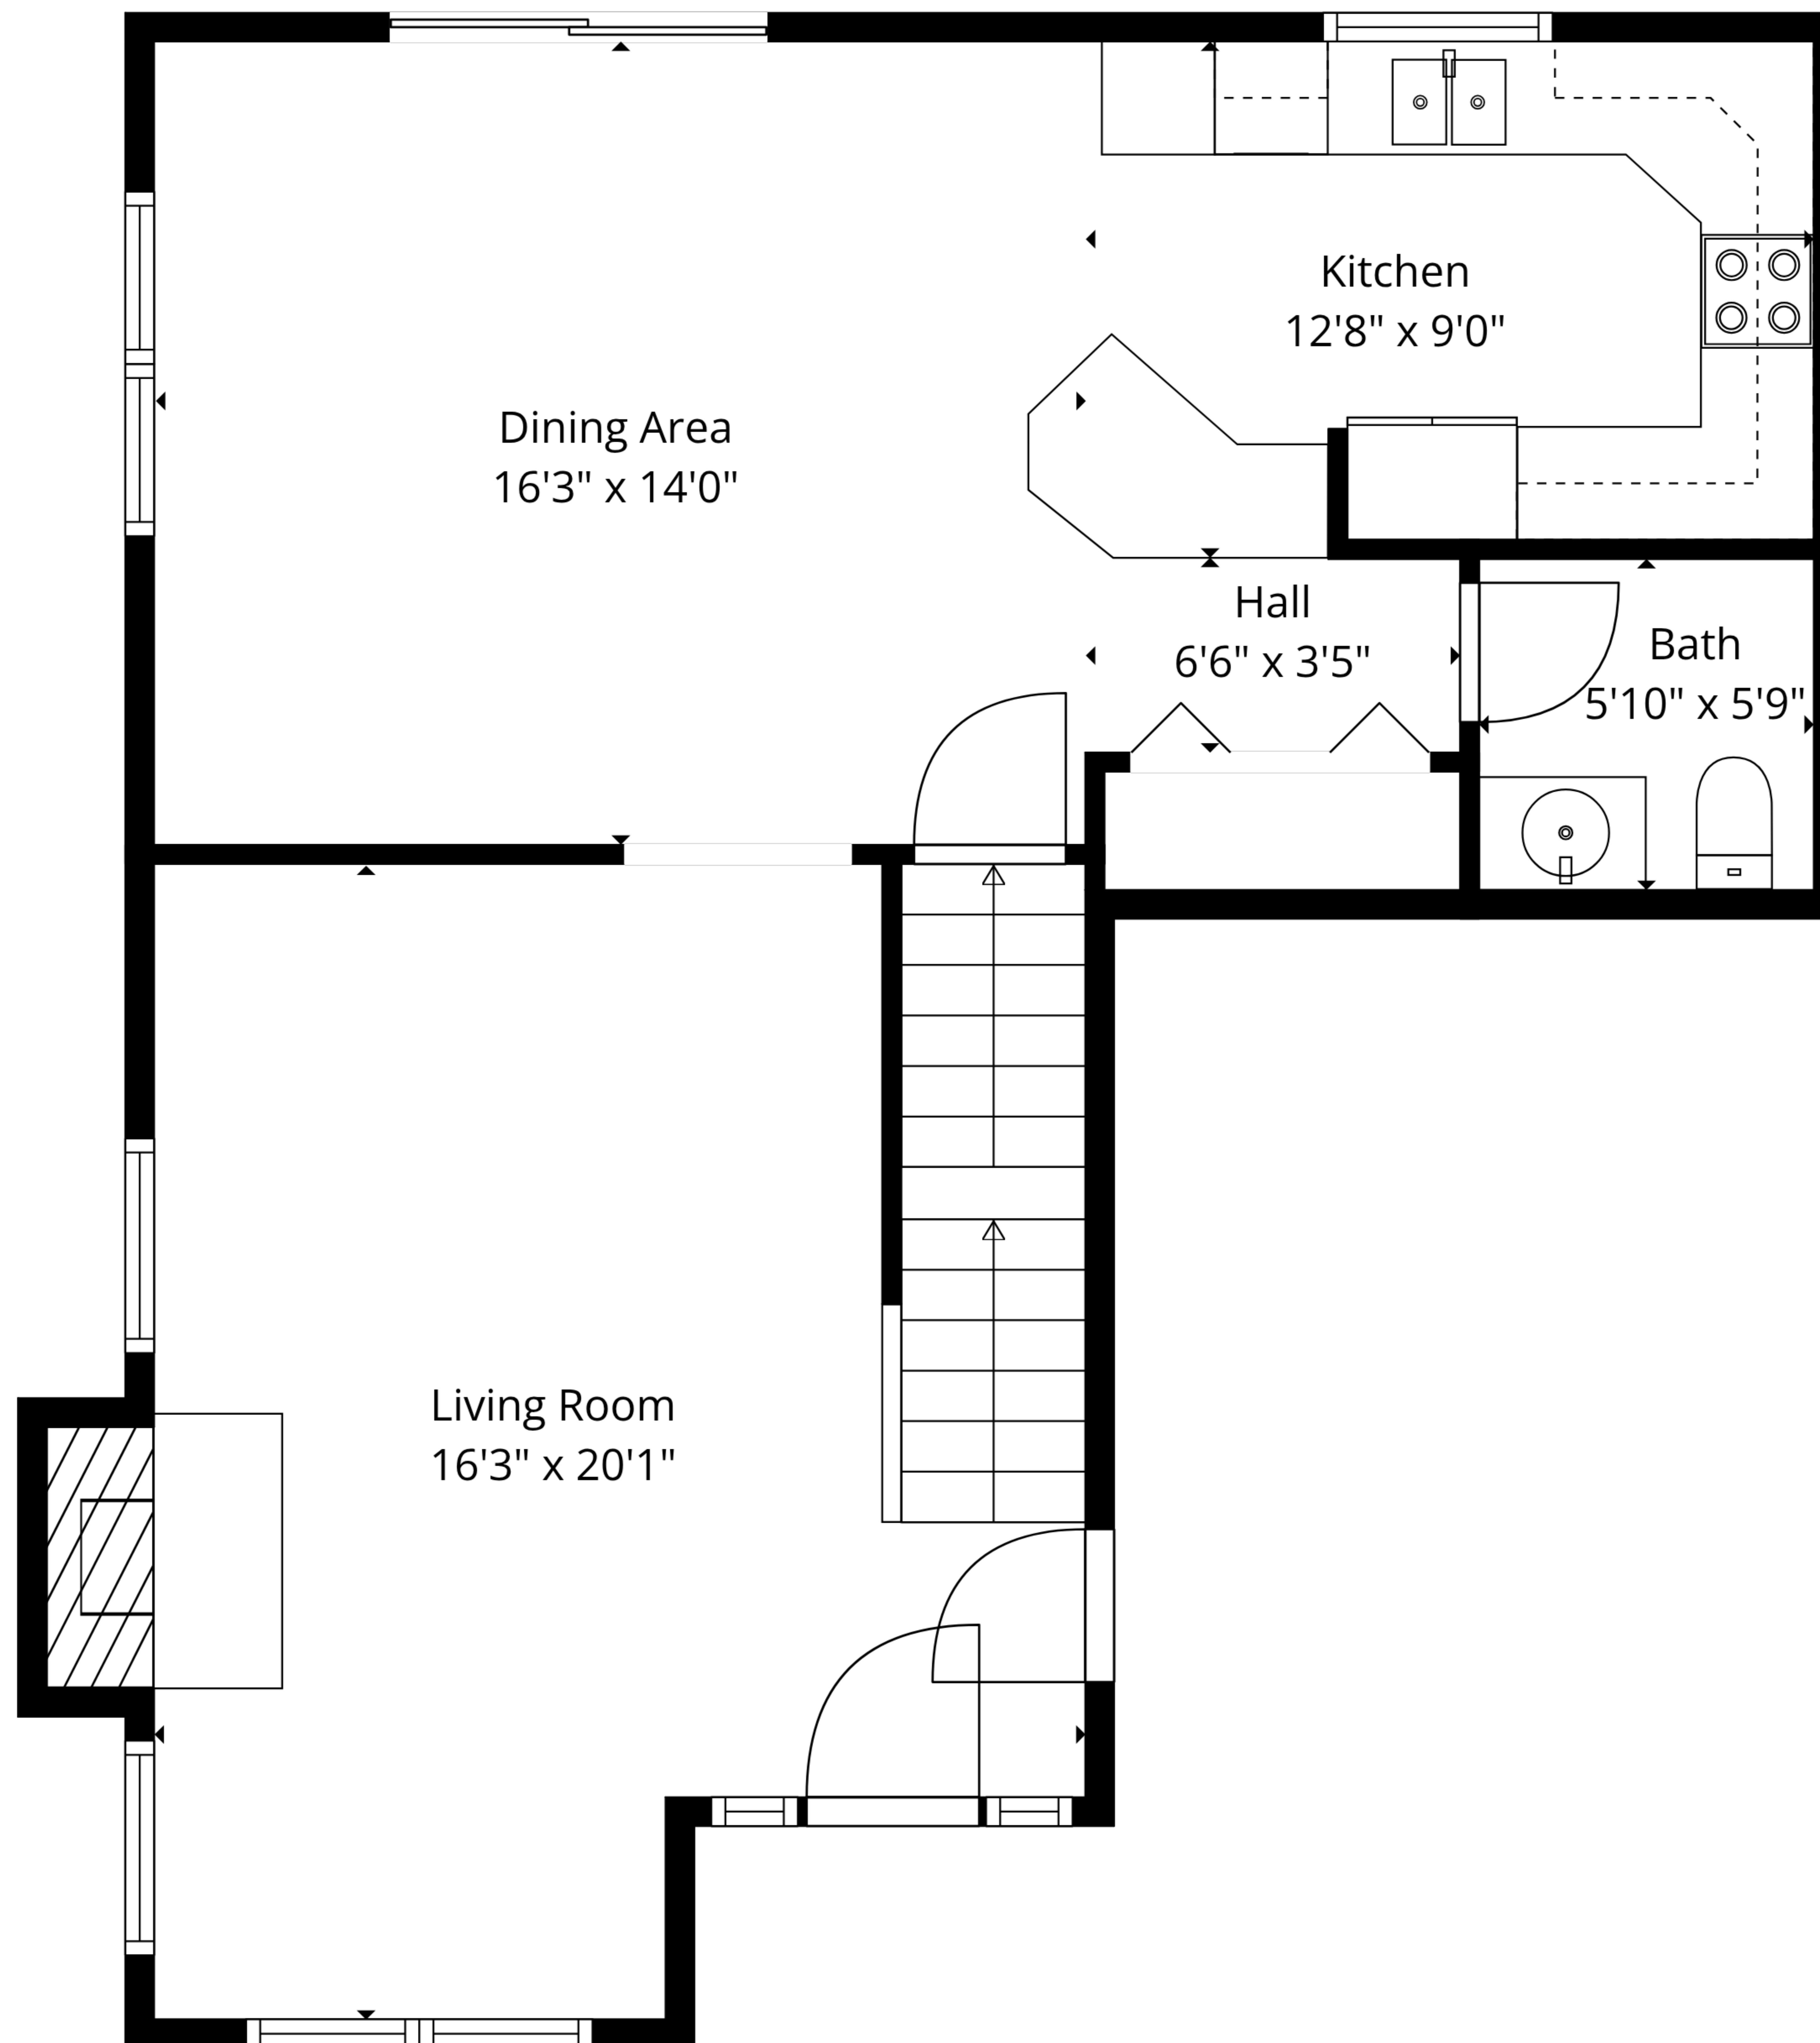

TOTAL: 1586 sq. ft

Basement: 0 sq. ft, 1st floor: 722 sq. ft, 2nd floor: 864 sq. ft

EXCLUDED AREAS: BASEMENT: 719 sq. ft, FIREPLACE: 9 sq. ft, WALLS: 165 sq. ft

TOTAL: 1586 sq. ft

Basement: 0 sq. ft, 1st floor: 722 sq. ft, 2nd floor: 864 sq. ft

EXCLUDED AREAS: BASEMENT: 719 sq. ft, FIREPLACE: 9 sq. ft, WALLS: 165 sq. ft

TOTAL: 1586 sq. ft

Basement: 0 sq. ft, 1st floor: 722 sq. ft, 2nd floor: 864 sq. ft

EXCLUDED AREAS: BASEMENT: 719 sq. ft, FIREPLACE: 9 sq. ft, WALLS: 165 sq. ft

1st Floor

2nd Floor

Basement

TOTAL: 1586 sq. ft
 Basement: 0 sq. ft, 1st floor: 722 sq. ft, 2nd floor: 864 sq. ft
 EXCLUDED AREAS: BASEMENT: 719 sq. ft, FIREPLACE: 9 sq. ft, WALLS: 165 sq. ft