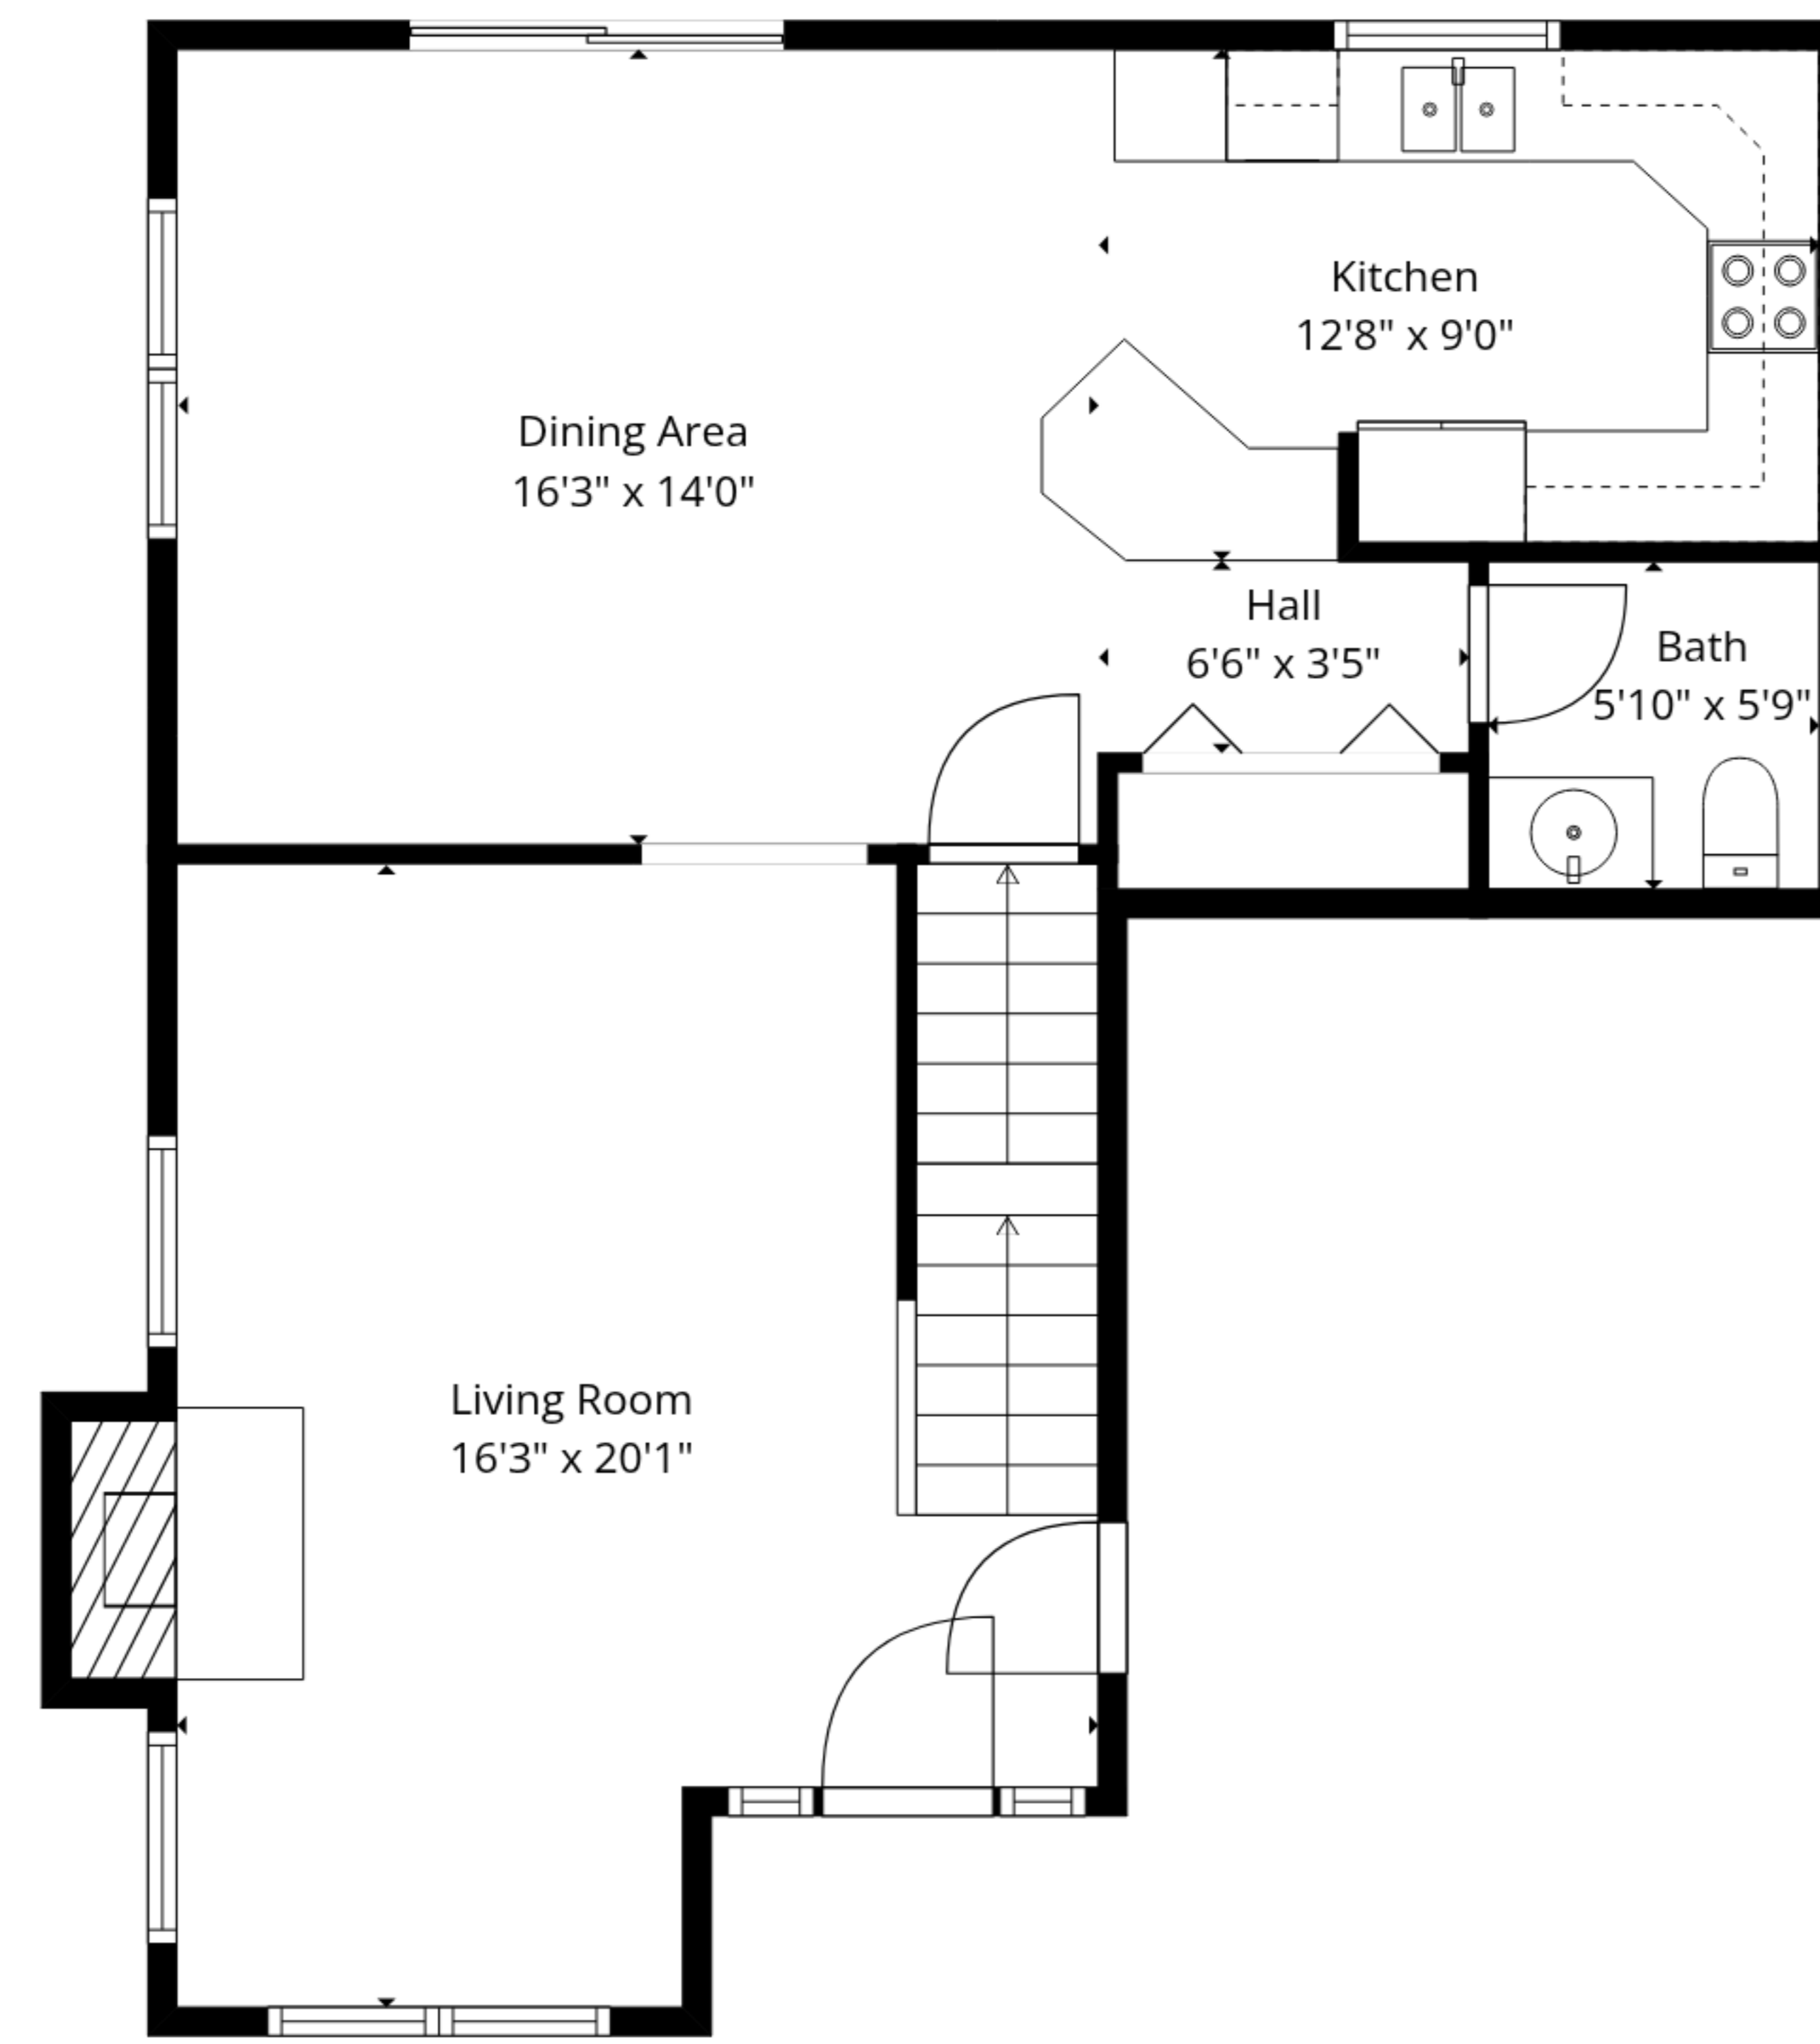

TOTAL: 1586 sq. ft

Basement: 0 sq. ft, 1st floor: 722 sq. ft, 2nd floor: 864 sq. ft

EXCLUDED AREAS: BASEMENT: 719 sq. ft, FIREPLACE: 9 sq. ft, WALLS: 165 sq. ft

TOTAL: 1586 sq. ft

Basement: 0 sq. ft, 1st floor: 722 sq. ft, 2nd floor: 864 sq. ft

EXCLUDED AREAS: BASEMENT: 719 sq. ft, FIREPLACE: 9 sq. ft, WALLS: 165 sq. ft

TOTAL: 1586 sq. ft

Basement: 0 sq. ft, 1st floor: 722 sq. ft, 2nd floor: 864 sq. ft

EXCLUDED AREAS: BASEMENT: 719 sq. ft, FIREPLACE: 9 sq. ft, WALLS: 165 sq. ft

1st Floor

2nd Floor

Basement

TOTAL: 1586 sq. ft
 Basement: 0 sq. ft, 1st floor: 722 sq. ft, 2nd floor: 864 sq. ft
 EXCLUDED AREAS: BASEMENT: 719 sq. ft, FIREPLACE: 9 sq. ft, WALLS: 165 sq. ft