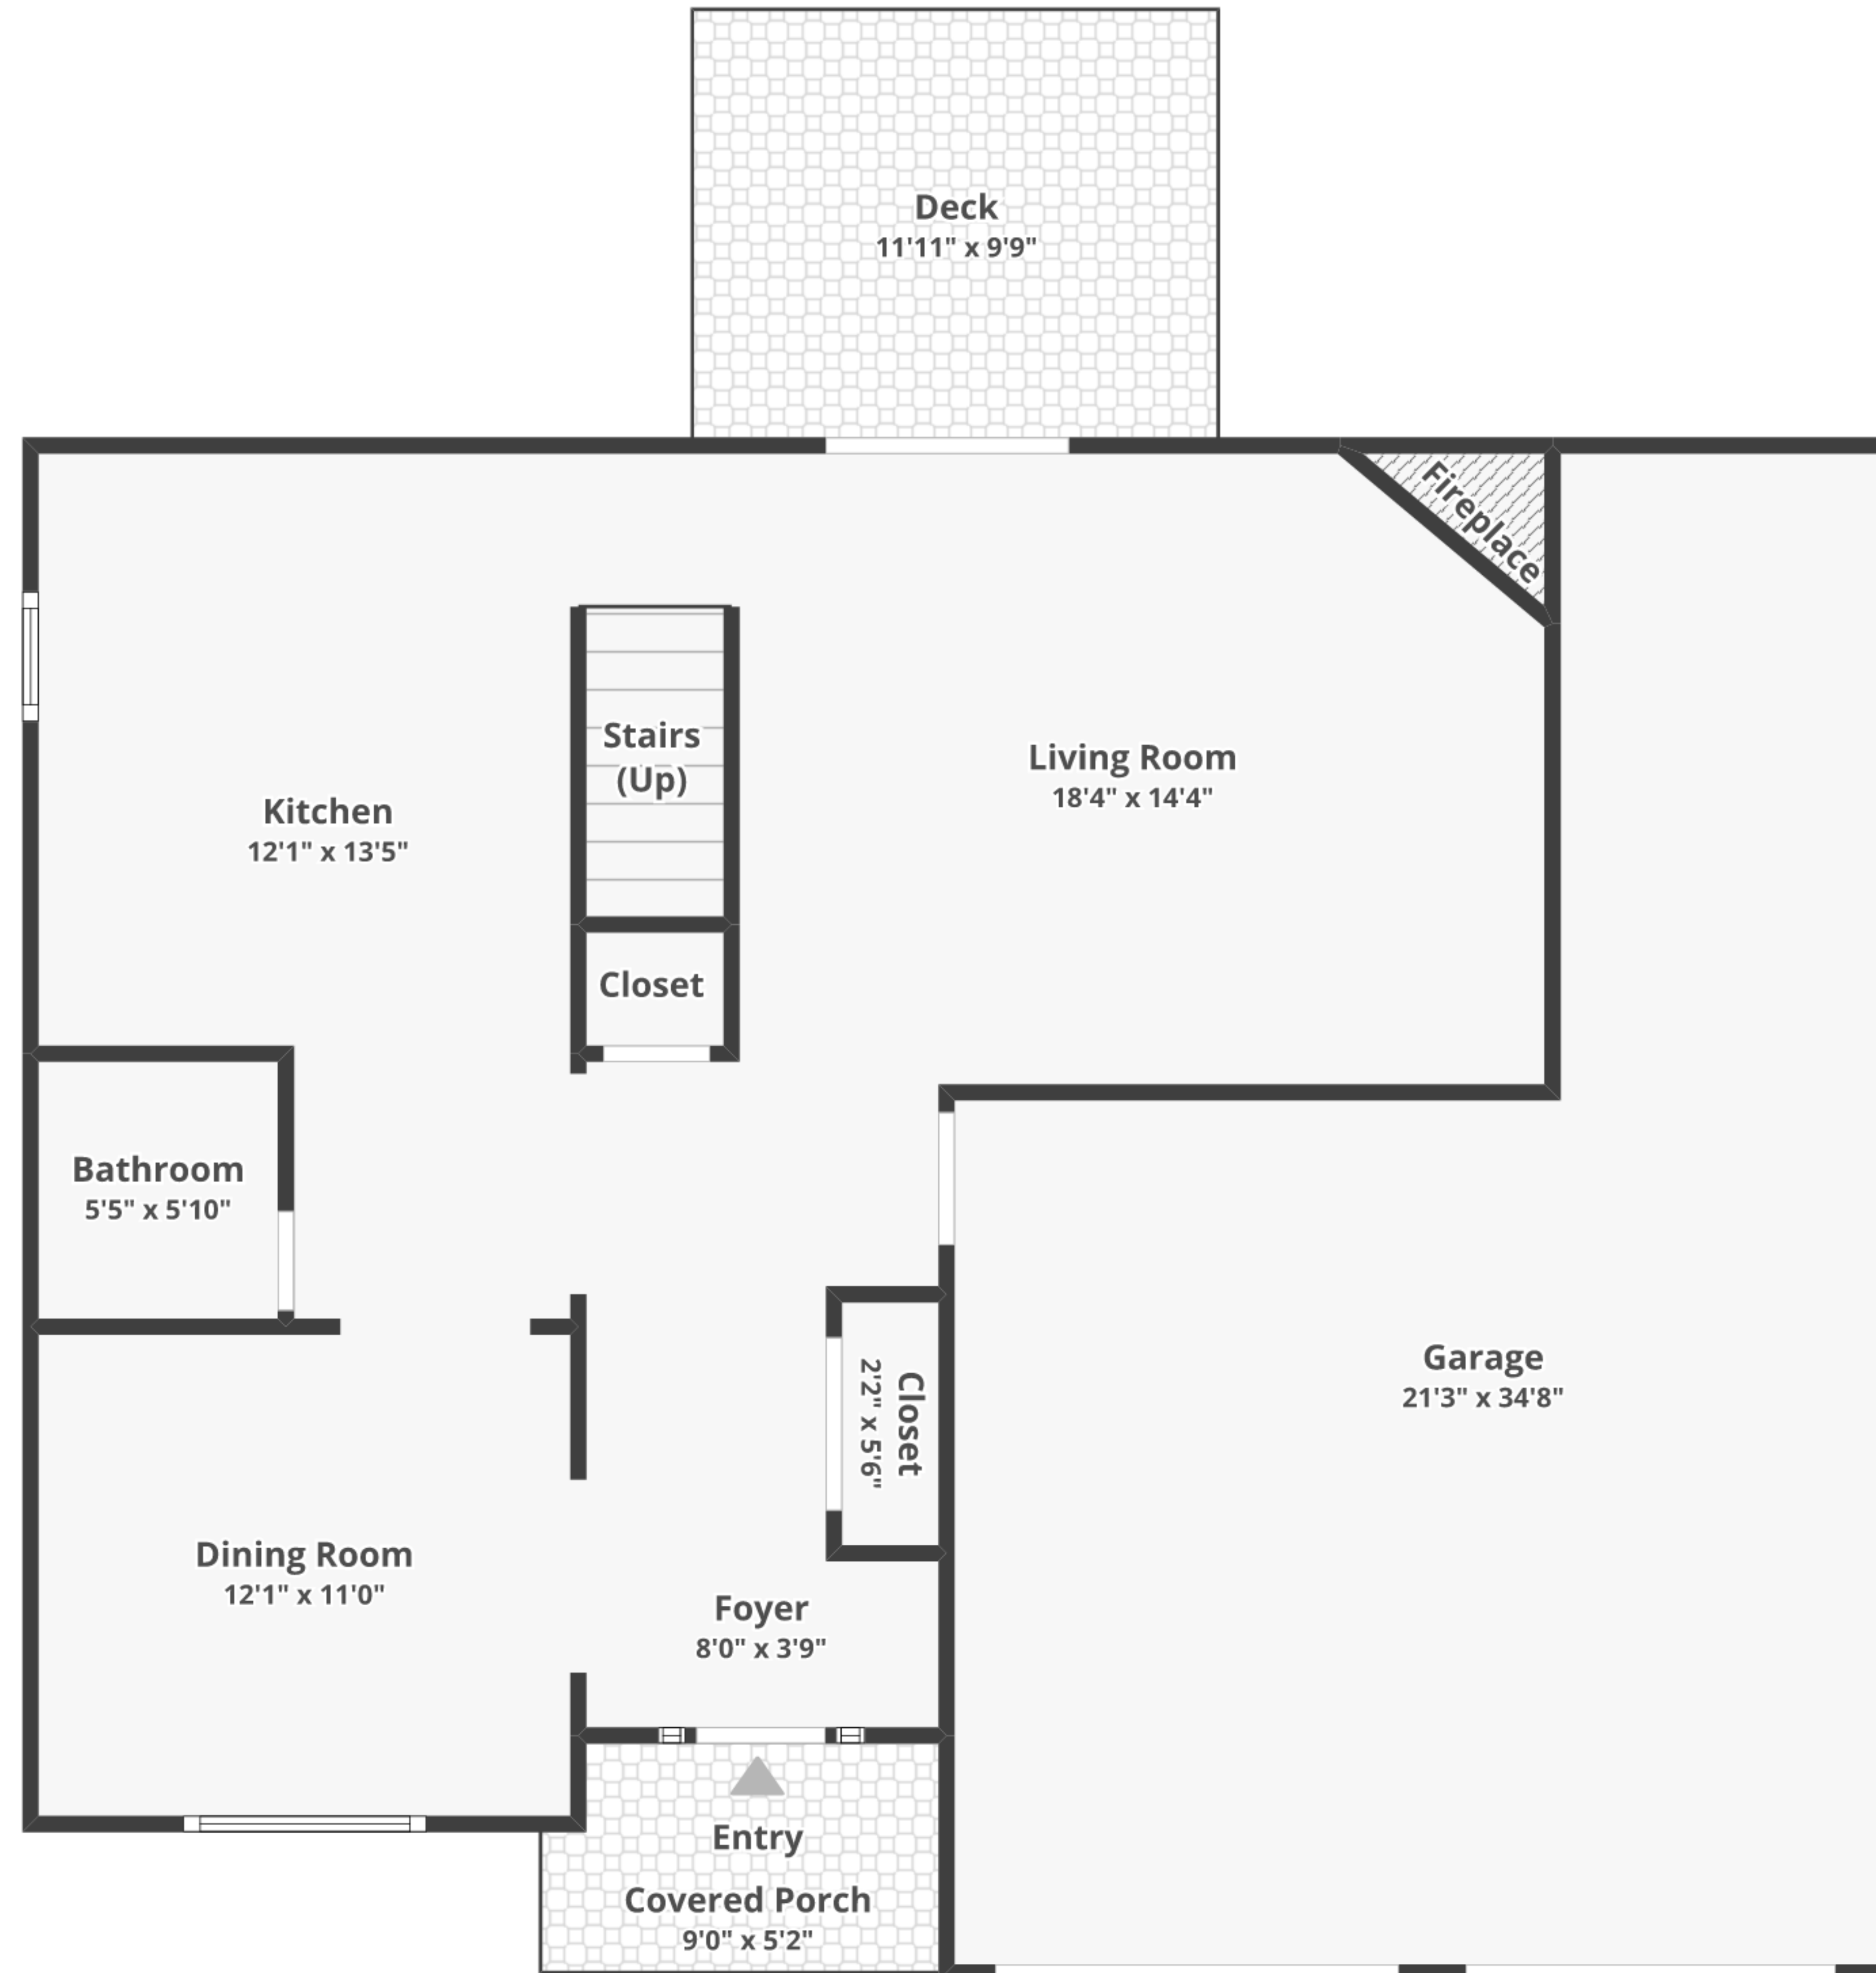

707 Kenneth Dr, Mount Joy, PA 17552

Total finished area: ~1,758.76 sq. ft.

Total unfinished area: ~7.18 sq. ft.

Floor 1

Finished area: ~776.45 sq. ft.

Unfinished area: ~7.18 sq. ft.