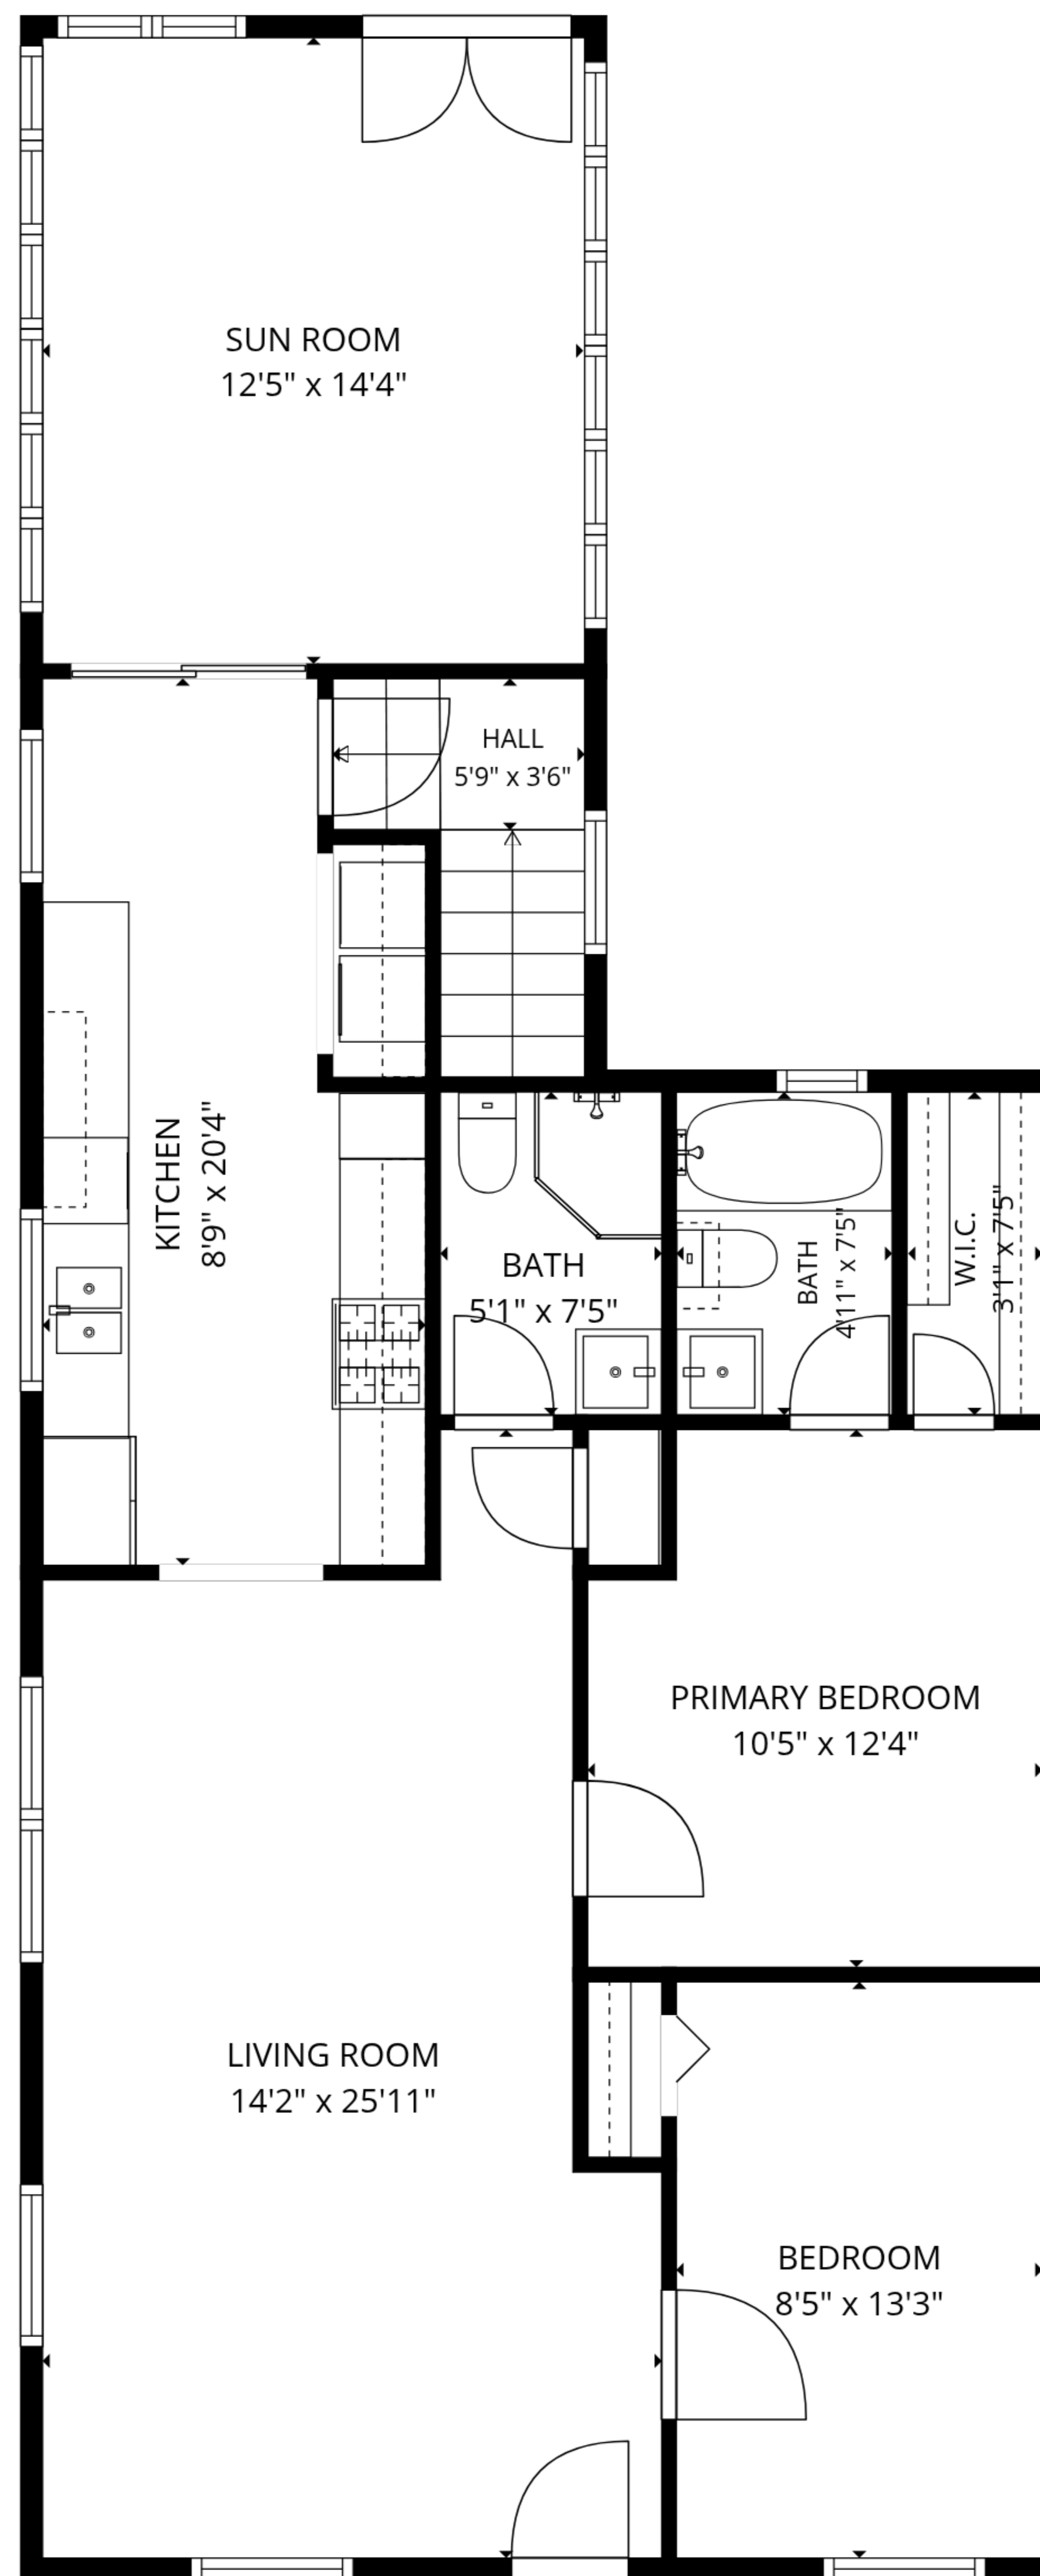

TOTAL: 1071 sq. ft

Basement: 0 sq. ft, 1st floor: 1071 sq. ft

EXCLUDED AREAS: BASEMENT: 480 sq. ft, WALLS: 132 sq. ft

SIZES AND DIMENSIONS ARE APPROXIMATE, ACTUAL MAY VARY.

TOTAL: 1071 sq. ft

Basement: 0 sq. ft, 1st floor: 1071 sq. ft

EXCLUDED AREAS: BASEMENT: 480 sq. ft, WALLS: 132 sq. ft

SIZES AND DIMENSIONS ARE APPROXIMATE, ACTUAL MAY VARY.

Basement

1st floor

TOTAL: 1071 sq. ft
 Basement: 0 sq. ft, 1st floor: 1071 sq. ft
 EXCLUDED AREAS: BASEMENT: 480 sq. ft, WALLS: 132 sq. ft

SIZES AND DIMENSIONS ARE APPROXIMATE, ACTUAL MAY VARY.