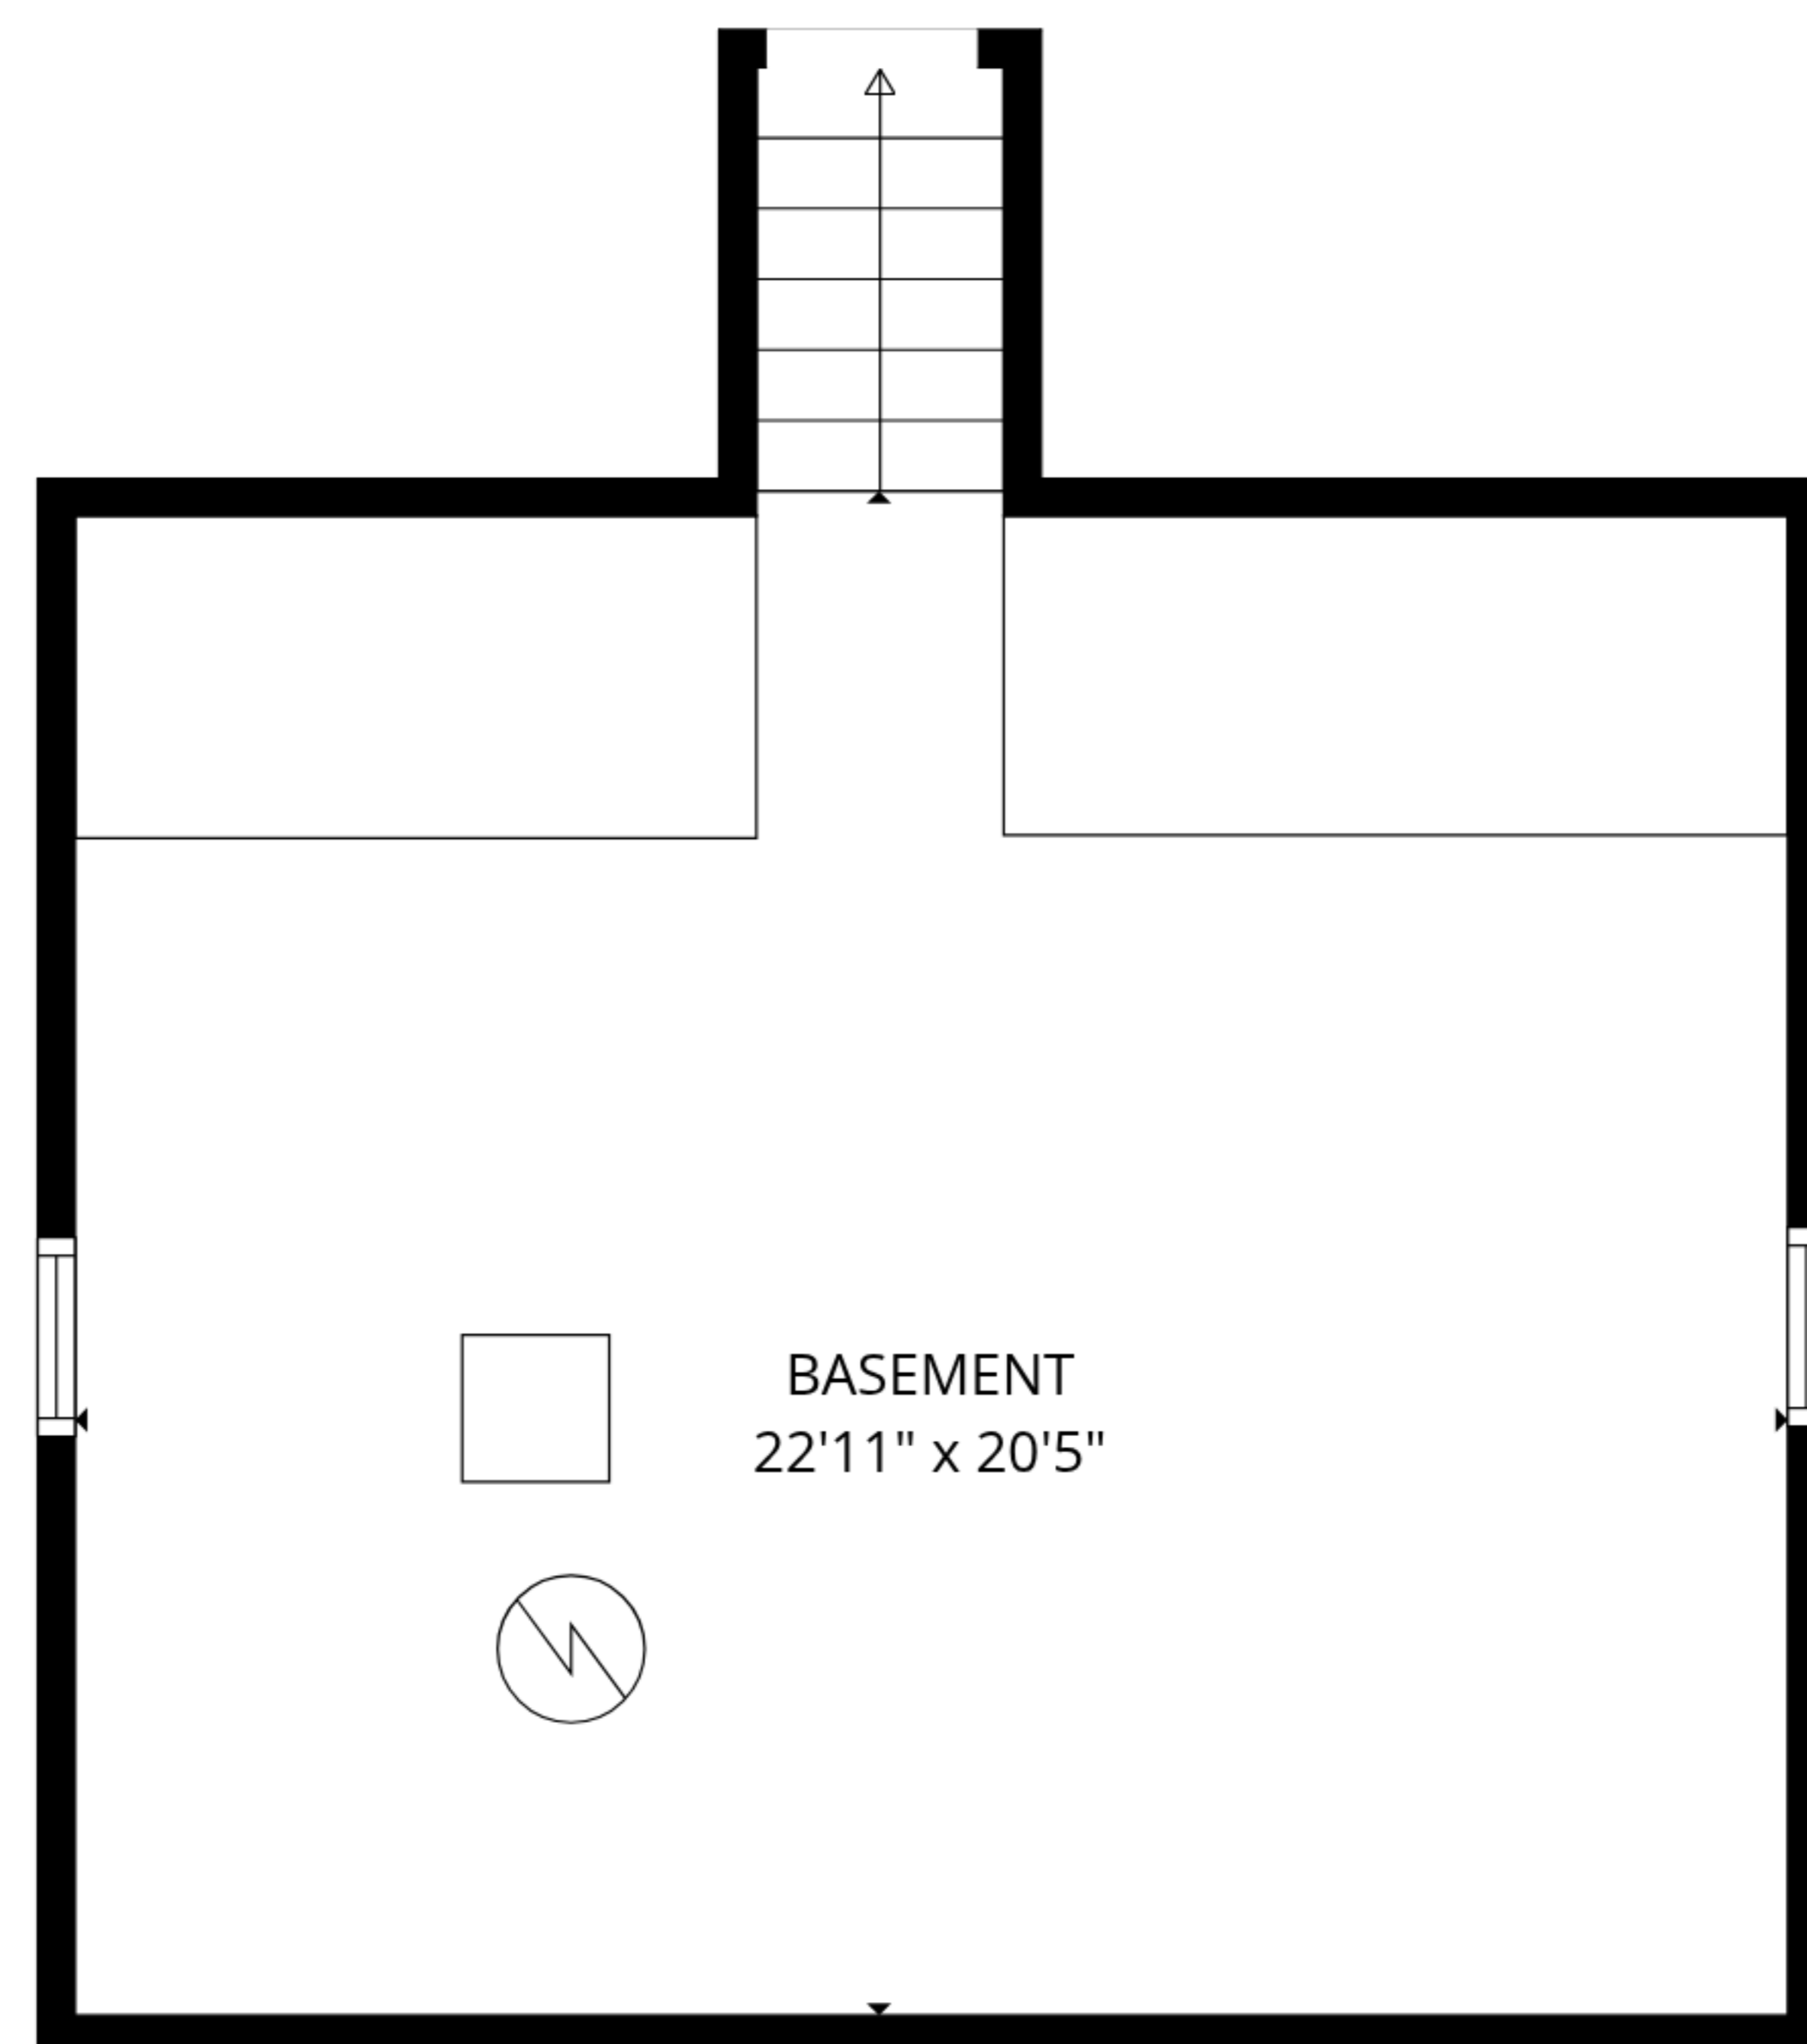

TOTAL: 1071 sq. ft

Basement: 0 sq. ft, 1st floor: 1071 sq. ft

EXCLUDED AREAS: BASEMENT: 480 sq. ft, WALLS: 132 sq. ft

SIZES AND DIMENSIONS ARE APPROXIMATE, ACTUAL MAY VARY.

TOTAL: 1071 sq. ft

Basement: 0 sq. ft, 1st floor: 1071 sq. ft

EXCLUDED AREAS: BASEMENT: 480 sq. ft, WALLS: 132 sq. ft

SIZES AND DIMENSIONS ARE APPROXIMATE, ACTUAL MAY VARY.

Basement

1st floor

TOTAL: 1071 sq. ft
 Basement: 0 sq. ft, 1st floor: 1071 sq. ft
 EXCLUDED AREAS: BASEMENT: 480 sq. ft, WALLS: 132 sq. ft

SIZES AND DIMENSIONS ARE APPROXIMATE, ACTUAL MAY VARY.