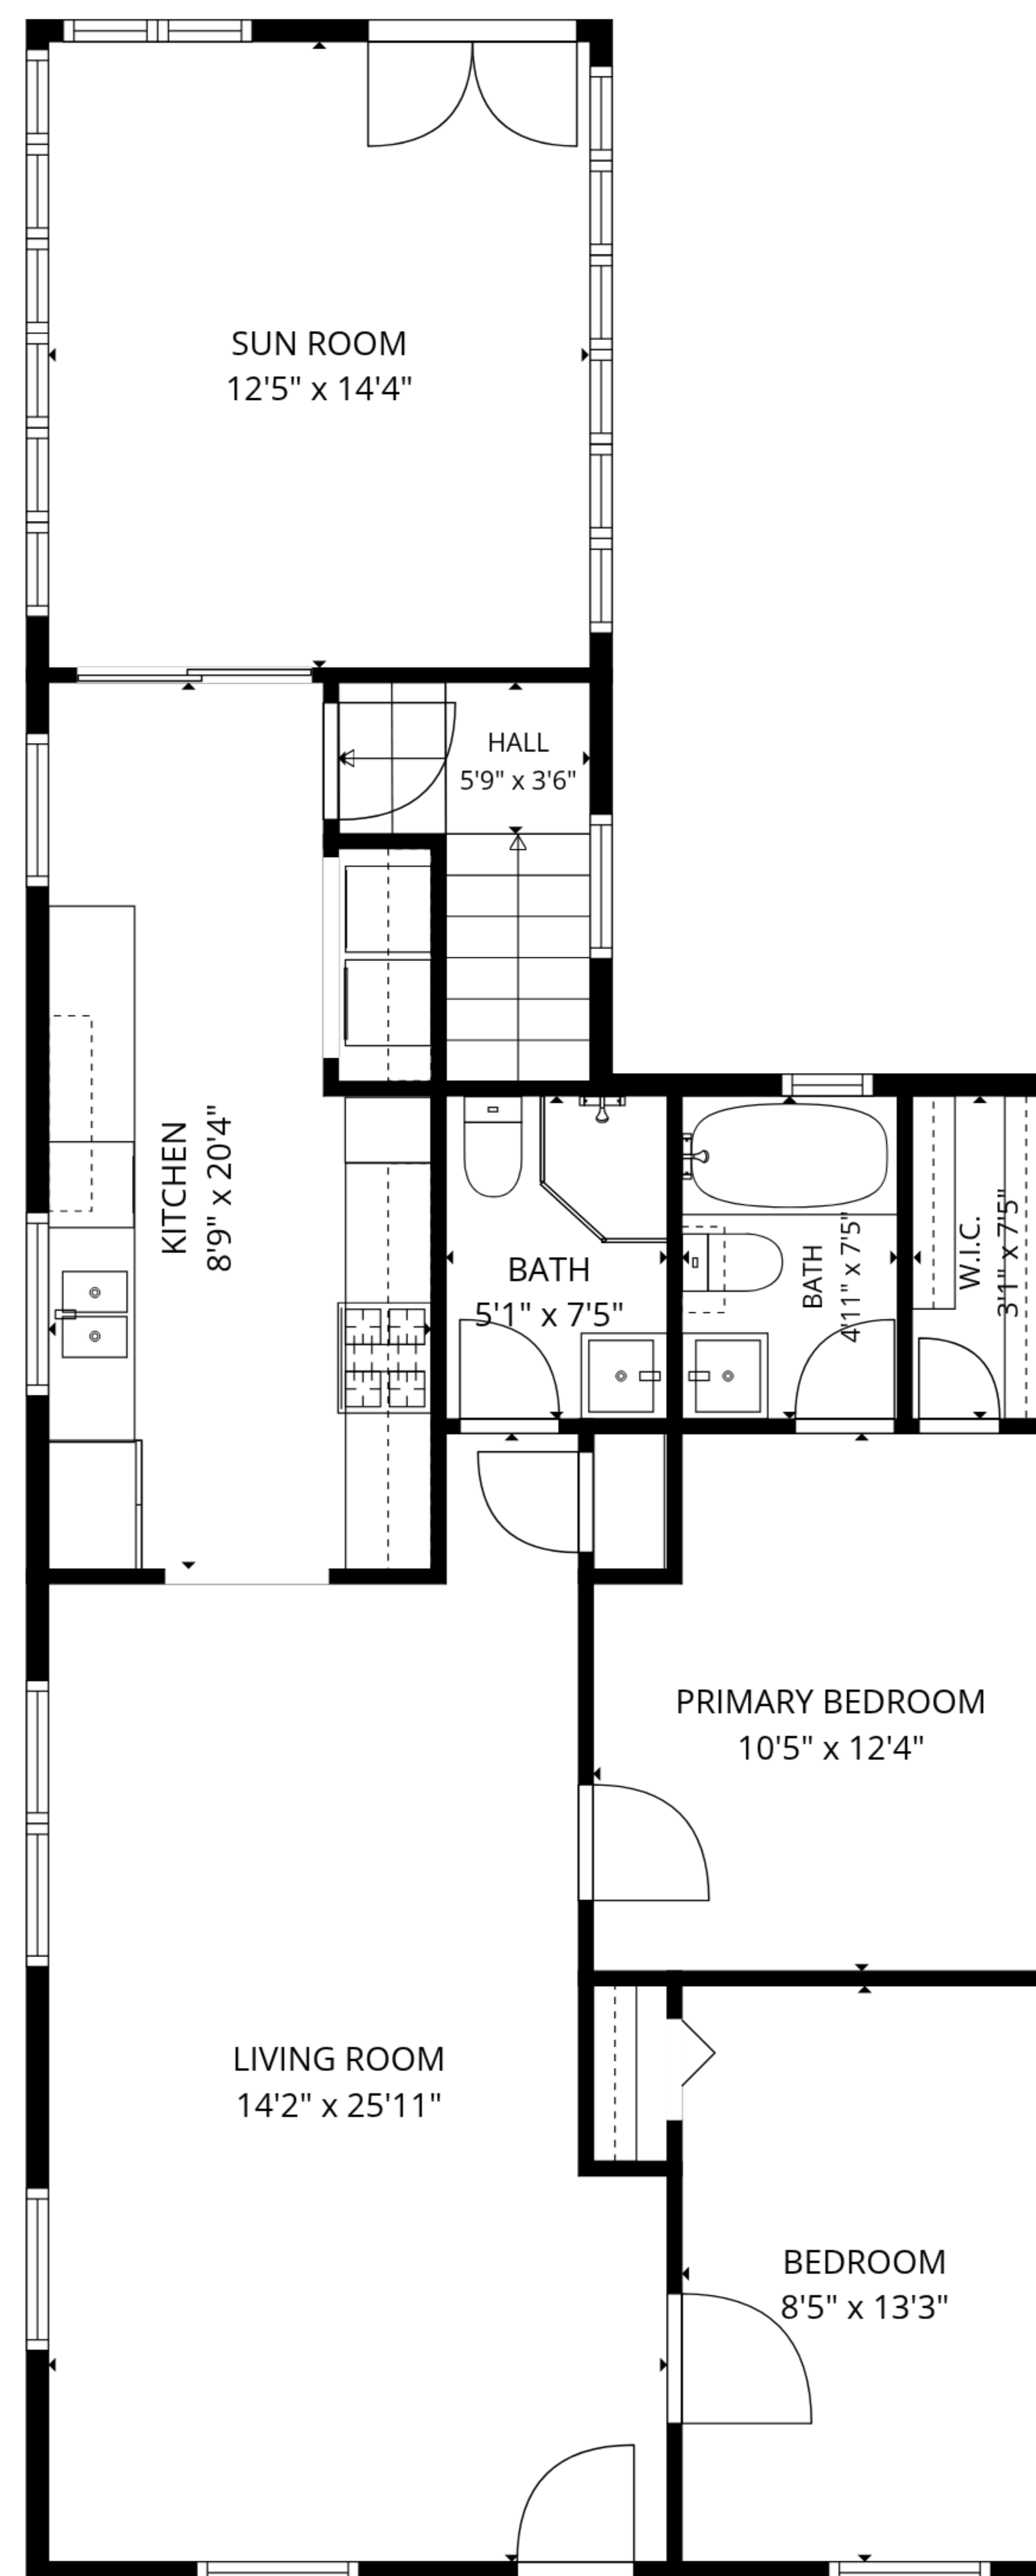

TOTAL: 1071 sq. ft

Basement: 0 sq. ft, 1st floor: 1071 sq. ft

EXCLUDED AREAS: BASEMENT: 480 sq. ft, WALLS: 132 sq. ft

SIZES AND DIMENSIONS ARE APPROXIMATE, ACTUAL MAY VARY.

TOTAL: 1071 sq. ft

Basement: 0 sq. ft, 1st floor: 1071 sq. ft

EXCLUDED AREAS: BASEMENT: 480 sq. ft, WALLS: 132 sq. ft

SIZES AND DIMENSIONS ARE APPROXIMATE, ACTUAL MAY VARY.

Basement

1st floor

TOTAL: 1071 sq. ft
 Basement: 0 sq. ft, 1st floor: 1071 sq. ft
 EXCLUDED AREAS: BASEMENT: 480 sq. ft, WALLS: 132 sq. ft

SIZES AND DIMENSIONS ARE APPROXIMATE, ACTUAL MAY VARY.