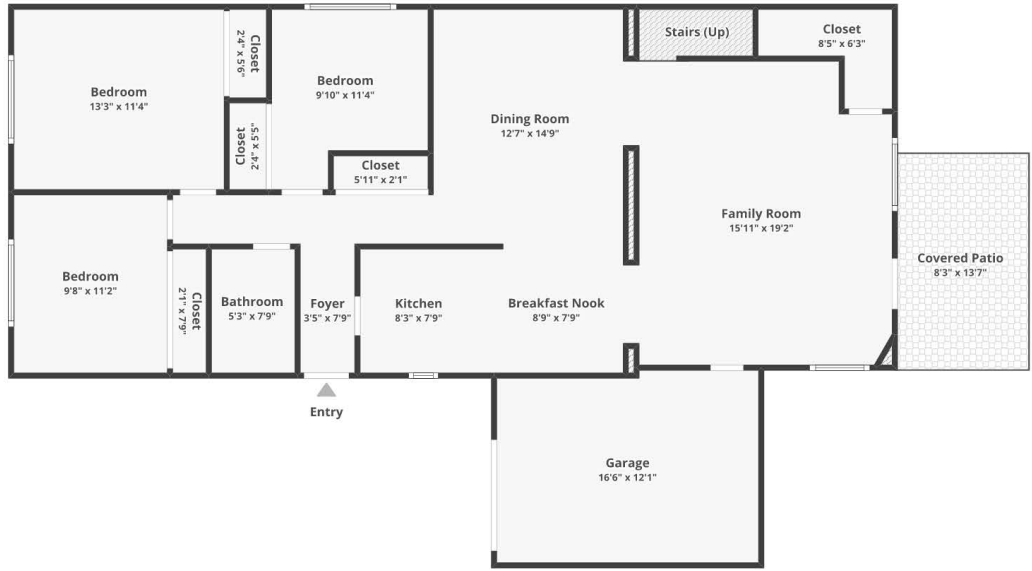

111 E 21st St, Tracy, CA 95376

Total finished area: ~1,538.77 sq. ft.

FLOOR 1
Finished area: ~1,177.15 sq. ft.

FLOOR 2
Finished area: ~361.63 sq. ft.