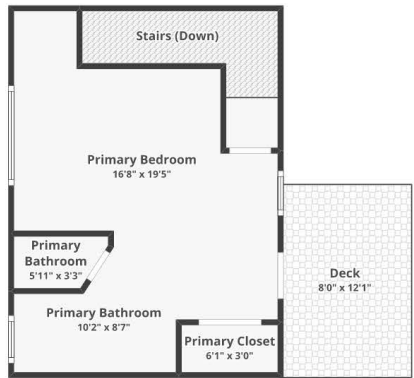

111 E 21st St, Tracy, CA 95376

Total finished area: ~1,538.77 sq. ft.

FLOOR 1
Finished area: ~1,177.15 sq. ft.

FLOOR 2
Finished area: ~361.63 sq. ft.