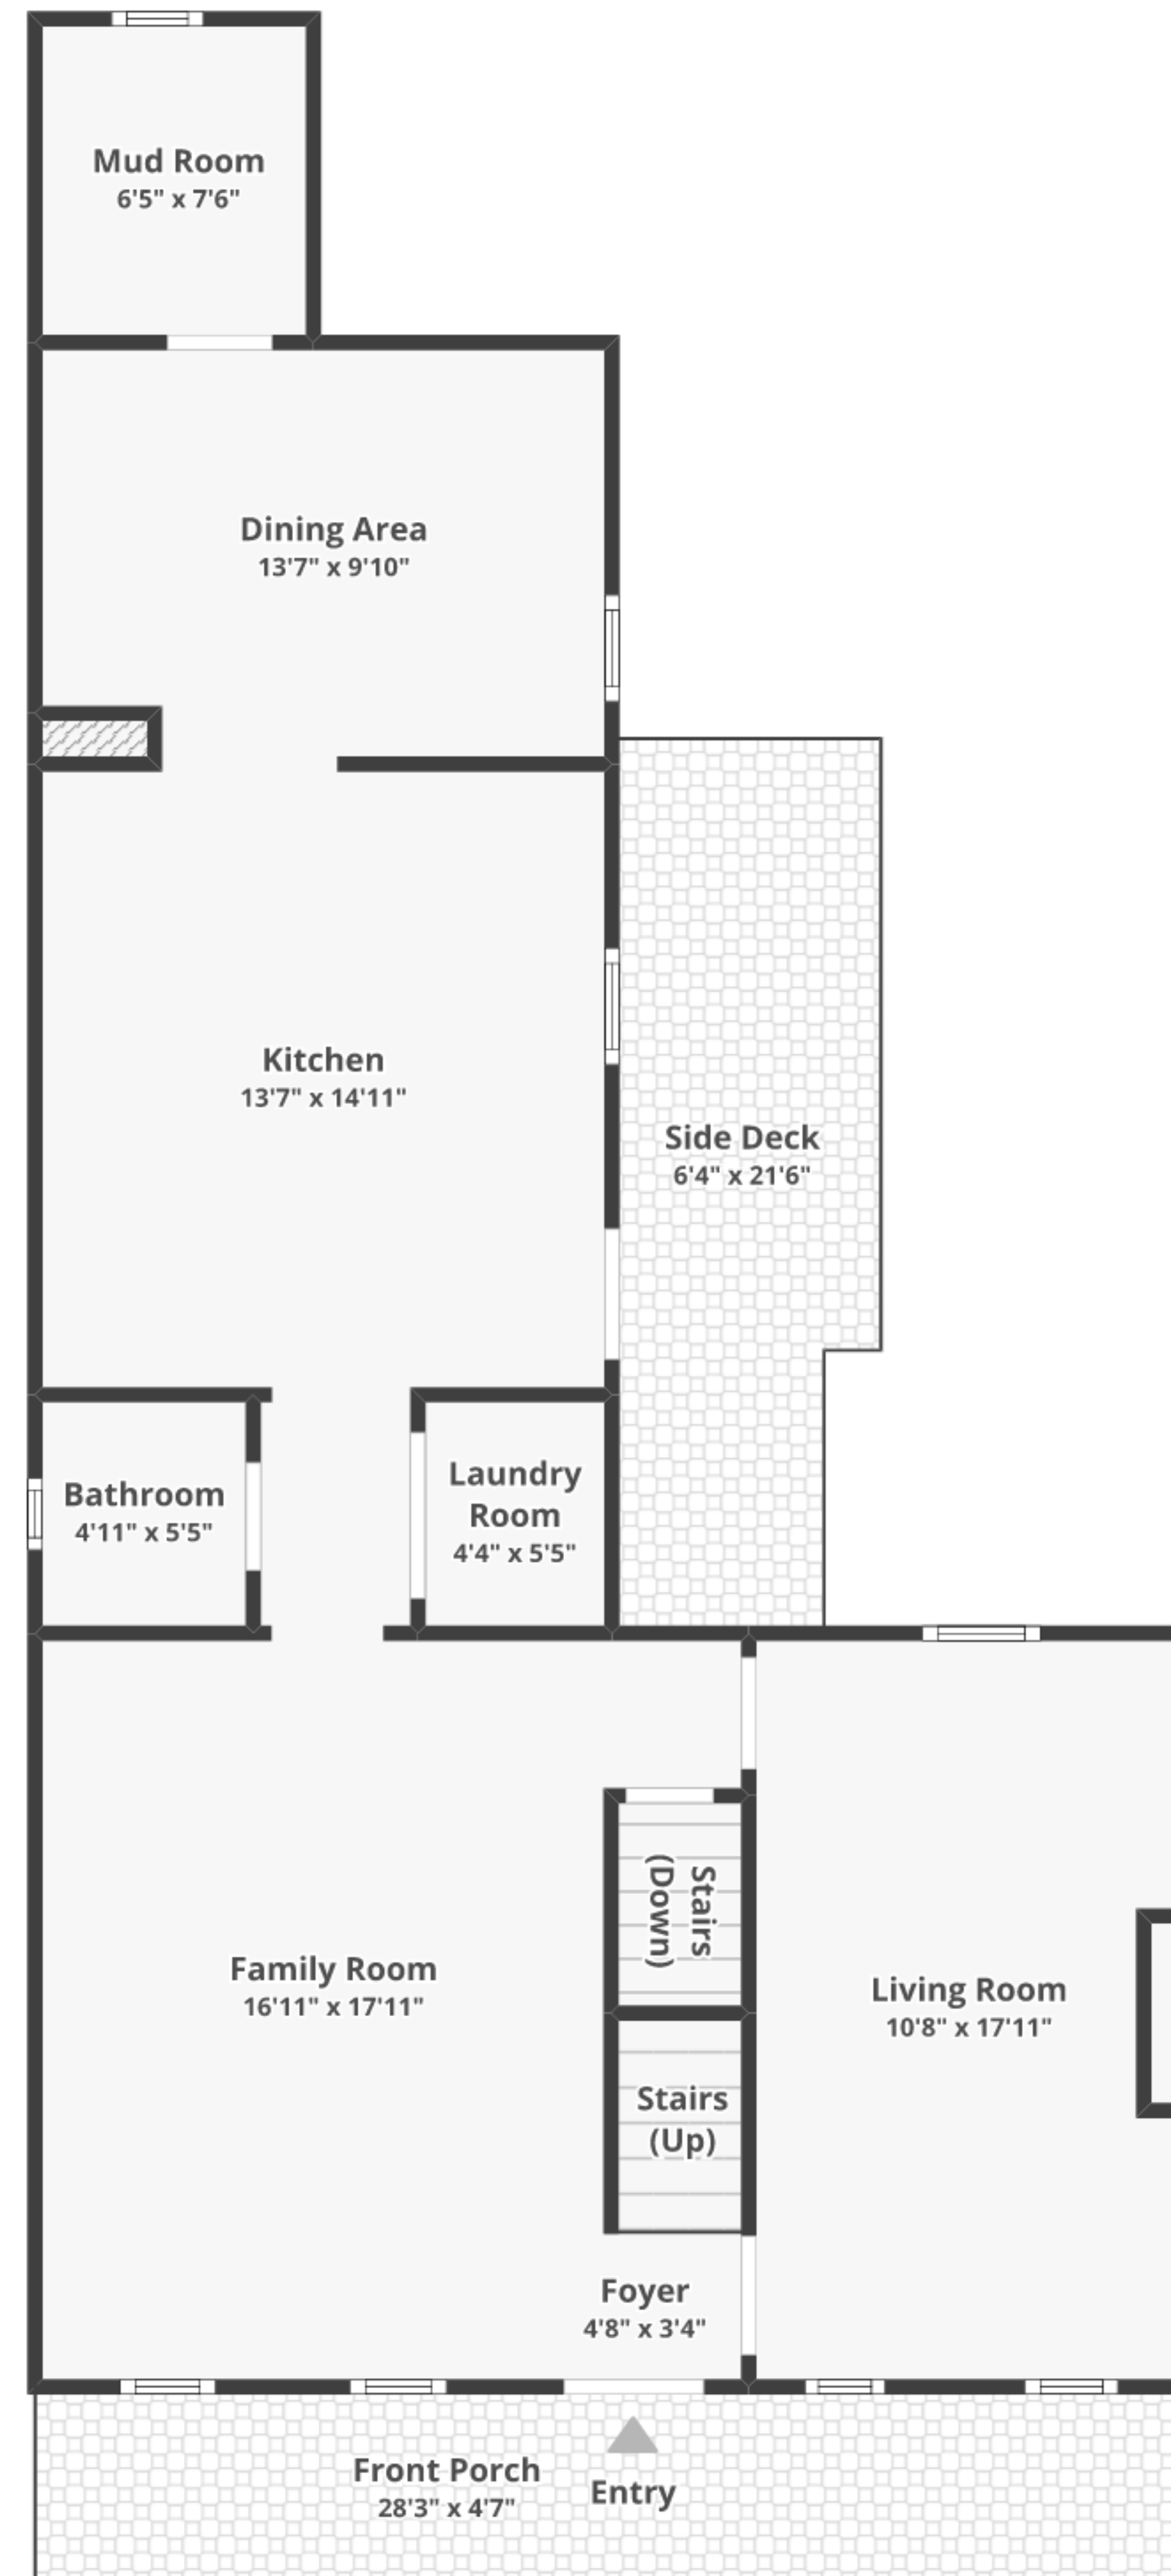

18 N Berne St, Schuylkill Haven, PA 17972

Total finished area: ~2,114.01 sq. ft.

Total unfinished area: ~395.6 sq. ft.

Floor 1

Finished area: ~924.59 sq. ft.

Unfinished area: ~2.17 sq. ft.