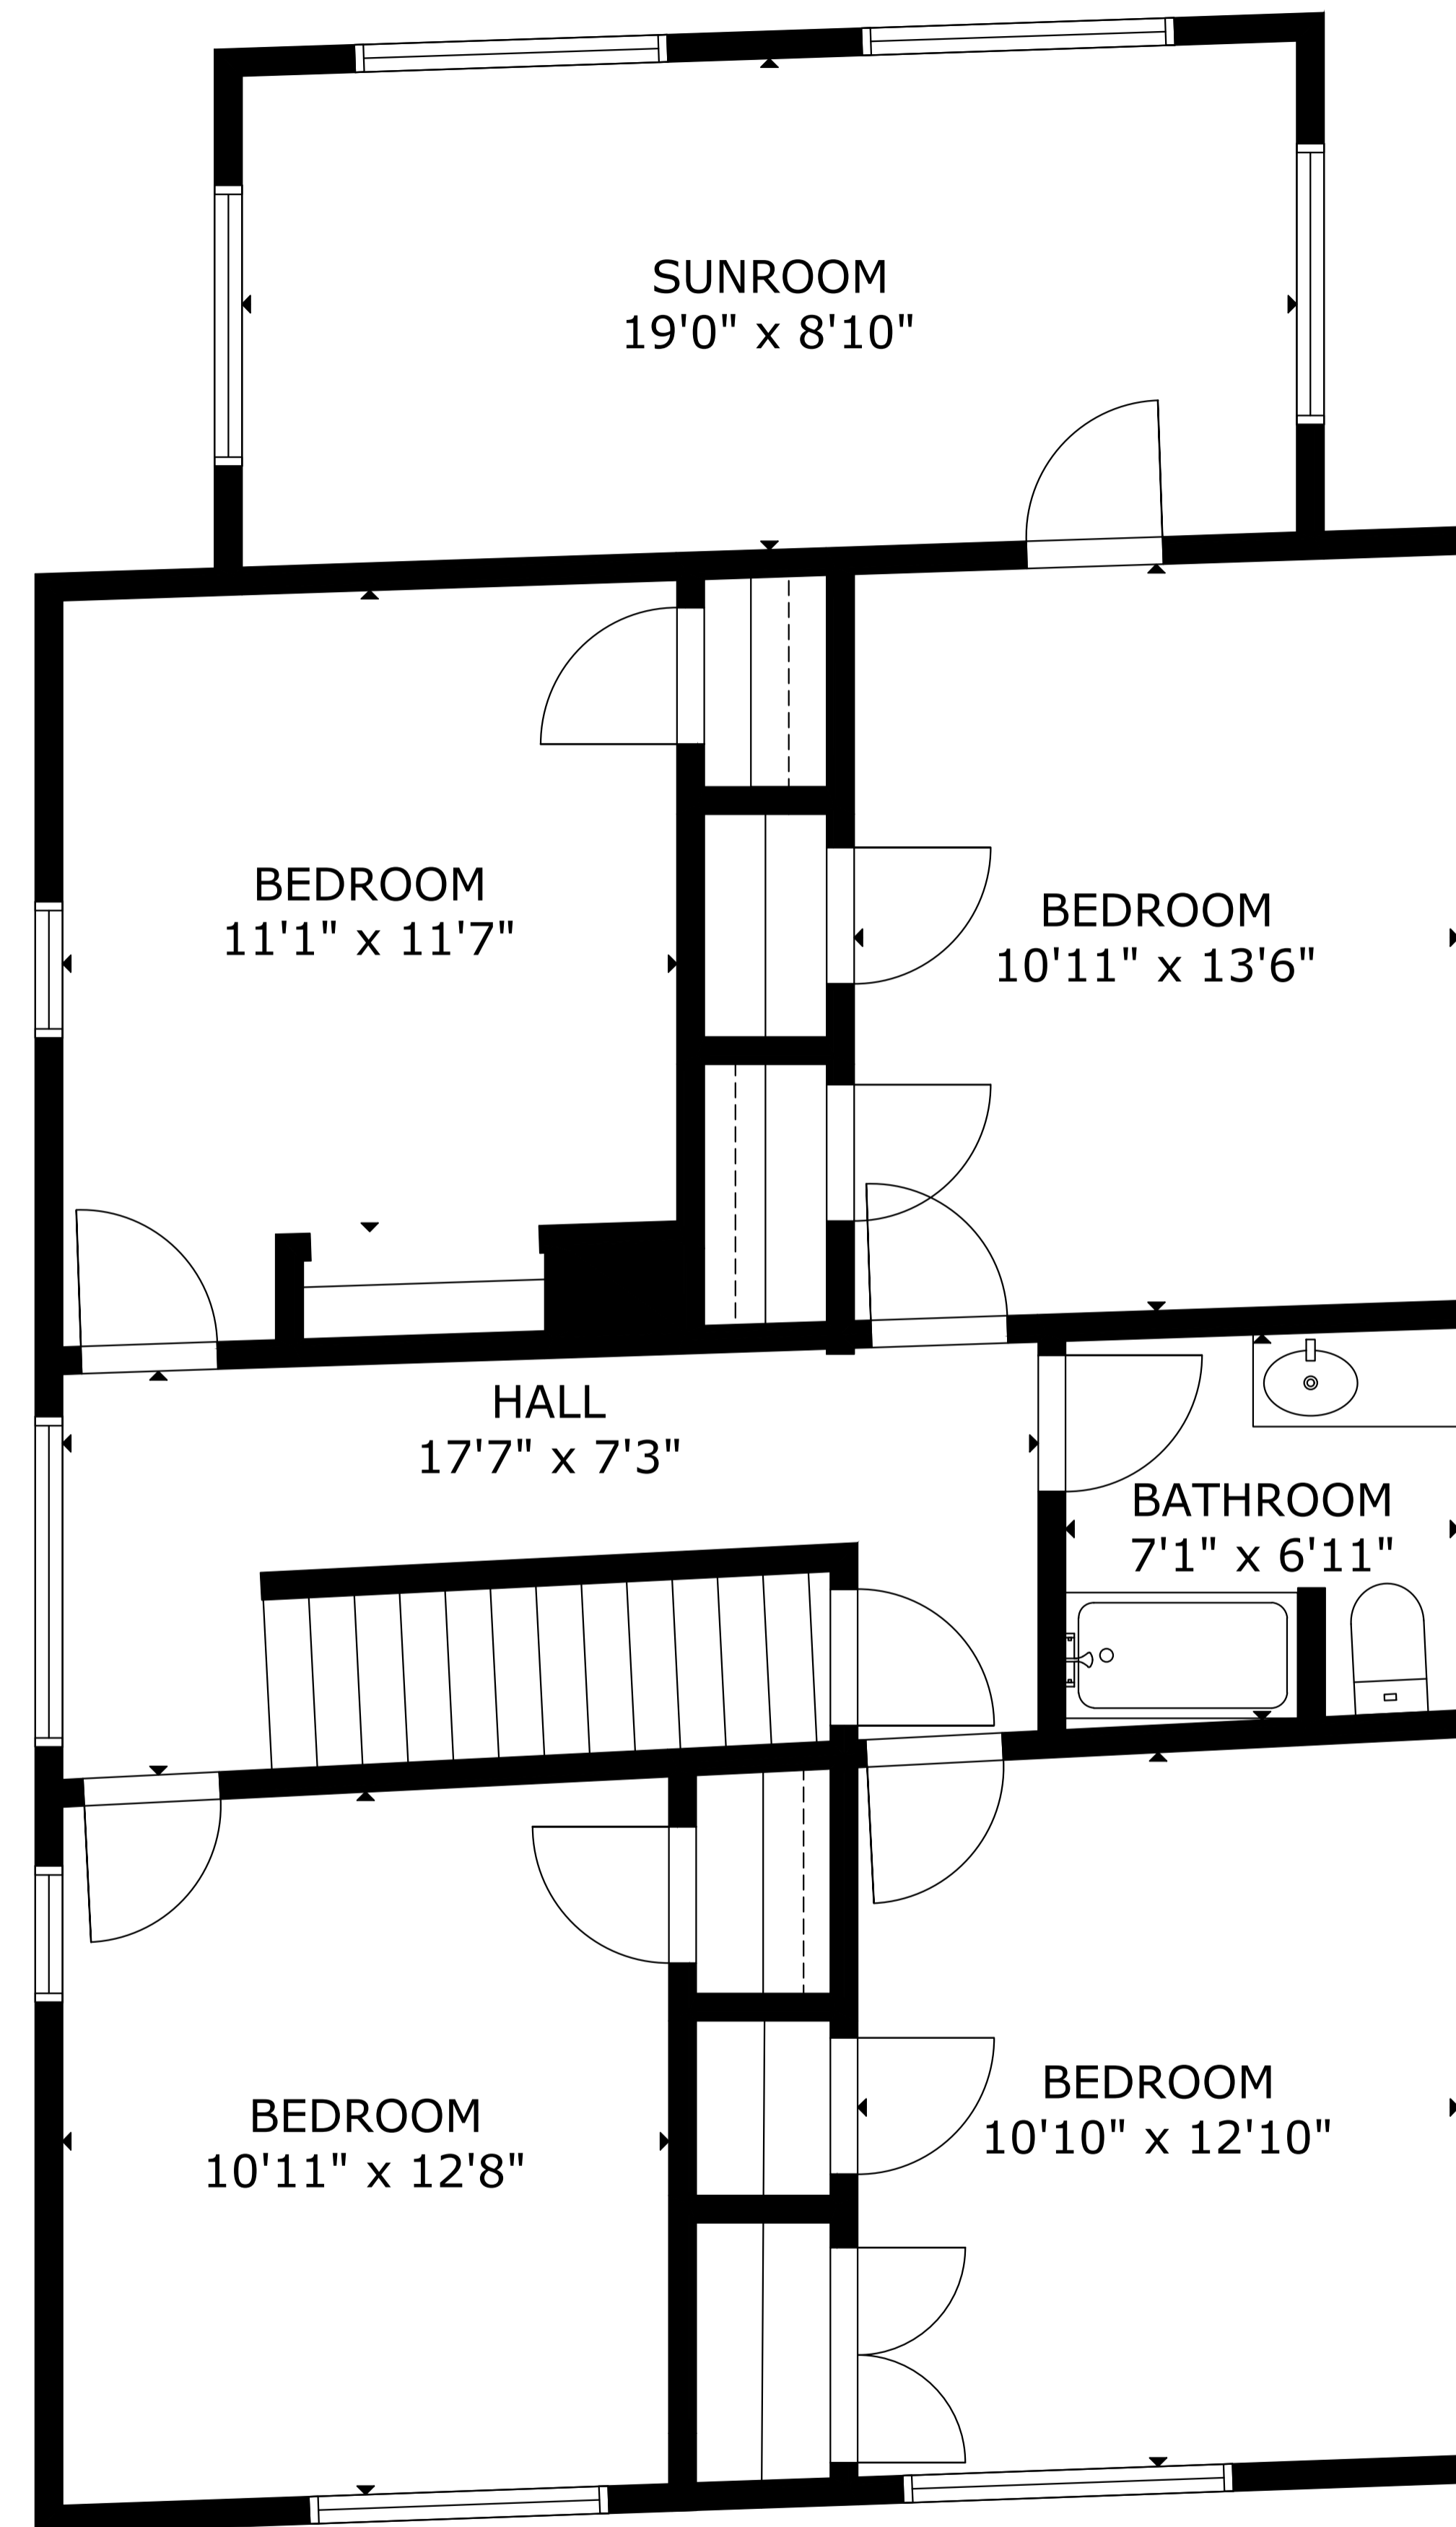

# 119 Overpeck Ave, , Ridgefield Park, NJ, 07660, United States

GROSS INTERNAL AREA

TOTAL: 3,694 sq ft

LOWER FLOOR: 951 sq ft, MAIN FLOOR: 1,039 sq ft

SECOND FLOOR: 1,042 sq ft, ATTIC: 662 sq ft

EXCLUDED AREAS: PATIO: 528 sq ft

THIS FLOOR PLAN IS PROVIDED FOR ILLUSTRATION PURPOSES ONLY WITH THE PERMISSION OF THE SELLER. ROOM POSITIONS AND DIMENSIONS ARE APPROXIMATE AND ARE NOT GUARANTEED TO BE EXACT OR TO SCALE. THE BUYER SHOULD CONFIRM MEASUREMENTS FOR ACCURACY.