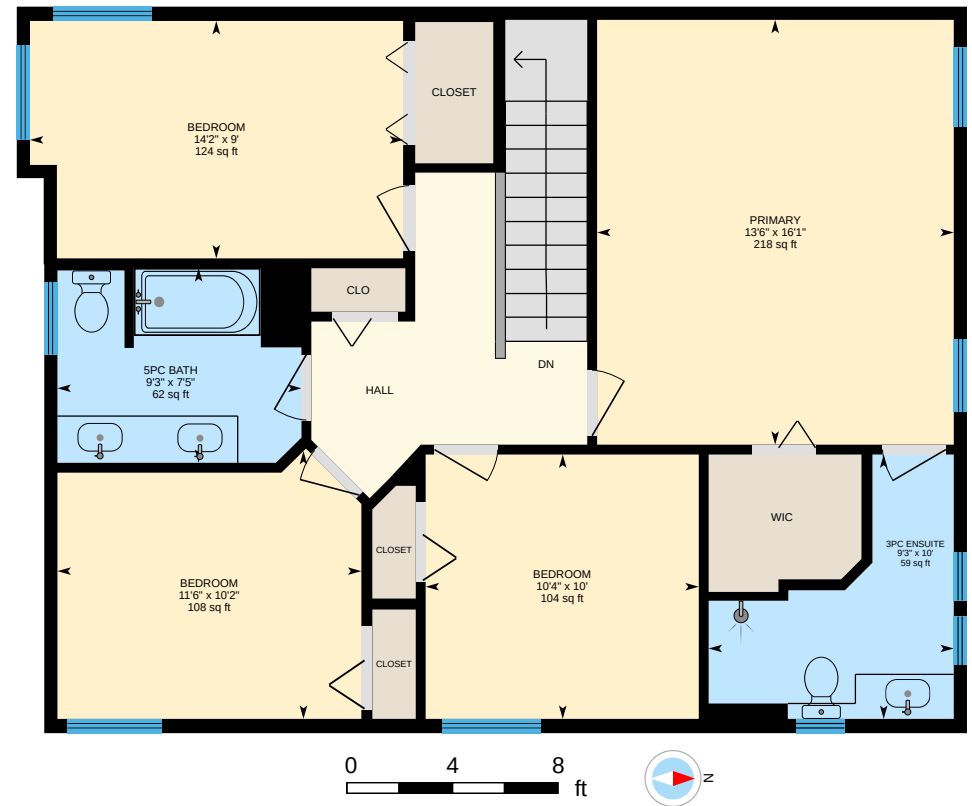

T&T Real Estate Team
ISLAND HOMES
4 YOU *It's a Lifestyle*

Tim Webb & Tina Gonzalez

Stonehaus Realty

250.240.3222 Tim

info@islandhomes4you.com

Main Floor (8ft - 11ft 10in)

Exterior Area 1296.06 sq ft

2nd Floor (8ft)

Exterior Area 967.88 sq ft

6324 Lasalle Rd, Nanaimo, BC

For illustrative purposes only. All reported dimensions, property sizes and floor areas are approximate and subject to independent verification. To the extent permitted by law, no warranty is made as to accuracy or completeness, and no liability will be accepted for any errors or omissions.