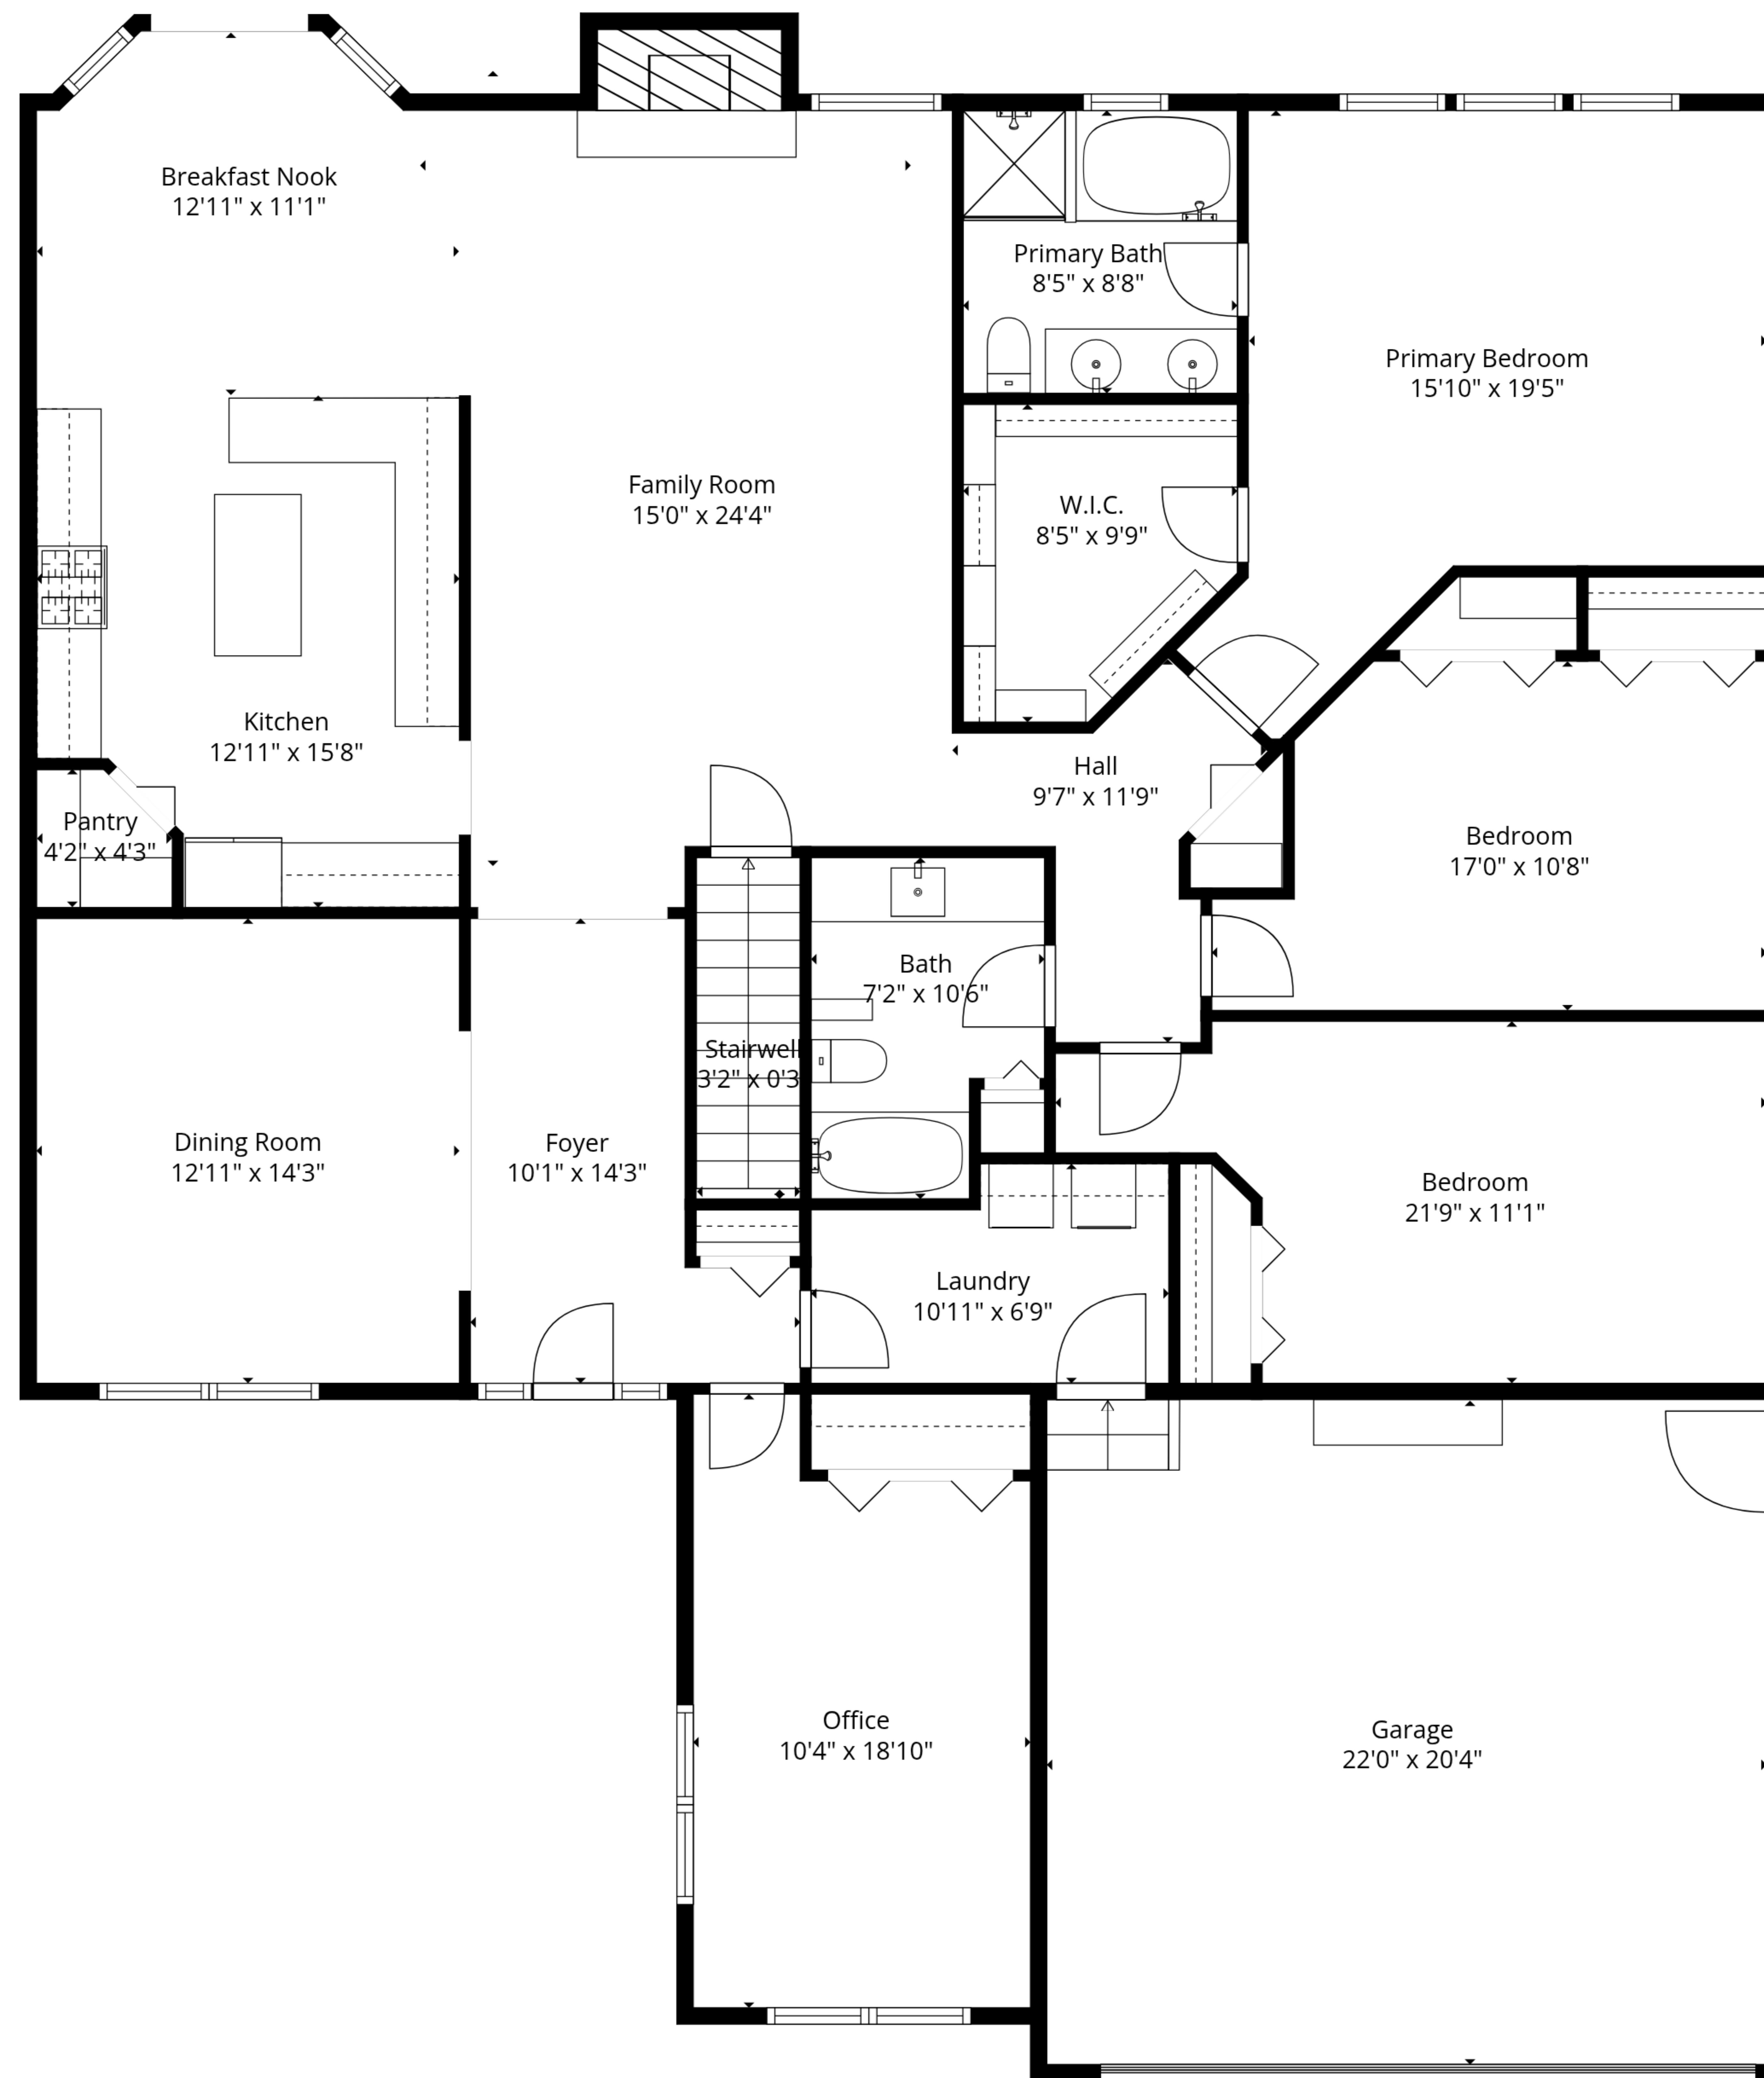

**TOTAL: 2252 sq. ft**

Basement: 0 sq. ft, 1st floor: 2252 sq. ft

EXCLUDED AREAS: ROOM: 325 sq. ft, BASEMENT: 1743 sq. ft, LOW CEILING: 198 sq. ft,  
 GARAGE: 449 sq. ft, STAIRWELL: 33 sq. ft, FIREPLACE: 17 sq. ft,  
 WALLS: 243 sq. ft