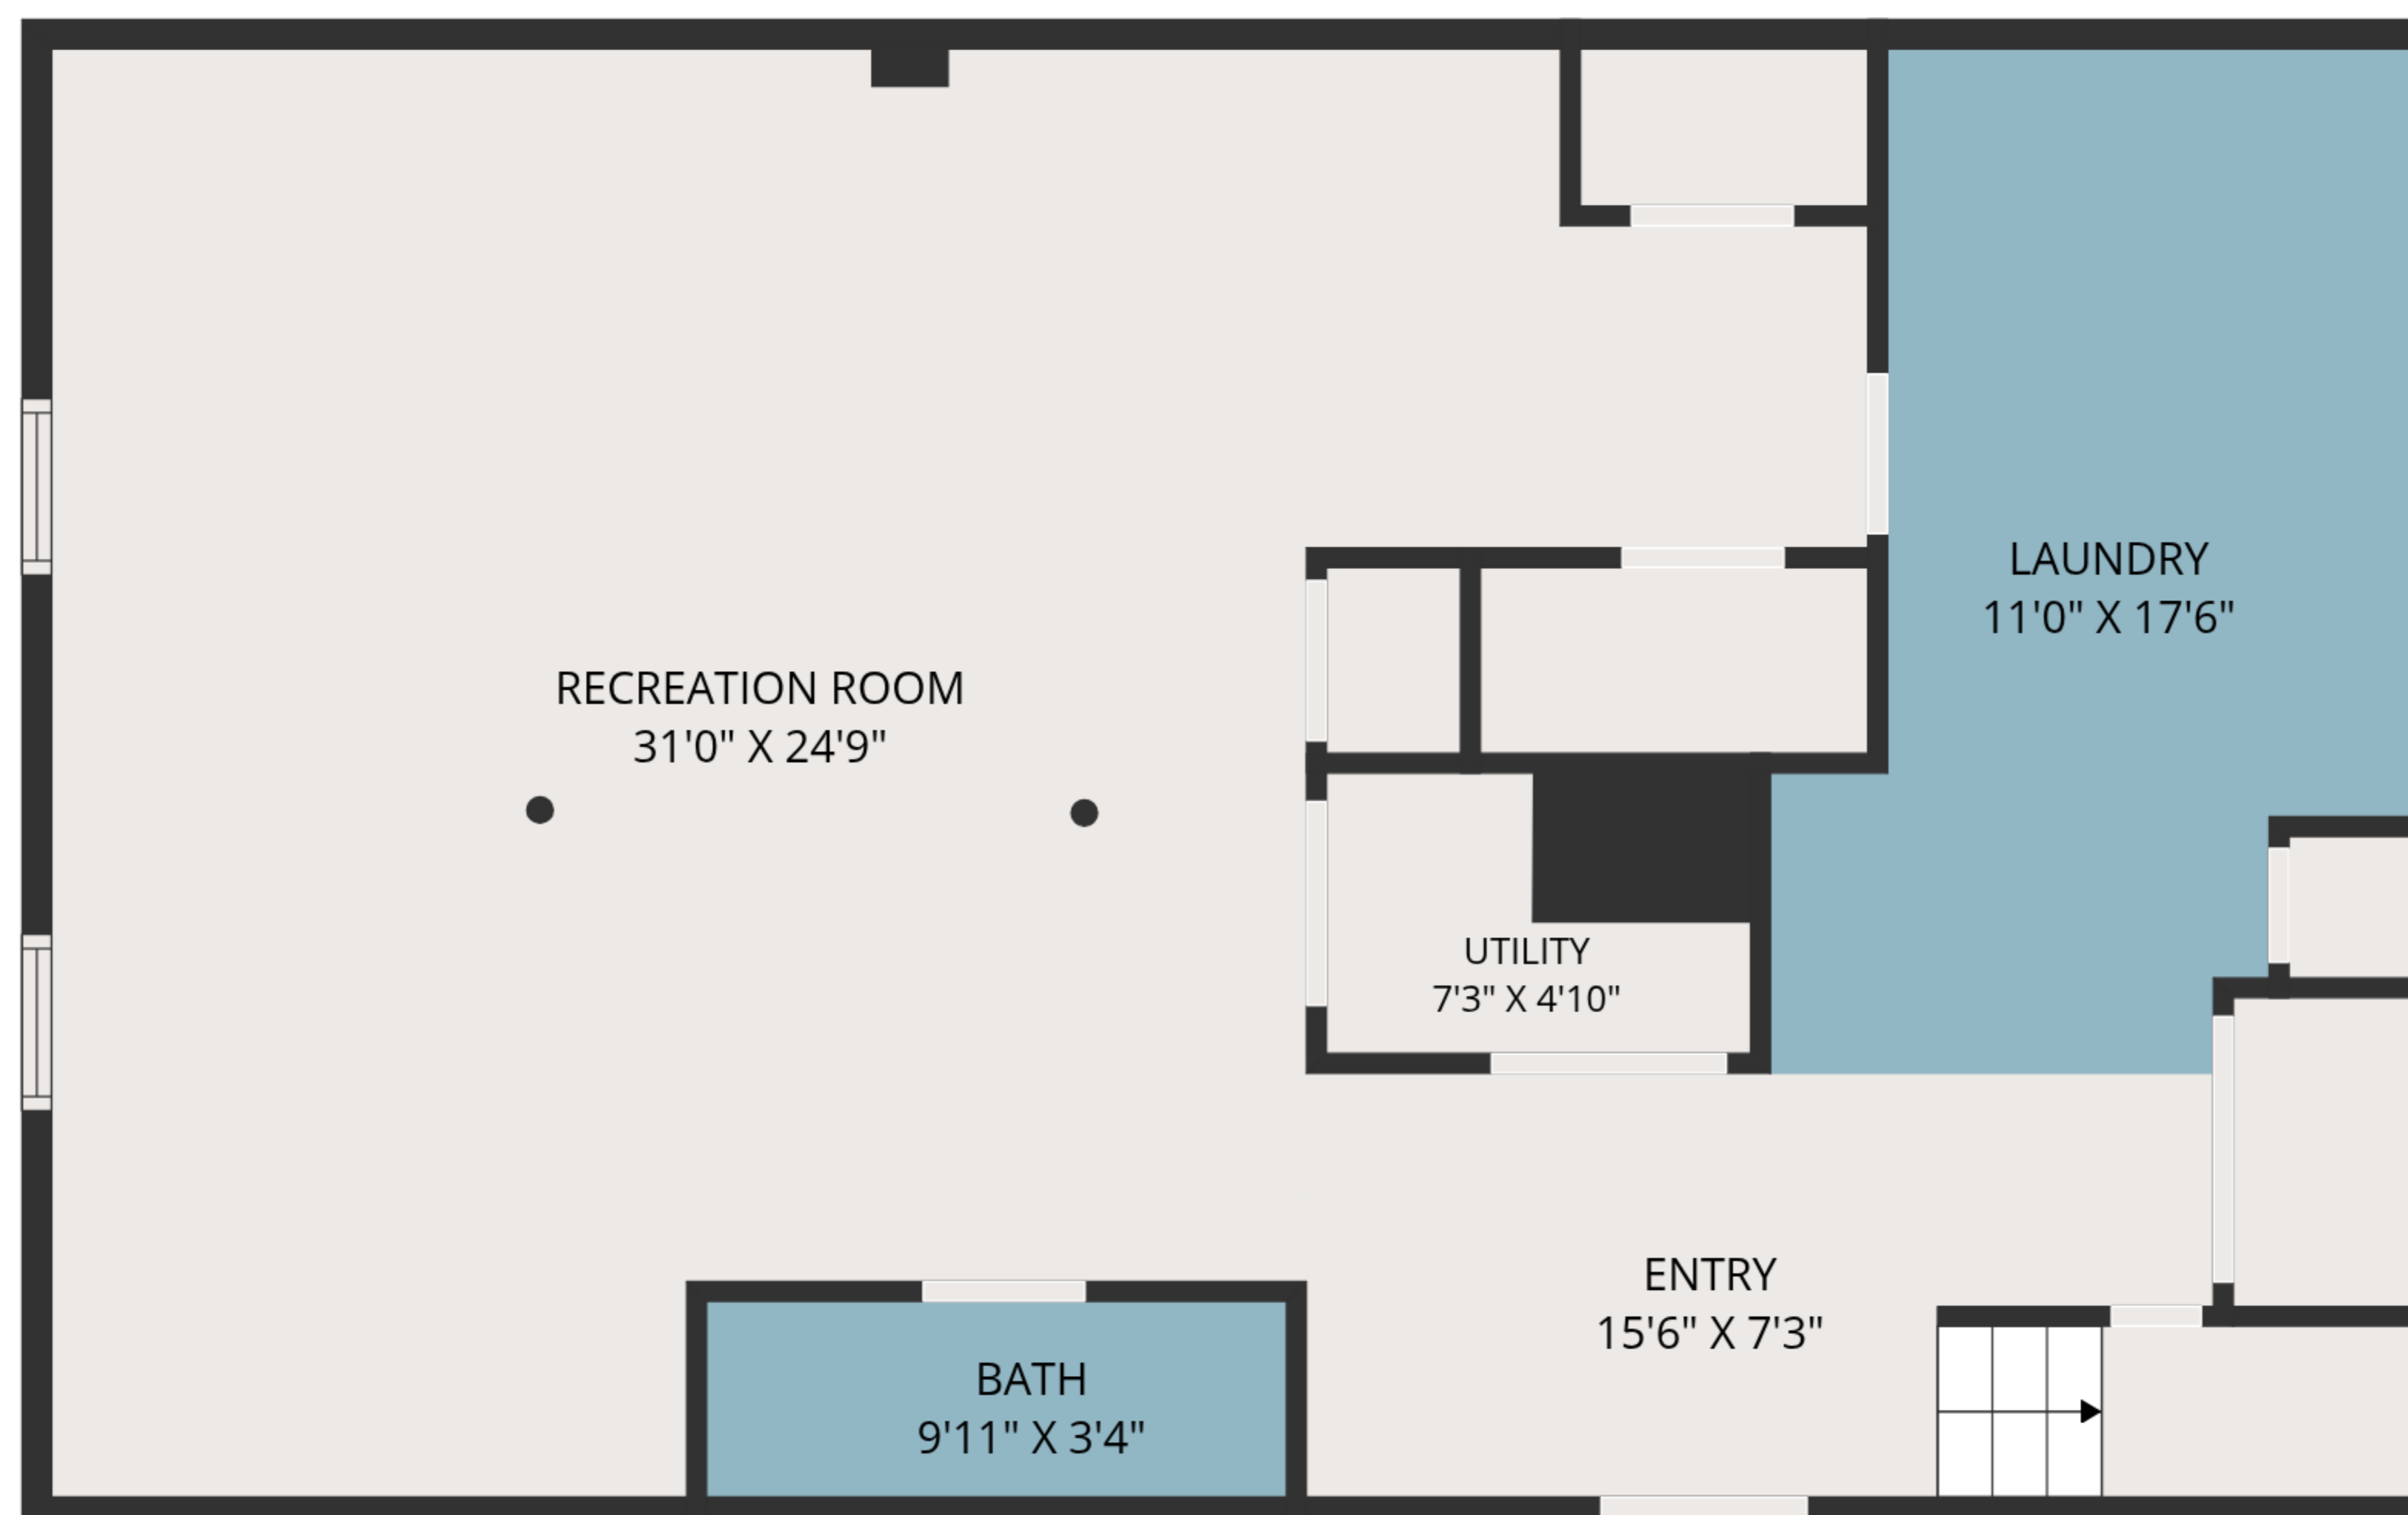

**TOTAL: 2428 sq. ft**  
Basement: 941 sq. ft, 1st floor: 1487 sq. ft  
EXCLUDED AREAS: UNDEFINED: 23 sq. ft, UTILITY: 35 sq. ft, FIREPLACE: 16 sq. ft,  
WALLS: 152 sq. ft

MEASUREMENTS ARE DEEMED HIGHLY RELIABLE BUT NOT GUARANTEED.

1ST FLOOR

BASEMENT

**TOTAL: 2428 sq. ft**  
 Basement: 941 sq. ft, 1st floor: 1487 sq. ft  
 EXCLUDED AREAS: UNDEFINED: 23 sq. ft, UTILITY: 35 sq. ft, FIREPLACE: 16 sq. ft,  
 WALLS: 152 sq. ft

MEASUREMENTS ARE DEEMED HIGHLY RELIABLE BUT NOT GUARANTEED.