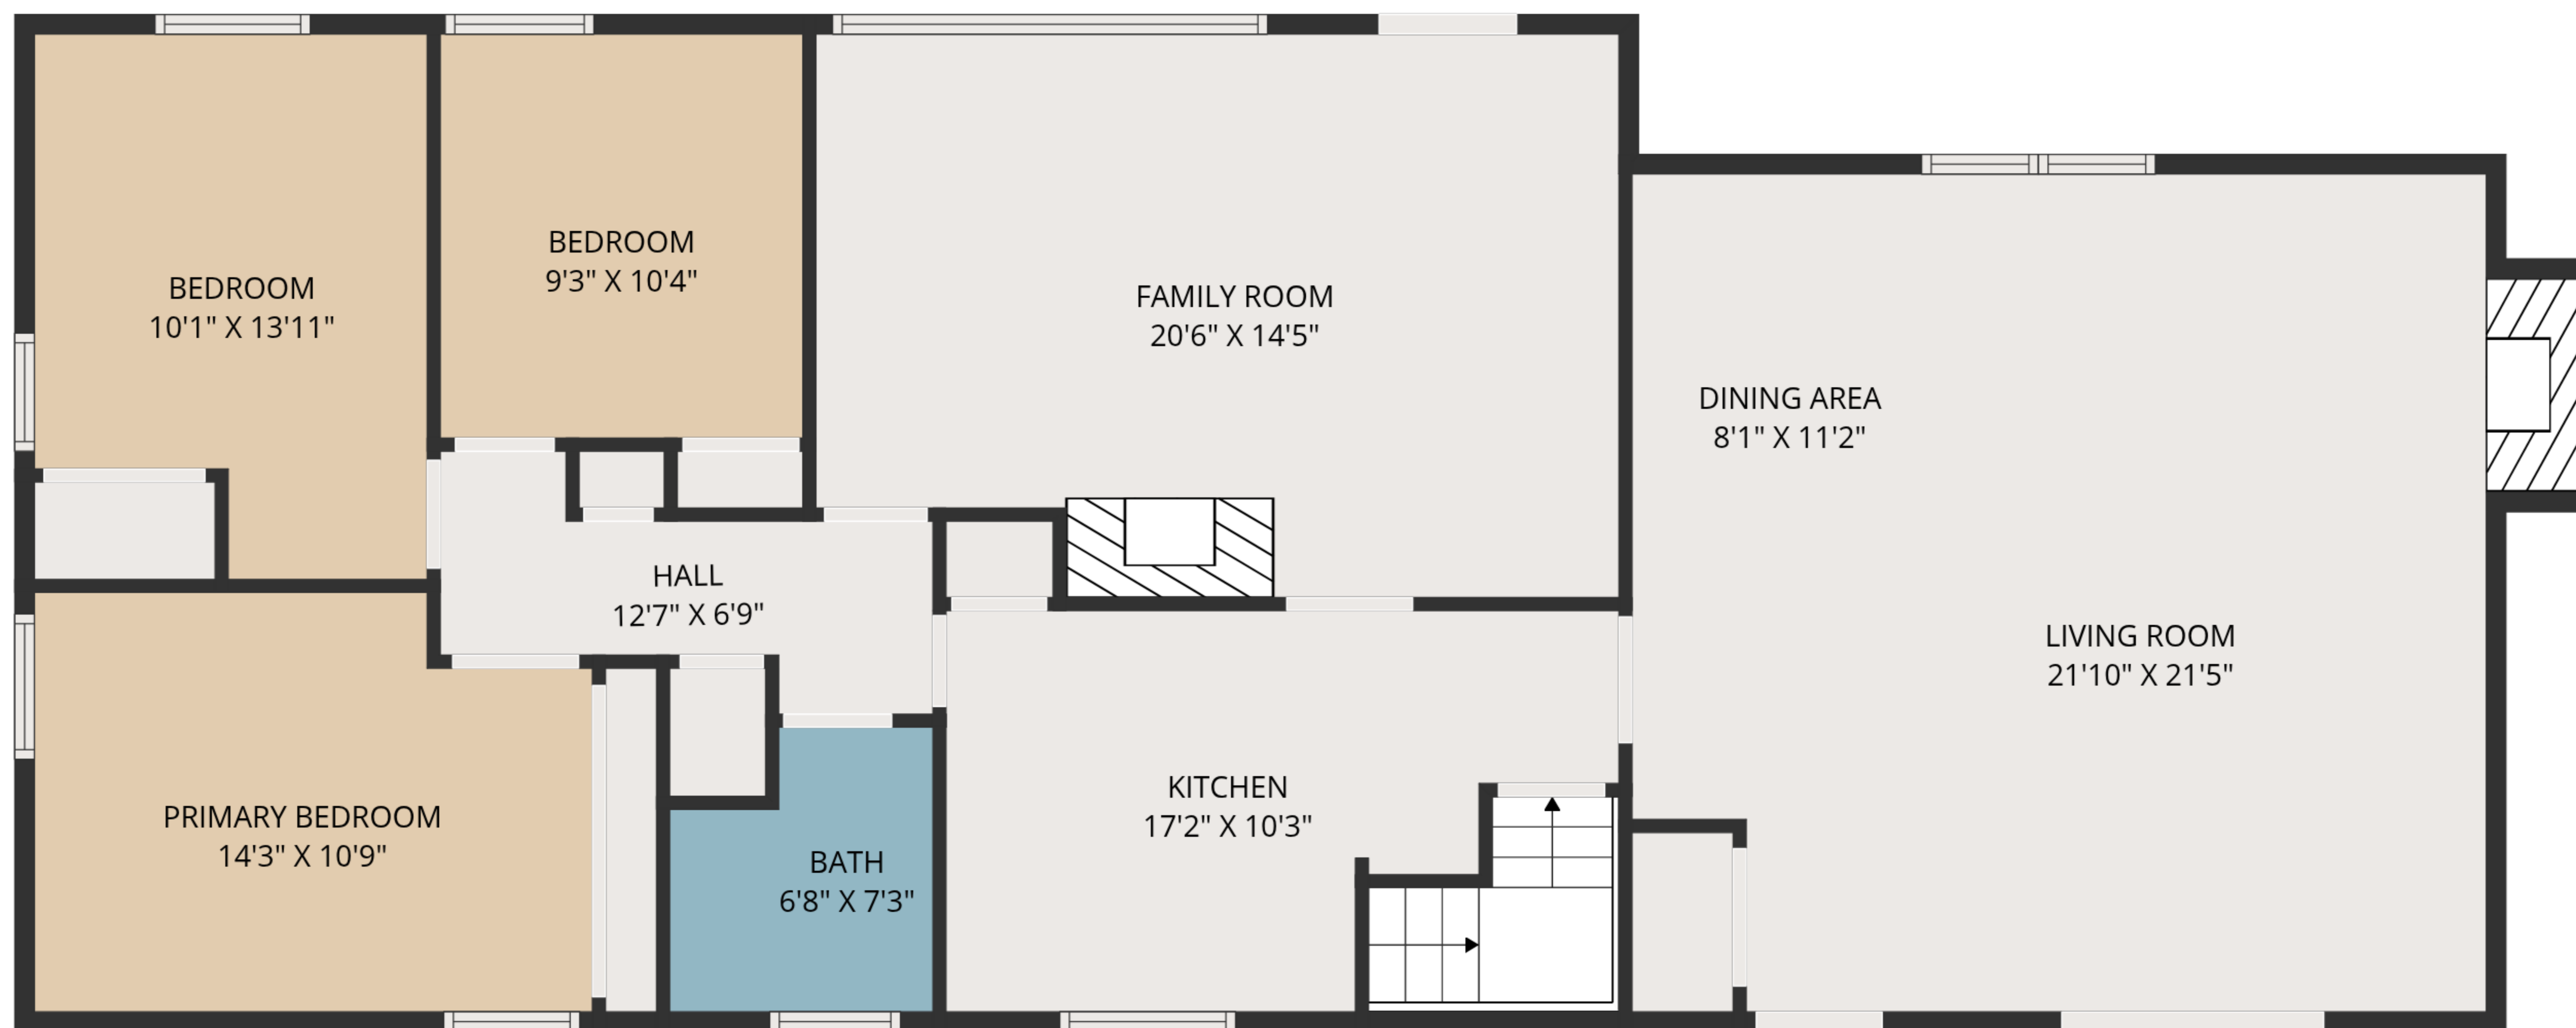

**TOTAL: 2428 sq. ft**  
Basement: 941 sq. ft, 1st floor: 1487 sq. ft  
EXCLUDED AREAS: UNDEFINED: 23 sq. ft, UTILITY: 35 sq. ft, FIREPLACE: 16 sq. ft,  
WALLS: 152 sq. ft

MEASUREMENTS ARE DEEMED HIGHLY RELIABLE BUT NOT GUARANTEED.

1ST FLOOR

BASEMENT

**TOTAL: 2428 sq. ft**  
 Basement: 941 sq. ft, 1st floor: 1487 sq. ft  
 EXCLUDED AREAS: UNDEFINED: 23 sq. ft, UTILITY: 35 sq. ft, FIREPLACE: 16 sq. ft,  
 WALLS: 152 sq. ft

MEASUREMENTS ARE DEEMED HIGHLY RELIABLE BUT NOT GUARANTEED.