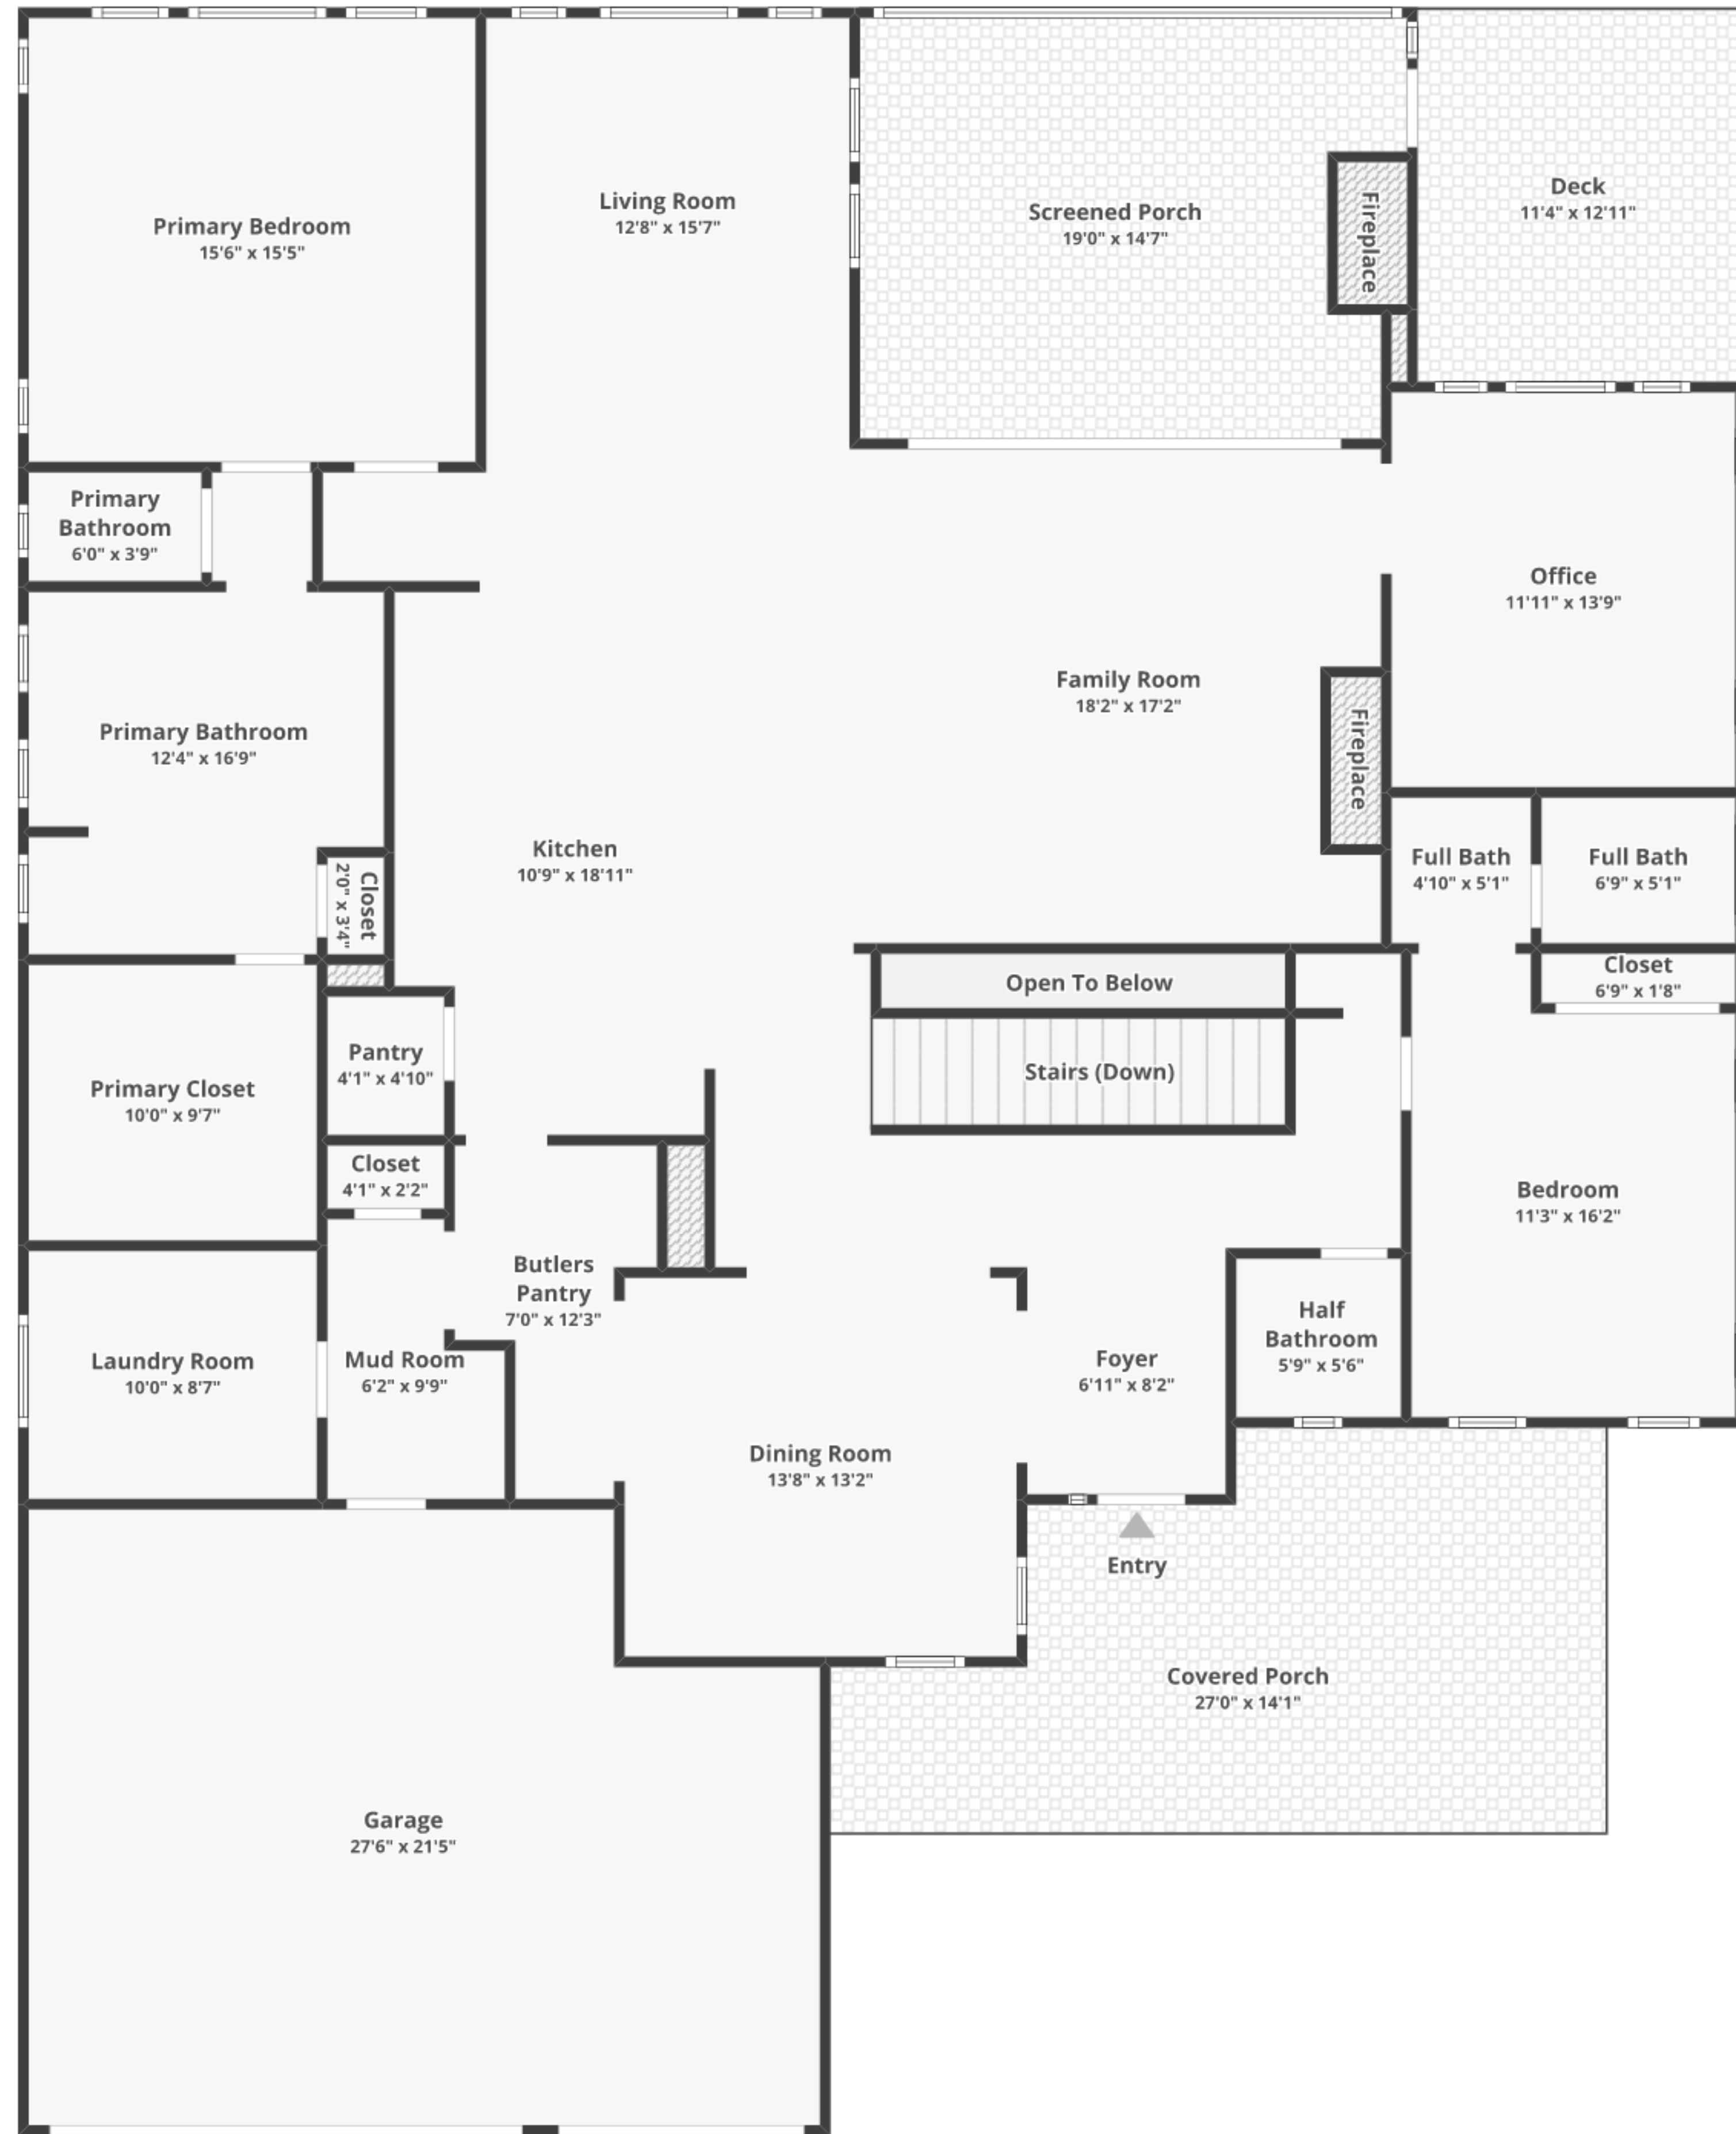

# 124 Nandina Pl, Lake Frederick, VA 22630

Total finished area: ~3,959.55 sq. ft.

Total unfinished area: ~ 995.96 sq. ft.

**FLOOR 1**  
Finished area: ~2,493.44 sq. ft.  
Unfinished area: ~29.98 sq. ft.

**BASEMENT**  
Finished area: ~1,466.1 sq. ft.  
Unfinished area: ~965.99 sq. ft.