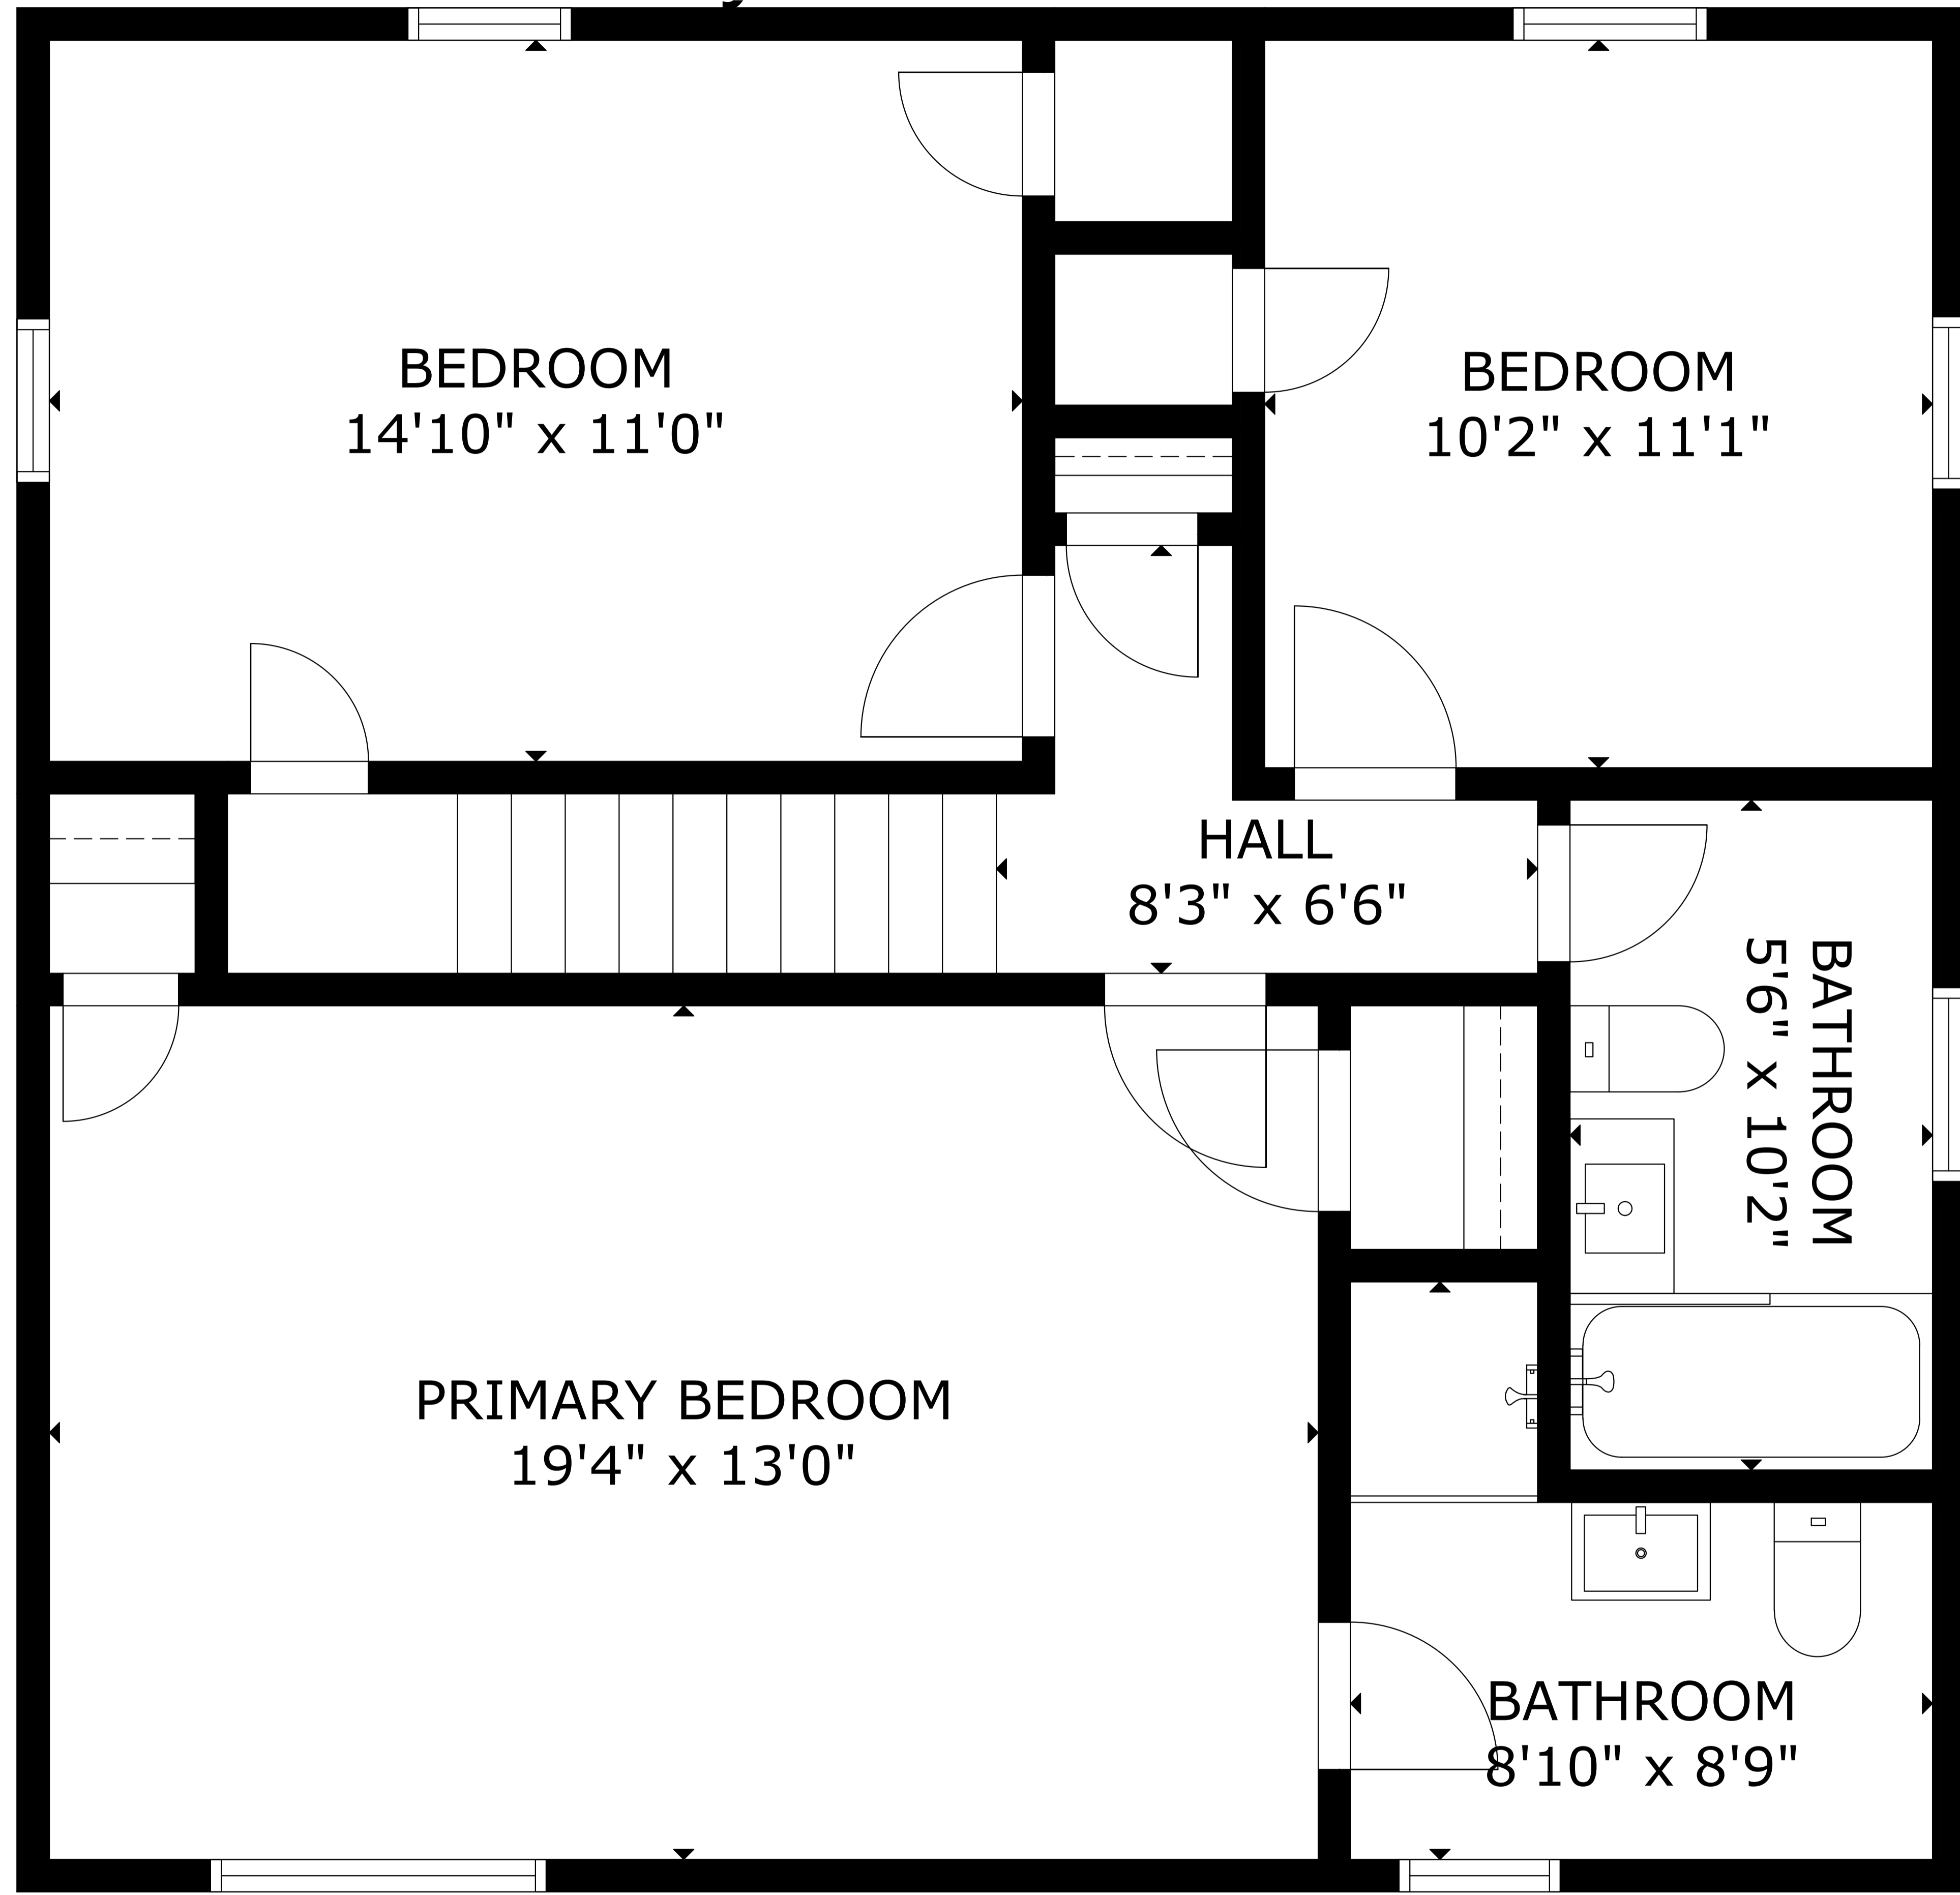

988 Richard Ct, Teaneck, NJ 07666

GROSS INTERNAL AREA

TOTAL: 2,961 sq.ft

BASEMENT: 605 sq.ft, MAIN FLOOR: 801 sq.ft

SECOND FLOOR: 793 sq.ft, ATTIC: 762 sq.ft

EXCLUDED AREAS: GARAGE: 174 sq.ft, DECK: 224 sq.ft

THIS FLOOR PLAN IS PROVIDED FOR ILLUSTRATION PURPOSES ONLY WITH THE PERMISSION OF THE SELLER. ROOM POSITIONS AND DIMENSIONS ARE APPROXIMATE AND ARE NOT GUARANTEED TO BE EXACT OR TO SCALE. THE BUYER SHOULD CONFIRM MEASUREMENTS FOR ACCURACY.