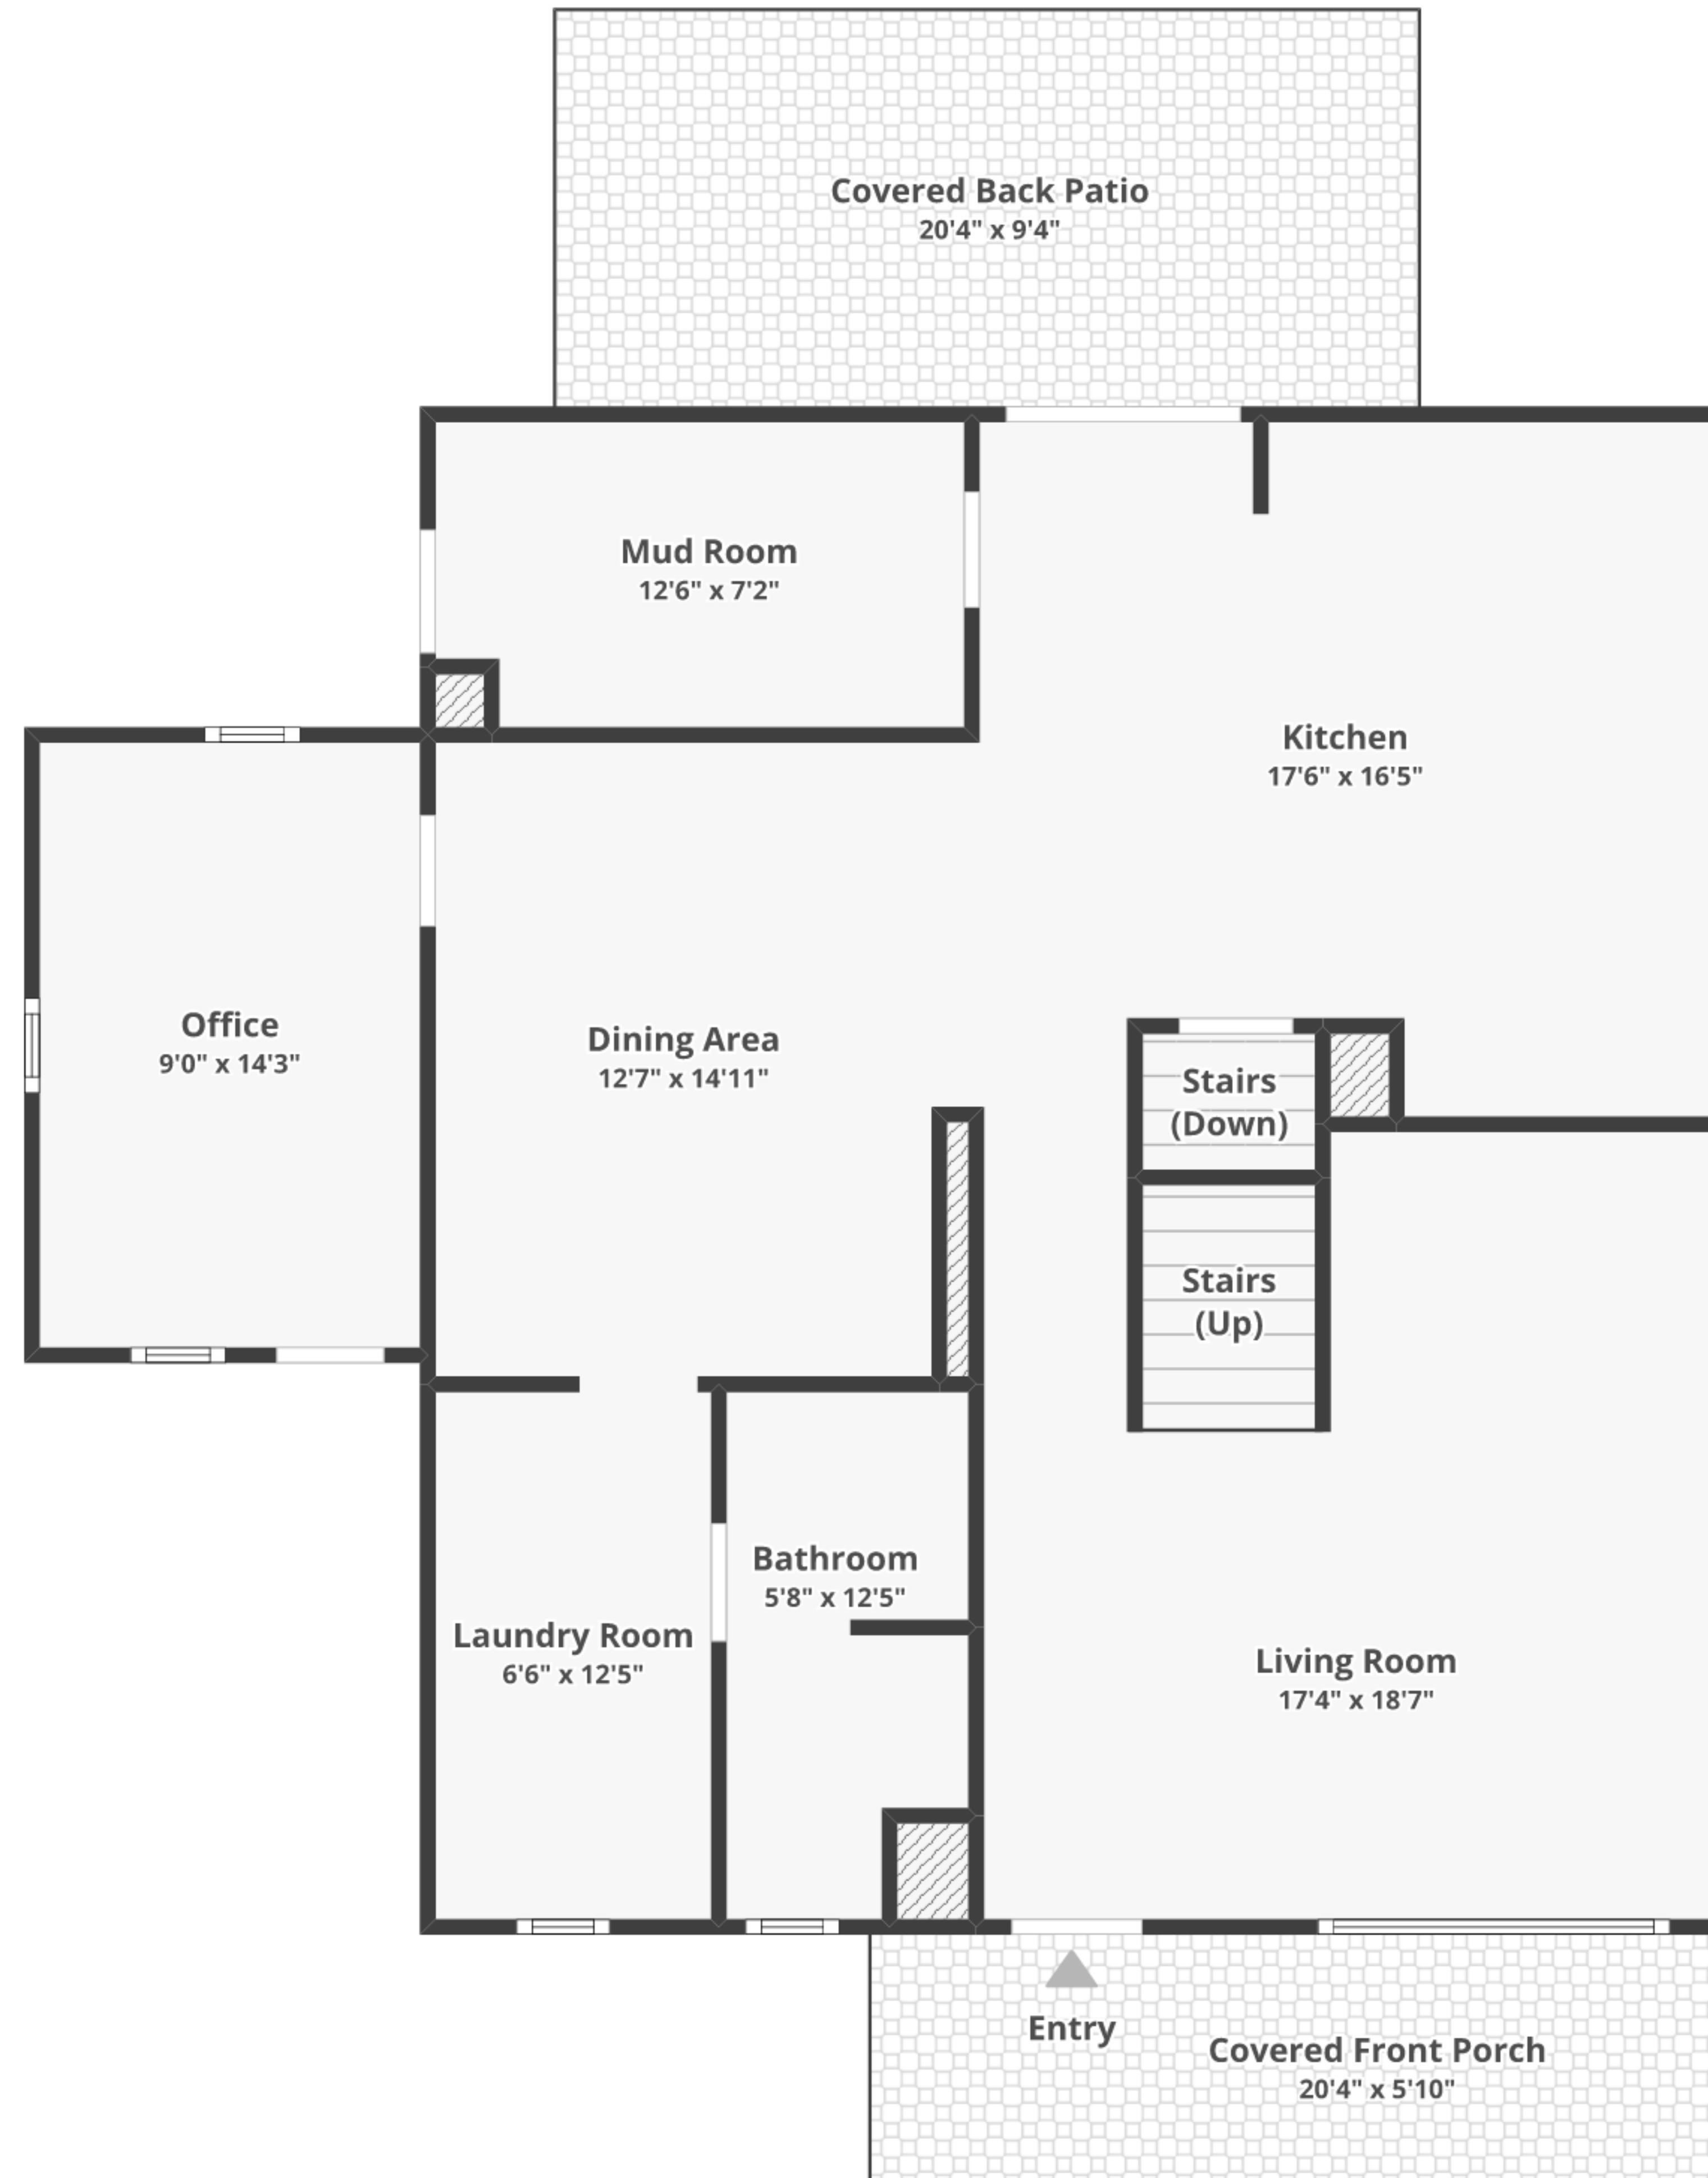

547 W Main Ave, Myerstown, PA 17067

Total finished area: ~2,277.77 sq. ft.

Total unfinished area: ~432.86 sq. ft.

Floor 1

Finished area: ~1,119.64 sq. ft.

Unfinished area: ~10.78 sq. ft.