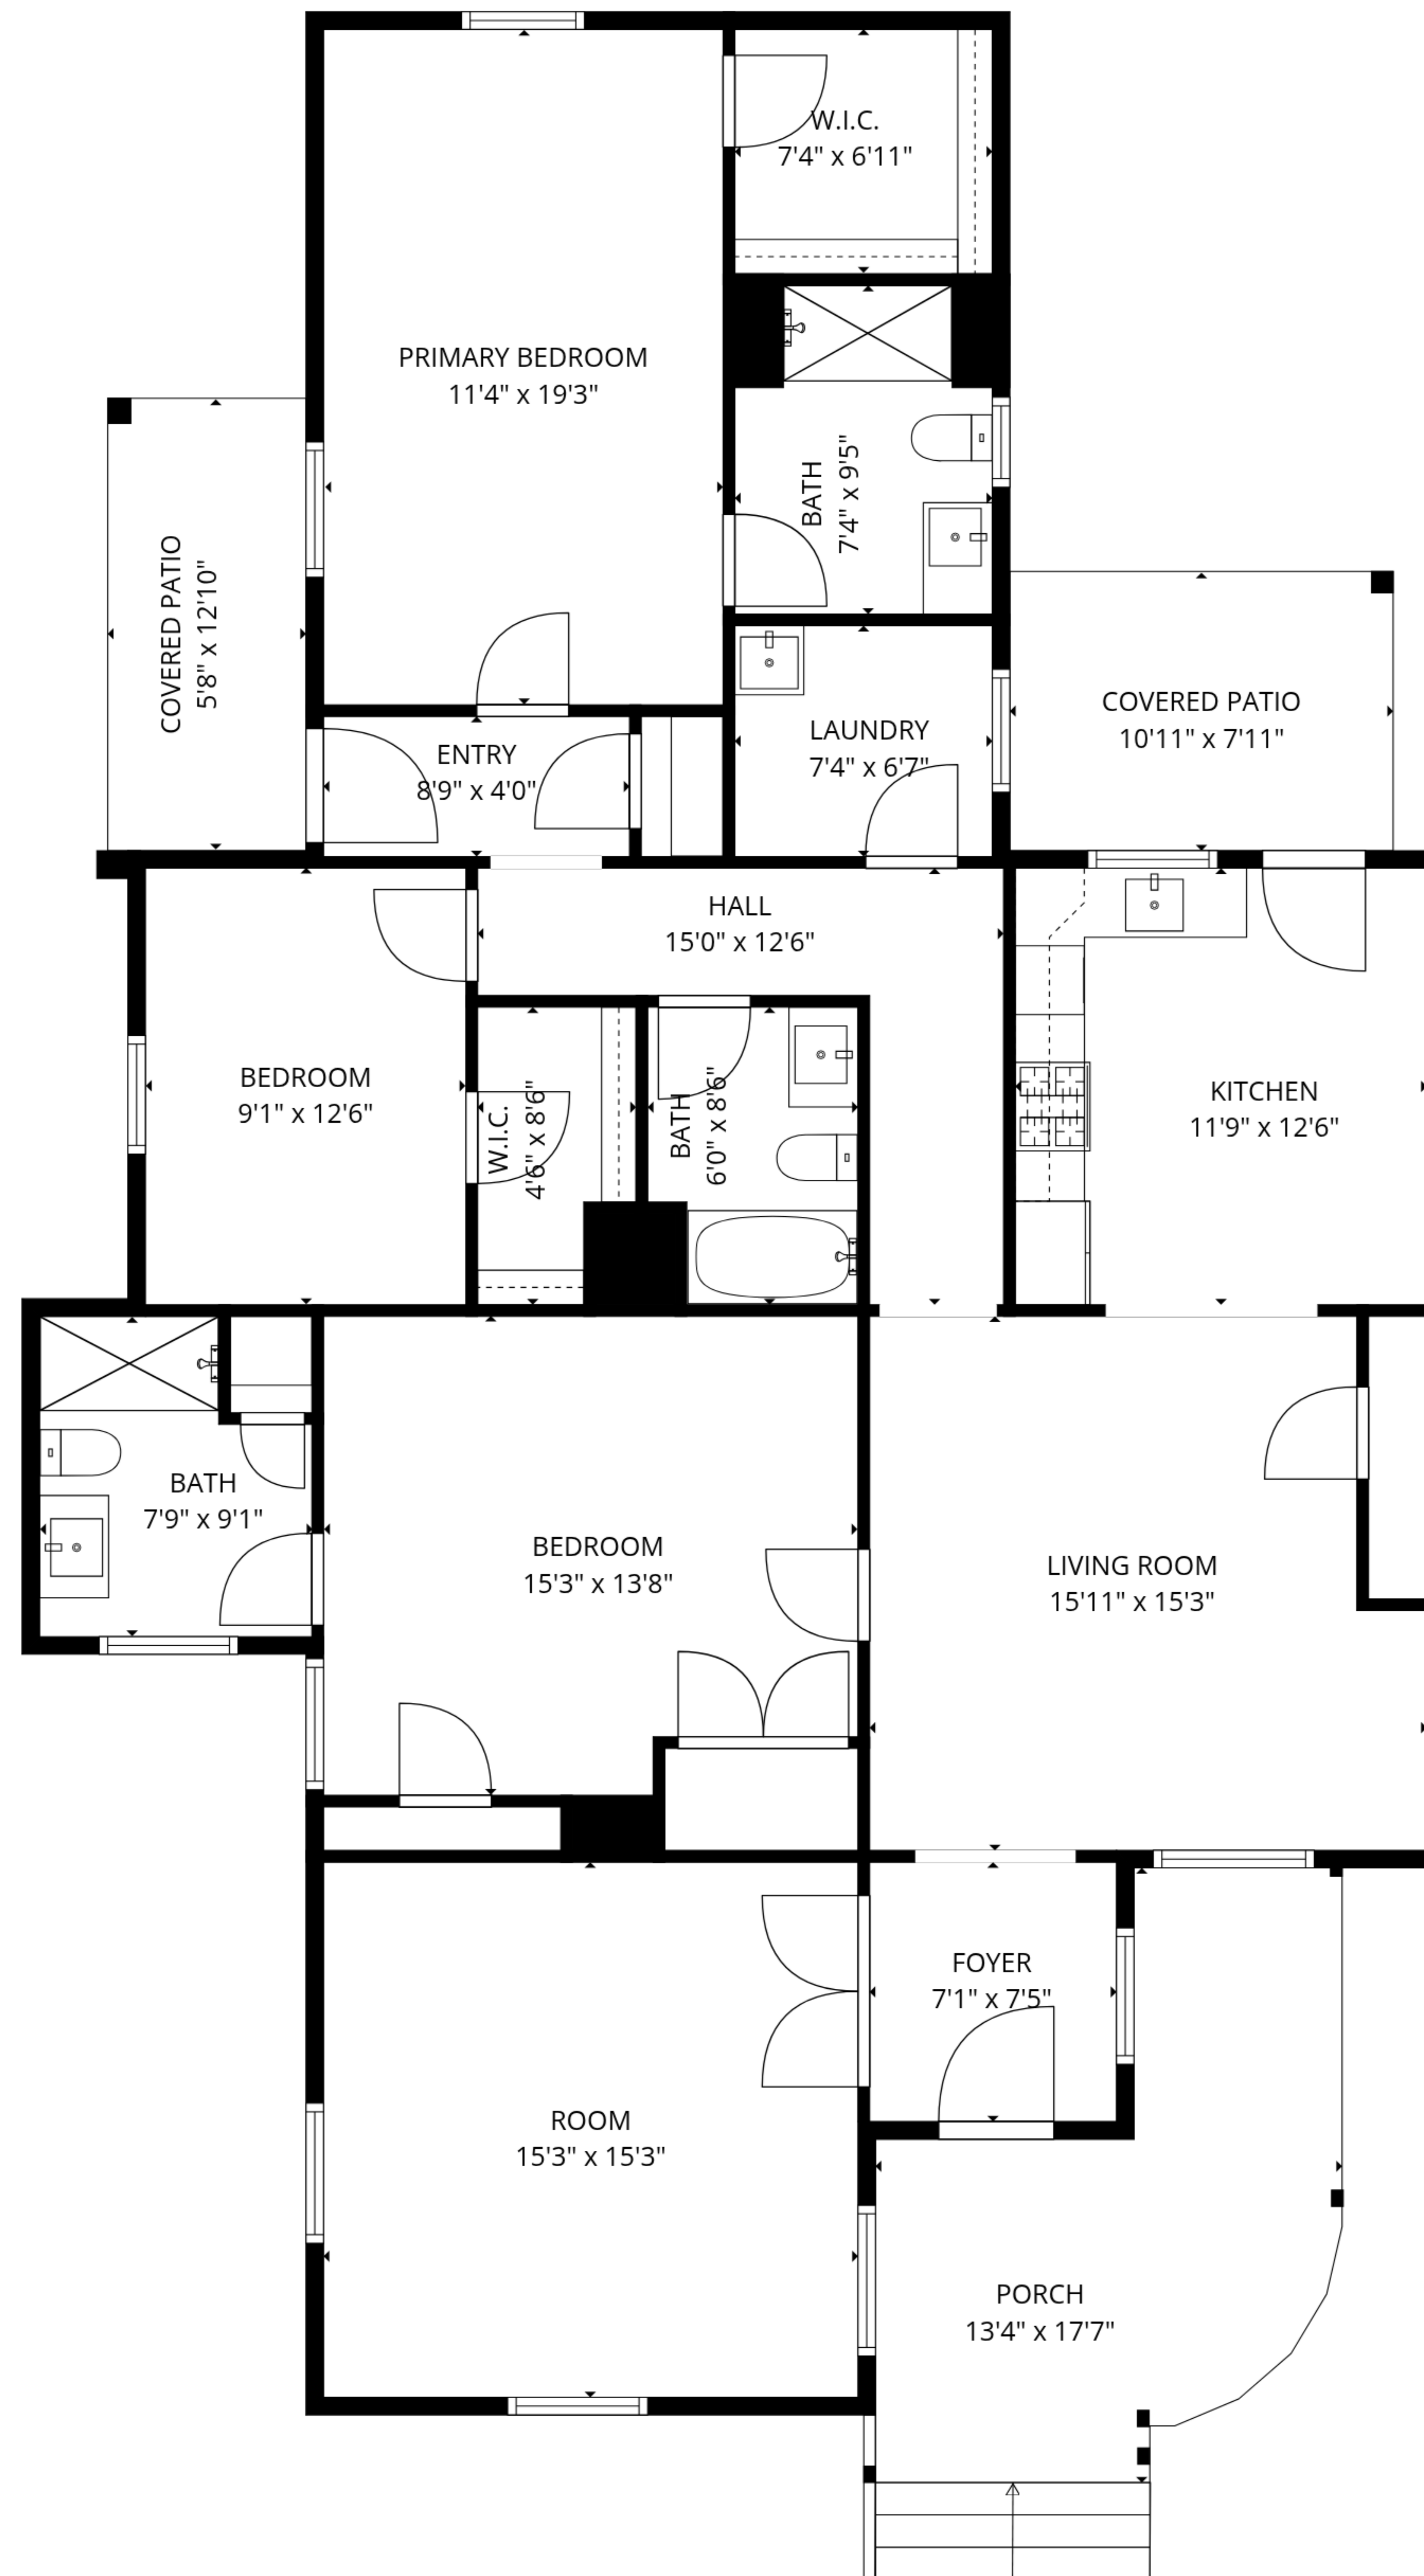

**TOTAL: 1774 sq. ft**

1st floor: 1774 sq. ft

EXCLUDED AREAS: COVERED PATIO: 160 sq. ft, PORCH: 182 sq. ft, WALLS: 109 sq. ft

**TOTAL: 1774 sq. ft**

1st floor: 1774 sq. ft

EXCLUDED AREAS: COVERED PATIO: 160 sq. ft, PORCH: 182 sq. ft, WALLS: 109 sq. ft