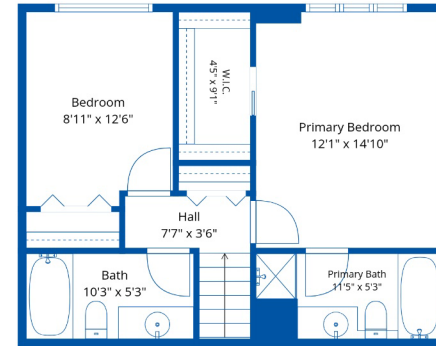

#15 8590 Sunrise Dr

Corrie Real Estate Team
604-897-1454
david@davidcorrie.com

Below Main

Main Floor

Above Main

Estimated Areas:

Below Main: 320 sq. ft
Main Floor: 1124 sq. ft
Above Main: 551 sq. ft
Total: 1995 Sq. Ft

#15 8590 Sunrise Dr

Corrie Real Estate Team
604-897-1454
david@davidcorrie.com

Estimated Areas:

Below Main: 320 sq. ft
Main Floor: 1124 sq. ft
Above Main: 551 sq. ft
Total: 1995 Sq. Ft

#15 8590 Sunrise Dr

Estimated Areas:

Below Main: 320 sq. ft
Main Floor: 1124 sq. ft
Above Main: 551 sq. ft
Total: 1995 Sq. Ft