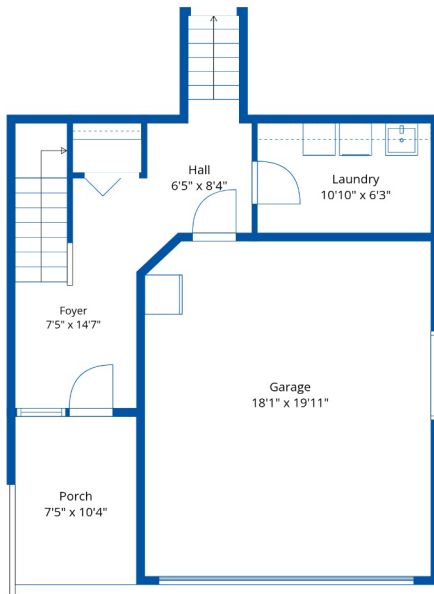

#15 8590 Sunrise Dr

Corrie Real Estate Team
604-897-1454
david@davidcorrie.com

Below Main

Main Floor

Above Main

Estimated Areas:

Below Main: 320 sq. ft
Main Floor: 1124 sq. ft
Above Main: 551 sq. ft
Total: 1995 Sq. Ft

#15 8590 Sunrise Dr

Corrie Real Estate Team
604-897-1454
david@davidcorrie.com

Estimated Areas:

Below Main: 320 sq. ft
Main Floor: 1124 sq. ft
Above Main: 551 sq. ft
Total: 1995 Sq. Ft

#15 8590 Sunrise Dr

Corrie Real Estate Team
604-897-1454
david@davidcorrie.com

Estimated Areas:

Below Main: 320 sq. ft
Main Floor: 1124 sq. ft
Above Main: 551 sq. ft
Total: 1995 Sq. Ft

#15 8590 Sunrise Dr

Corrie Real Estate Team
604-897-1454
david@davidcorrie.com

Estimated Areas:

Below Main: 320 sq. ft
Main Floor: 1124 sq. ft
Above Main: 551 sq. ft
Total: 1995 Sq. Ft