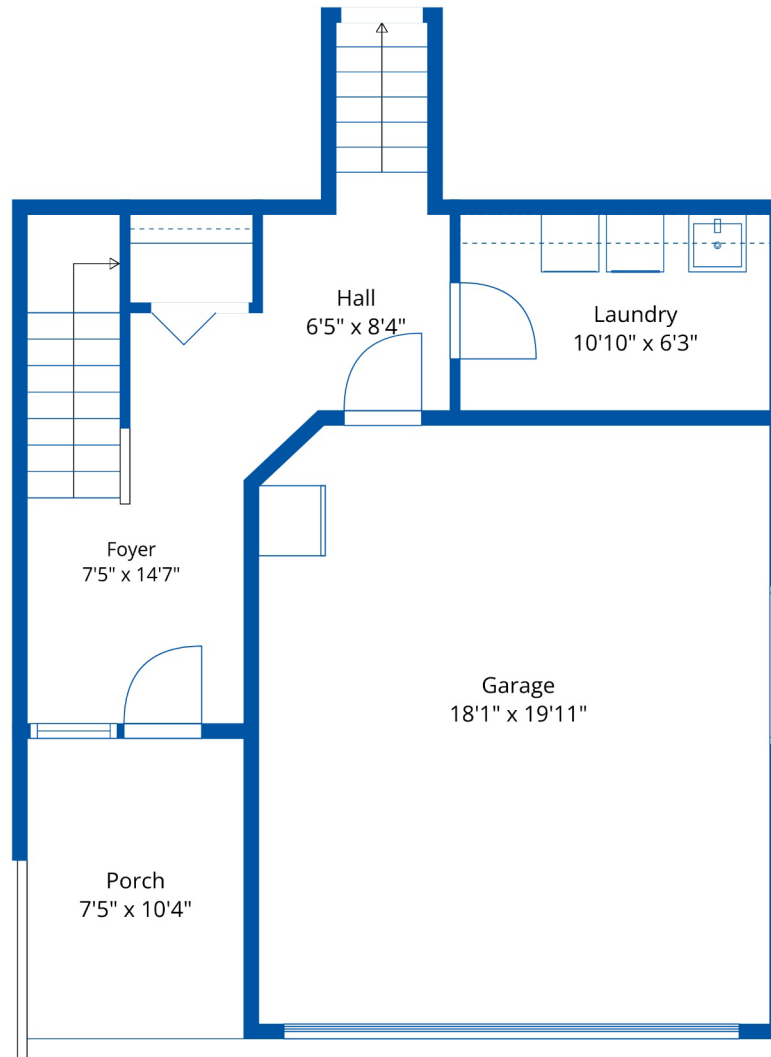

#15 8590 Sunrise Dr

Corrie Real Estate Team
604-897-1454
david@davidcorrie.com

Below Main

Main Floor

Above Main

Estimated Areas:

Below Main: 320 sq. ft
Main Floor: 1124 sq. ft
Above Main: 551 sq. ft
Total: 1995 Sq. Ft

#15 8590 Sunrise Dr

Corrie Real Estate Team
604-897-1454
david@davidcorrie.com

Estimated Areas:

Below Main: 320 sq. ft
Main Floor: 1124 sq. ft
Above Main: 551 sq. ft
Total: 1995 Sq. Ft

#15 8590 Sunrise Dr

Corrie Real Estate Team
604-897-1454
david@davidcorrie.com

Estimated Areas:

Below Main: 320 sq. ft
Main Floor: 1124 sq. ft
Above Main: 551 sq. ft
Total: 1995 Sq. Ft

#15 8590 Sunrise Dr

Corrie Real Estate Team
604-897-1454
david@davidcorrie.com

Estimated Areas:

Below Main: 320 sq. ft
Main Floor: 1124 sq. ft
Above Main: 551 sq. ft
Total: 1995 Sq. Ft