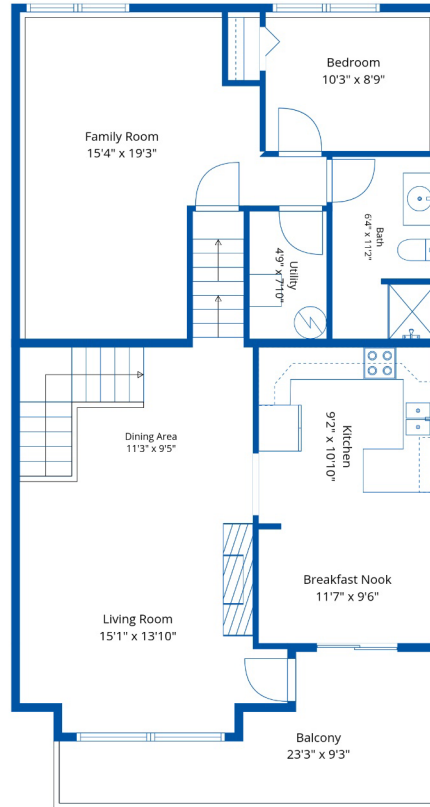

#15 8590 Sunrise Dr

Corrie Real Estate Team
604-897-1454
david@davidcorrie.com

Below Main

Main Floor

Above Main

Estimated Areas:

Below Main: 320 sq. ft
Main Floor: 1124 sq. ft
Above Main: 551 sq. ft
Total: 1995 Sq. Ft

#15 8590 Sunrise Dr

Corrie Real Estate Team
604-897-1454
david@davidcorrie.com

Estimated Areas:

Below Main: 320 sq. ft
Main Floor: 1124 sq. ft
Above Main: 551 sq. ft
Total: 1995 Sq. Ft

#15 8590 Sunrise Dr

Corrie Real Estate Team
604-897-1454
david@davidcorrie.com

Estimated Areas:

Below Main: 320 sq. ft
Main Floor: 1124 sq. ft
Above Main: 551 sq. ft
Total: 1995 Sq. Ft

#15 8590 Sunrise Dr

Corrie Real Estate Team
604-897-1454
david@davidcorrie.com

Estimated Areas:

Below Main: 320 sq. ft
Main Floor: 1124 sq. ft
Above Main: 551 sq. ft
Total: 1995 Sq. Ft