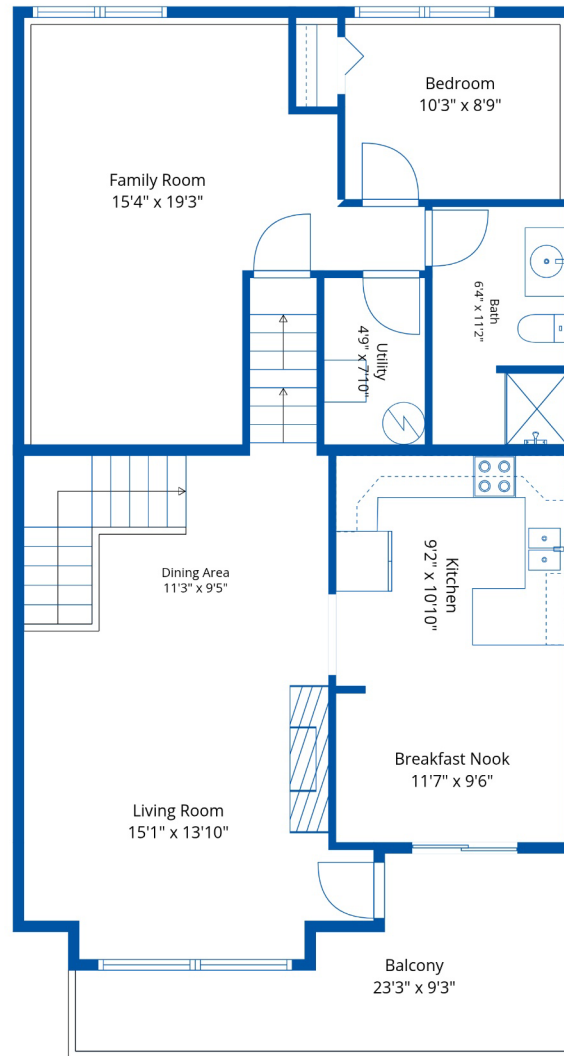

#15 8590 Sunrise Dr

Corrie Real Estate Team
604-897-1454
david@davidcorrie.com

Below Main

Main Floor

Above Main

Estimated Areas:

Below Main: 320 sq. ft
Main Floor: 1124 sq. ft
Above Main: 551 sq. ft
Total: 1995 Sq. Ft

#15 8590 Sunrise Dr

Corrie Real Estate Team
604-897-1454
david@davidcorrie.com

Estimated Areas:

Below Main: 320 sq. ft
Main Floor: 1124 sq. ft
Above Main: 551 sq. ft
Total: 1995 Sq. Ft

#15 8590 Sunrise Dr

Corrie Real Estate Team
604-897-1454
david@davidcorrie.com

Estimated Areas:

Below Main: 320 sq. ft
Main Floor: 1124 sq. ft
Above Main: 551 sq. ft
Total: 1995 Sq. Ft

#15 8590 Sunrise Dr

Corrie Real Estate Team
604-897-1454
david@davidcorrie.com

Estimated Areas:

Below Main: 320 sq. ft
Main Floor: 1124 sq. ft
Above Main: 551 sq. ft
Total: 1995 Sq. Ft