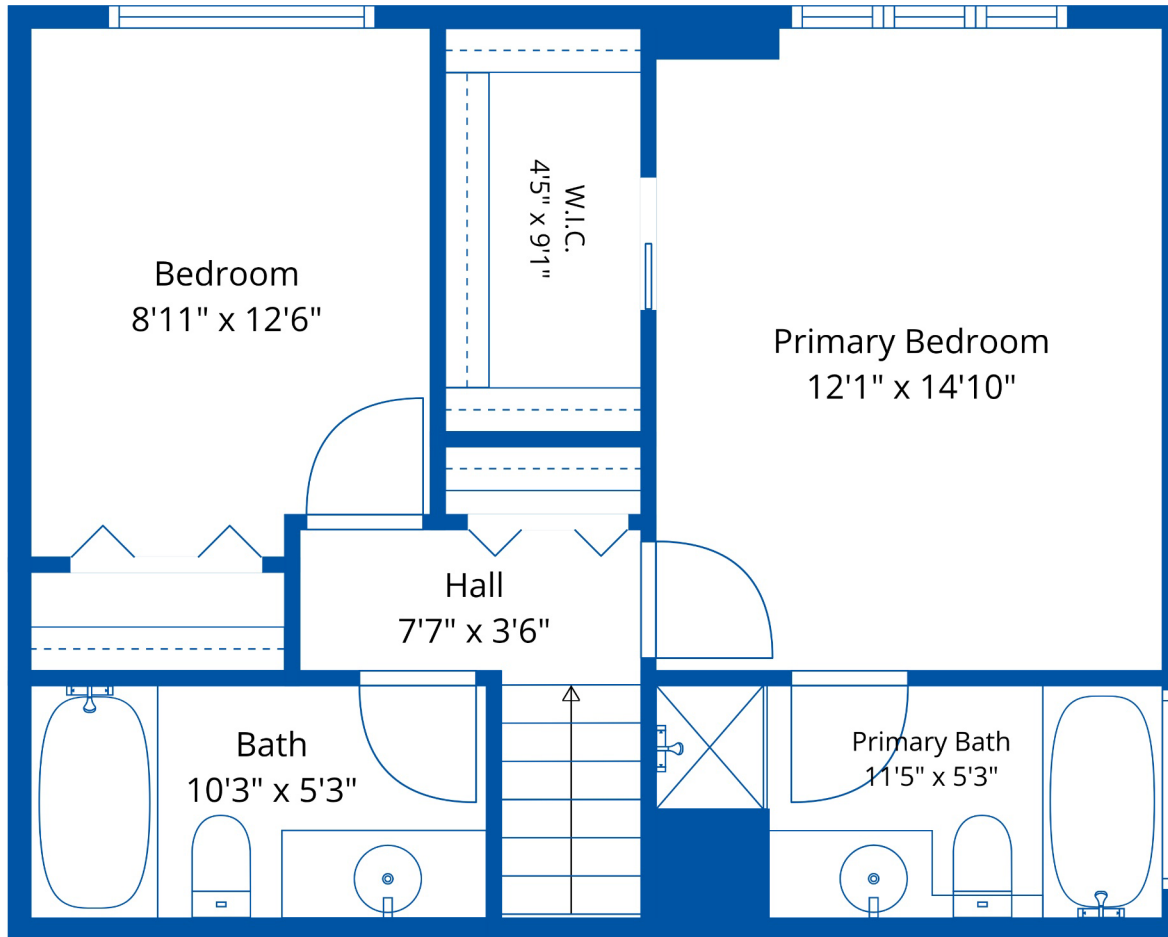

#15 8590 Sunrise Dr

Corrie Real Estate Team
604-897-1454
david@davidcorrie.com

Estimated Areas:

Below Main: 320 sq. ft
Main Floor: 1124 sq. ft
Above Main: 551 sq. ft
Total: 1995 Sq. Ft

#15 8590 Sunrise Dr

Corrie Real Estate Team
604-897-1454
david@davidcorrie.com

Estimated Areas:

Below Main: 320 sq. ft
Main Floor: 1124 sq. ft
Above Main: 551 sq. ft
Total: 1995 Sq. Ft

#15 8590 Sunrise Dr

Corrie Real Estate Team
604-897-1454
david@davidcorrie.com

Estimated Areas:

Below Main: 320 sq. ft
Main Floor: 1124 sq. ft
Above Main: 551 sq. ft
Total: 1995 Sq. Ft