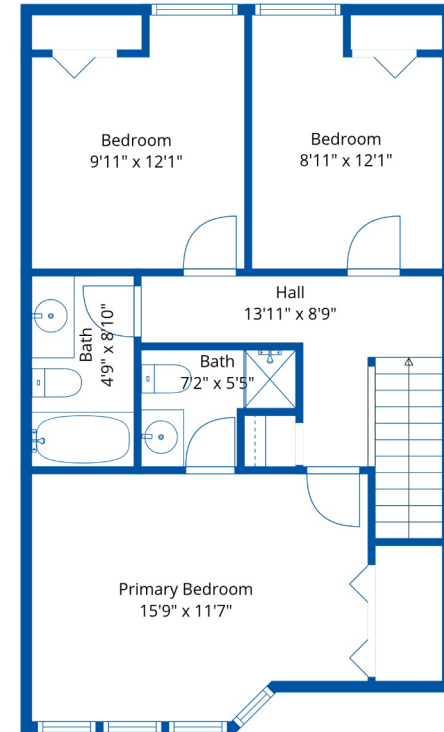

## Estimated Areas:

Below Main: 413 sq. ft  
Main Floor: 657 sq. ft  
Above Main: 652 sq. ft  
**Total: 1722 Sq. Ft**

### Estimated Areas:

Below Main: 413 sq. ft

Main Floor: 657 sq. ft

Above Main: 652 sq. ft

**Total: 1722 Sq. Ft**

### Estimated Areas:

Below Main: 413 sq. ft  
Main Floor: 657 sq. ft  
Above Main: 652 sq. ft  
**Total: 1722 Sq. Ft**

1st Floor

2nd Floor

3rd Floor