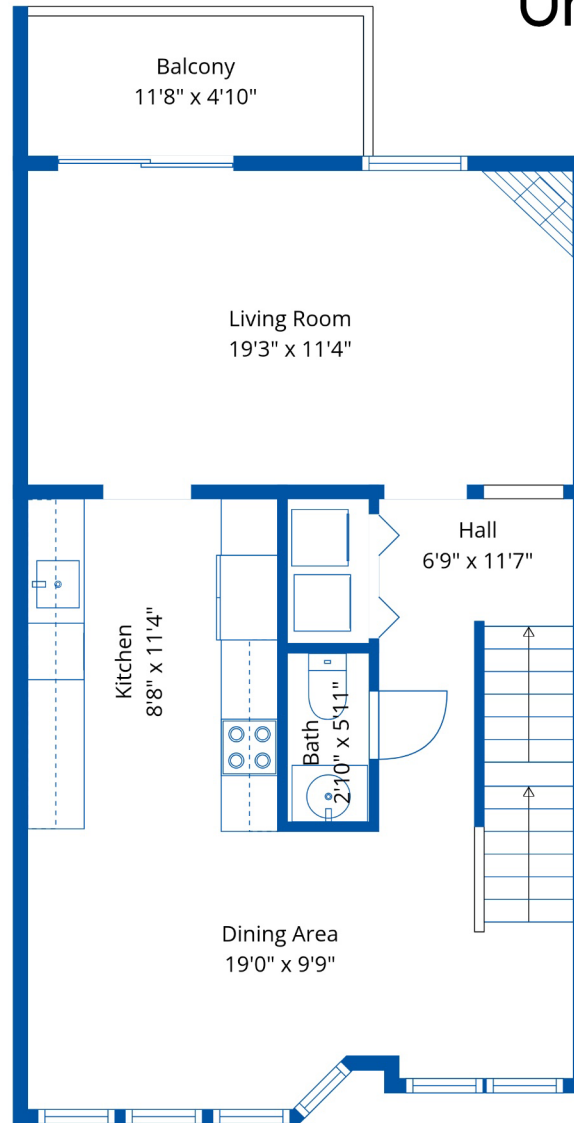

## Estimated Areas:

Below Main: 413 sq. ft  
Main Floor: 657 sq. ft  
Above Main: 652 sq. ft  
**Total: 1722 Sq. Ft**

### Estimated Areas:

Below Main: 413 sq. ft

Main Floor: 657 sq. ft

Above Main: 652 sq. ft

**Total: 1722 Sq. Ft**

### Estimated Areas:

Below Main: 413 sq. ft  
Main Floor: 657 sq. ft  
Above Main: 652 sq. ft  
**Total: 1722 Sq. Ft**

1st Floor

2nd Floor

3rd Floor