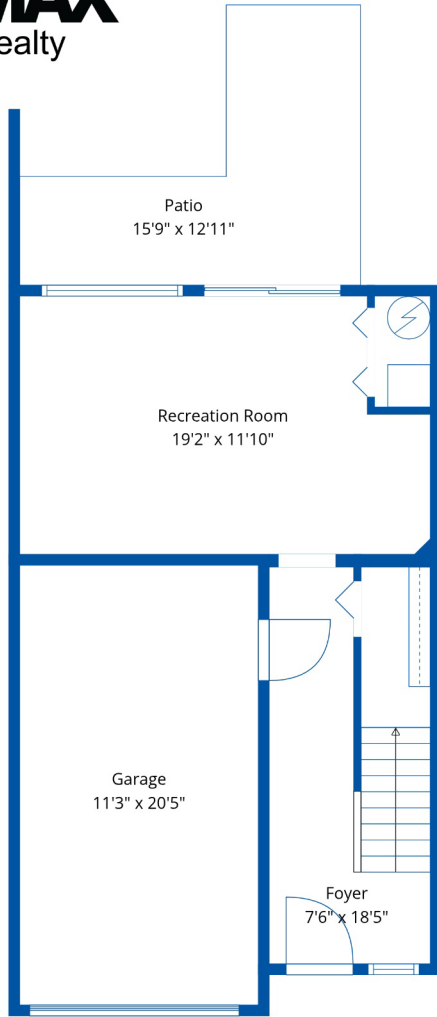

## Estimated Areas:

Below Main: 413 sq. ft  
Main Floor: 657 sq. ft  
Above Main: 652 sq. ft  
**Total: 1722 Sq. Ft**

### Estimated Areas:

Below Main: 413 sq. ft

Main Floor: 657 sq. ft

Above Main: 652 sq. ft

**Total: 1722 Sq. Ft**

### Estimated Areas:

Below Main: 413 sq. ft  
Main Floor: 657 sq. ft  
Above Main: 652 sq. ft  
**Total: 1722 Sq. Ft**

1st Floor

2nd Floor

3rd Floor