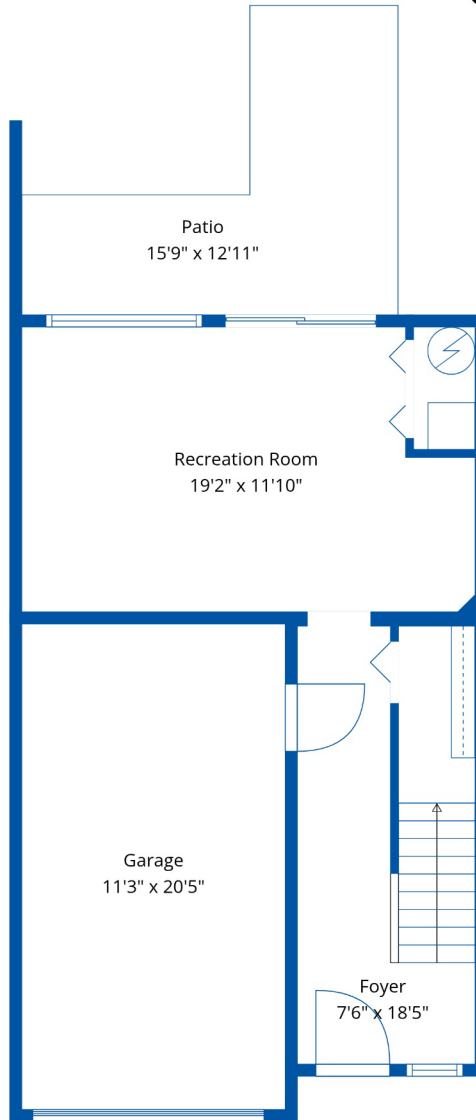

## Estimated Areas:

Below Main: 413 sq. ft  
Main Floor: 657 sq. ft  
Above Main: 652 sq. ft  
**Total: 1722 Sq. Ft**

### Estimated Areas:

Below Main: 413 sq. ft

Main Floor: 657 sq. ft

Above Main: 652 sq. ft

**Total: 1722 Sq. Ft**

### Estimated Areas:

Below Main: 413 sq. ft  
Main Floor: 657 sq. ft  
Above Main: 652 sq. ft  
**Total: 1722 Sq. Ft**

1st Floor

2nd Floor

3rd Floor