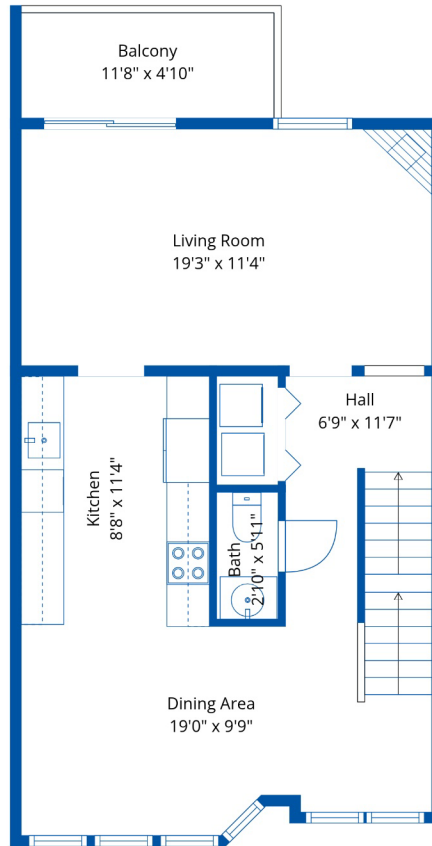

## Estimated Areas:

Below Main: 413 sq. ft  
Main Floor: 657 sq. ft  
Above Main: 652 sq. ft  
**Total: 1722 Sq. Ft**

### Estimated Areas:

Below Main: 413 sq. ft

Main Floor: 657 sq. ft

Above Main: 652 sq. ft

**Total: 1722 Sq. Ft**

### Estimated Areas:

Below Main: 413 sq. ft  
Main Floor: 657 sq. ft  
Above Main: 652 sq. ft  
**Total: 1722 Sq. Ft**

1st Floor

2nd Floor

3rd Floor