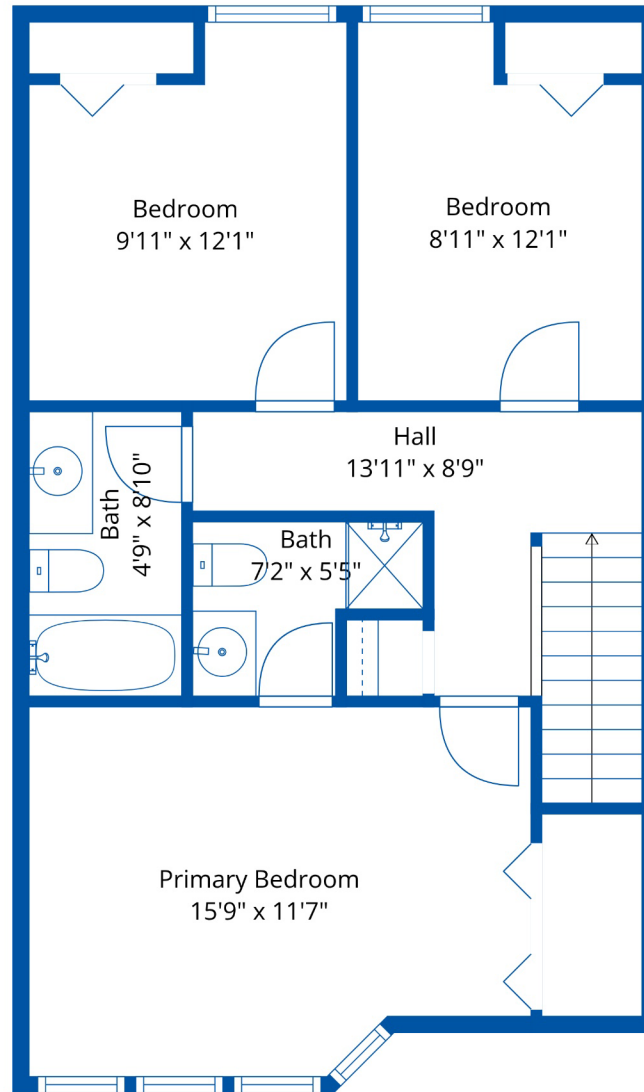

## Estimated Areas:

Below Main: 413 sq. ft  
Main Floor: 657 sq. ft  
Above Main: 652 sq. ft  
**Total: 1722 Sq. Ft**

### Estimated Areas:

Below Main: 413 sq. ft

Main Floor: 657 sq. ft

Above Main: 652 sq. ft

**Total: 1722 Sq. Ft**

### Estimated Areas:

Below Main: 413 sq. ft  
Main Floor: 657 sq. ft  
Above Main: 652 sq. ft  
**Total: 1722 Sq. Ft**

1st Floor

2nd Floor

3rd Floor