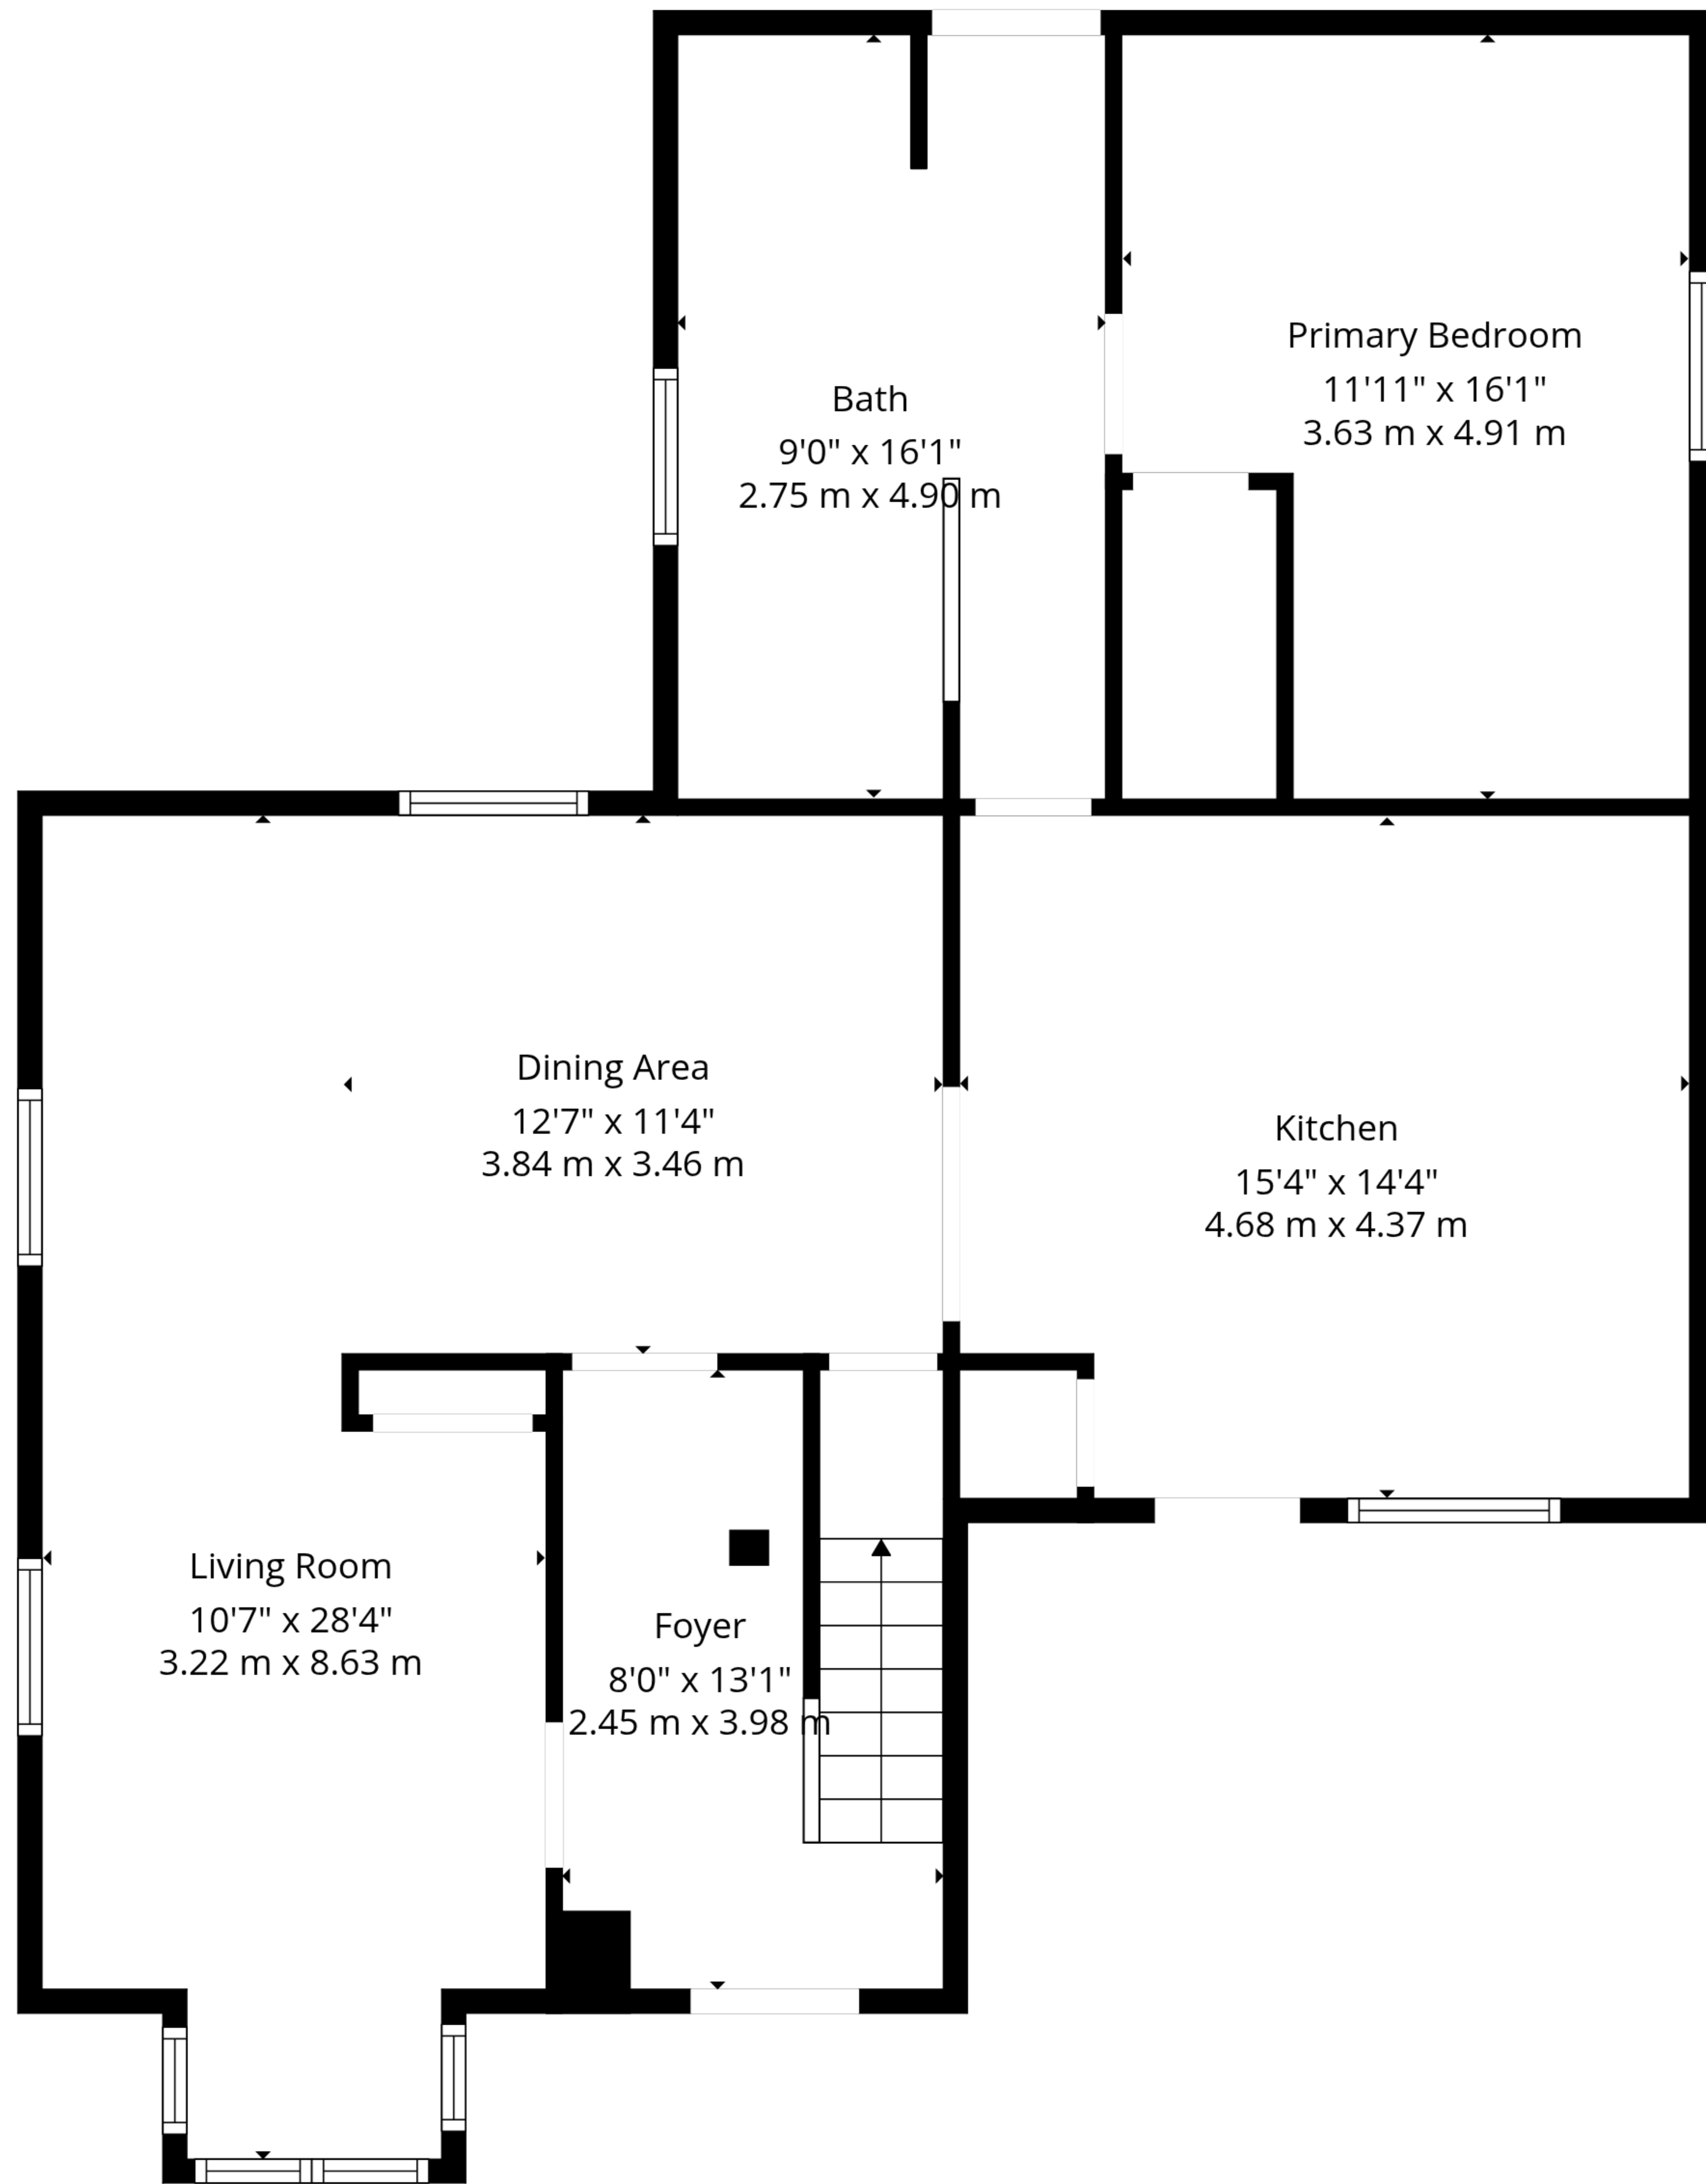

TOTAL: 1717 sq. ft, 160 m2

1st floor: 1065 sq. ft, 99 m2, 2nd floor: 652 sq. ft, 61 m2

EXCLUDED AREAS: LOW CEILING: 45 sq. ft, 4 m2, WALLS: 140 sq. ft, 13 m2

TOTAL: 1717 sq. ft, 160 m2

1st floor: 1065 sq. ft, 99 m2, 2nd floor: 652 sq. ft, 61 m2

EXCLUDED AREAS: LOW CEILING: 45 sq. ft, 4 m2, WALLS: 140 sq. ft, 13 m2

TOTAL: 1717 sq. ft, 160 m2
 1st floor: 1065 sq. ft, 99 m2, 2nd floor: 652 sq. ft, 61 m2
 EXCLUDED AREAS: LOW CEILING: 45 sq. ft, 4 m2, WALLS: 140 sq. ft, 13 m2