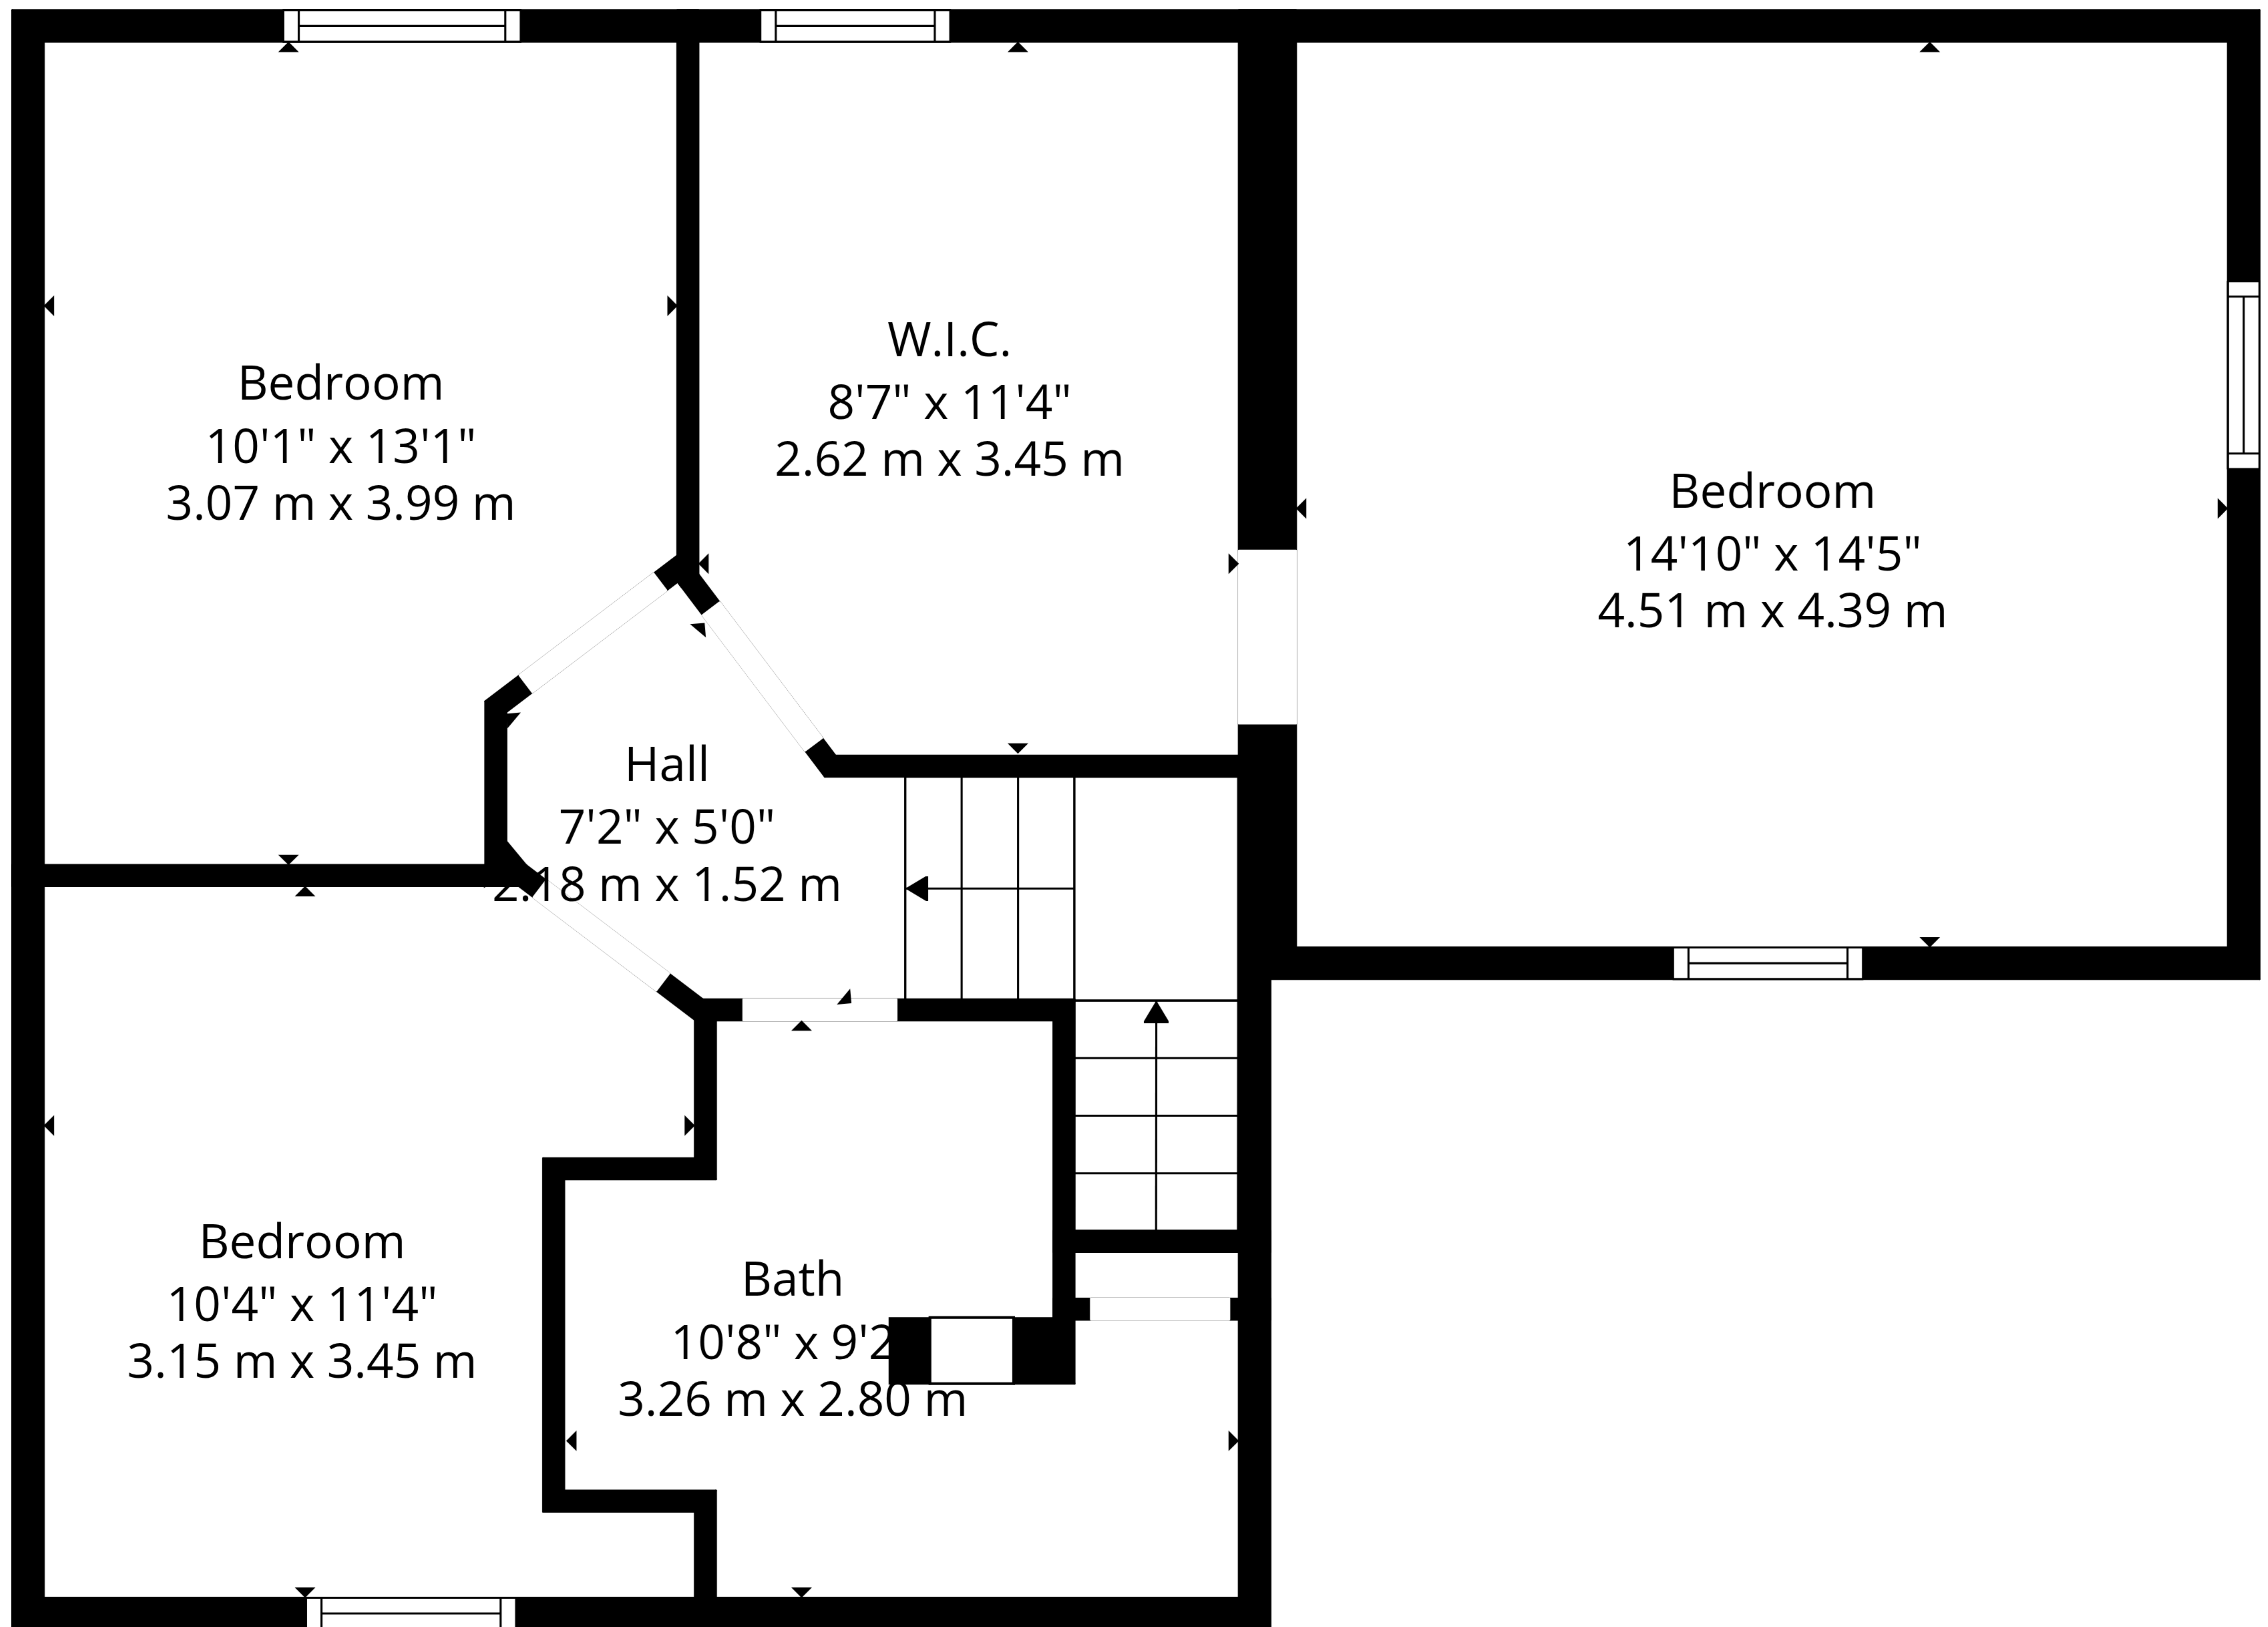

TOTAL: 1717 sq. ft, 160 m2

1st floor: 1065 sq. ft, 99 m2, 2nd floor: 652 sq. ft, 61 m2

EXCLUDED AREAS: LOW CEILING: 45 sq. ft, 4 m2, WALLS: 140 sq. ft, 13 m2

TOTAL: 1717 sq. ft, 160 m2

1st floor: 1065 sq. ft, 99 m2, 2nd floor: 652 sq. ft, 61 m2

EXCLUDED AREAS: LOW CEILING: 45 sq. ft, 4 m2, WALLS: 140 sq. ft, 13 m2

TOTAL: 1717 sq. ft, 160 m2
 1st floor: 1065 sq. ft, 99 m2, 2nd floor: 652 sq. ft, 61 m2
 EXCLUDED AREAS: LOW CEILING: 45 sq. ft, 4 m2, WALLS: 140 sq. ft, 13 m2