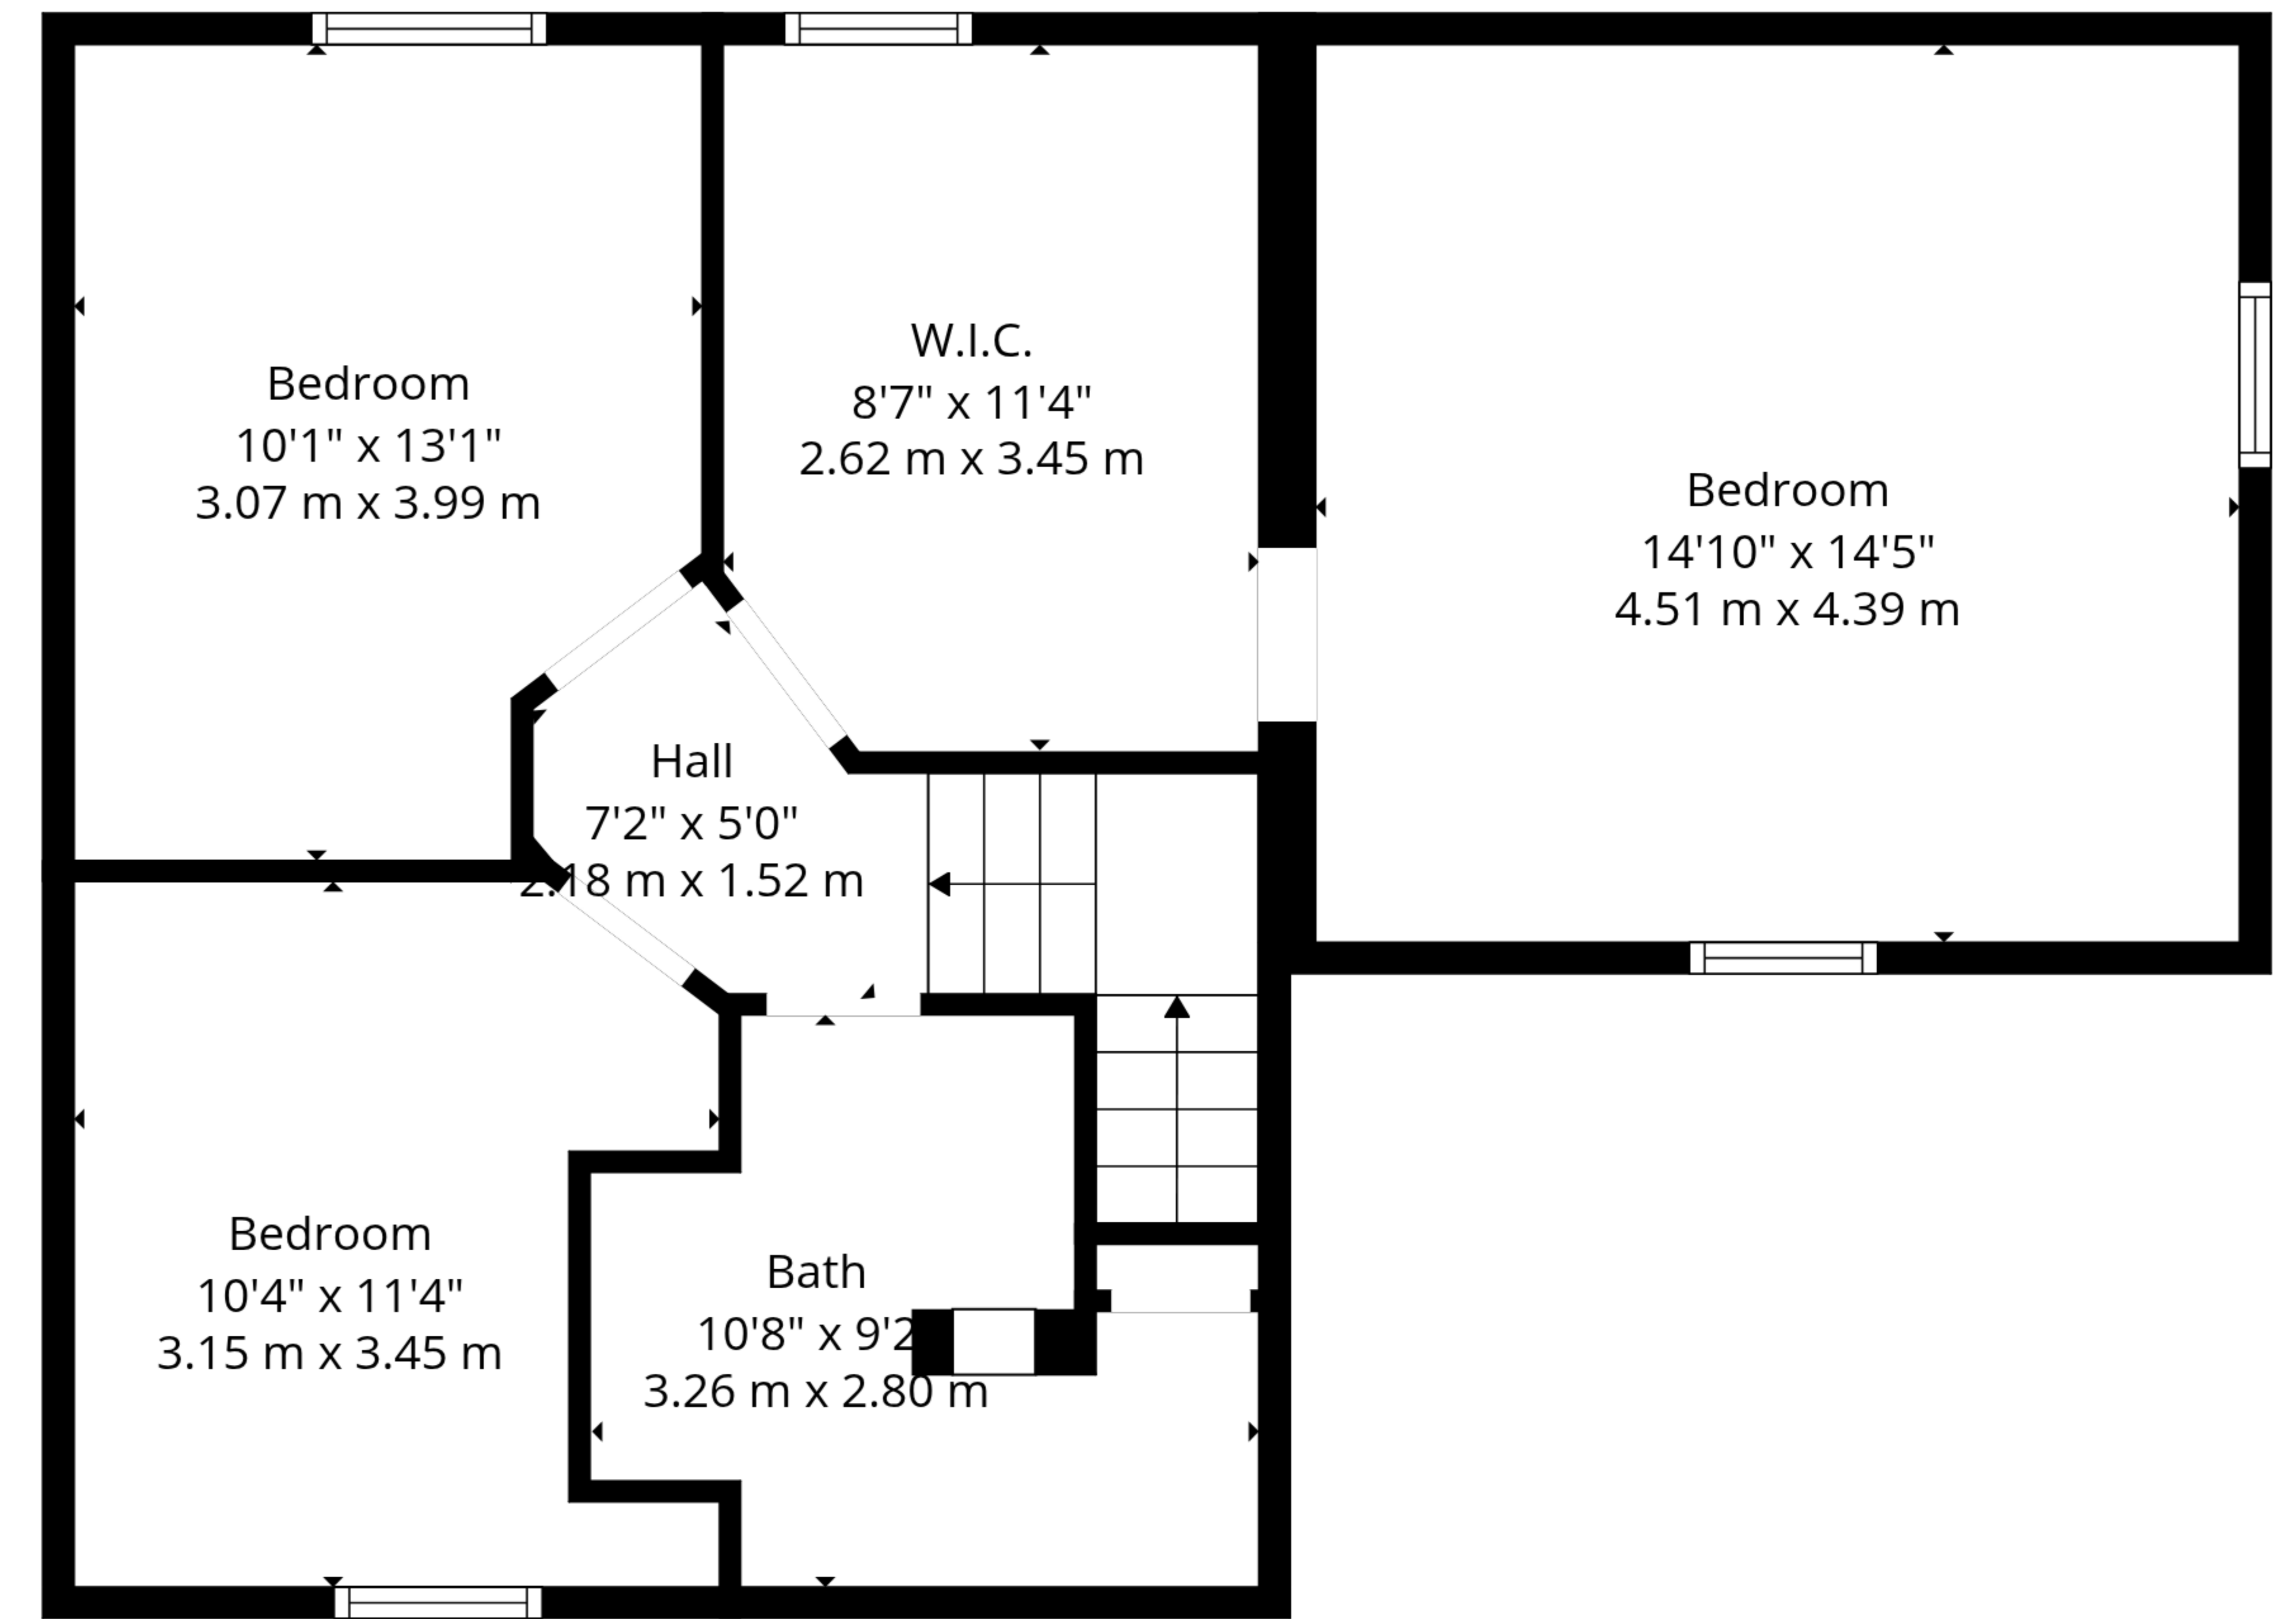

TOTAL: 1717 sq. ft, 160 m2

1st floor: 1065 sq. ft, 99 m2, 2nd floor: 652 sq. ft, 61 m2

EXCLUDED AREAS: LOW CEILING: 45 sq. ft, 4 m2, WALLS: 140 sq. ft, 13 m2

TOTAL: 1717 sq. ft, 160 m2

1st floor: 1065 sq. ft, 99 m2, 2nd floor: 652 sq. ft, 61 m2

EXCLUDED AREAS: LOW CEILING: 45 sq. ft, 4 m2, WALLS: 140 sq. ft, 13 m2

TOTAL: 1717 sq. ft, 160 m2
 1st floor: 1065 sq. ft, 99 m2, 2nd floor: 652 sq. ft, 61 m2
 EXCLUDED AREAS: LOW CEILING: 45 sq. ft, 4 m2, WALLS: 140 sq. ft, 13 m2