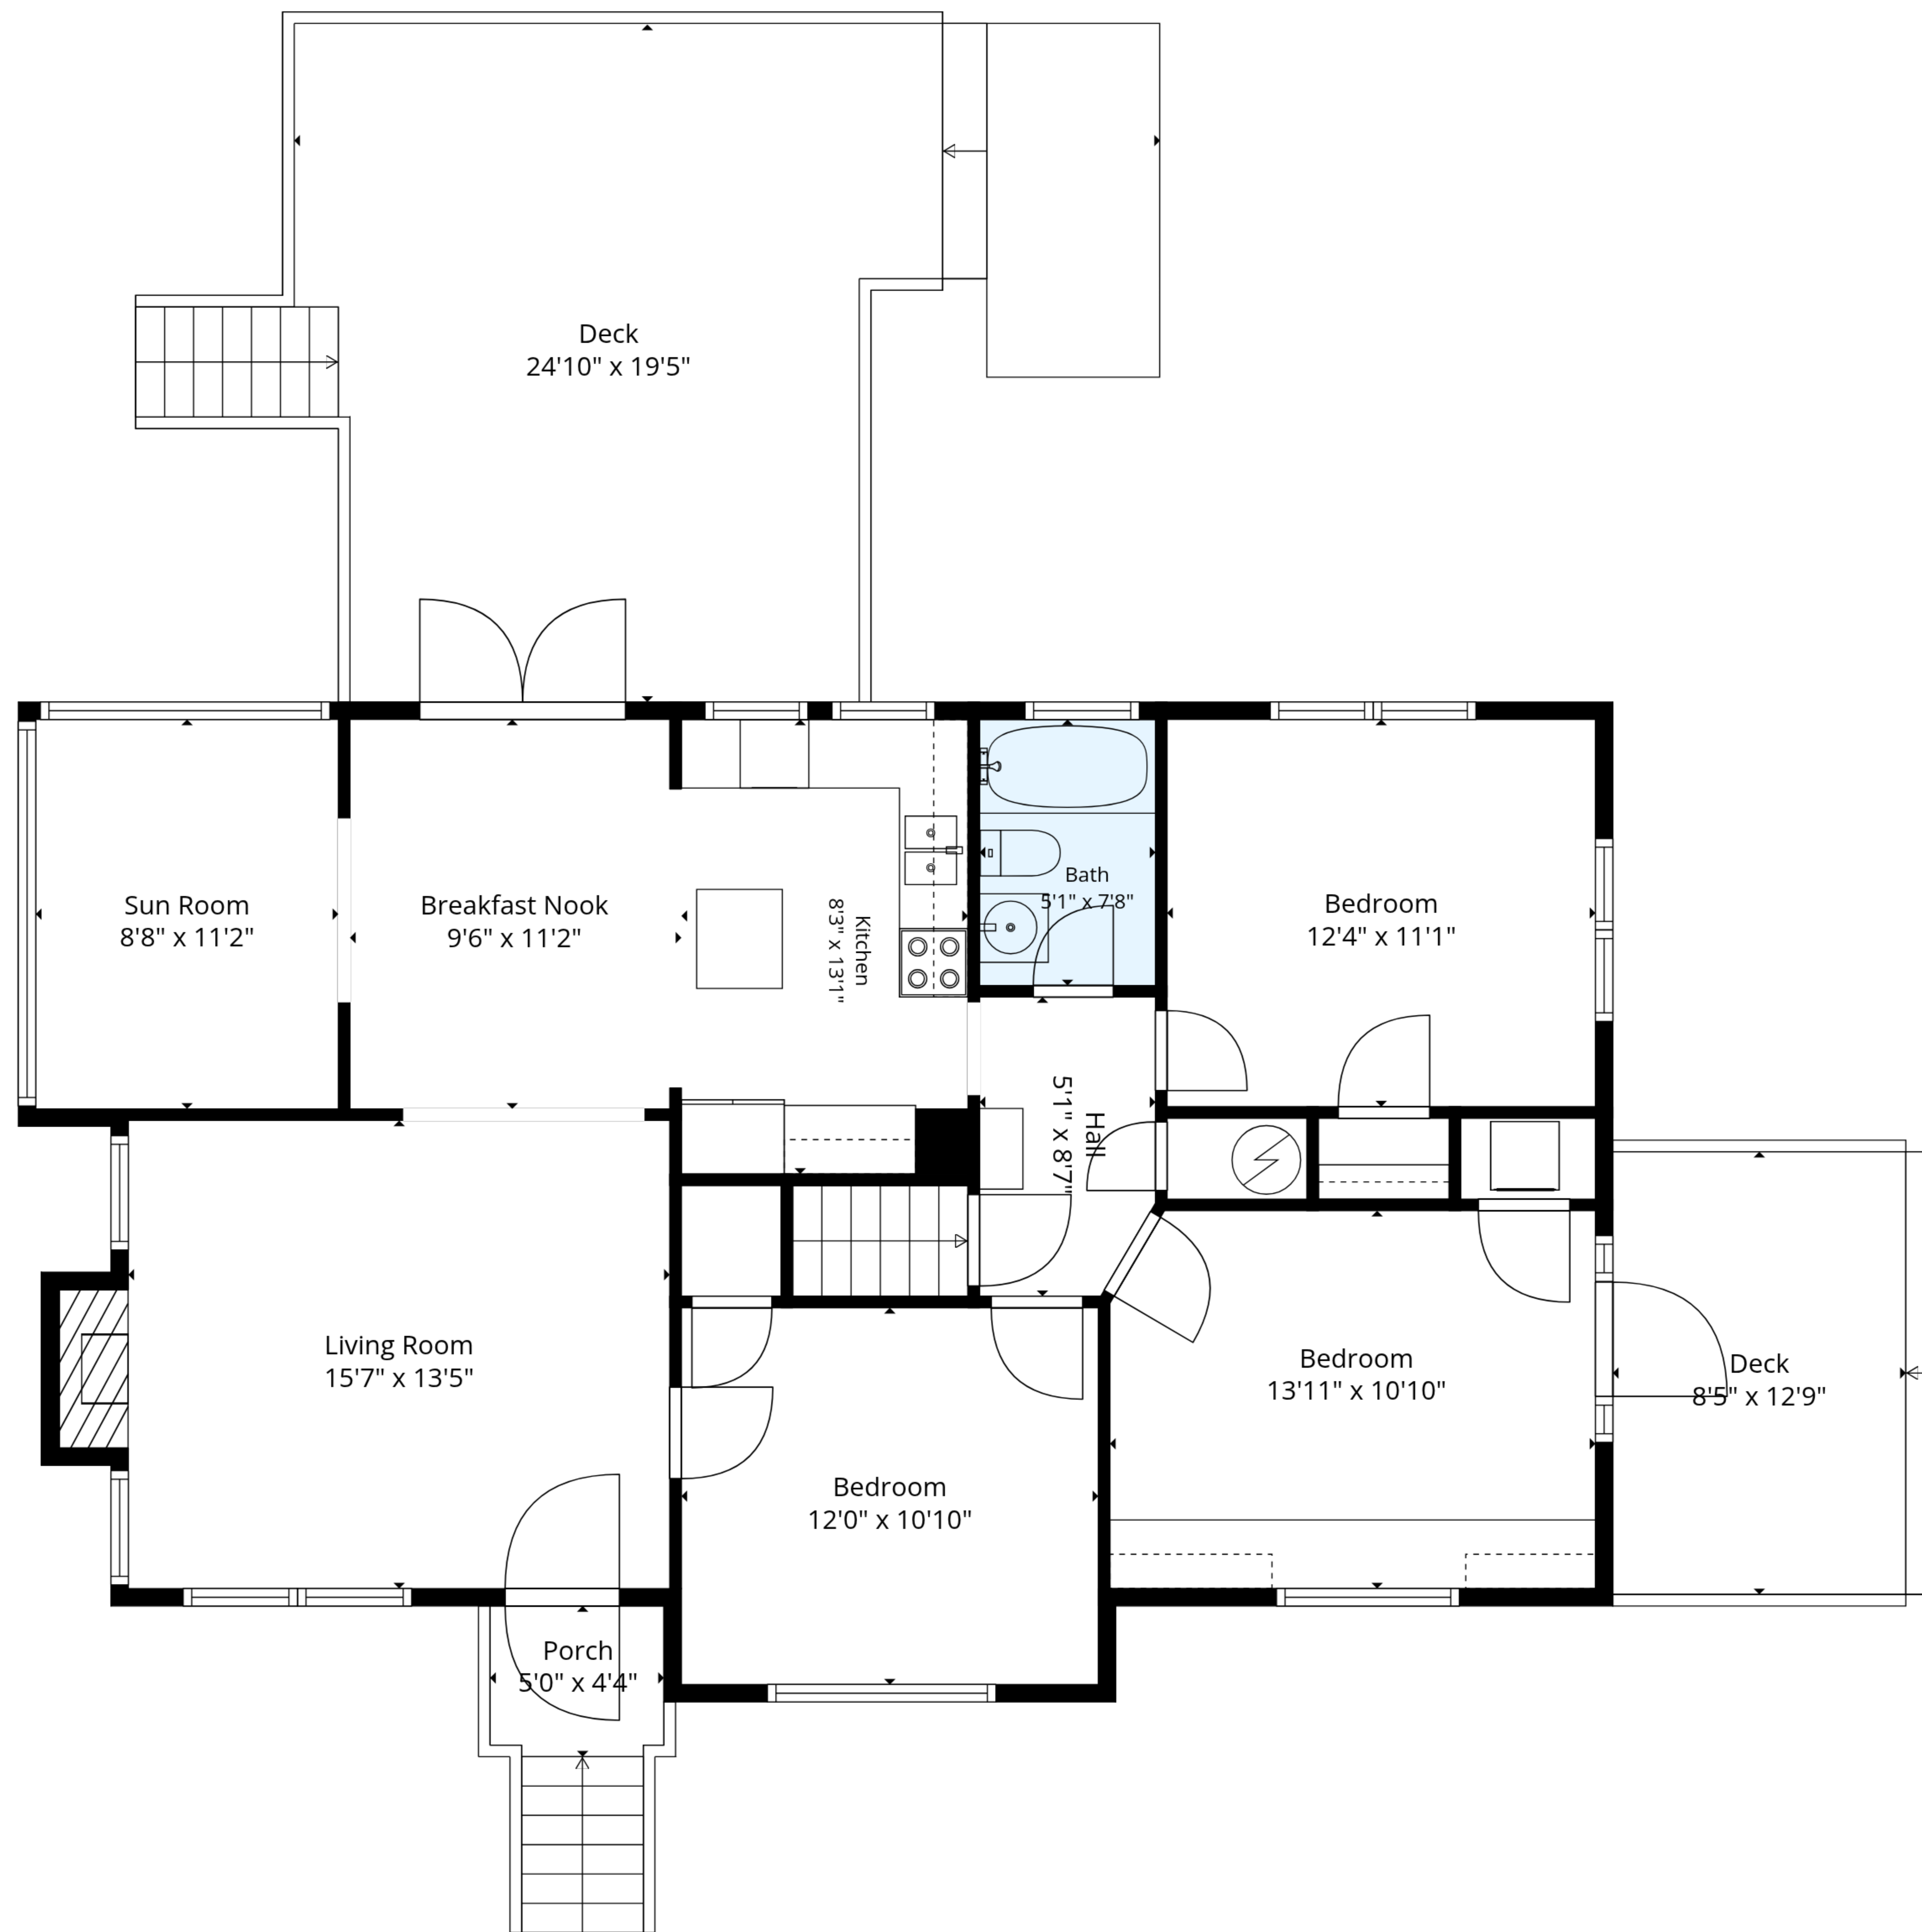

TOTAL: 1549 sq. ft

1st floor: 433 sq. ft, 2nd floor: 1116 sq. ft

EXCLUDED AREAS: FIREPLACE: 22 sq. ft, PORCH: 39 sq. ft, DECK: 535 sq. ft,
WALLS: 118 sq. ft

TOTAL: 1549 sq. ft

1st floor: 433 sq. ft, 2nd floor: 1116 sq. ft

EXCLUDED AREAS: FIREPLACE: 22 sq. ft, PORCH: 39 sq. ft, DECK: 535 sq. ft,
WALLS: 118 sq. ft

1st Floor

2nd Floor

TOTAL: 1549 sq. ft
 1st floor: 433 sq. ft, 2nd floor: 1116 sq. ft
 EXCLUDED AREAS: FIREPLACE: 22 sq. ft, PORCH: 39 sq. ft, DECK: 535 sq. ft,
 WALLS: 118 sq. ft