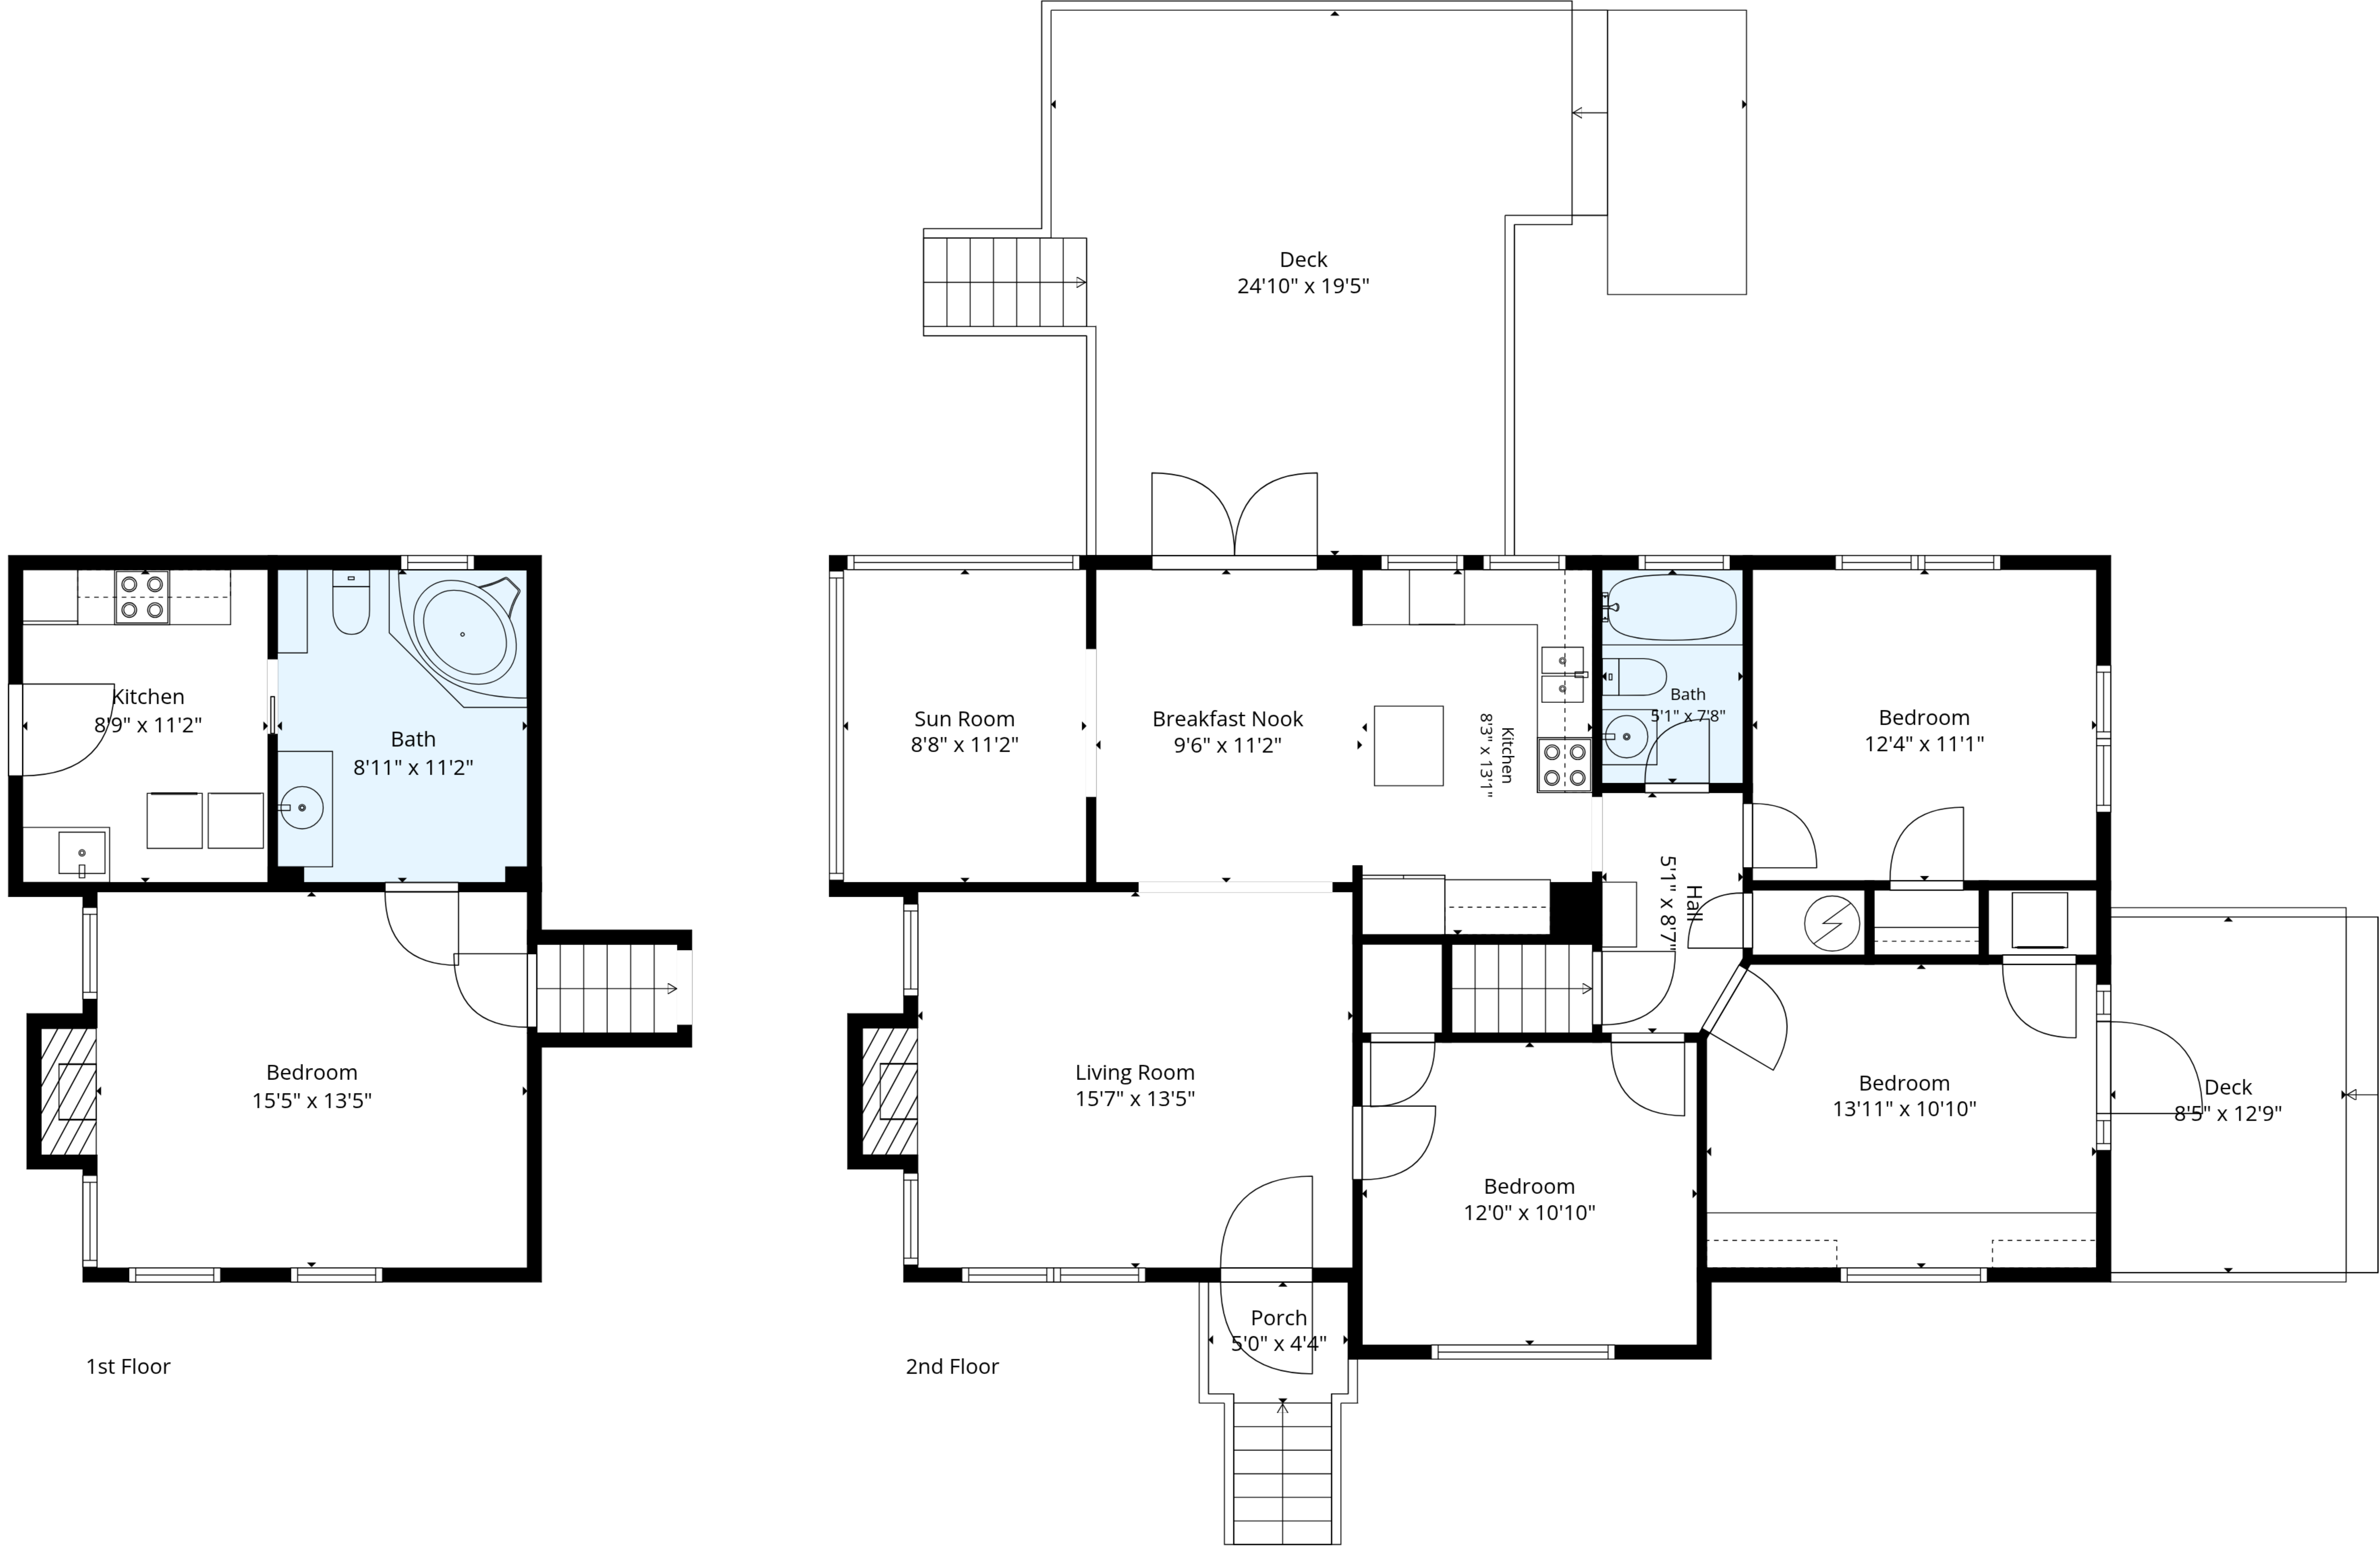

TOTAL: 1549 sq. ft

1st floor: 433 sq. ft, 2nd floor: 1116 sq. ft

EXCLUDED AREAS: FIREPLACE: 22 sq. ft, PORCH: 39 sq. ft, DECK: 535 sq. ft,
WALLS: 118 sq. ft

TOTAL: 1549 sq. ft

1st floor: 433 sq. ft, 2nd floor: 1116 sq. ft

EXCLUDED AREAS: FIREPLACE: 22 sq. ft, PORCH: 39 sq. ft, DECK: 535 sq. ft,
WALLS: 118 sq. ft

1st Floor

2nd Floor

TOTAL: 1549 sq. ft
 1st floor: 433 sq. ft, 2nd floor: 1116 sq. ft
 EXCLUDED AREAS: FIREPLACE: 22 sq. ft, PORCH: 39 sq. ft, DECK: 535 sq. ft,
 WALLS: 118 sq. ft