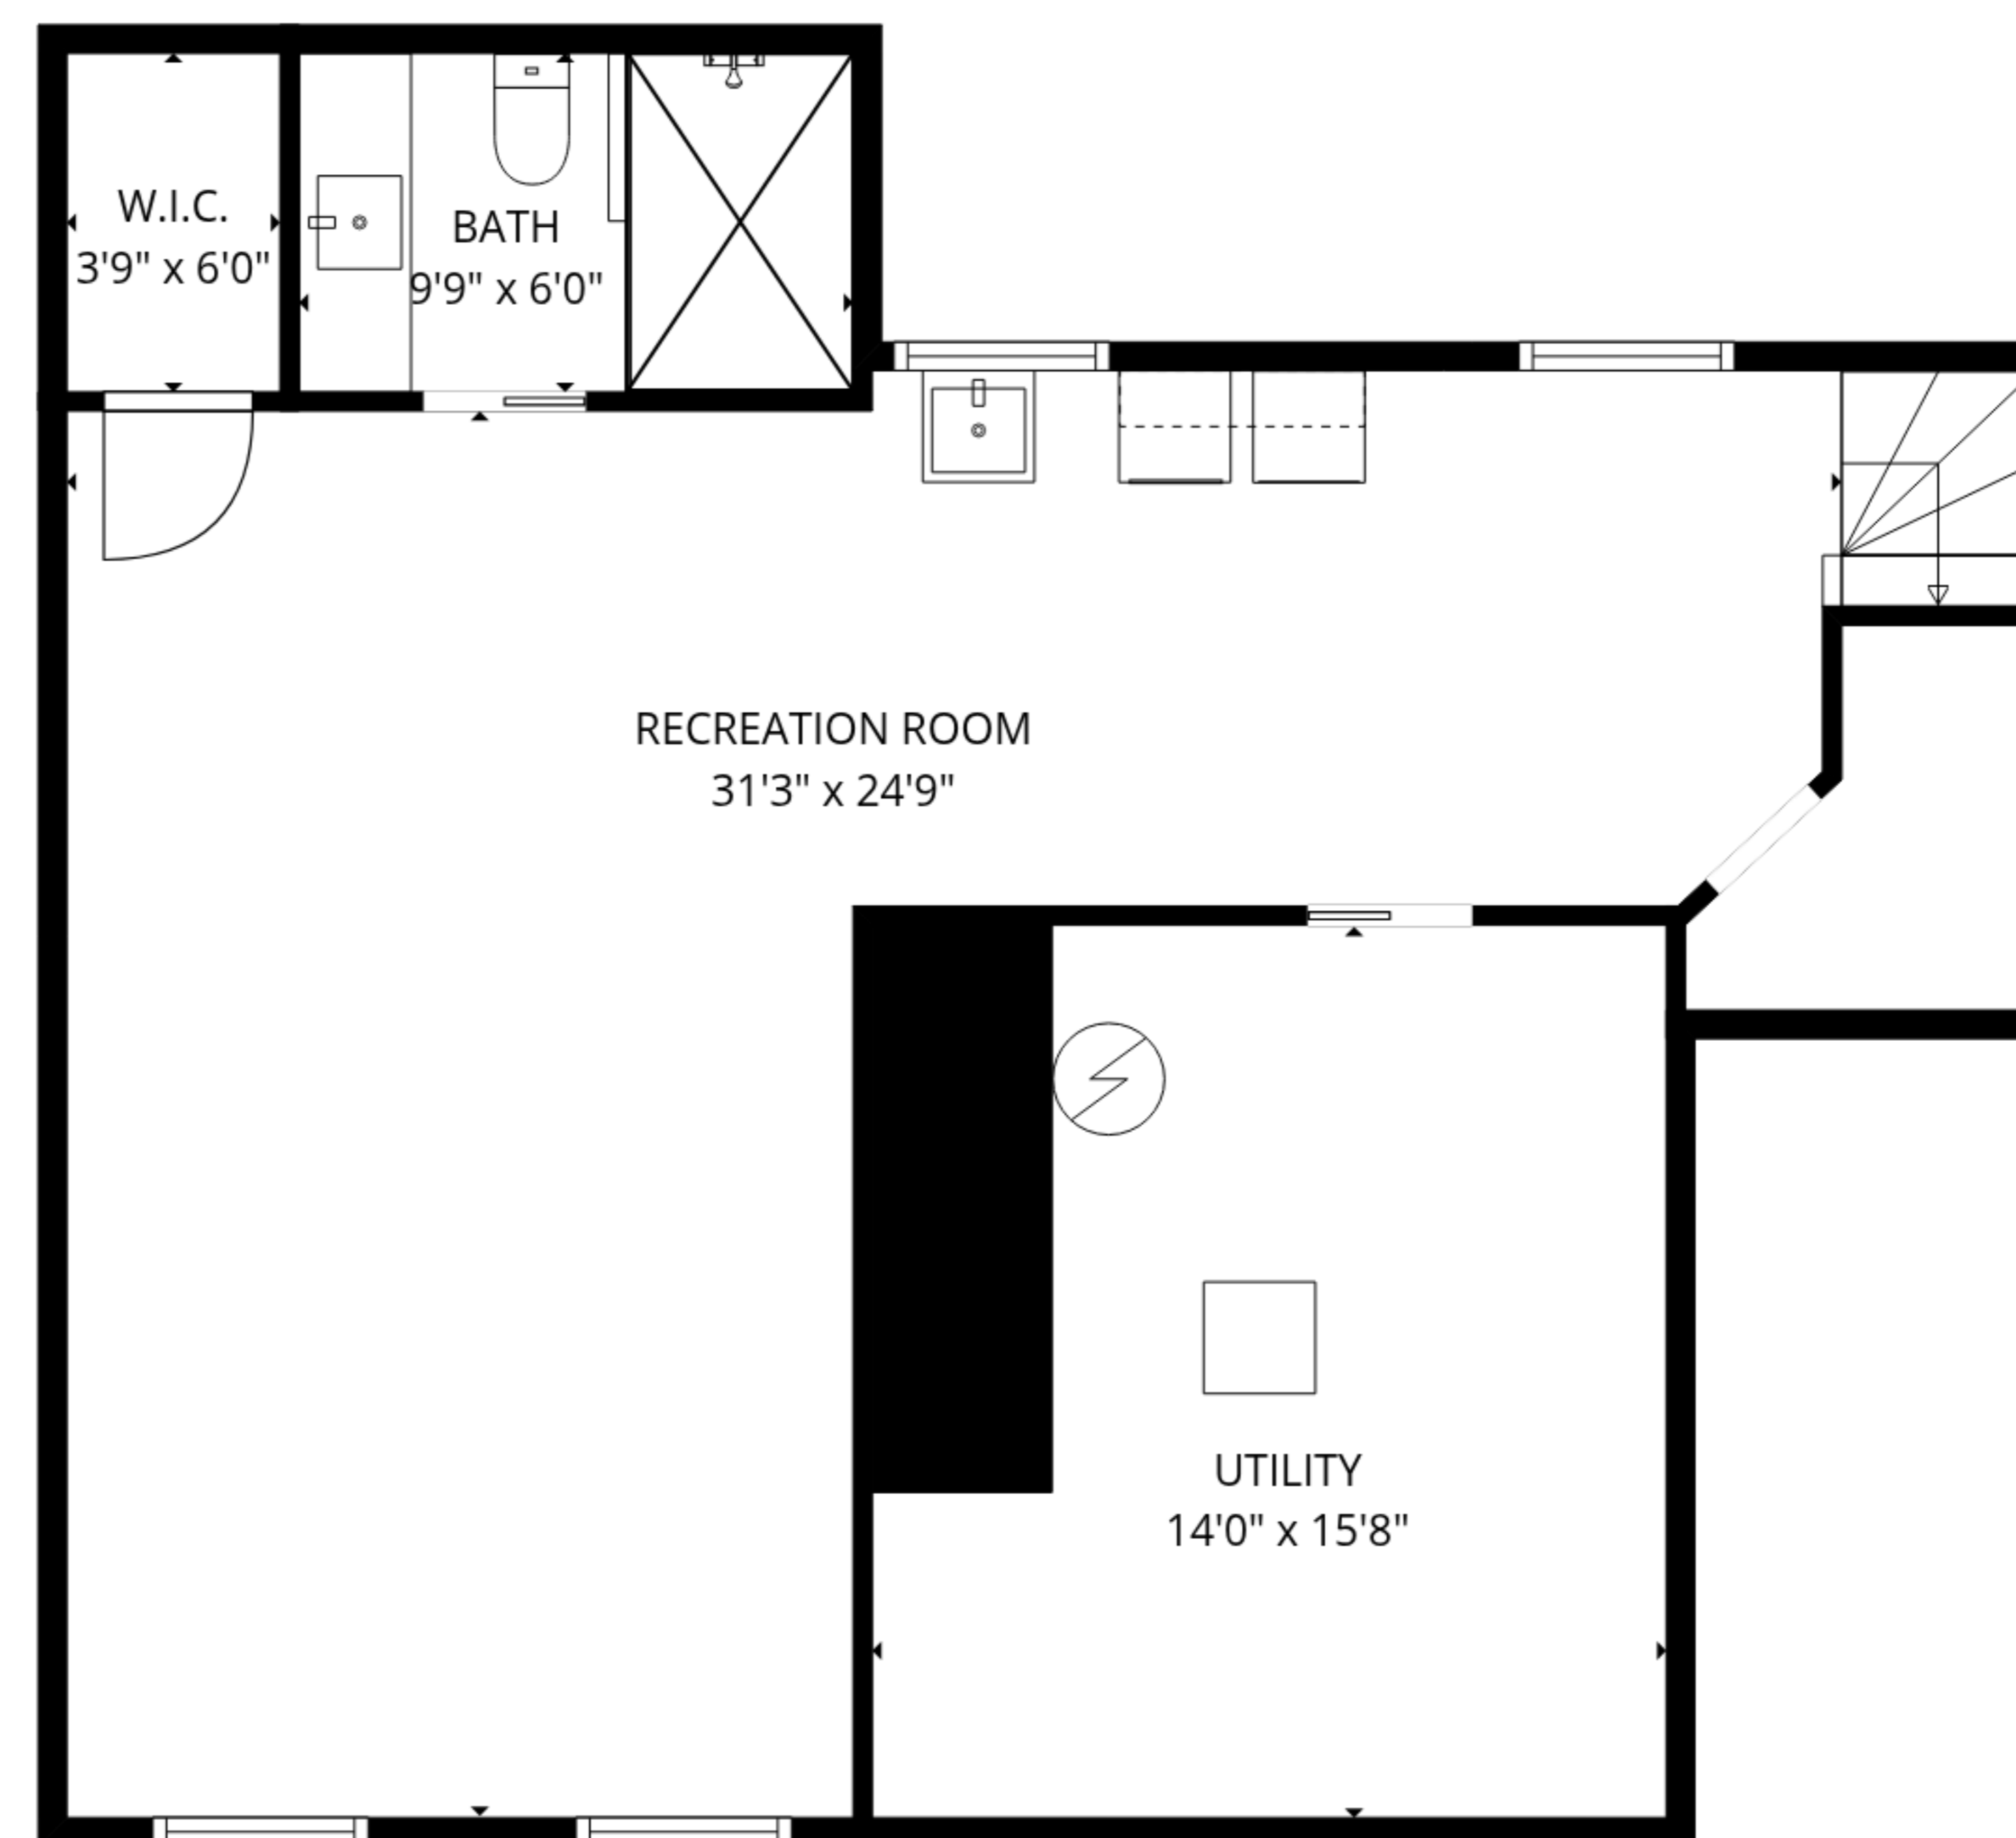

TOTAL: 2309 sq. ft

Basement: 619 sq. ft, 1st floor: 1690 sq. ft

EXCLUDED AREAS: UNDEFINED: 31 sq. ft, UTILITY: 220 sq. ft, GARAGE: 400 sq. ft,
SCREENED PORCH: 155 sq. ft, WALLS: 208 sq. ft

TOTAL: 2309 sq. ft

Basement: 619 sq. ft, 1st floor: 1690 sq. ft

EXCLUDED AREAS: UNDEFINED: 31 sq. ft, UTILITY: 220 sq. ft, GARAGE: 400 sq. ft,

SCREENED PORCH: 155 sq. ft, WALLS: 208 sq. ft

1st floor

Basement

TOTAL: 2309 sq. ft
 Basement: 619 sq. ft, 1st floor: 1690 sq. ft
 EXCLUDED AREAS: UNDEFINED: 31 sq. ft, UTILITY: 220 sq. ft, GARAGE: 400 sq. ft,
 SCREENED PORCH: 155 sq. ft, WALLS: 208 sq. ft