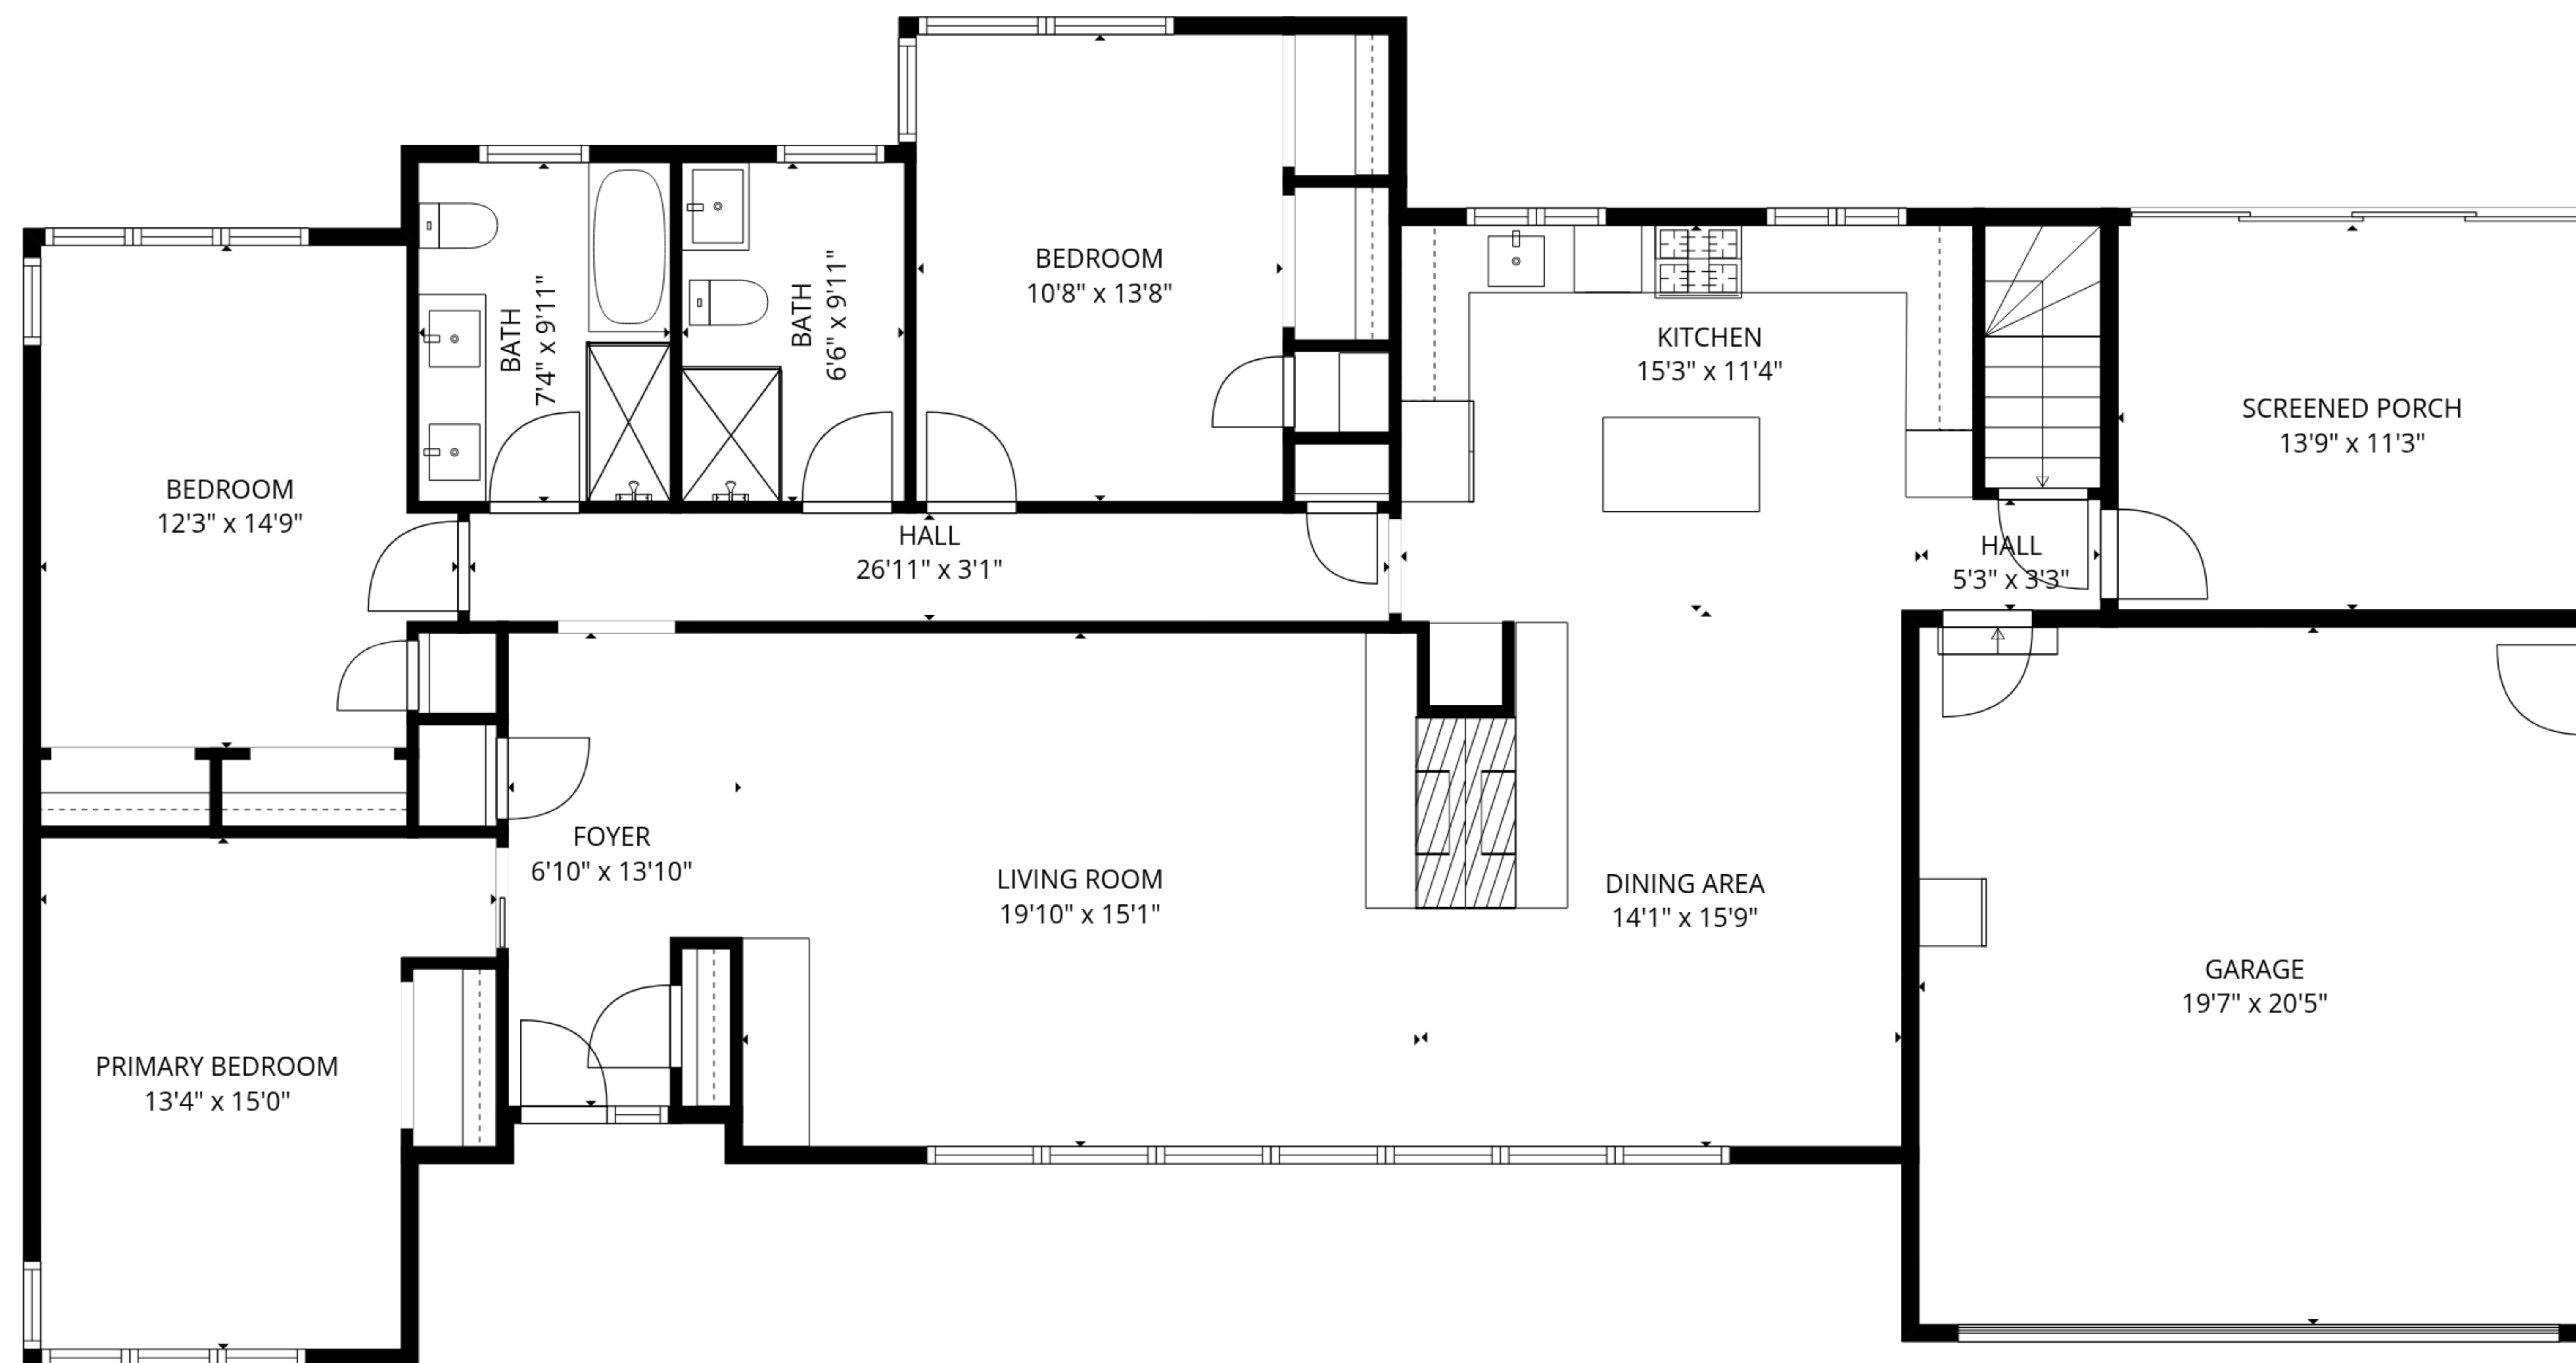

TOTAL: 2309 sq. ft

Basement: 619 sq. ft, 1st floor: 1690 sq. ft

EXCLUDED AREAS: UNDEFINED: 31 sq. ft, UTILITY: 220 sq. ft, GARAGE: 400 sq. ft,
SCREENED PORCH: 155 sq. ft, WALLS: 208 sq. ft

TOTAL: 2309 sq. ft

Basement: 619 sq. ft, 1st floor: 1690 sq. ft

EXCLUDED AREAS: UNDEFINED: 31 sq. ft, UTILITY: 220 sq. ft, GARAGE: 400 sq. ft,

SCREENED PORCH: 155 sq. ft, WALLS: 208 sq. ft

1st floor

Basement

TOTAL: 2309 sq. ft
 Basement: 619 sq. ft, 1st floor: 1690 sq. ft
 EXCLUDED AREAS: UNDEFINED: 31 sq. ft, UTILITY: 220 sq. ft, GARAGE: 400 sq. ft,
 SCREENED PORCH: 155 sq. ft, WALLS: 208 sq. ft