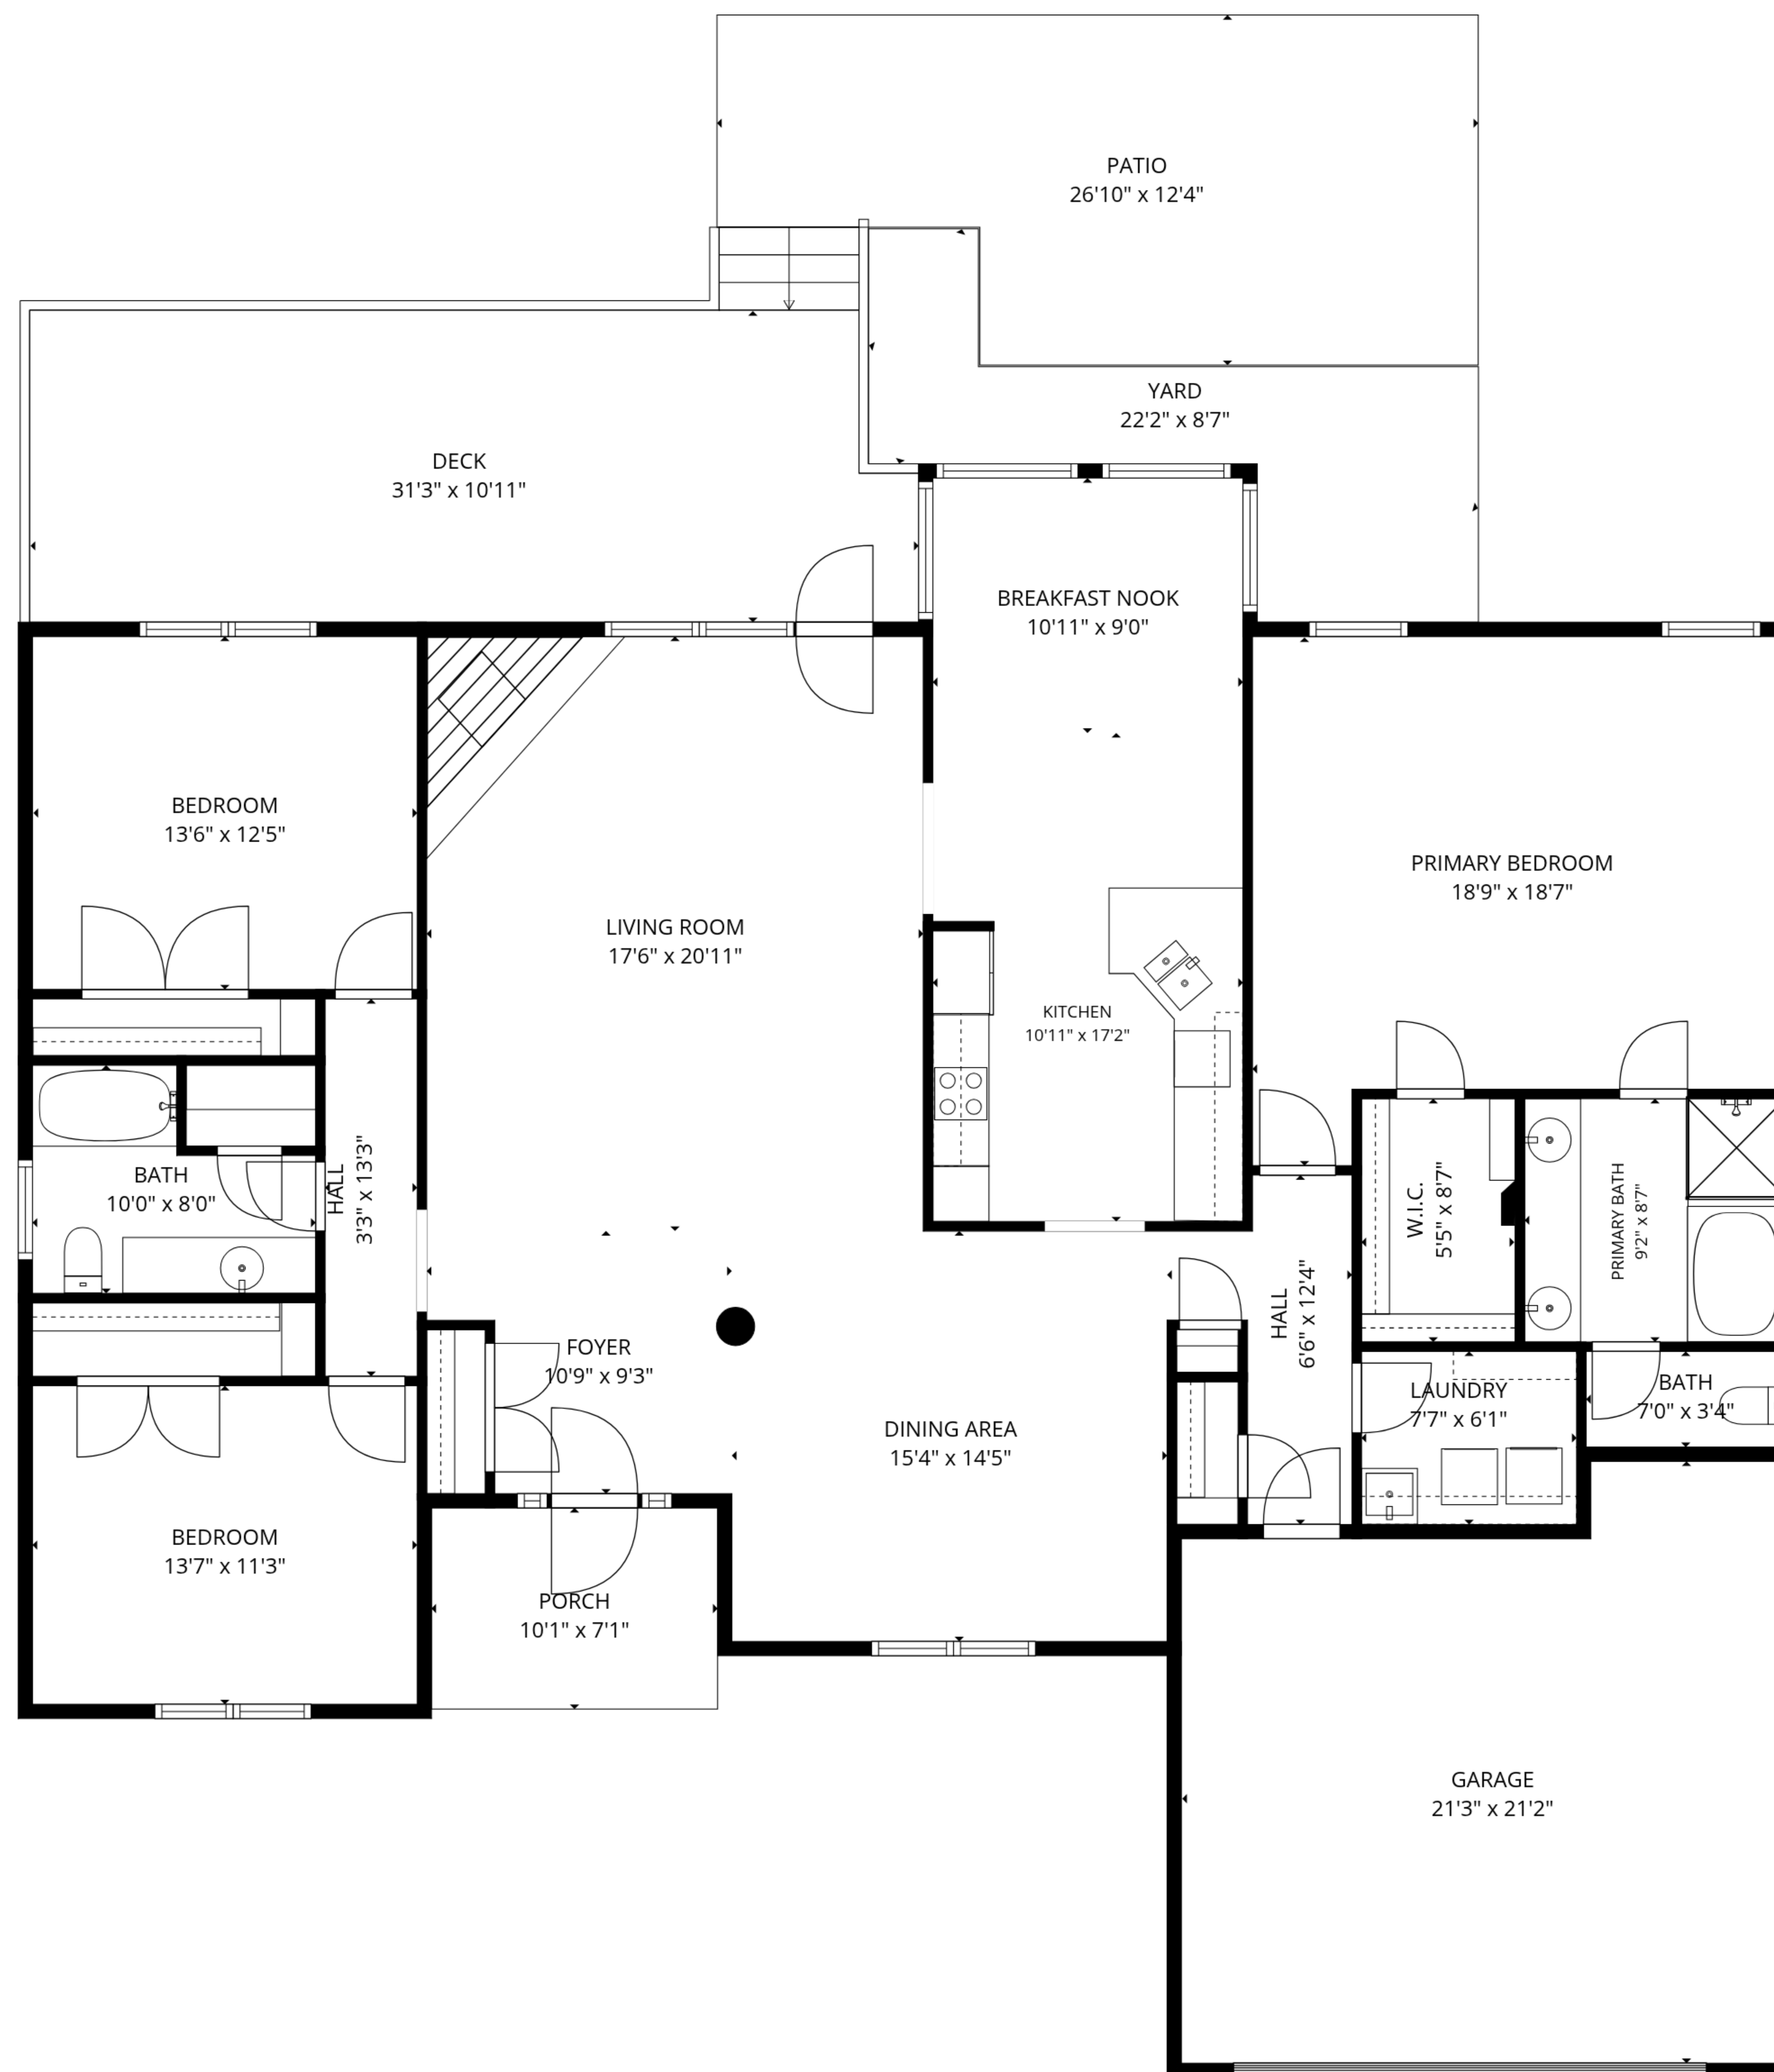

TOTAL: 2106 sq. ft

1st floor: 2106 sq. ft

EXCLUDED AREAS: GARAGE: 411 sq. ft, DECK: 346 sq. ft, PORCH: 71 sq. ft,
 PATIO: 285 sq. ft, WALLS: 140 sq. ft

SIZES AND DIMENSIONS ARE APPROXIMATE, ACTUAL MAY VARY.