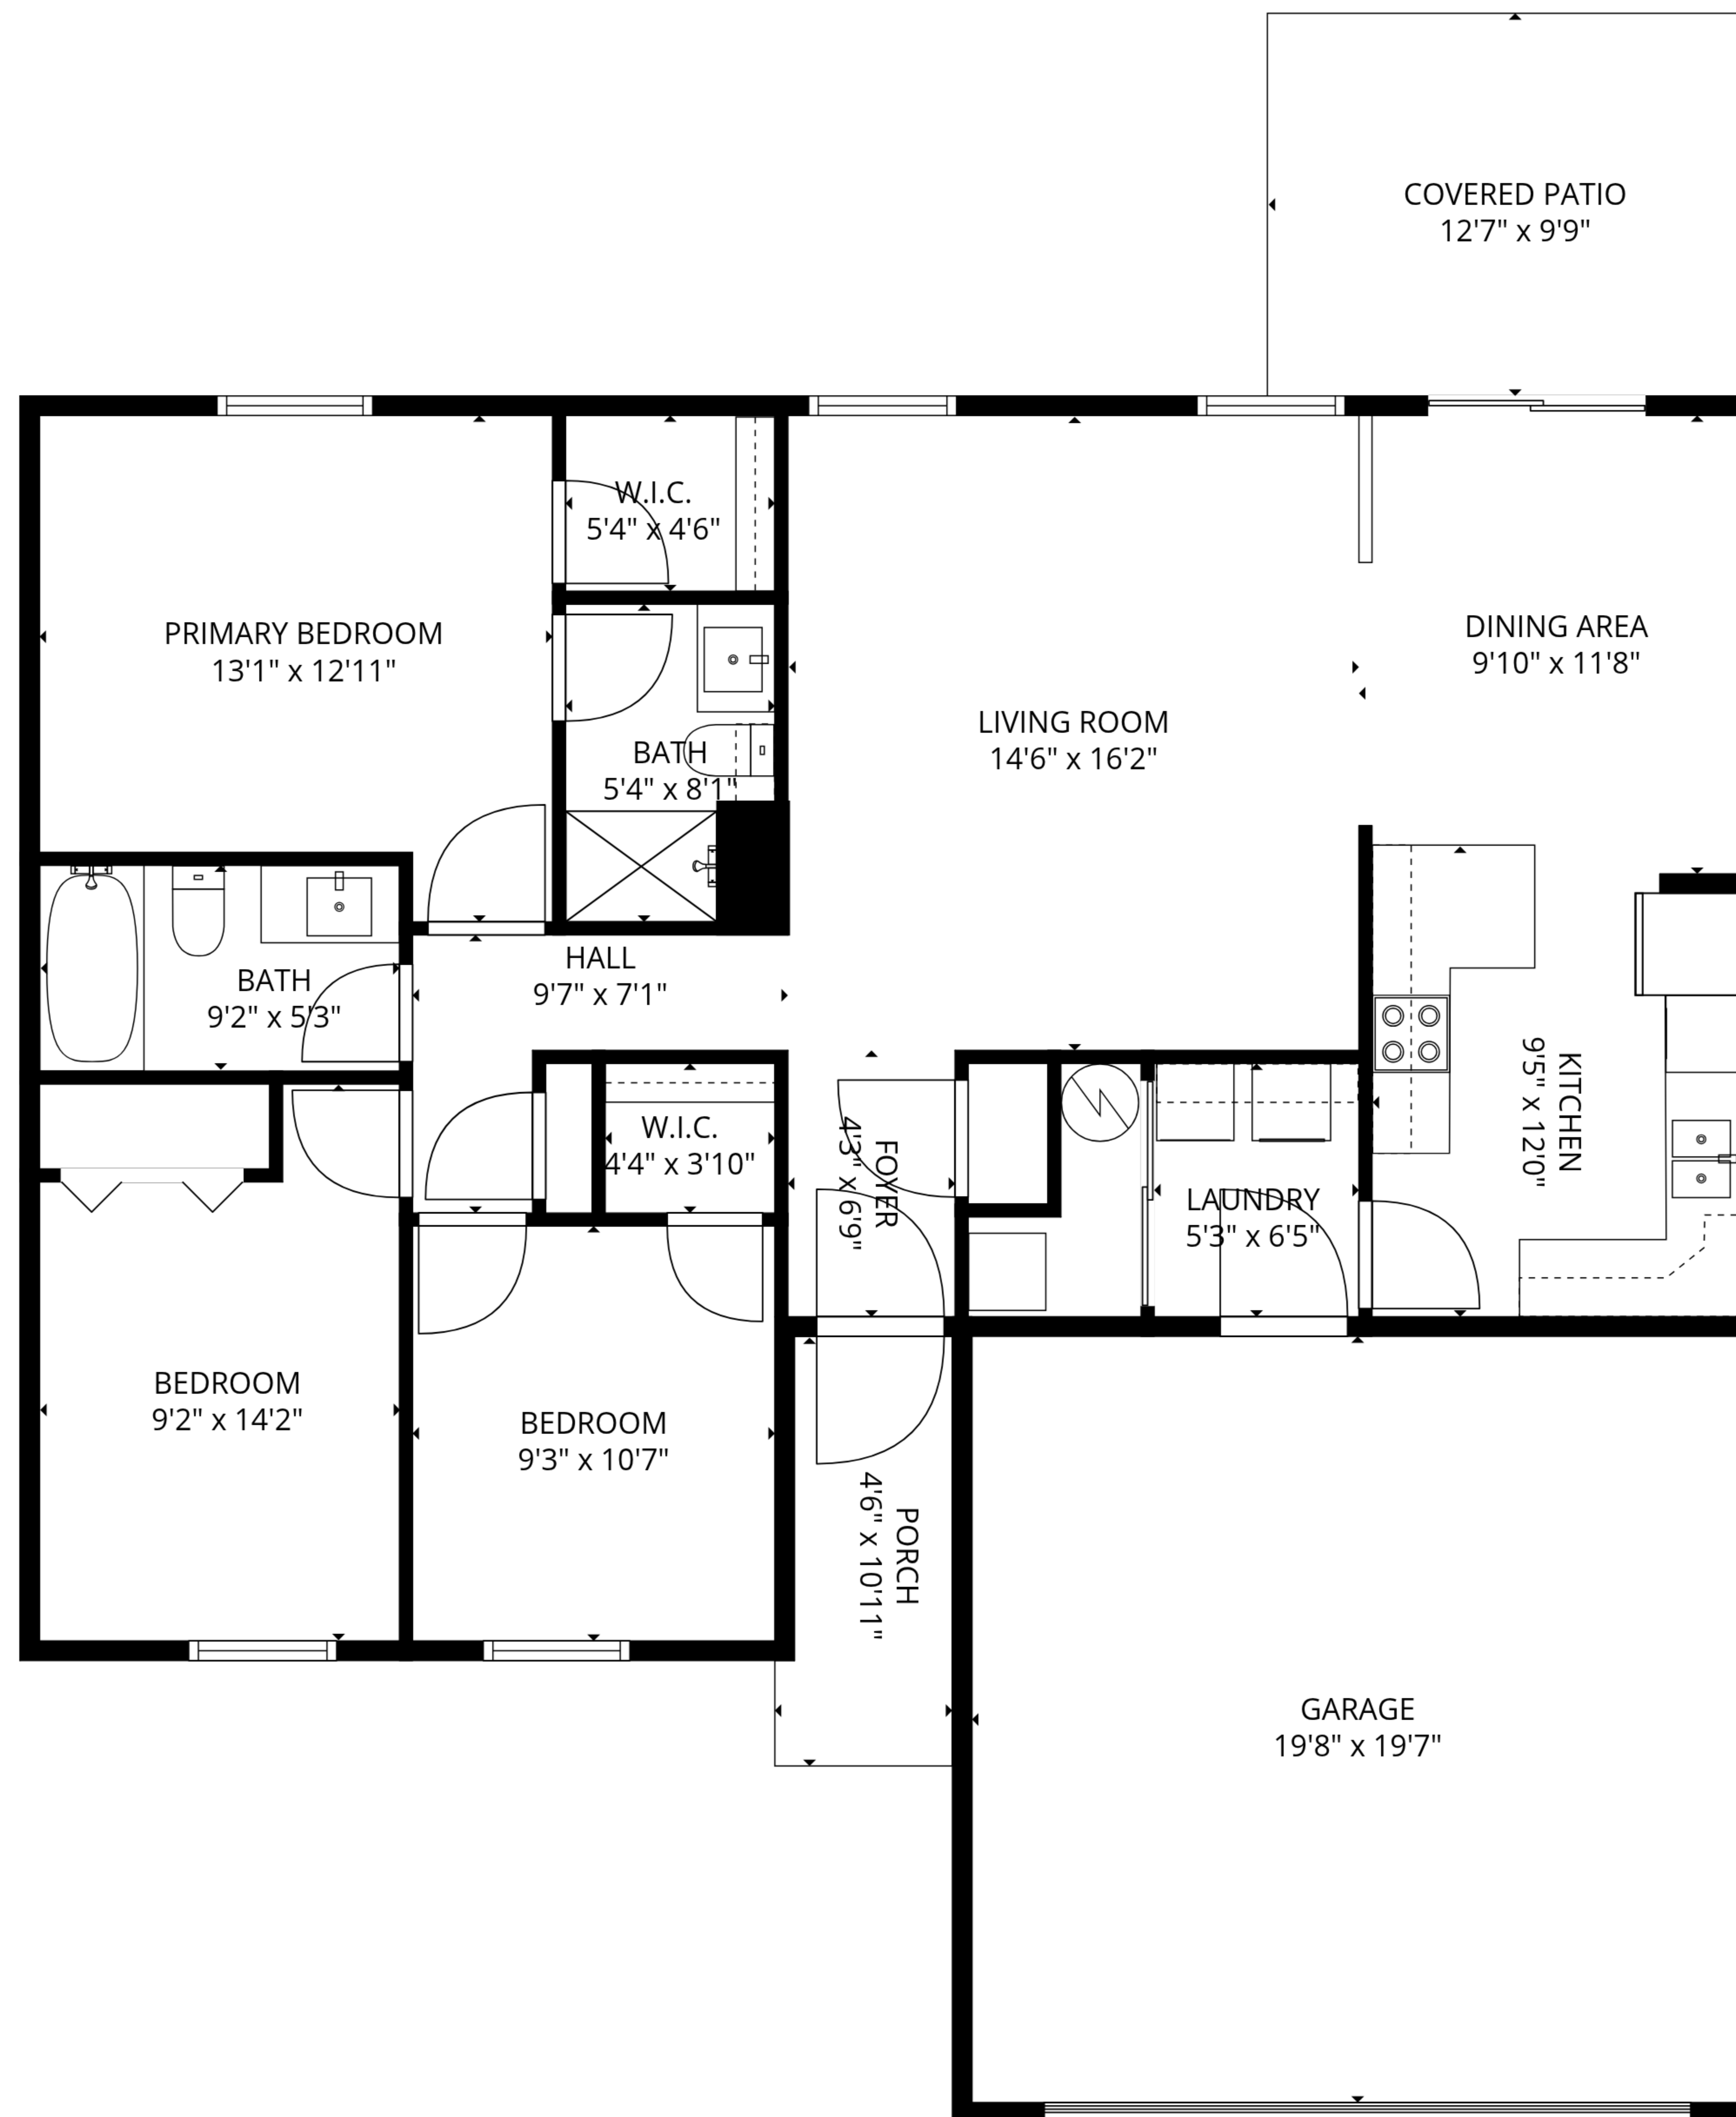

TOTAL: 1154 sq. ft

1st floor: 1154 sq. ft

EXCLUDED AREAS: GARAGE: 385 sq. ft, COVERED PATIO: 123 sq. ft, PORCH: 45 sq. ft,
WALLS: 105 sq. ft

TOTAL: 1154 sq. ft

1st floor: 1154 sq. ft

EXCLUDED AREAS: GARAGE: 385 sq. ft, COVERED PATIO: 123 sq. ft, PORCH: 45 sq. ft,
WALLS: 105 sq. ft