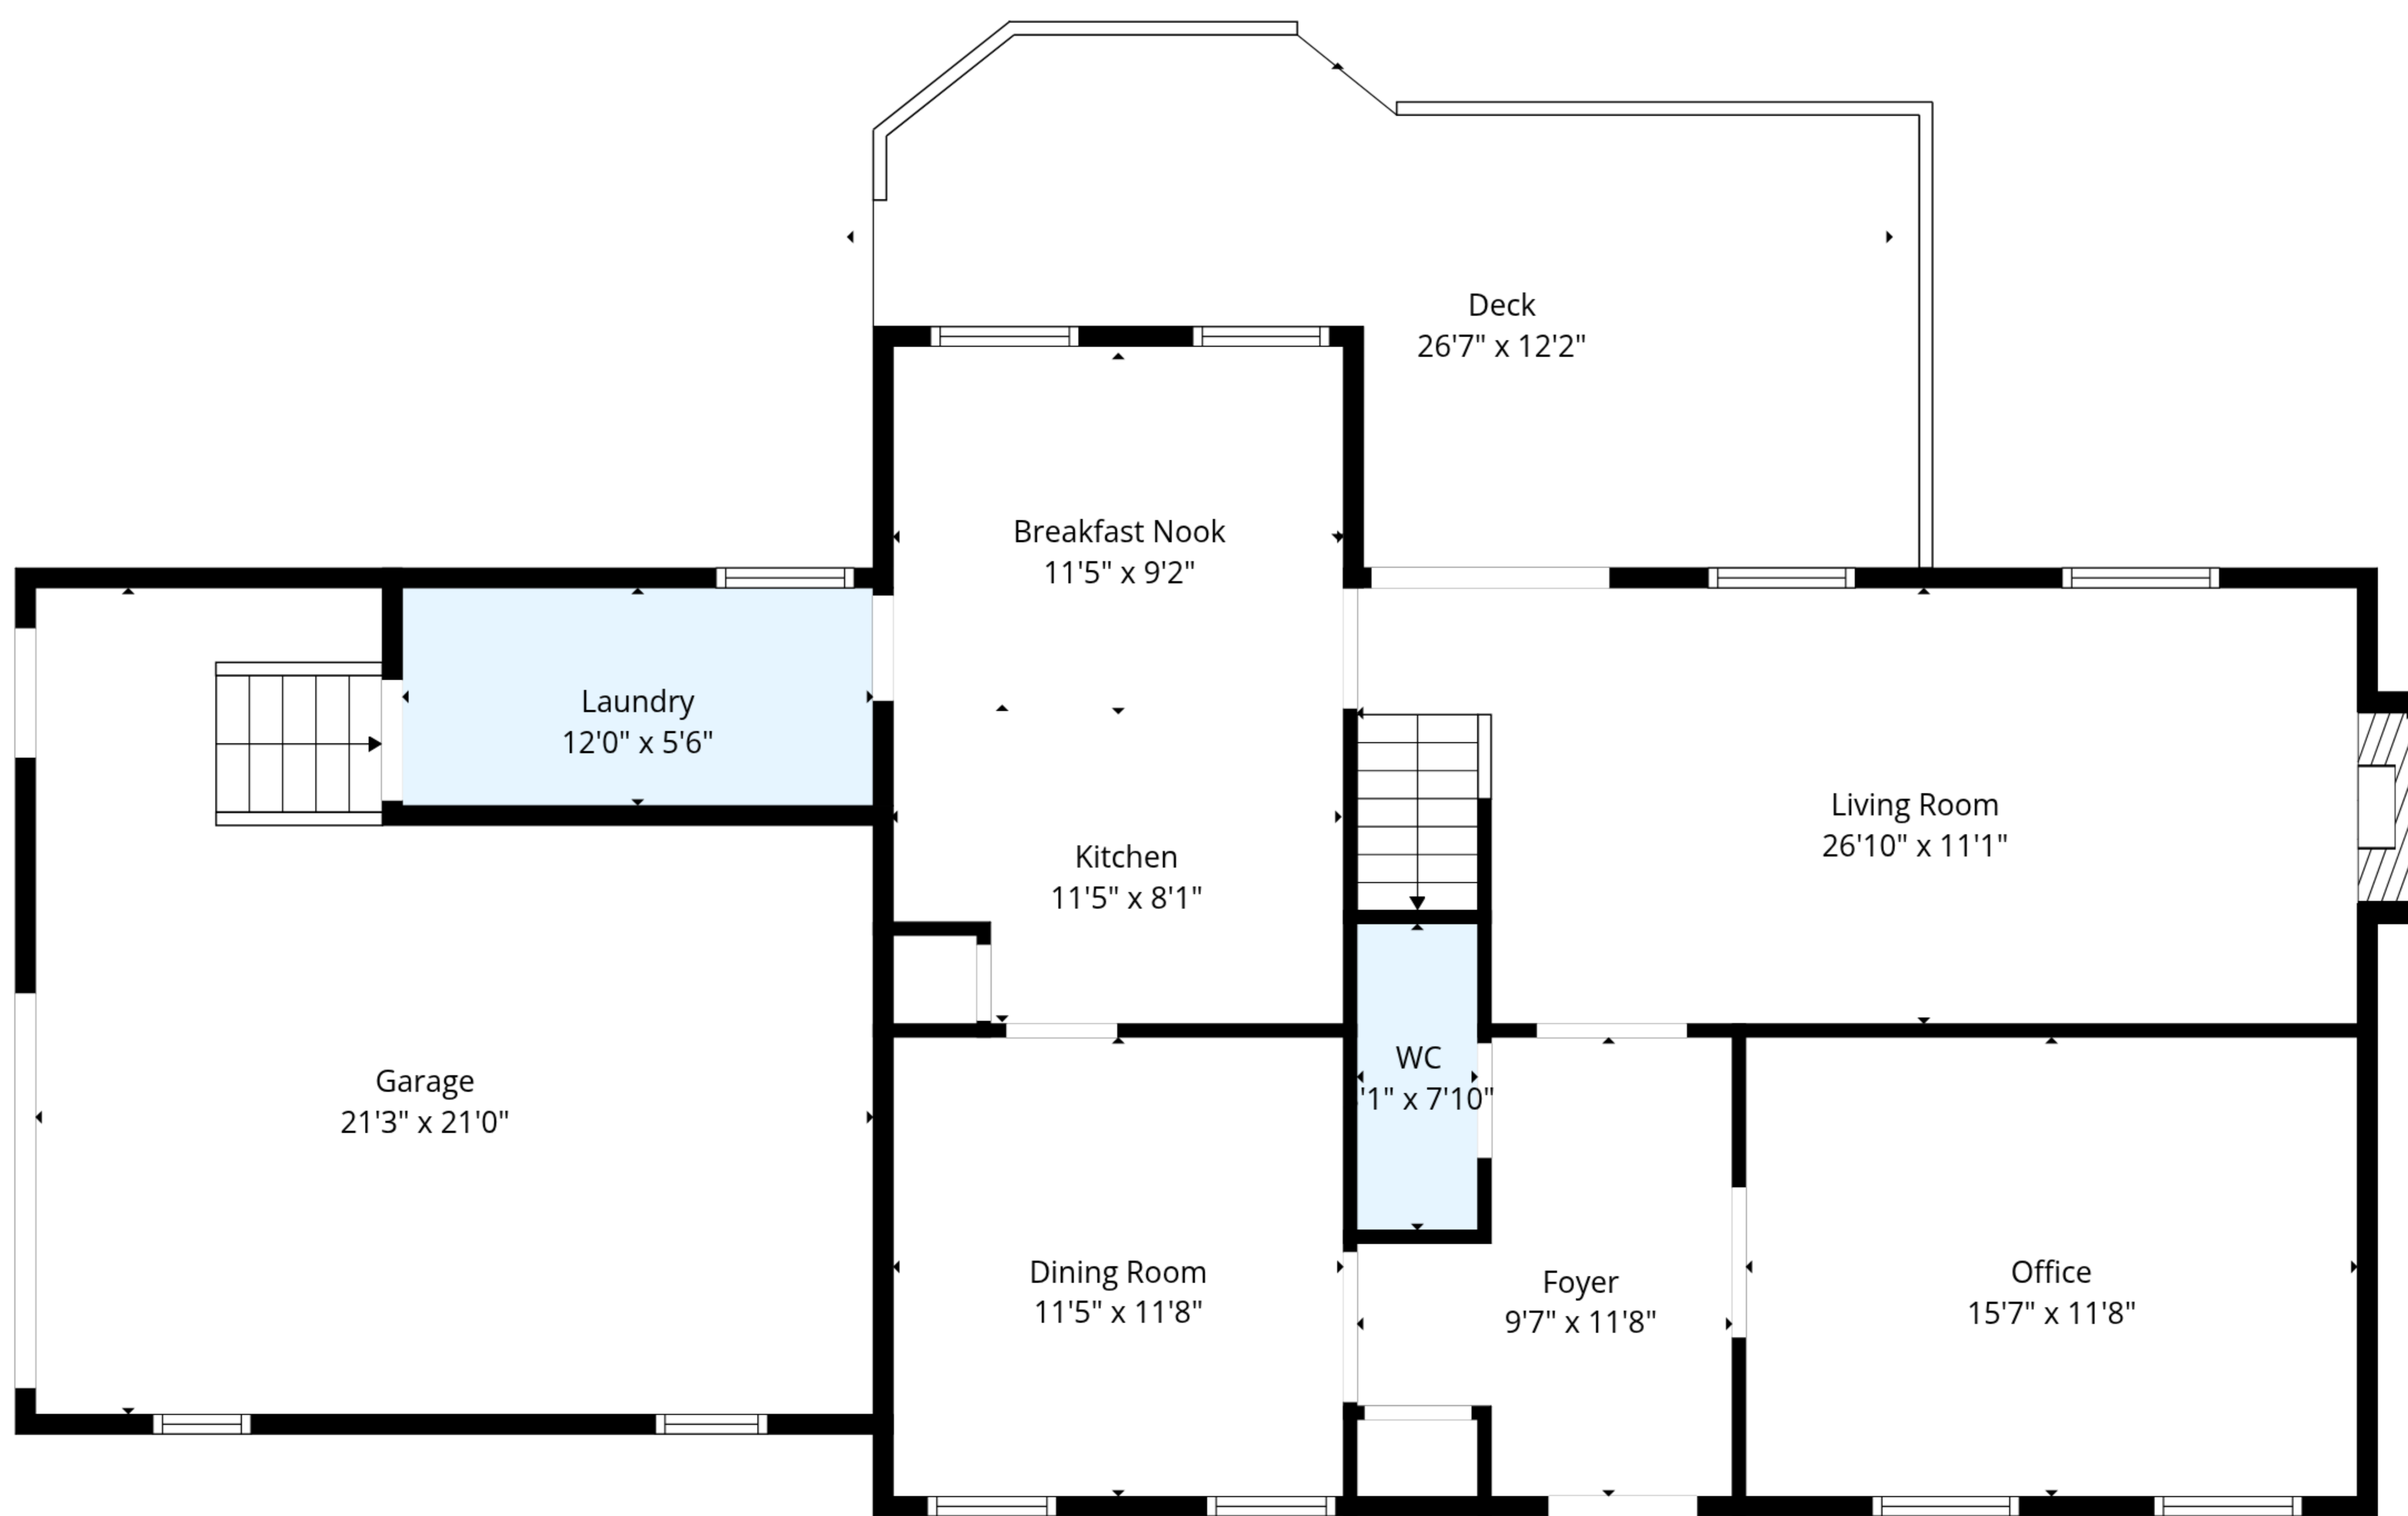

TOTAL: 2085 sq. ft

Ground floor: 1001 sq. ft, 1st floor: 1084 sq. ft

EXCLUDED AREAS: GARAGE: 372 sq. ft, DECK: 248 sq. ft, FIREPLACE: 8 sq. ft,

LOW CEILING: 55 sq. ft, WALLS: 192 sq. ft

TOTAL: 2085 sq. ft

Ground floor: 1001 sq. ft, 1st floor: 1084 sq. ft

EXCLUDED AREAS: GARAGE: 372 sq. ft, DECK: 248 sq. ft, FIREPLACE: 8 sq. ft,
 LOW CEILING: 55 sq. ft, WALLS: 192 sq. ft

TOTAL: 2085 sq. ft

Ground floor: 1001 sq. ft, 1st floor: 1084 sq. ft

EXCLUDED AREAS: GARAGE: 372 sq. ft, DECK: 248 sq. ft, FIREPLACE: 8 sq. ft,

LOW CEILING: 55 sq. ft, WALLS: 192 sq. ft