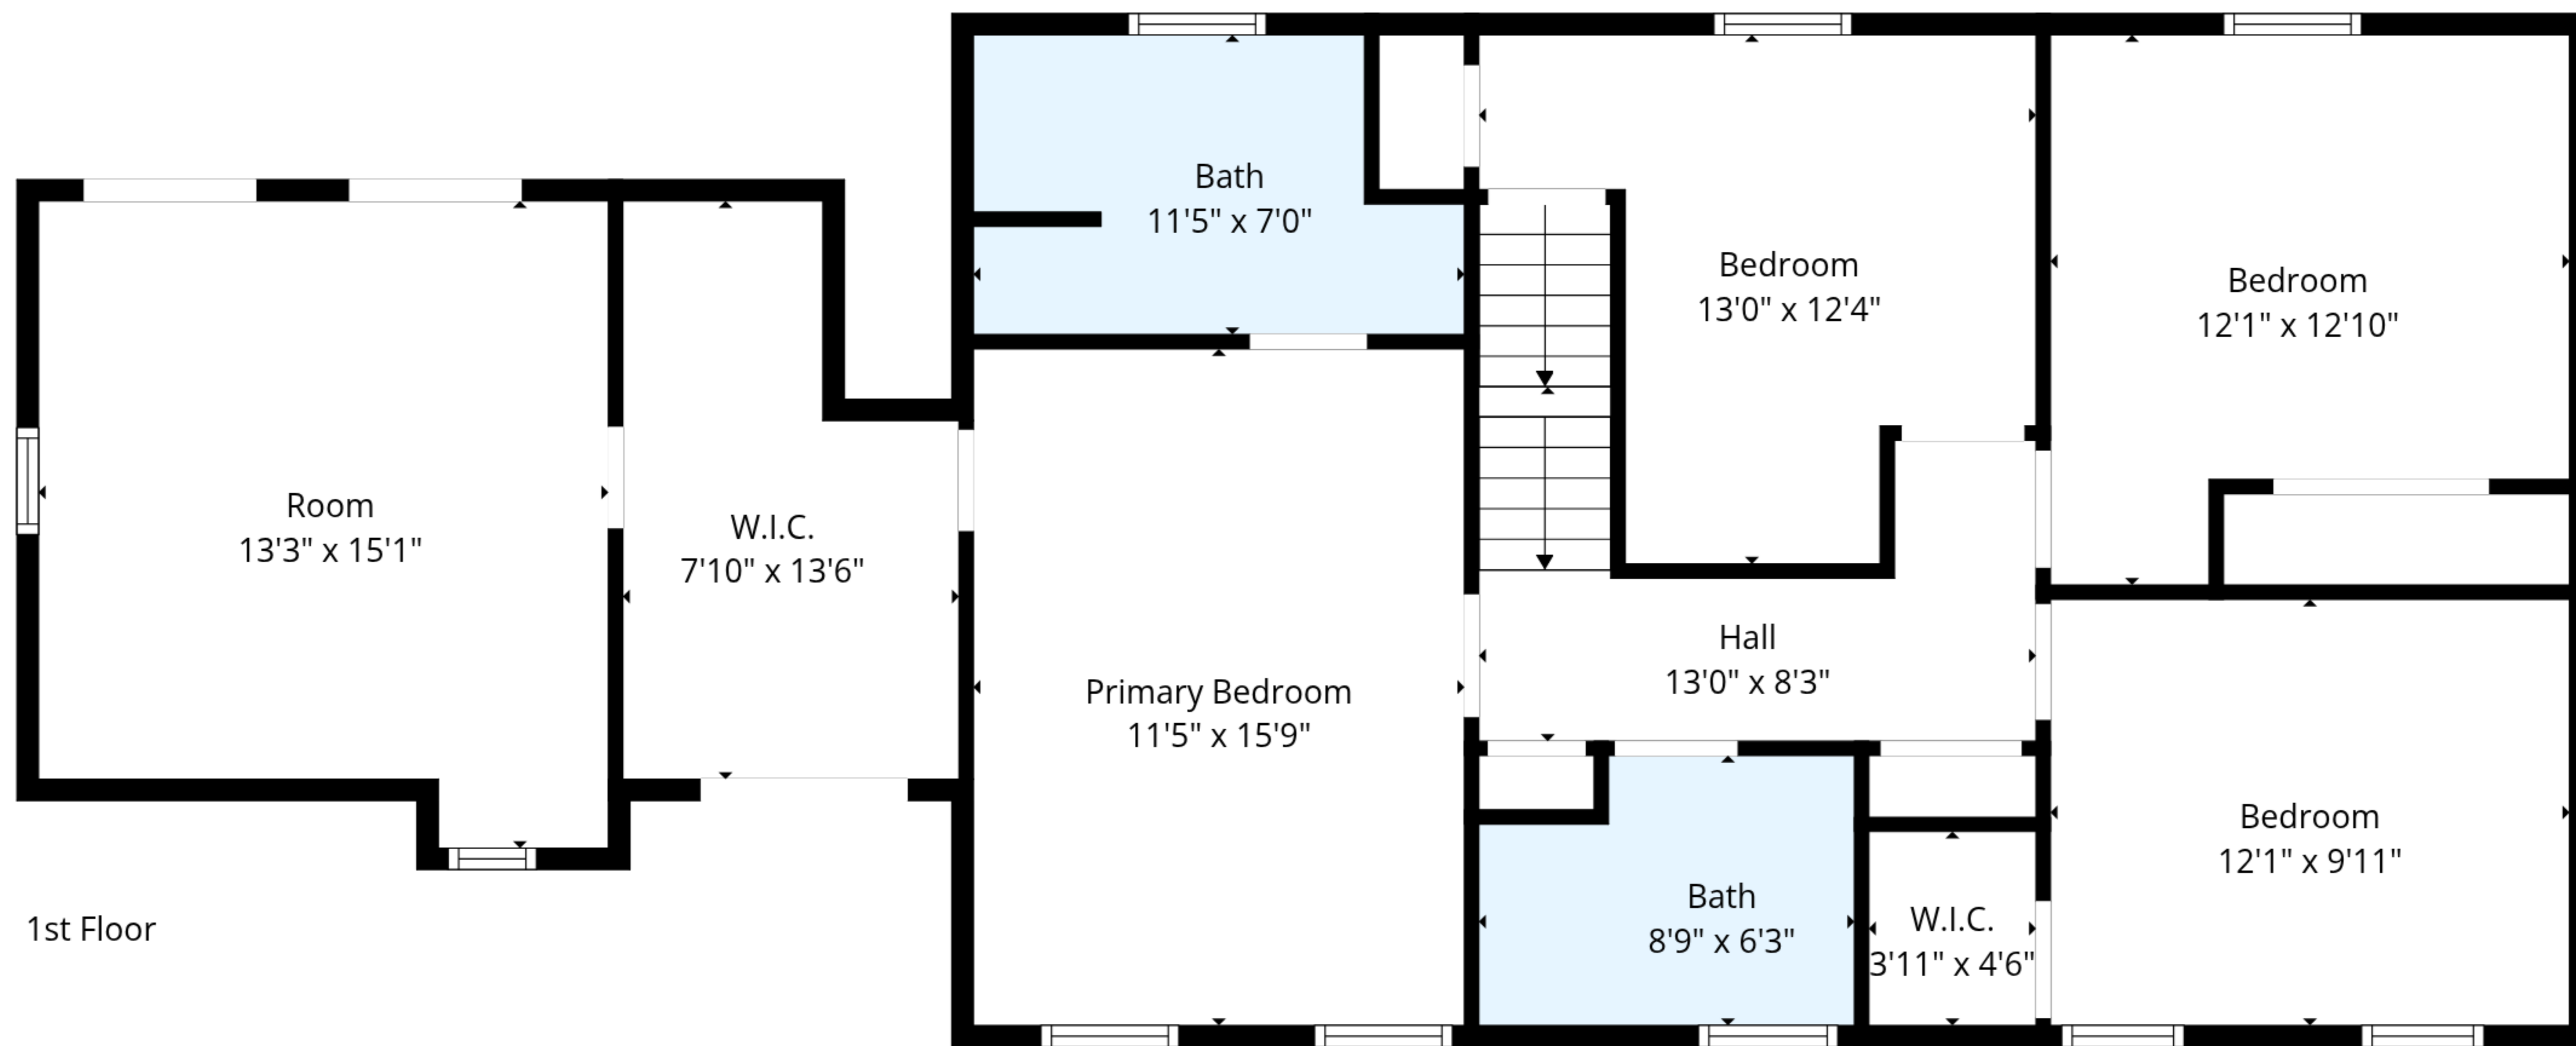

TOTAL: 2085 sq. ft

Ground floor: 1001 sq. ft, 1st floor: 1084 sq. ft

EXCLUDED AREAS: GARAGE: 372 sq. ft, DECK: 248 sq. ft, FIREPLACE: 8 sq. ft,

LOW CEILING: 55 sq. ft, WALLS: 192 sq. ft

TOTAL: 2085 sq. ft

Ground floor: 1001 sq. ft, 1st floor: 1084 sq. ft

EXCLUDED AREAS: GARAGE: 372 sq. ft, DECK: 248 sq. ft, FIREPLACE: 8 sq. ft,
 LOW CEILING: 55 sq. ft, WALLS: 192 sq. ft

TOTAL: 2085 sq. ft

Ground floor: 1001 sq. ft, 1st floor: 1084 sq. ft

EXCLUDED AREAS: GARAGE: 372 sq. ft, DECK: 248 sq. ft, FIREPLACE: 8 sq. ft,

LOW CEILING: 55 sq. ft, WALLS: 192 sq. ft