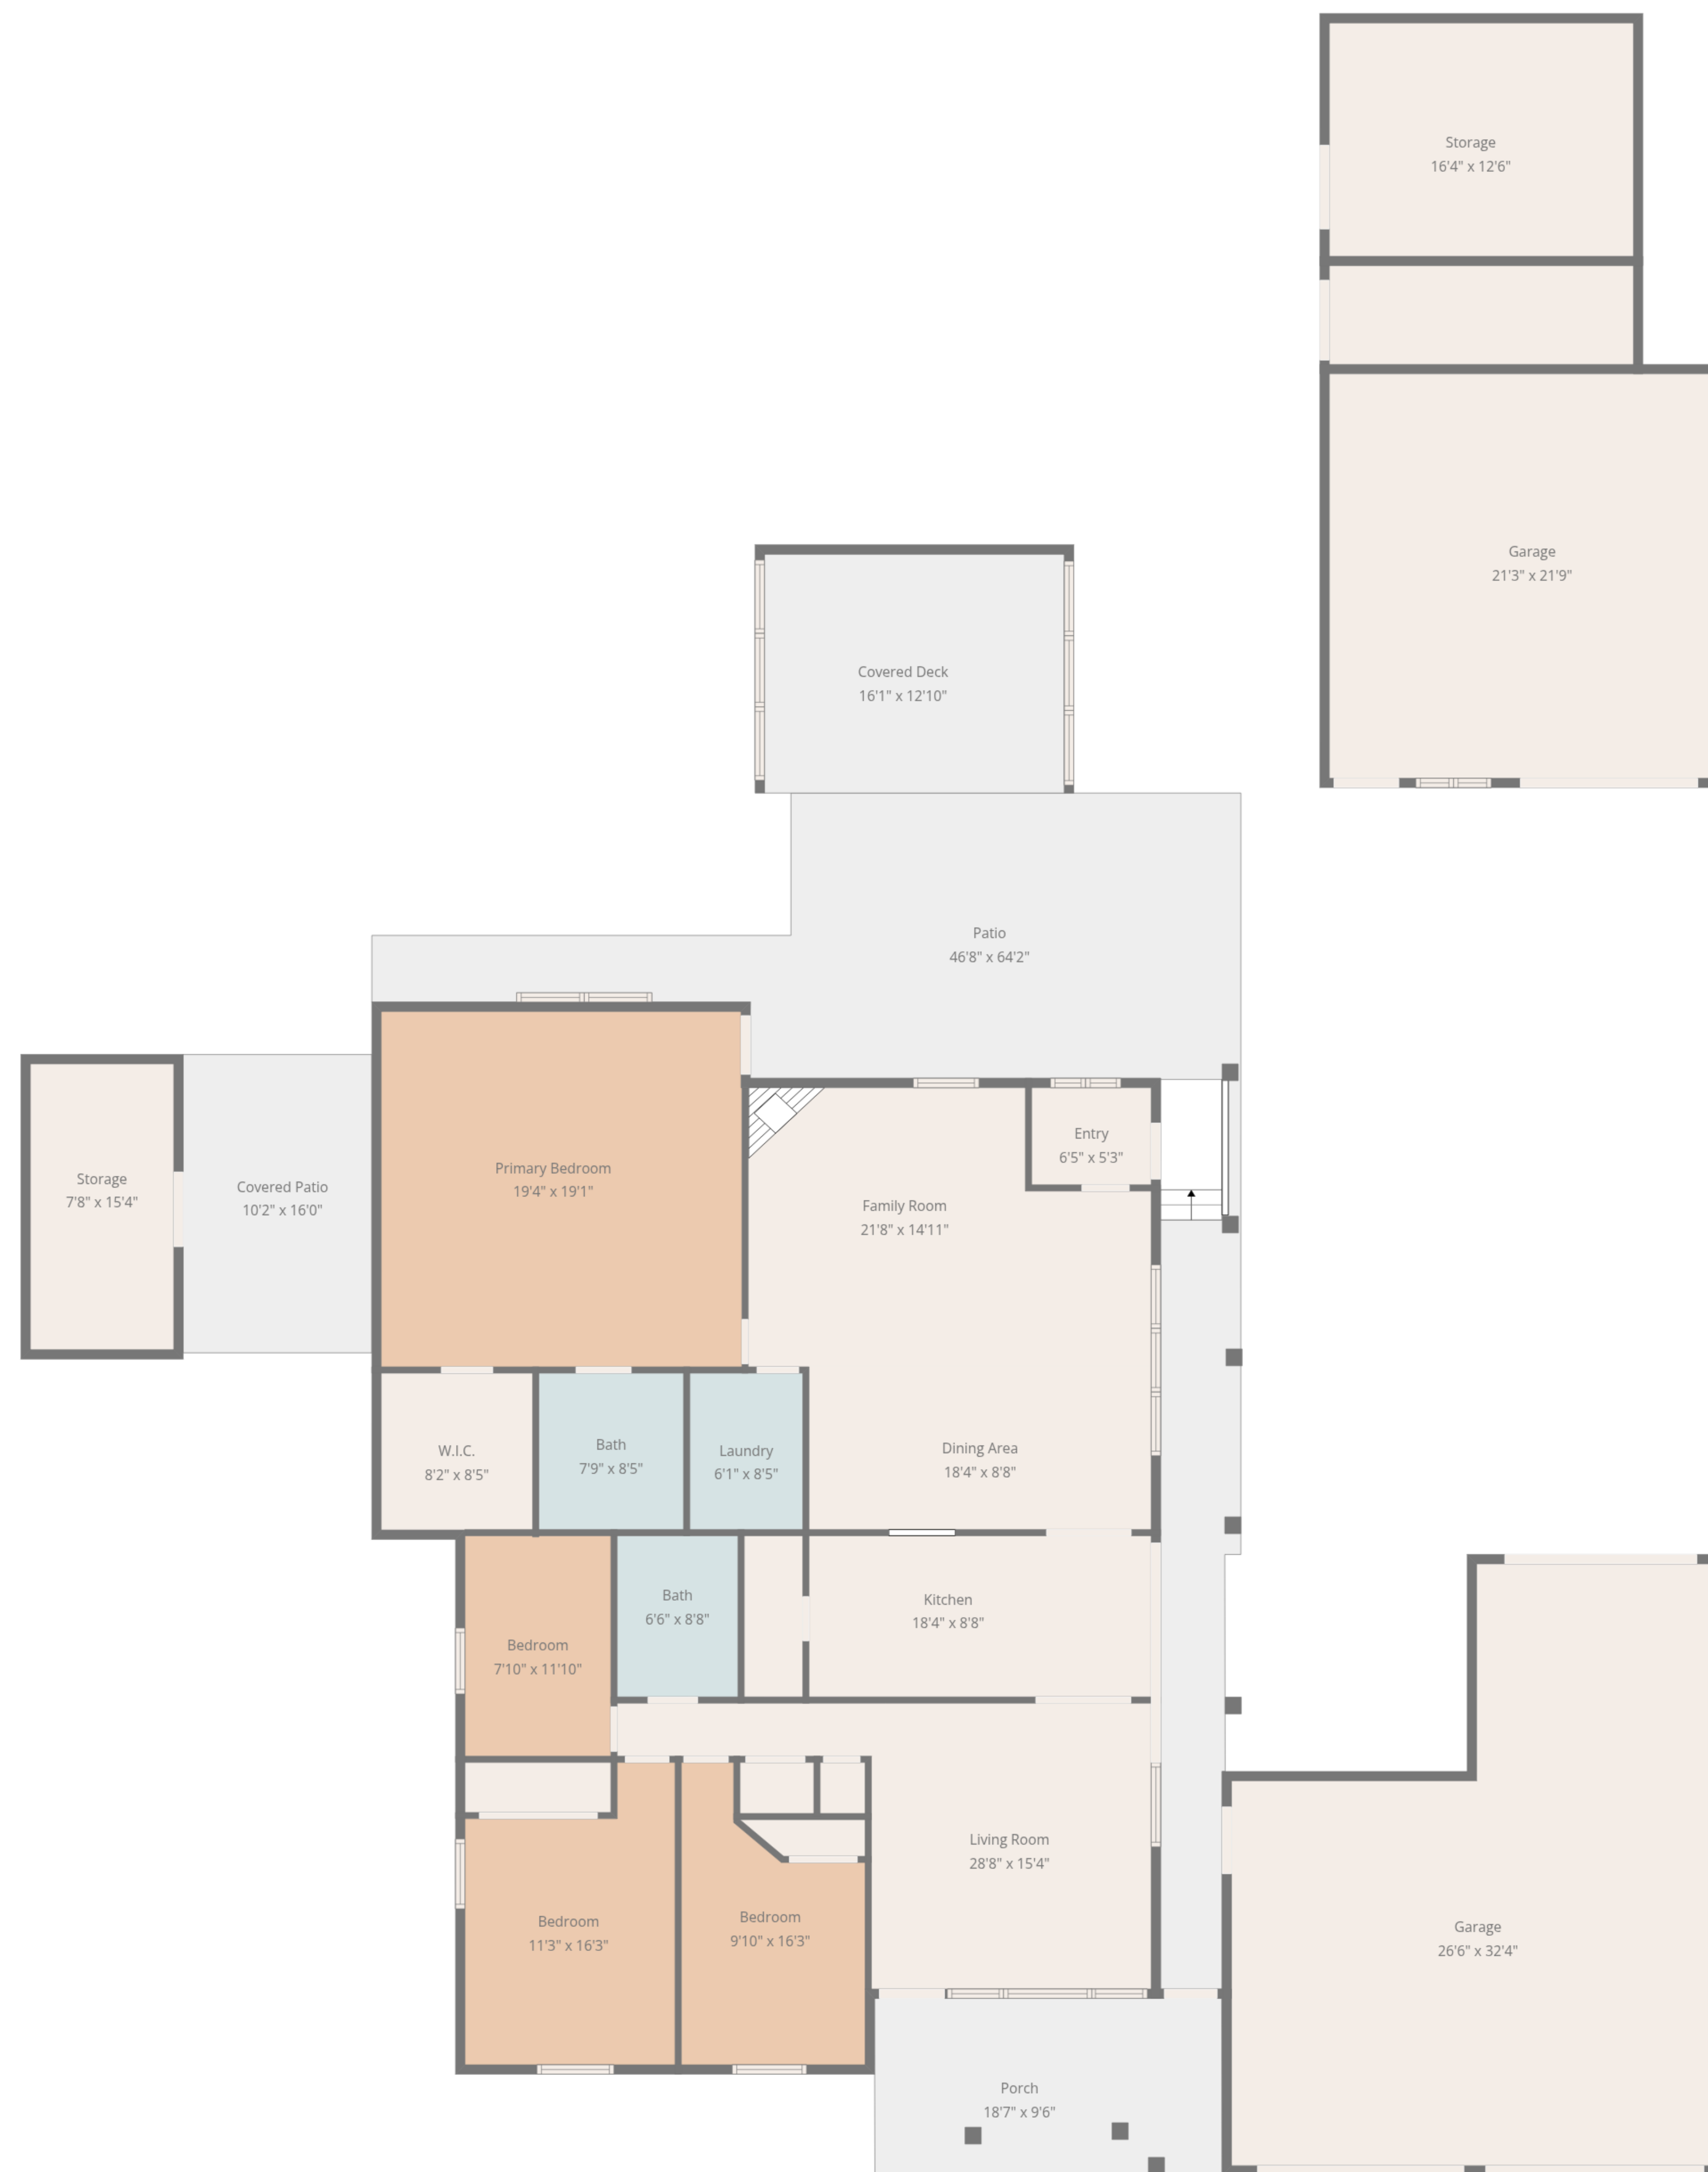

Total: 1990 sq. ft

1st Floor: 1990 sq. ft

Excluded Areas: Garage: 1166 sq. Ft, Bedroom: 95 sq. Ft, Full Bath: 56 sq. Ft,
 Storage: 323 sq. Ft, Covered Deck: 207 sq. Ft, Porch: 177 sq. Ft,
 Covered Patio: 162 sq. Ft, Patio: 649 sq. Ft, Walls: 284 sq. ft