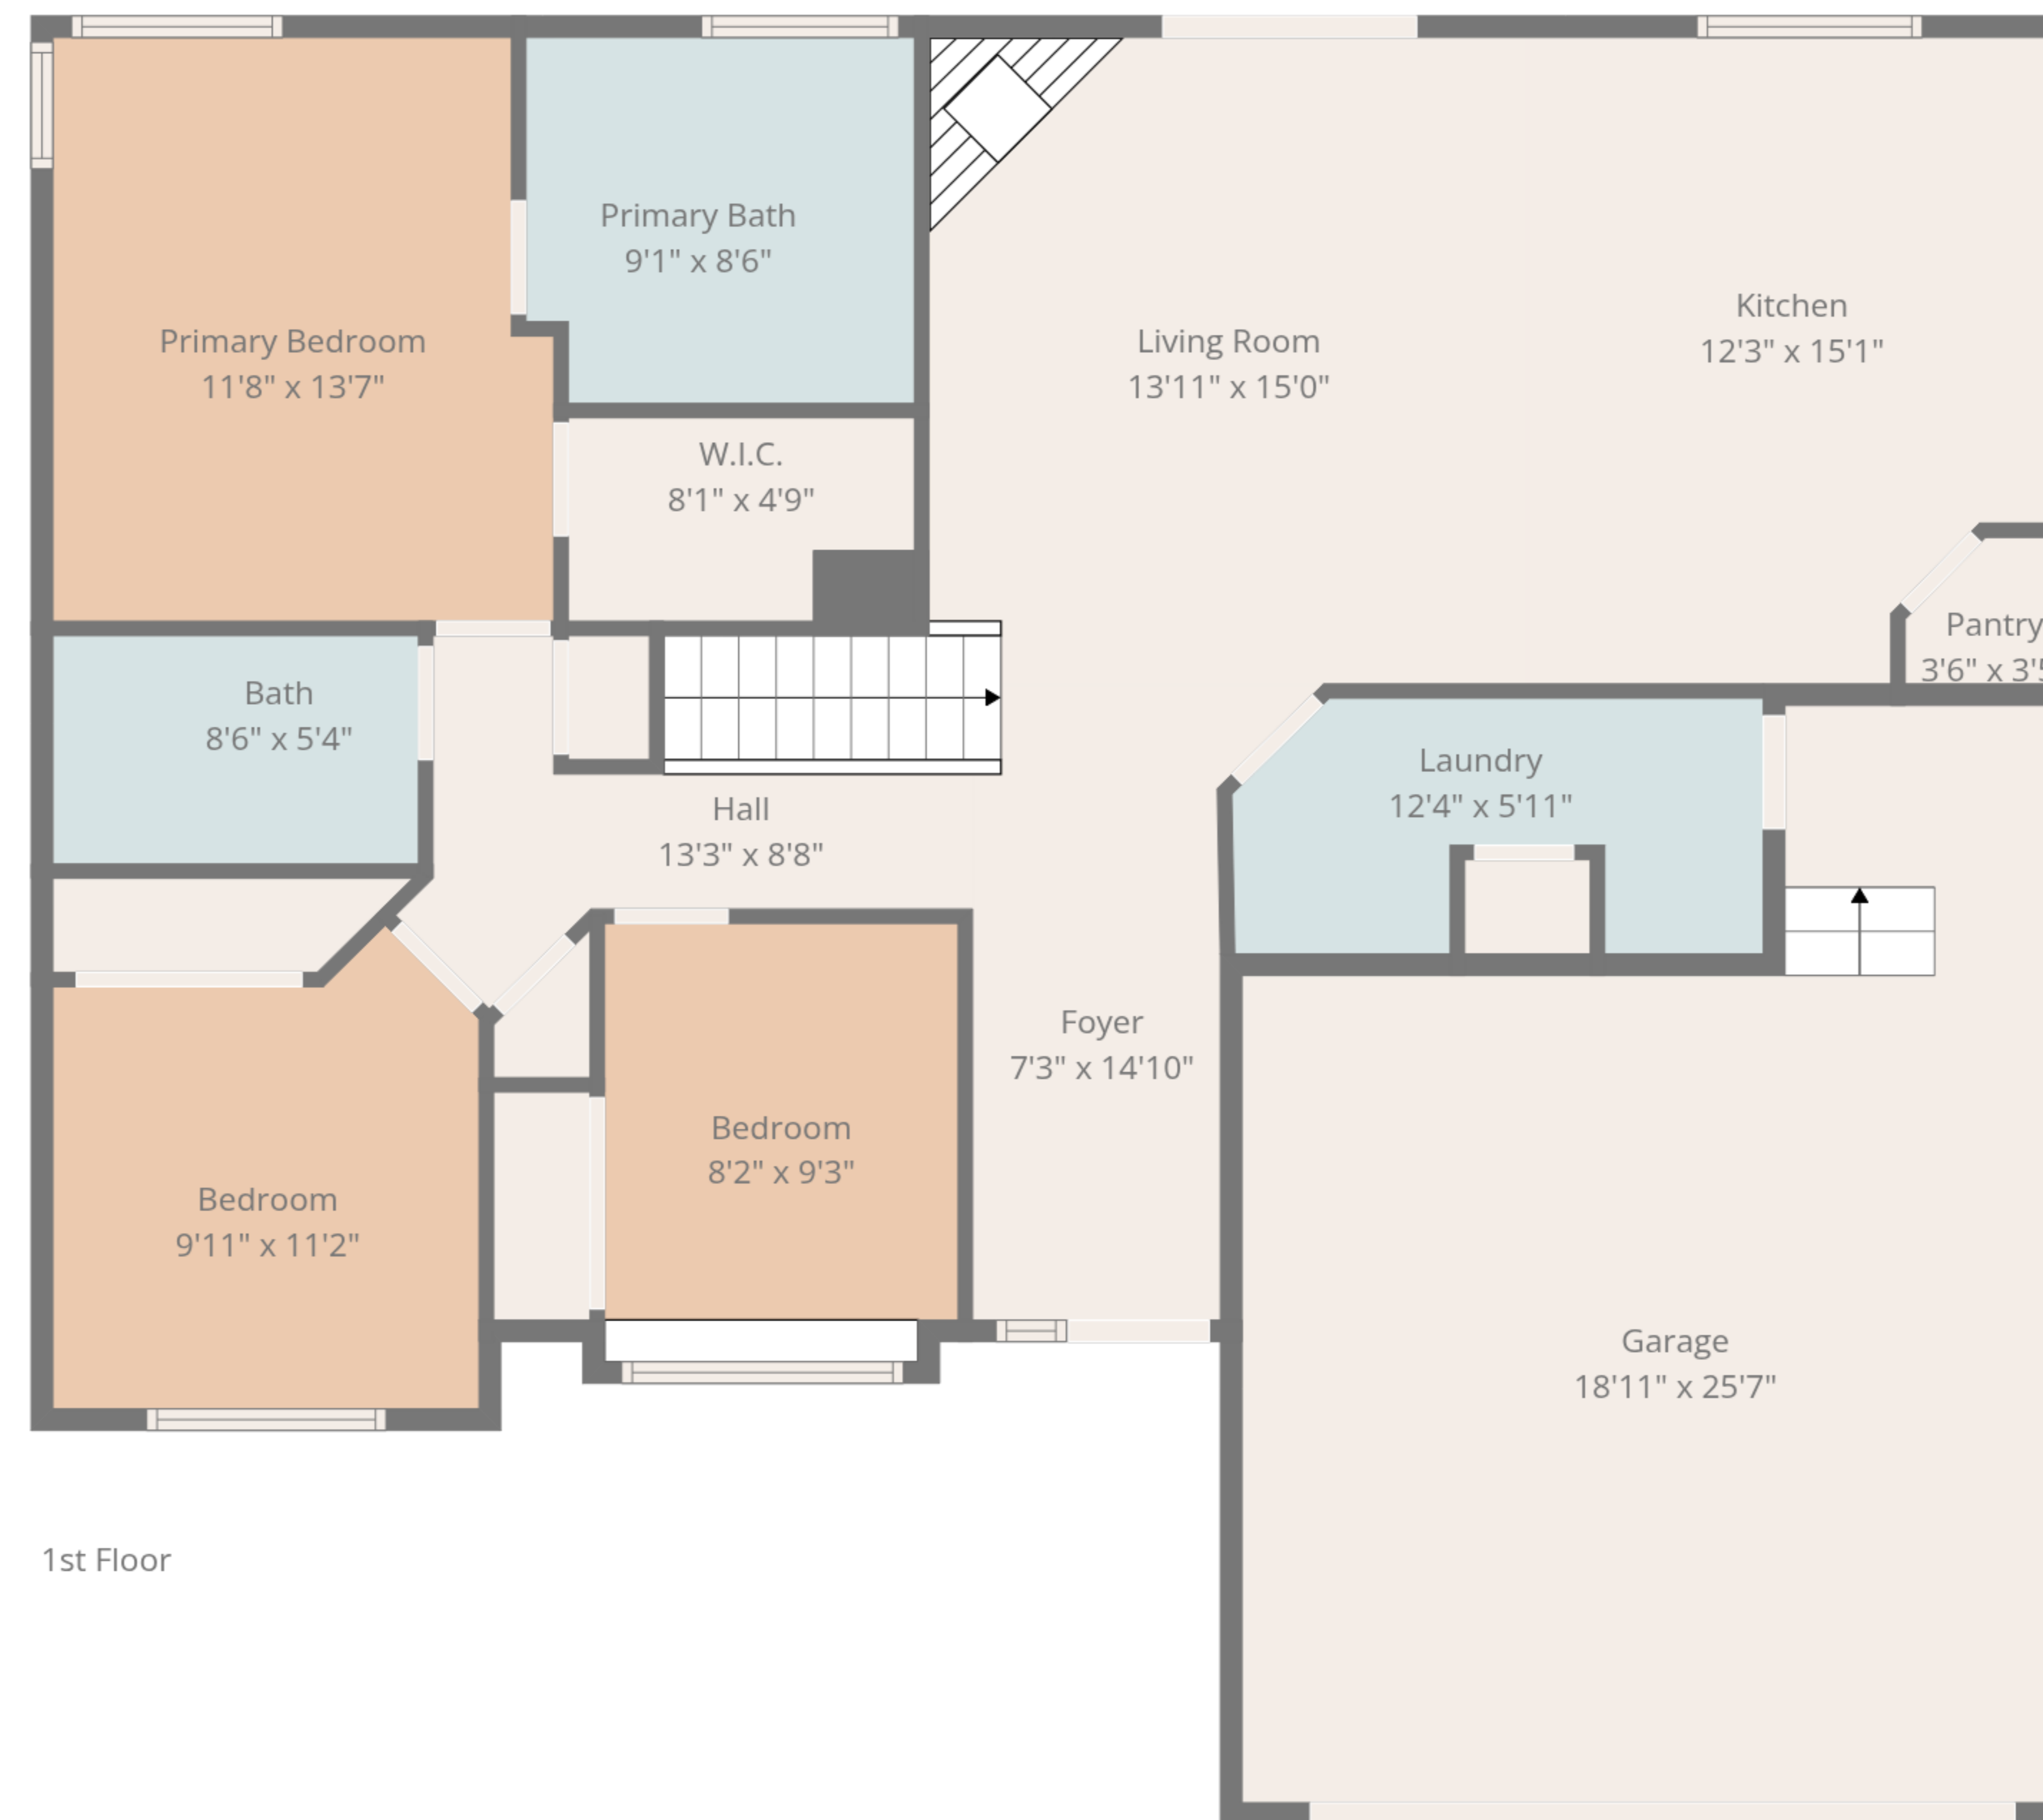

TOTAL: 2330 sq. ft

Basement: 1117 sq. ft, 1st floor: 1213 sq. ft

EXCLUDED AREAS: GARAGE: 405 sq. ft, WALLS: 183 sq. ft

TOTAL: 2330 sq. ft

Basement: 1117 sq. ft, 1st floor: 1213 sq. ft

EXCLUDED AREAS: GARAGE: 405 sq. ft, WALLS: 183 sq. ft

Floor Plan Created By Cubicasa App. Measurements Deemed Highly Reliable But Not Guaranteed.

TOTAL: 2330 sq. ft
 Basement: 1117 sq. ft, 1st floor: 1213 sq. ft
 EXCLUDED AREAS: GARAGE: 405 sq. ft, WALLS: 183 sq. ft