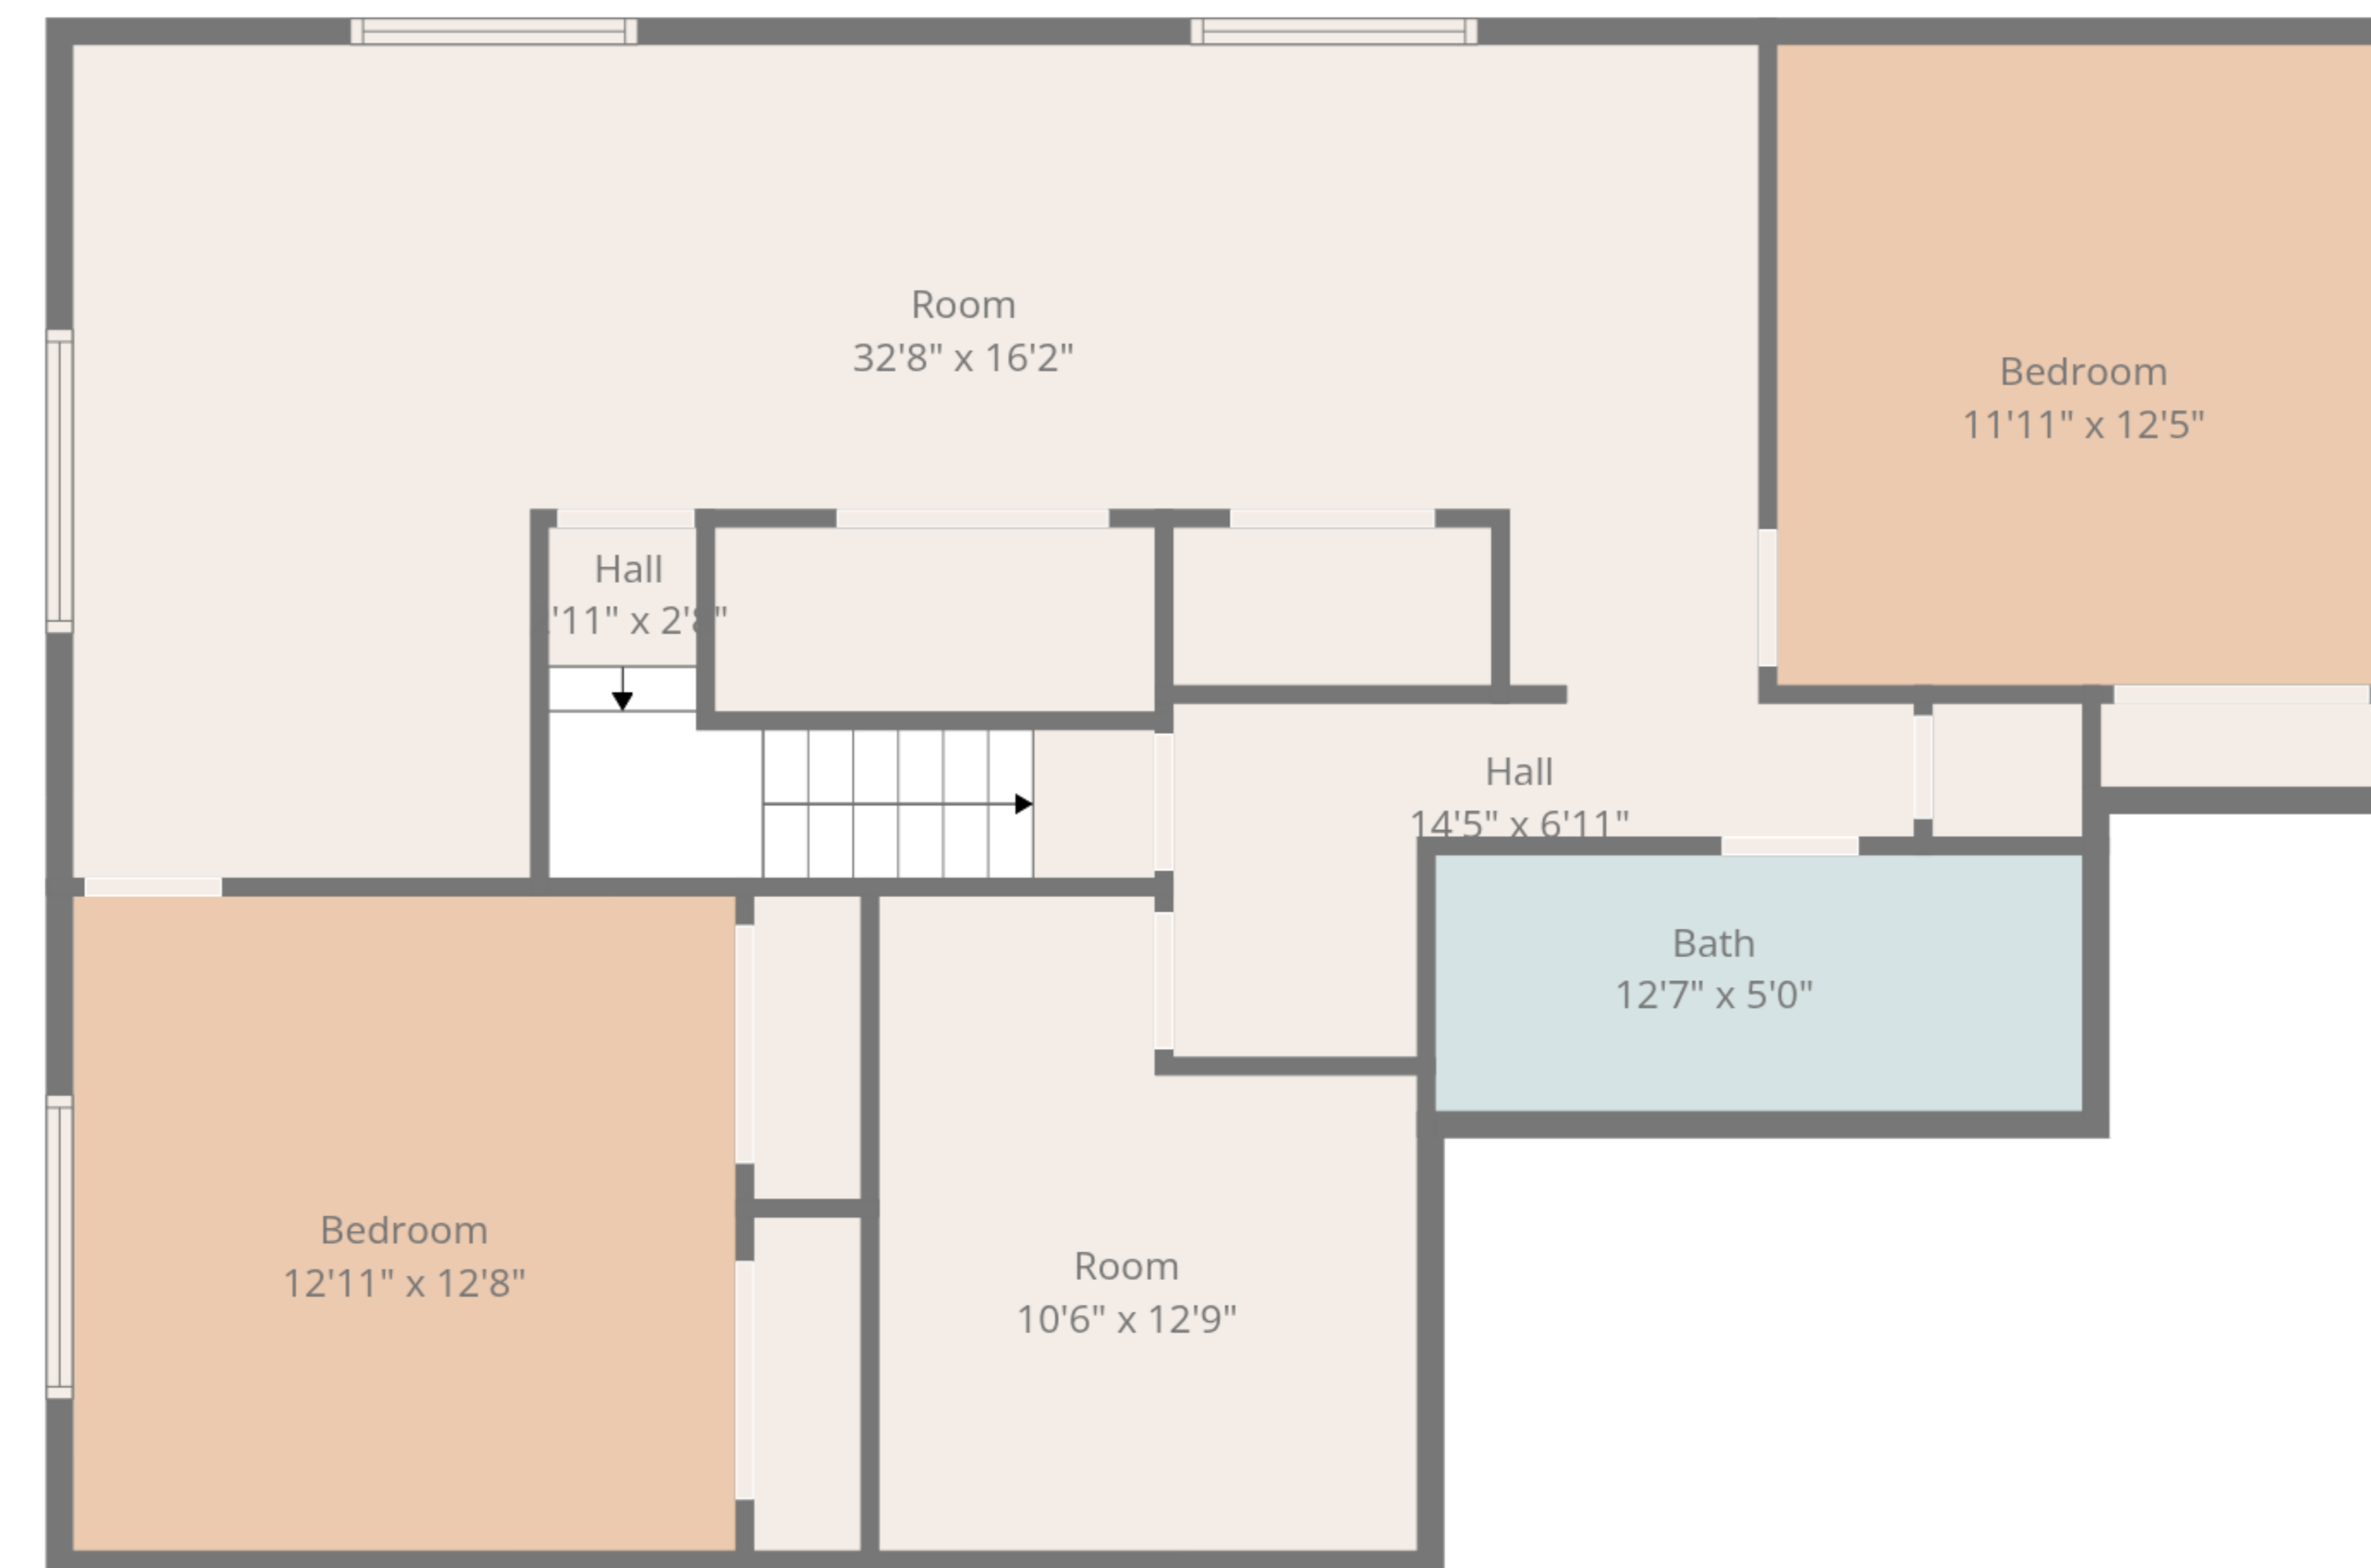

TOTAL: 2330 sq. ft

Basement: 1117 sq. ft, 1st floor: 1213 sq. ft

EXCLUDED AREAS: GARAGE: 405 sq. ft, WALLS: 183 sq. ft

TOTAL: 2330 sq. ft

Basement: 1117 sq. ft, 1st floor: 1213 sq. ft

EXCLUDED AREAS: GARAGE: 405 sq. ft, WALLS: 183 sq. ft

Floor Plan Created By Cubicasa App. Measurements Deemed Highly Reliable But Not Guaranteed.

TOTAL: 2330 sq. ft
 Basement: 1117 sq. ft, 1st floor: 1213 sq. ft
 EXCLUDED AREAS: GARAGE: 405 sq. ft, WALLS: 183 sq. ft