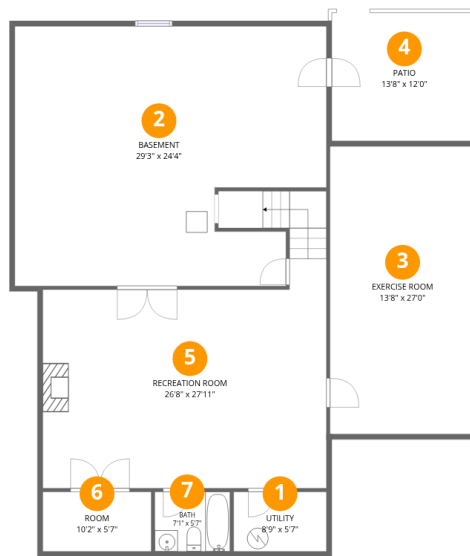

Home data report

6602 Hartman Court, Starmount, Hollins, Roanoke, Roanoke County, Virginia, United States, 24019

Total Area: 2517 sq. ft

Basement: 1057 sq. ft, 1st Floor: 1460 sq. ft

Excluded: Utility 49 sq. ft, Basement 652 sq. ft, Patio 165 sq. ft, Garage 280 sq. ft, Porch 31 sq. ft, Deck 145 sq. ft, Walls: 209 sq. ft

Property summary

 **2** Floors

 **3** Bedrooms

 **3** Bathrooms

 **1** Garages

Home data report

6602 Hartman Court, Starmount, Hollins, Roanoke, Roanoke County, Virginia, United States, 24019

Room dimensions

Home data report

6602 Hartman Court, Starmount, Hollins, Roanoke, Roanoke County, Virginia, United States, 24019

Room dimensions

Floor 2

Total:1460sqft Excluded: 456sqft

#		Dimensions	sqft	Counted as living area
8	Hall	3'8" x 17'6"	64 sq. ft	Yes
9	Garage	13'6" x 20'9"	280 sq. ft	No
10	Porch	6'0" x 5'2"	31 sq. ft	No
11	Living Room	15'7" x 14'10"	231 sq. ft	Yes
12	Bedroom	11'7" x 9'5"	109 sq. ft	Yes
13	Deck	13'5" x 10'9"	145 sq. ft	No
14	W.I.C.	5'5" x 6'0"	33 sq. ft	Yes
15	Laundry	8'2" x 5'9"	47 sq. ft	Yes
16	Dining Area	11'1" x 11'7"	128 sq. ft	Yes
17	Bath	10'9" x 5'1"	55 sq. ft	Yes
18	Kitchen	10'9" x 13'0"	138 sq. ft	Yes

Home data report

6602 Hartman Court, Starmount, Hollins, Roanoke, Roanoke County, Virginia, United States, 24019

#		Dimensions	sqft	Counted as living area
19	Bedroom	11'8" x 10'4"	130 sq. ft	Yes
20	Entry	20'2" x 5'9"	95 sq. ft	Yes
21	Primary Bath	8'5" x 9'7"	80 sq. ft	Yes
22	Primary Bedroom	14'2" x 14'6"	205 sq. ft	Yes