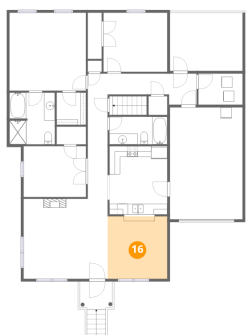

16 Floor 2 - Dining Area

Dimensions: 11'1" x 11'7"
Area: 128 sq. ft
Counted as living area: Yes

Heated: Yes
Finished: Yes
Enclosed: Yes
Contiguous: Yes
Permitted: Yes
Wet space: No
Addition: No
Conversion: No