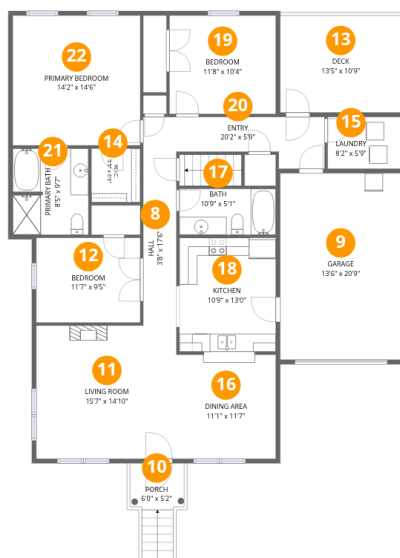

Home data report

6602 Hartman Court, Starmount, Hollins, Roanoke, Roanoke County, Virginia, United States, 24019

Total Area: 2517 sq. ft

Basement: 1057 sq. ft, 1st Floor: 1460 sq. ft

Excluded: Utility 49 sq. ft, Basement 652 sq. ft, Patio 165 sq. ft, Garage 280 sq. ft, Porch 31 sq. ft, Deck 145 sq. ft, Walls: 209 sq. ft

Floor 1 Below grade

Total:1057sqft

Excluded: 866sqft

#		Dimensions	sqft	Counted as living area
1	Utility	8'9" x 5'7"	49 sq. ft	No
2	Basement	29'3" x 24'4"	652 sq. ft	No
3	Exercise Room	13'8" x 27'0"	369 sq. ft	Yes
4	Patio	13'8" x 12'0"	165 sq. ft	No
5	Recreation Room	26'8" x 27'11"	553 sq. ft	Yes
6	Room	10'2" x 5'7"	57 sq. ft	Yes
7	Bath	7'1" x 5'7"	40 sq. ft	Yes

Home data report

6602 Hartman Court, Starmount, Hollins, Roanoke, Roanoke County, Virginia, United States, 24019

Room dimensions

Floor 2

Total:1460sqft Excluded: 456sqft

#		Dimensions	sqft	Counted as living area
8	Hall	3'8" x 17'6"	64 sq. ft	Yes
9	Garage	13'6" x 20'9"	280 sq. ft	No
10	Porch	6'0" x 5'2"	31 sq. ft	No
11	Living Room	15'7" x 14'10"	231 sq. ft	Yes
12	Bedroom	11'7" x 9'5"	109 sq. ft	Yes
13	Deck	13'5" x 10'9"	145 sq. ft	No
14	W.I.C.	5'5" x 6'0"	33 sq. ft	Yes
15	Laundry	8'2" x 5'9"	47 sq. ft	Yes
16	Dining Area	11'1" x 11'7"	128 sq. ft	Yes
17	Bath	10'9" x 5'1"	55 sq. ft	Yes
18	Kitchen	10'9" x 13'0"	138 sq. ft	Yes

Home data report

6602 Hartman Court, Starmount, Hollins, Roanoke, Roanoke County, Virginia, United States, 24019

#		Dimensions	sqft	Counted as living area
19	Bedroom	11'8" x 10'4"	130 sq. ft	Yes
20	Entry	20'2" x 5'9"	95 sq. ft	Yes
21	Primary Bath	8'5" x 9'7"	80 sq. ft	Yes
22	Primary Bedroom	14'2" x 14'6"	205 sq. ft	Yes