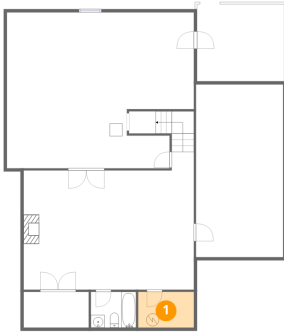

Home data report

6602 Hartman Court, Starmount, Hollins, Roanoke, Roanoke County, Virginia, United States, 24019

Room dimensions

Floor 2

Total:1460sqft Excluded: 456sqft

#		Dimensions	sqft	Counted as living area
8	Hall	3'8" x 17'6"	64 sq. ft	Yes
9	Garage	13'6" x 20'9"	280 sq. ft	No
10	Porch	6'0" x 5'2"	31 sq. ft	No
11	Living Room	15'7" x 14'10"	231 sq. ft	Yes
12	Bedroom	11'7" x 9'5"	109 sq. ft	Yes
13	Deck	13'5" x 10'9"	145 sq. ft	No
14	W.I.C.	5'5" x 6'0"	33 sq. ft	Yes
15	Laundry	8'2" x 5'9"	47 sq. ft	Yes
16	Dining Area	11'1" x 11'7"	128 sq. ft	Yes
17	Bath	10'9" x 5'1"	55 sq. ft	Yes
18	Kitchen	10'9" x 13'0"	138 sq. ft	Yes

Home data report

6602 Hartman Court, Starmount, Hollins, Roanoke, Roanoke County, Virginia, United States, 24019

#		Dimensions	sqft	Counted as living area
19	Bedroom	11'8" x 10'4"	130 sq. ft	Yes
20	Entry	20'2" x 5'9"	95 sq. ft	Yes
21	Primary Bath	8'5" x 9'7"	80 sq. ft	Yes
22	Primary Bedroom	14'2" x 14'6"	205 sq. ft	Yes

6602 Hartman Court, Starmount, Hollins, Roanoke, Roanoke County, Virginia, United States, 24019

1 Floor 1 - Utility

Dimensions: 8'9" x 5'7"
Area: 49 sq. ft
Counted as living area: No

Heated: Yes
Finished: No
Enclosed: Yes
Contiguous: Yes
Permitted: Yes
Wet space: No
Addition: No
Conversion: No