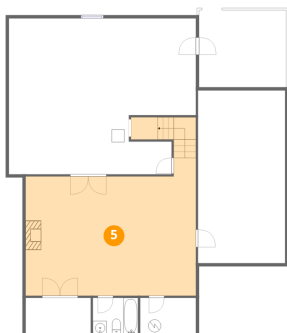

6602 Hartman Court, Starmount, Hollins, Roanoke, Roanoke County, Virginia, United States, 24019

3 Floor 1 - Exercise Room

Dimensions: 13'8" x 27'0"
Area: 369 sq. ft
Counted as living area: Yes

Heated: Yes
Finished: Yes
Enclosed: Yes
Contiguous: Yes
Permitted: Yes
Wet space: No
Addition: No
Conversion: No

4 Floor 1 - Patio

Dimensions: 13'8" x 12'0"
Area: 165 sq. ft
Counted as living area: No

Heated: No
Finished: No
Enclosed: No
Contiguous: Yes
Permitted: Yes
Wet space: No
Addition: No
Conversion: No

5 Floor 1 - Recreation Room

Dimensions: 26'8" x 27'11"
Area: 553 sq. ft
Counted as living area: Yes

Heated: Yes
Finished: Yes
Enclosed: Yes
Contiguous: Yes
Permitted: Yes
Wet space: No
Addition: No
Conversion: No

6602 Hartman Court, Starmount, Hollins, Roanoke, Roanoke County, Virginia, United States, 24019