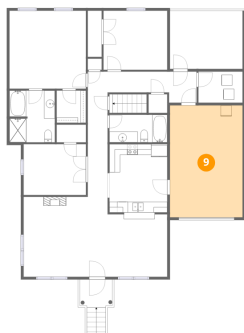

6602 Hartman Court, Starmount, Hollins, Roanoke, Roanoke County, Virginia, United States, 24019

9 Floor 2 - Garage

Dimensions: 13'6" x 20'9"
Area: 280 sq. ft
Counted as living area: No

Heated: No
Finished: No
Enclosed: Yes
Contiguous: Yes
Permitted: Yes
Wet space: No
Addition: No
Conversion: No