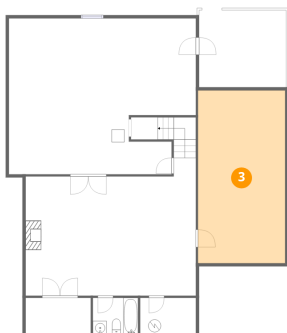

6602 Hartman Court, Starmount, Hollins, Roanoke, Roanoke County, Virginia, United States, 24019

1 Floor 1 - Utility

Dimensions: 8'9" x 5'7"
Area: 49 sq. ft
Counted as living area: No

Heated: Yes
Finished: No
Enclosed: Yes
Contiguous: Yes
Permitted: Yes
Wet space: No
Addition: No
Conversion: No

2 Floor 1 - Basement

Dimensions: 29'3" x 24'4"
Area: 652 sq. ft
Counted as living area: No

Heated: Yes
Finished: No
Enclosed: Yes
Contiguous: Yes
Permitted: Yes
Wet space: No
Addition: No
Conversion: No

6602 Hartman Court, Starmount, Hollins, Roanoke, Roanoke County, Virginia, United States, 24019

3 Floor 1 - Exercise Room

Dimensions: 13'8" x 27'0"
Area: 369 sq. ft
Counted as living area: Yes

Heated: Yes
Finished: Yes
Enclosed: Yes
Contiguous: Yes
Permitted: Yes
Wet space: No
Addition: No
Conversion: No