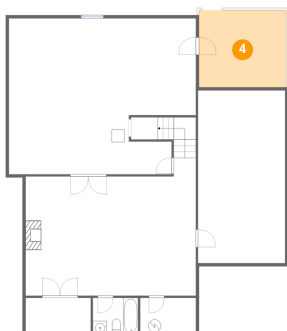

6602 Hartman Court, Starmount, Hollins, Roanoke, Roanoke County, Virginia, United States, 24019

3 Floor 1 - Exercise Room

Dimensions: 13'8" x 27'0"
Area: 369 sq. ft
Counted as living area: Yes

Heated: Yes
Finished: Yes
Enclosed: Yes
Contiguous: Yes
Permitted: Yes
Wet space: No
Addition: No
Conversion: No

4 Floor 1 - Patio

Dimensions: 13'8" x 12'0"
Area: 165 sq. ft
Counted as living area: No

Heated: No
Finished: No
Enclosed: No
Contiguous: Yes
Permitted: Yes
Wet space: No
Addition: No
Conversion: No

5 Floor 1 - Recreation Room

Dimensions: 26'8" x 27'11"
Area: 553 sq. ft
Counted as living area: Yes

Heated: Yes
Finished: Yes
Enclosed: Yes
Contiguous: Yes
Permitted: Yes
Wet space: No
Addition: No
Conversion: No

6602 Hartman Court, Starmount, Hollins, Roanoke, Roanoke County, Virginia, United States, 24019