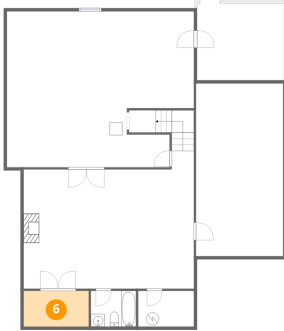

6602 Hartman Court, Starmount, Hollins, Roanoke, Roanoke County, Virginia, United States, 24019

6 Floor 1 - Room

Dimensions: 10'2" x 5'7"
Area: 57 sq. ft
Counted as living area: Yes

Heated: Yes
Finished: Yes
Enclosed: Yes
Contiguous: Yes
Permitted: Yes
Wet space: No
Addition: No
Conversion: No