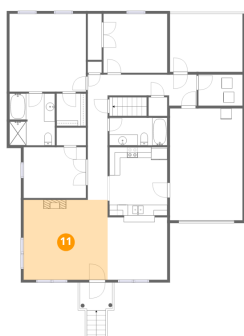

11 Floor 2 - Living Room

Dimensions: 15'7" x 14'10"
Area: 231 sq. ft
Counted as living area: Yes

Heated: Yes
Finished: Yes
Enclosed: Yes
Contiguous: Yes
Permitted: Yes
Wet space: No
Addition: No
Conversion: No