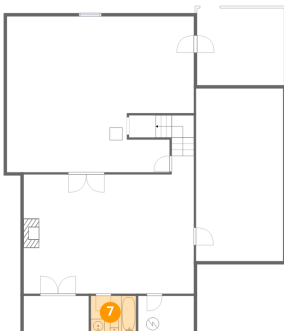

Dimensions: 26'8" x 27'11"
Area: 553 sq. ft
Counted as living area: Yes

Heated: Yes
Finished: Yes
Enclosed: Yes
Contiguous: Yes
Permitted: Yes
Wet space: No
Addition: No
Conversion: No

6602 Hartman Court, Starmount, Hollins, Roanoke, Roanoke County, Virginia, United States, 24019

6 Floor 1 - Room

Dimensions: 10'2" x 5'7"
Area: 57 sq. ft
Counted as living area: Yes

Heated: Yes
Finished: Yes
Enclosed: Yes
Contiguous: Yes
Permitted: Yes
Wet space: No
Addition: No
Conversion: No

7 Floor 1 - Bath