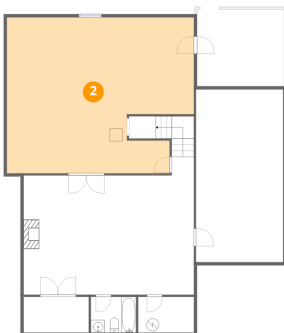

Home data report

6602 Hartman Court, Starmount, Hollins, Roanoke, Roanoke County, Virginia, United States, 24019

Room dimensions

Floor 2

Total:1460sqft Excluded: 456sqft

#		Dimensions	sqft	Counted as living area
8	Hall	3'8" x 17'6"	64 sq. ft	Yes
9	Garage	13'6" x 20'9"	280 sq. ft	No
10	Porch	6'0" x 5'2"	31 sq. ft	No
11	Living Room	15'7" x 14'10"	231 sq. ft	Yes
12	Bedroom	11'7" x 9'5"	109 sq. ft	Yes
13	Deck	13'5" x 10'9"	145 sq. ft	No
14	W.I.C.	5'5" x 6'0"	33 sq. ft	Yes
15	Laundry	8'2" x 5'9"	47 sq. ft	Yes
16	Dining Area	11'1" x 11'7"	128 sq. ft	Yes
17	Bath	10'9" x 5'1"	55 sq. ft	Yes
18	Kitchen	10'9" x 13'0"	138 sq. ft	Yes

Home data report

6602 Hartman Court, Starmount, Hollins, Roanoke, Roanoke County, Virginia, United States, 24019

#		Dimensions	sqft	Counted as living area
19	Bedroom	11'8" x 10'4"	130 sq. ft	Yes
20	Entry	20'2" x 5'9"	95 sq. ft	Yes
21	Primary Bath	8'5" x 9'7"	80 sq. ft	Yes
22	Primary Bedroom	14'2" x 14'6"	205 sq. ft	Yes

6602 Hartman Court, Starmount, Hollins, Roanoke, Roanoke County, Virginia, United States, 24019

1 Floor 1 - Utility

Dimensions: 8'9" x 5'7"
Area: 49 sq. ft
Counted as living area: No

Heated: Yes
Finished: No
Enclosed: Yes
Contiguous: Yes
Permitted: Yes
Wet space: No
Addition: No
Conversion: No

2 Floor 1 - Basement

Dimensions: 29'3" x 24'4"
Area: 652 sq. ft
Counted as living area: No

Heated: Yes
Finished: No
Enclosed: Yes
Contiguous: Yes
Permitted: Yes
Wet space: No
Addition: No
Conversion: No