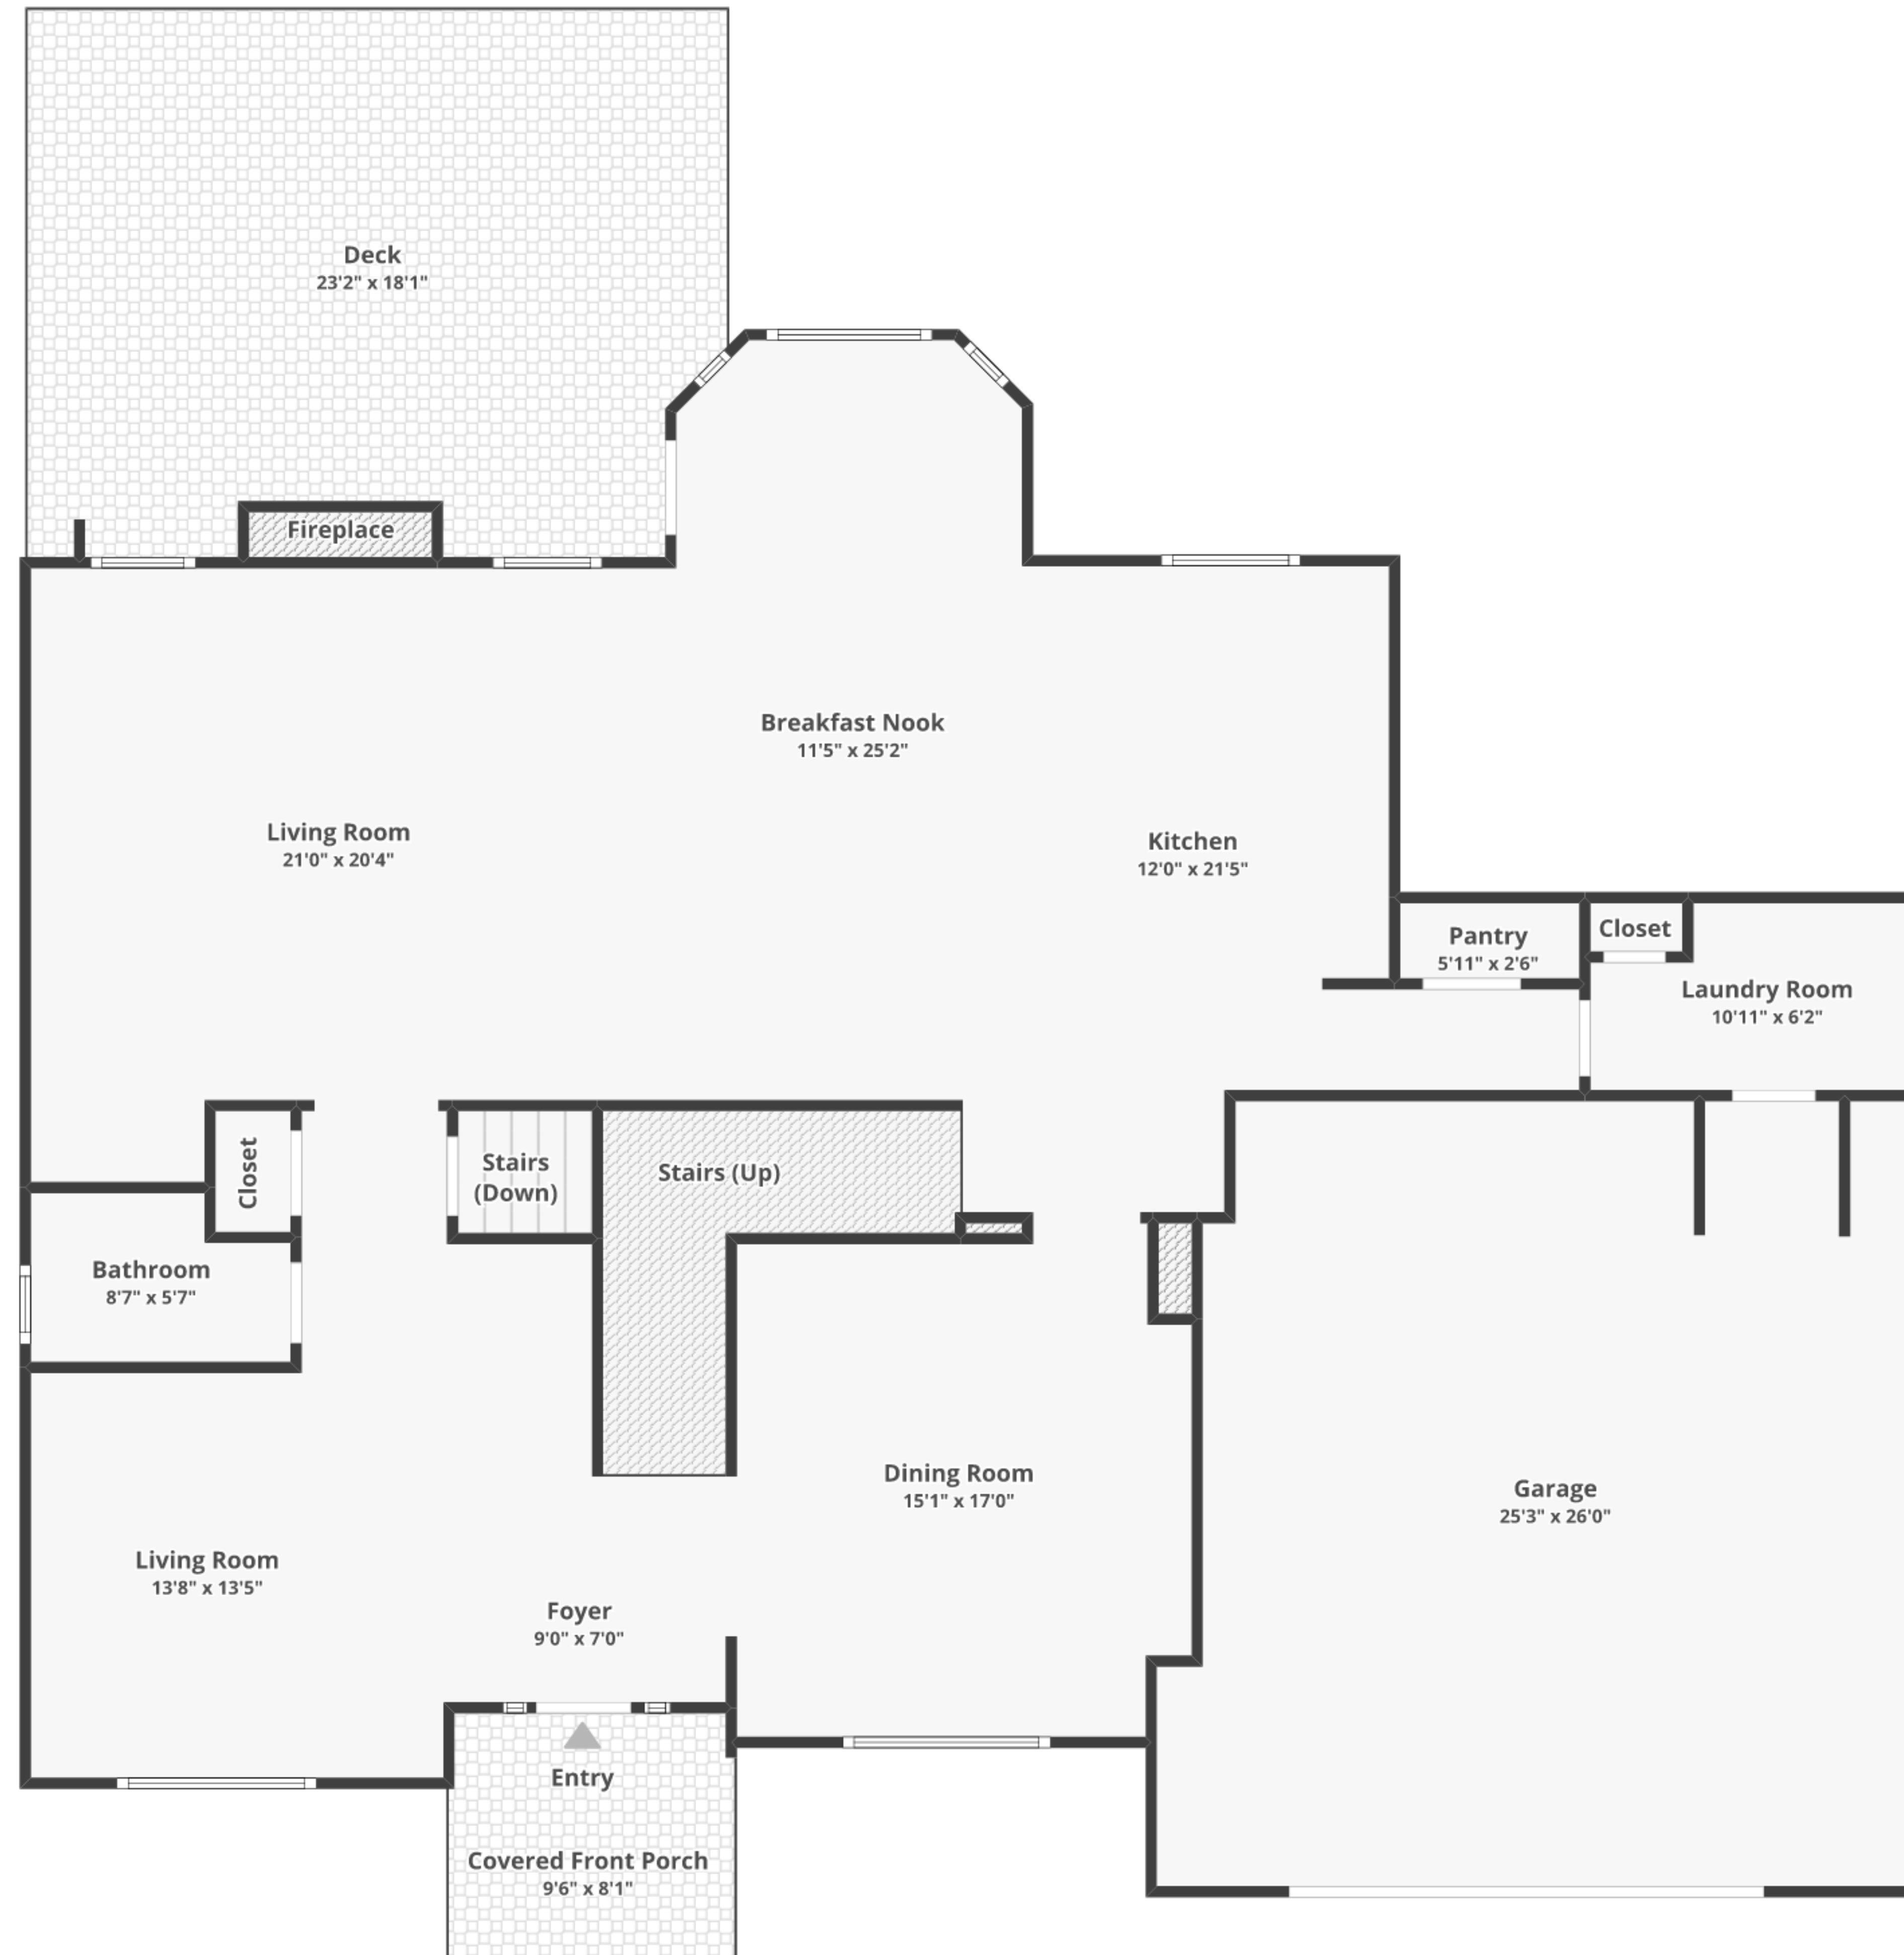

# 146 Darby Dr, Winchester, VA 22602

Total finished area: ~4,177.71 sq. ft.

## Floor 1

Finished area: ~1,690.99 sq. ft.