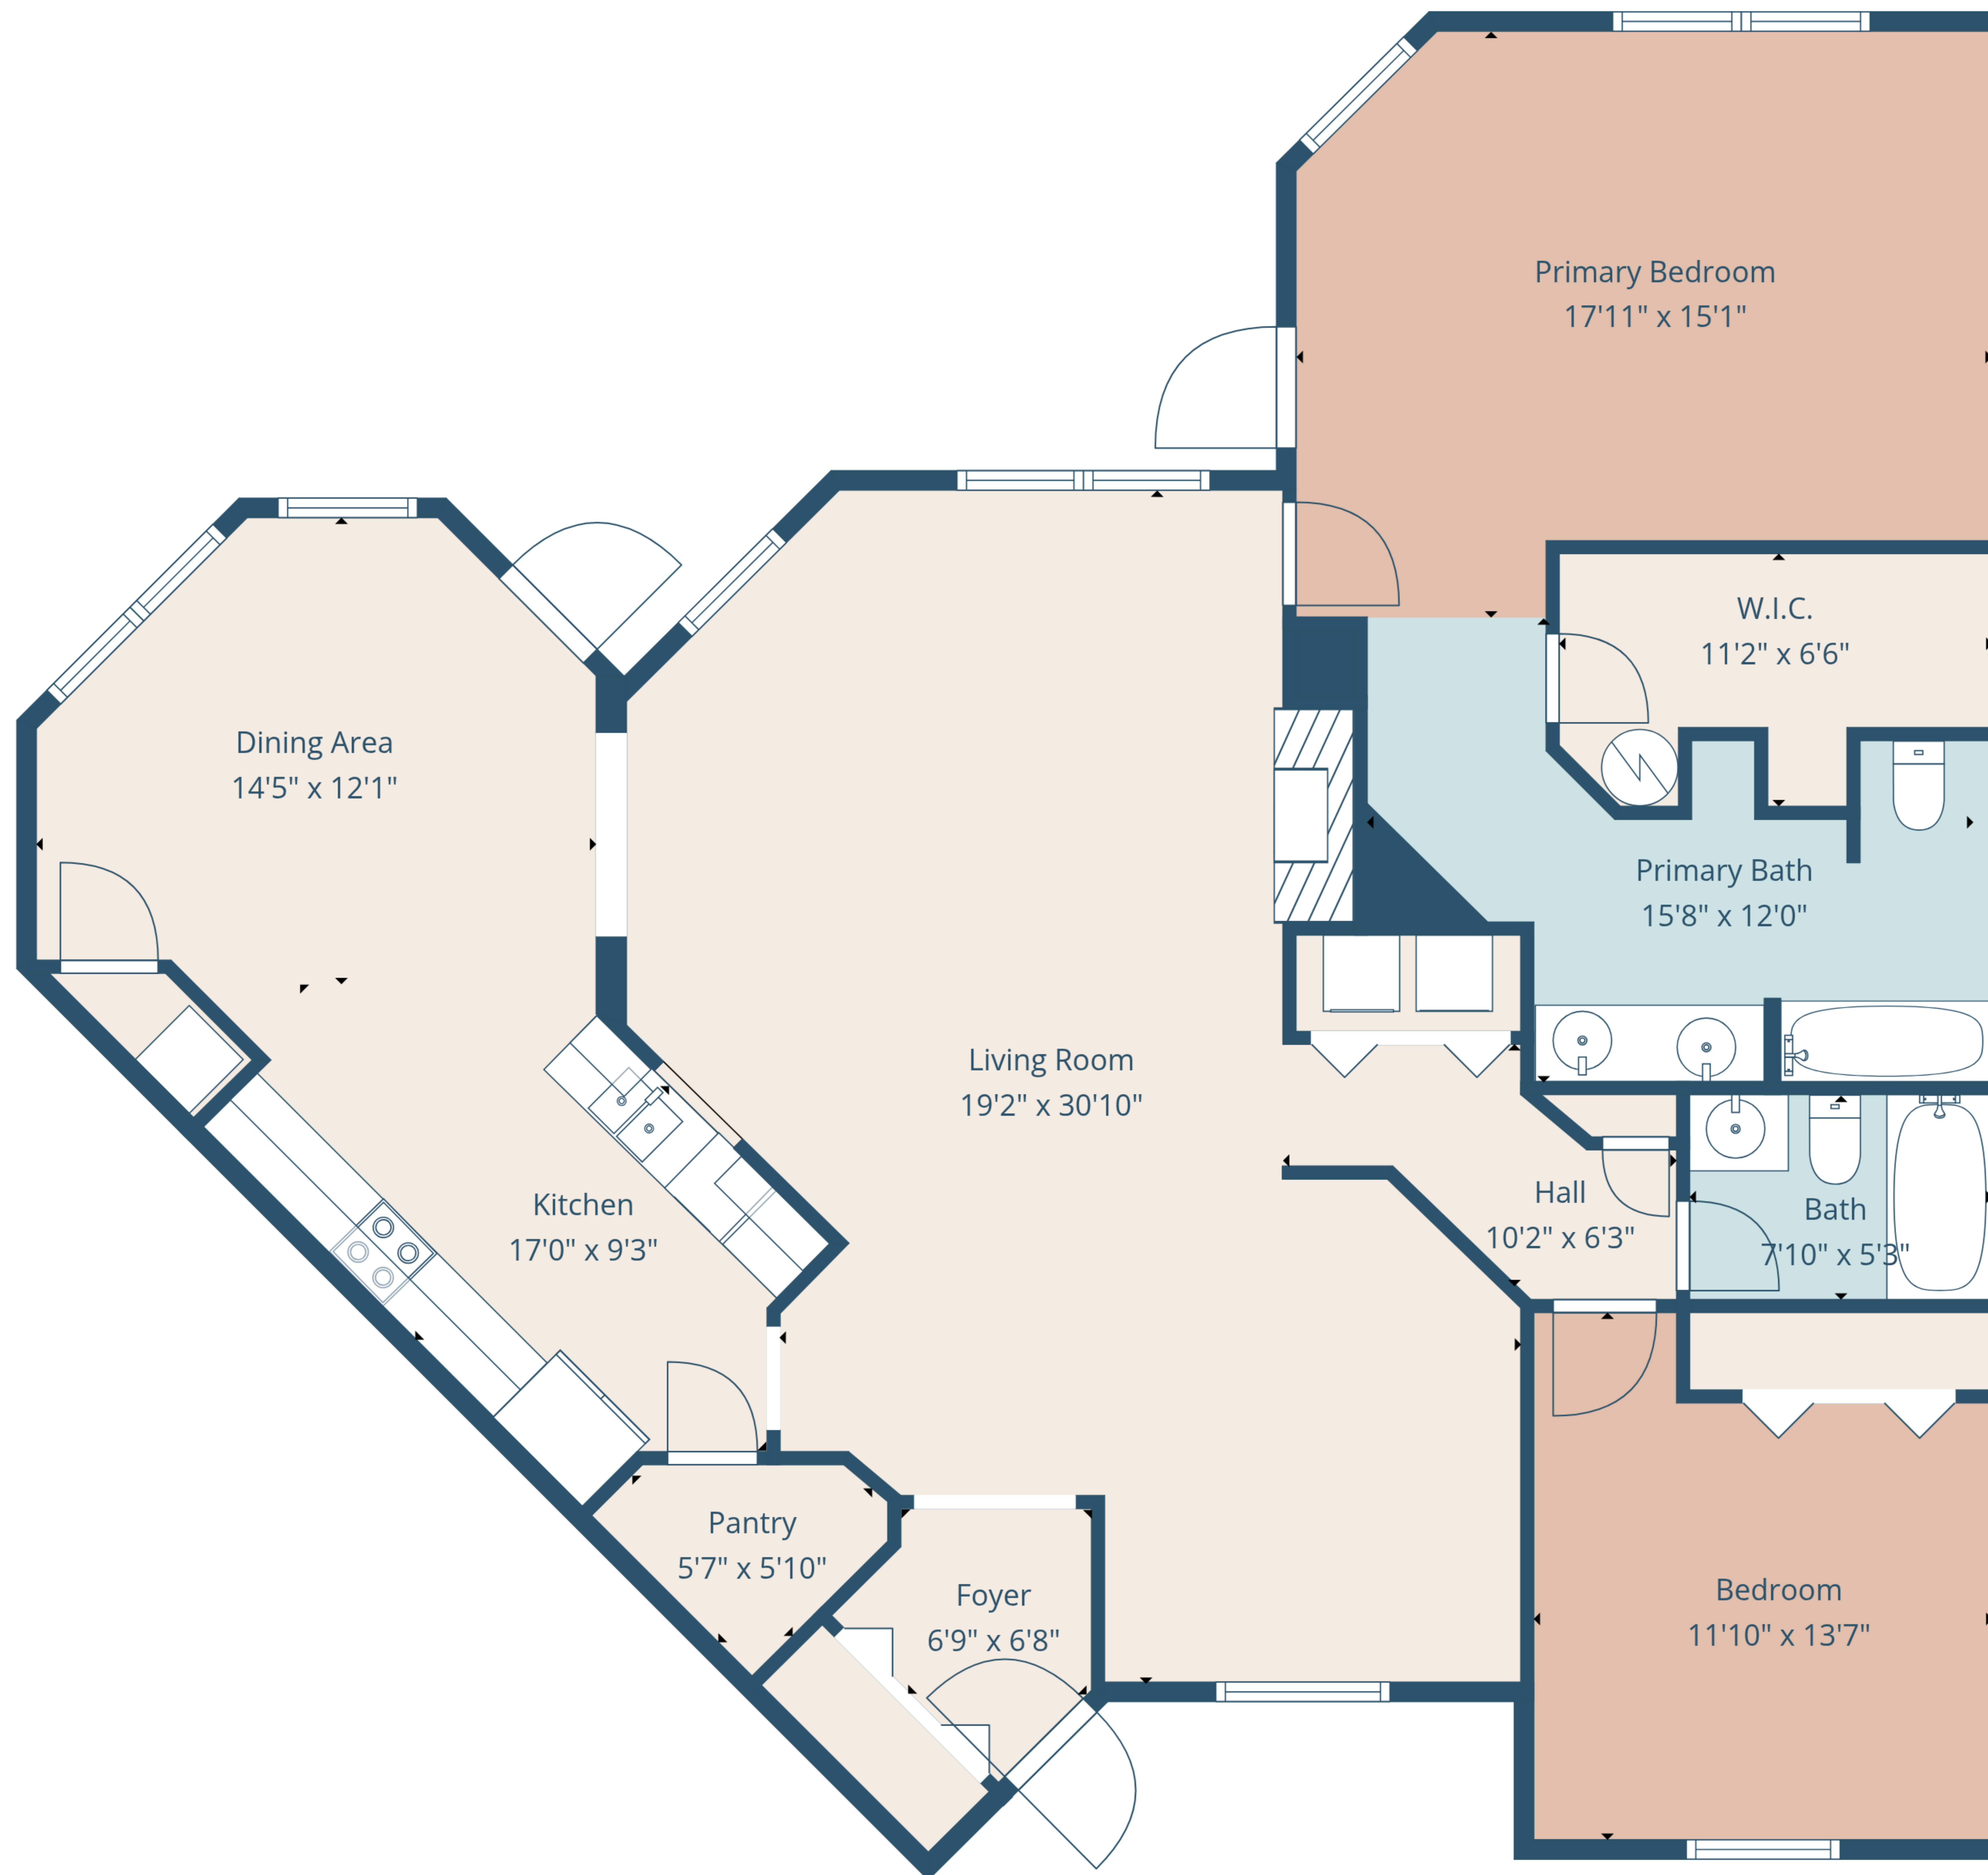

TOTAL: 1601 sq. ft
 1st floor: 1601 sq. ft
 EXCLUDED AREAS: WALLS: 93 sq. ft

TOTAL: 1601 sq. ft
 1st floor: 1601 sq. ft
 EXCLUDED AREAS: WALLS: 93 sq. ft