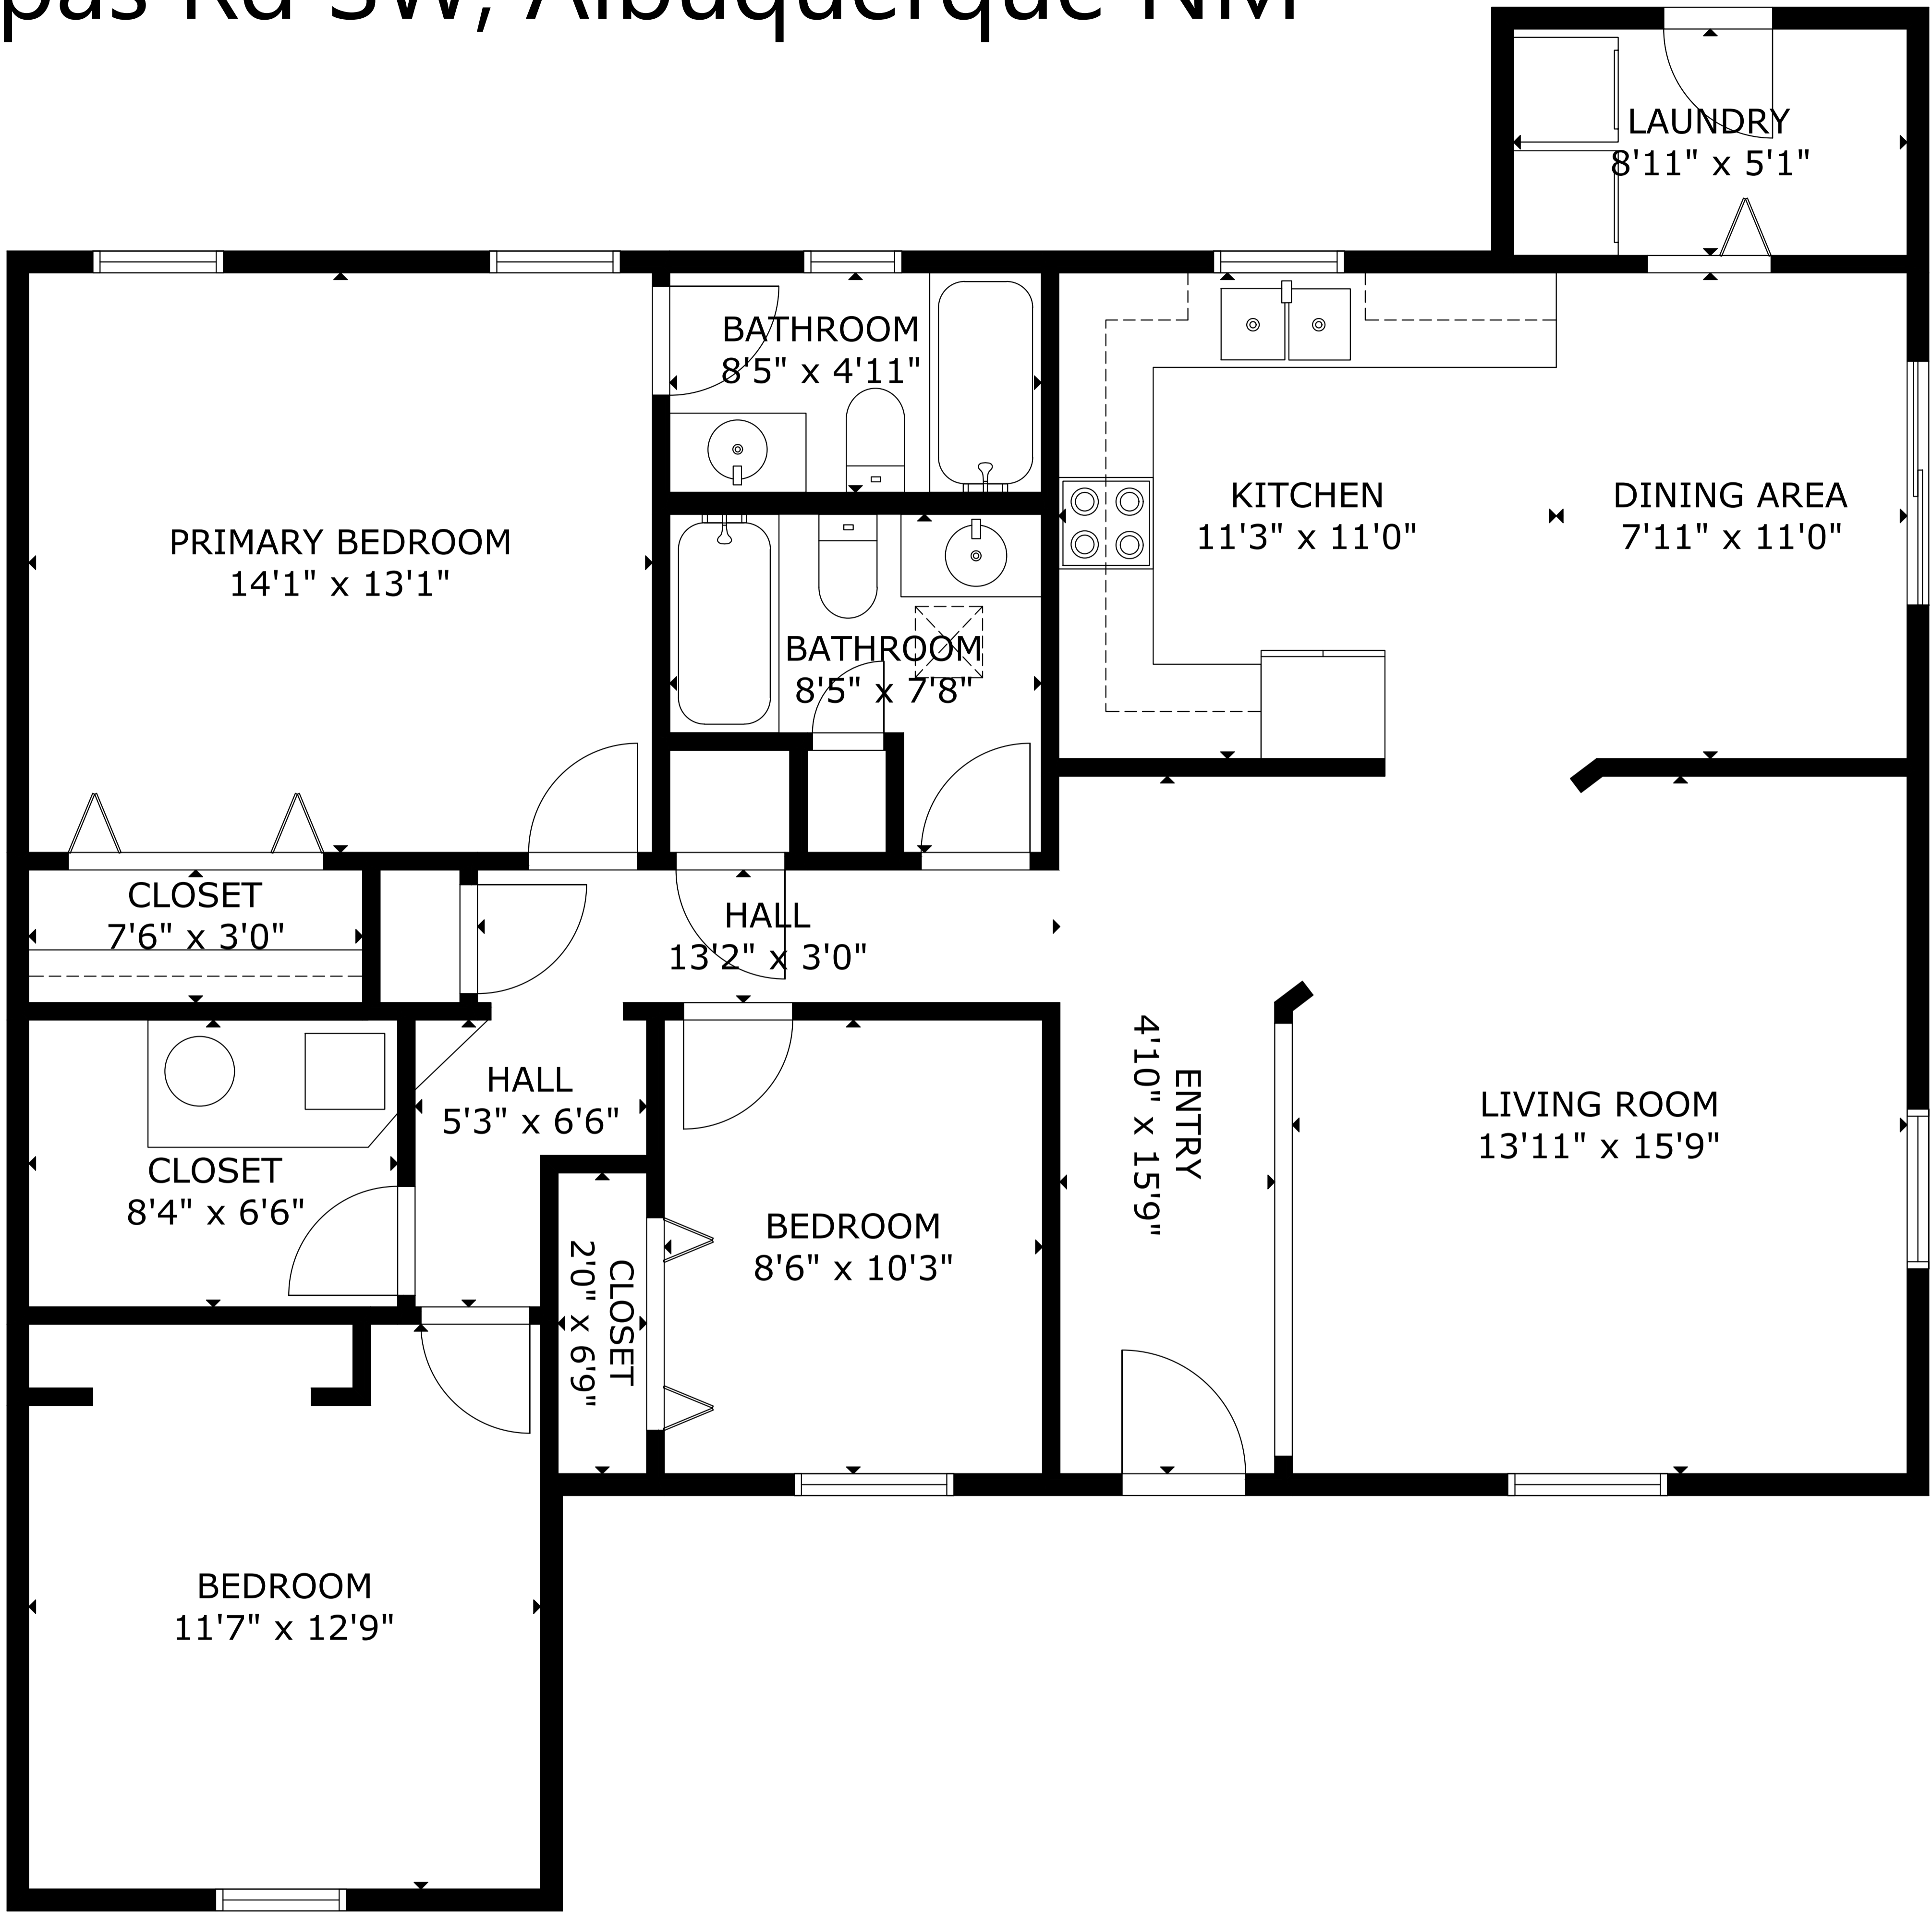

2531 Cuatro Milpas Rd SW, Albuquerque NM

GROSS EXTERNAL AREA
TOTAL: 1,390 sq ft
FLOOR 1: 1,390 sq ft

SIZE AND DIMENSIONS ARE APPROXIMATE, ACTUAL MAY VARY