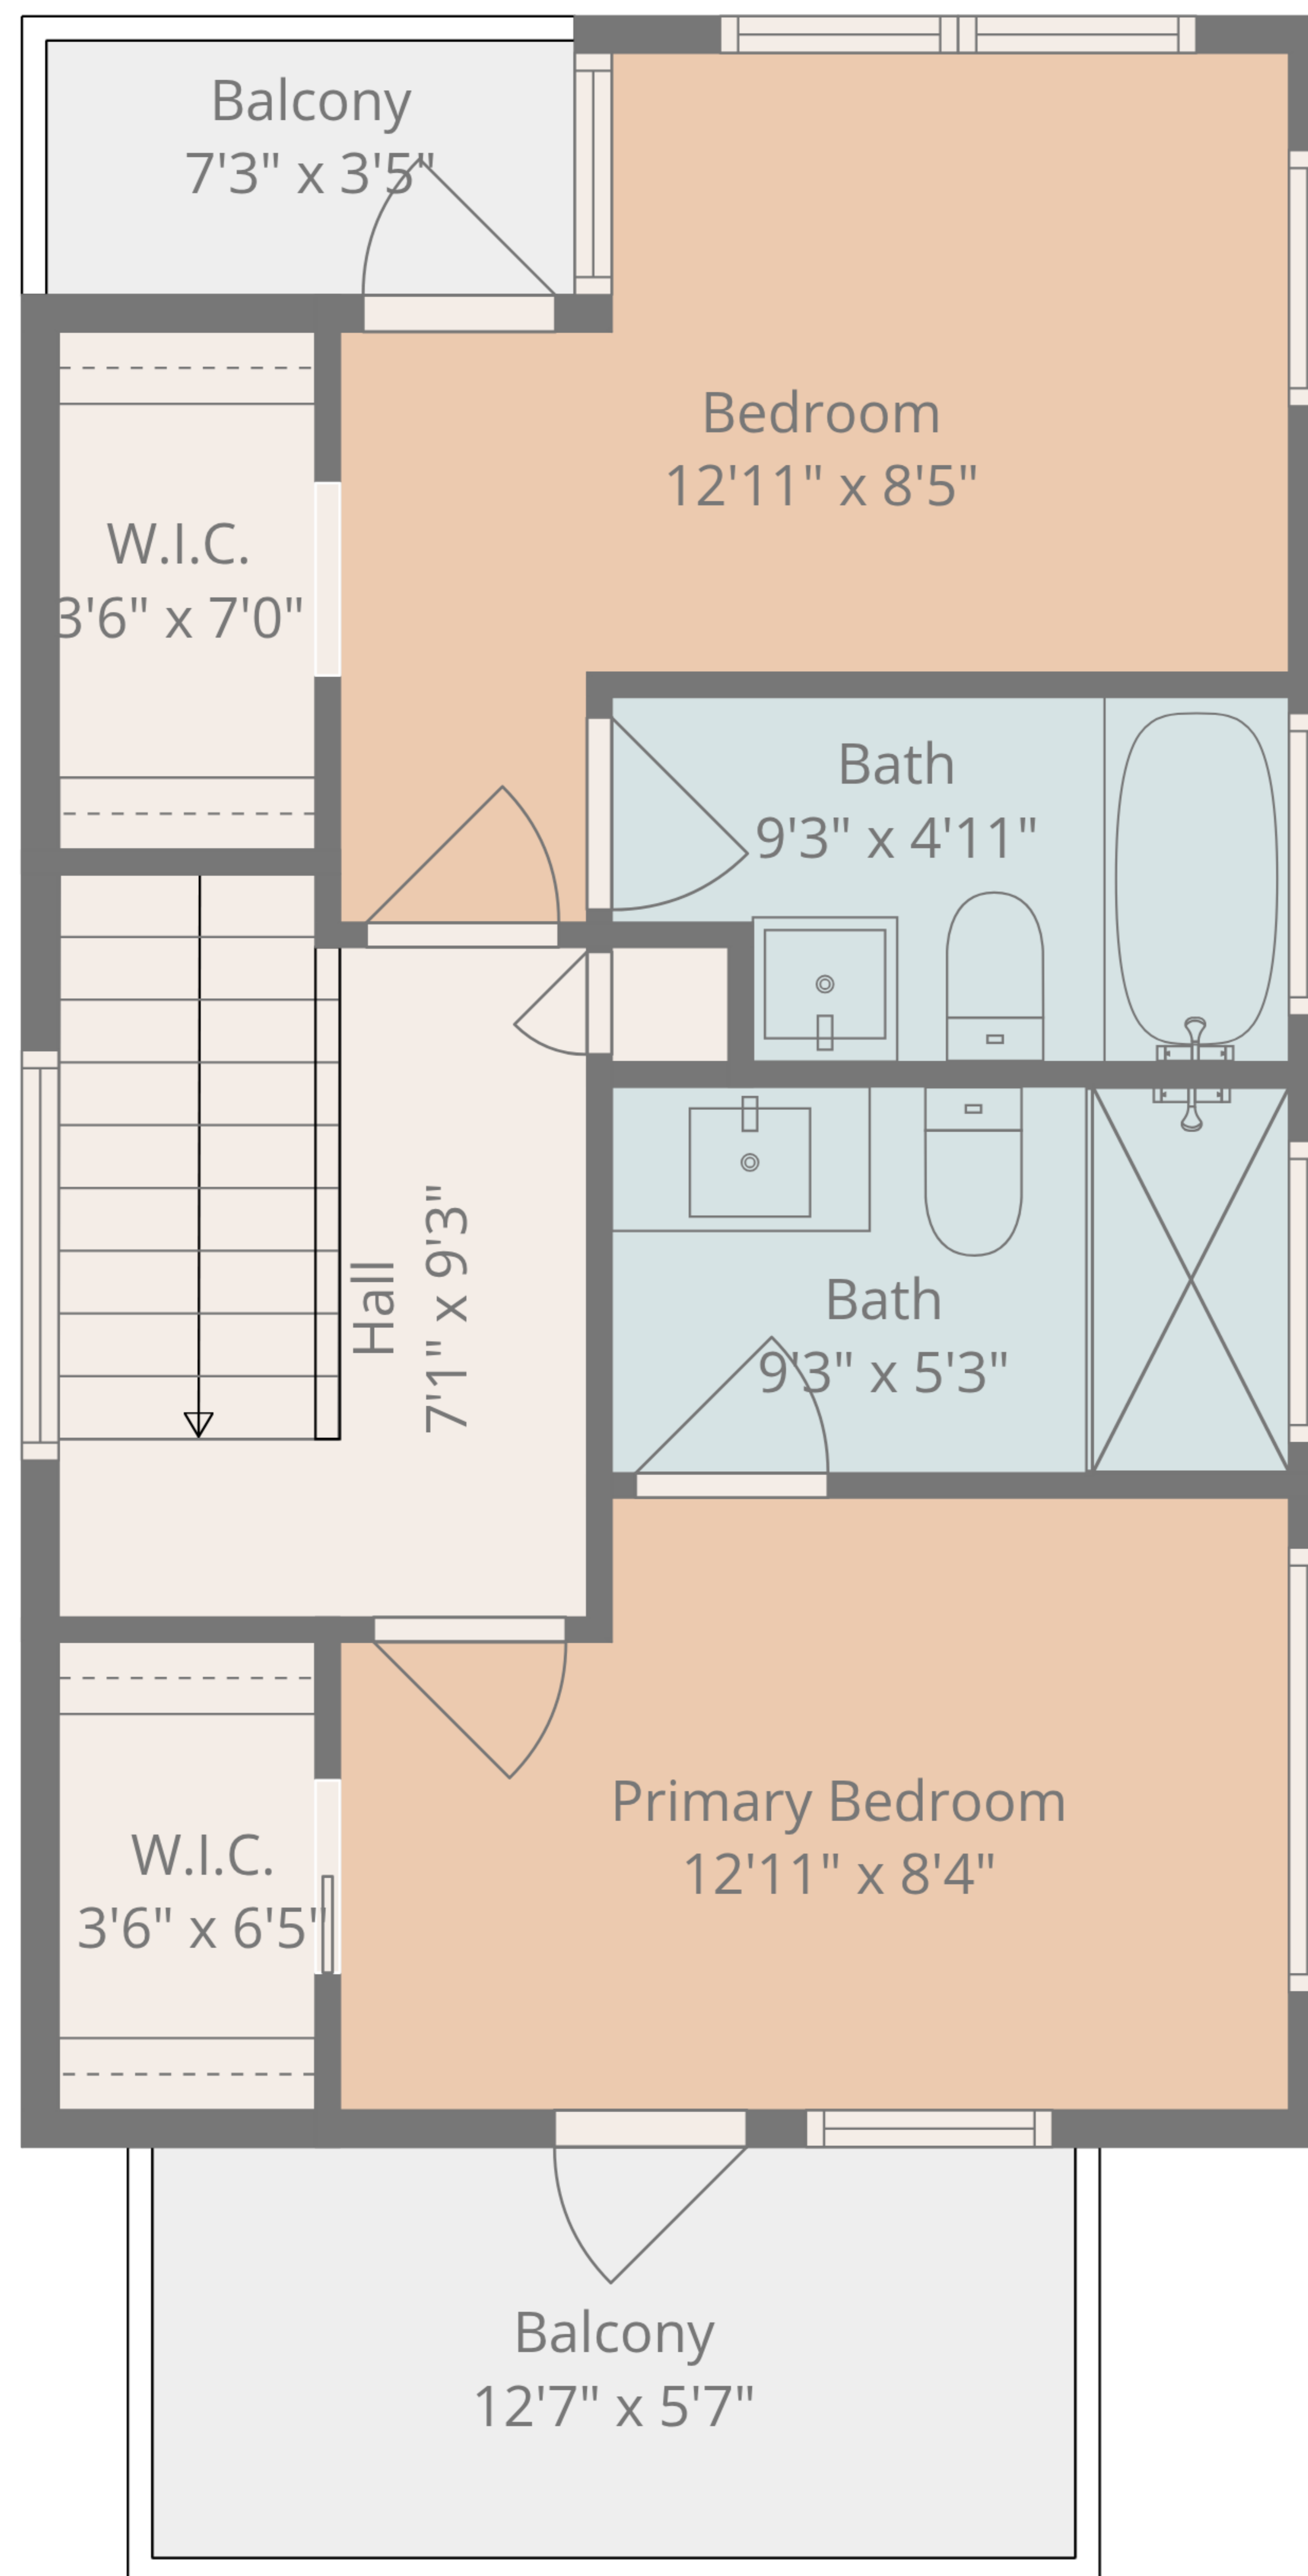

**Total: 886 sq. ft**

1st Floor: 443 sq. Ft, 2nd Floor: 443 sq. ft

Excluded Areas: Porch: 106 sq. Ft, Patio: 125 sq. Ft, Balcony: 96 sq. Ft,  
Walls: 92 sq. ft

**Total: 886 sq. ft**

1st Floor: 443 sq. Ft, 2nd Floor: 443 sq. ft

Excluded Areas: Porch: 106 sq. Ft, Patio: 125 sq. Ft, Balcony: 96 sq. Ft,  
Walls: 92 sq. ft

1st Floor

2nd Floor

**Total: 886 sq. ft**  
 1st Floor: 443 sq. Ft, 2nd Floor: 443 sq. ft  
 Excluded Areas: Porch: 106 sq. Ft, Patio: 125 sq. Ft, Balcony: 96 sq. Ft,  
 Walls: 92 sq. ft