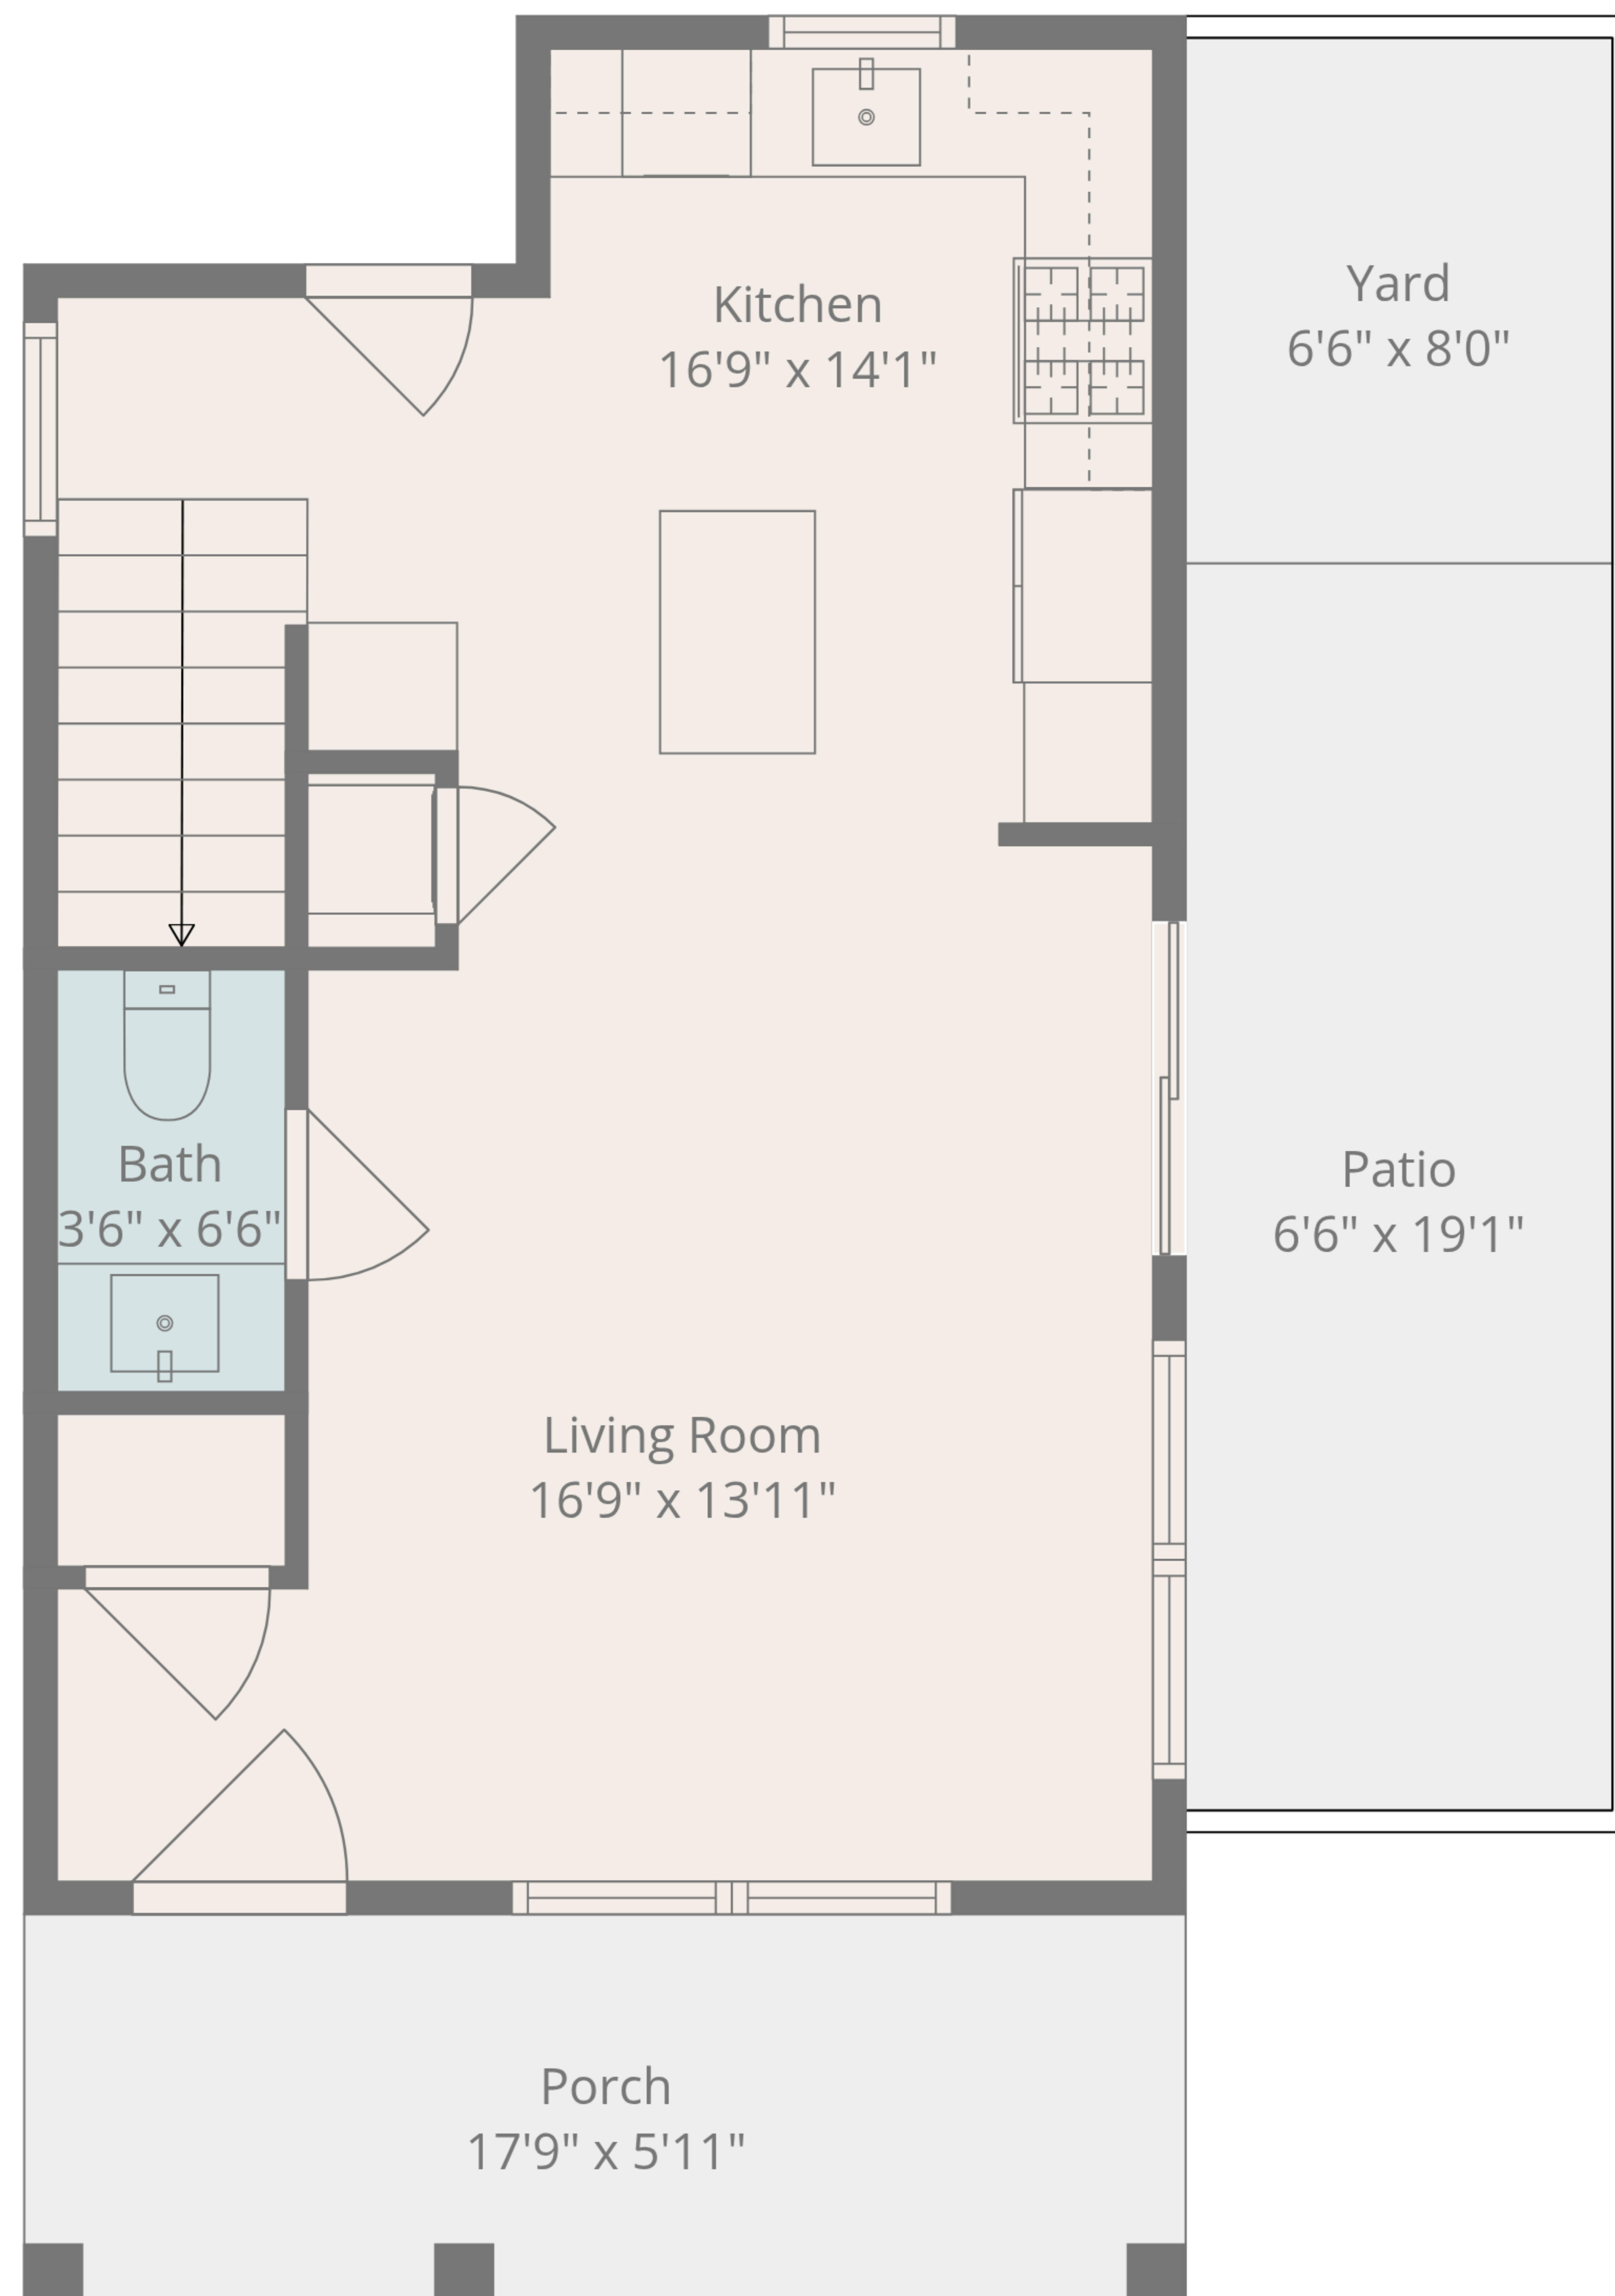

**Total: 886 sq. ft**

1st Floor: 443 sq. Ft, 2nd Floor: 443 sq. ft

Excluded Areas: Porch: 106 sq. Ft, Patio: 125 sq. Ft, Balcony: 96 sq. Ft,  
Walls: 92 sq. ft

**Total: 886 sq. ft**

1st Floor: 443 sq. Ft, 2nd Floor: 443 sq. ft

Excluded Areas: Porch: 106 sq. Ft, Patio: 125 sq. Ft, Balcony: 96 sq. Ft,  
Walls: 92 sq. ft

1st Floor

2nd Floor

**Total: 886 sq. ft**  
 1st Floor: 443 sq. Ft, 2nd Floor: 443 sq. ft  
 Excluded Areas: Porch: 106 sq. Ft, Patio: 125 sq. Ft, Balcony: 96 sq. Ft,  
 Walls: 92 sq. ft