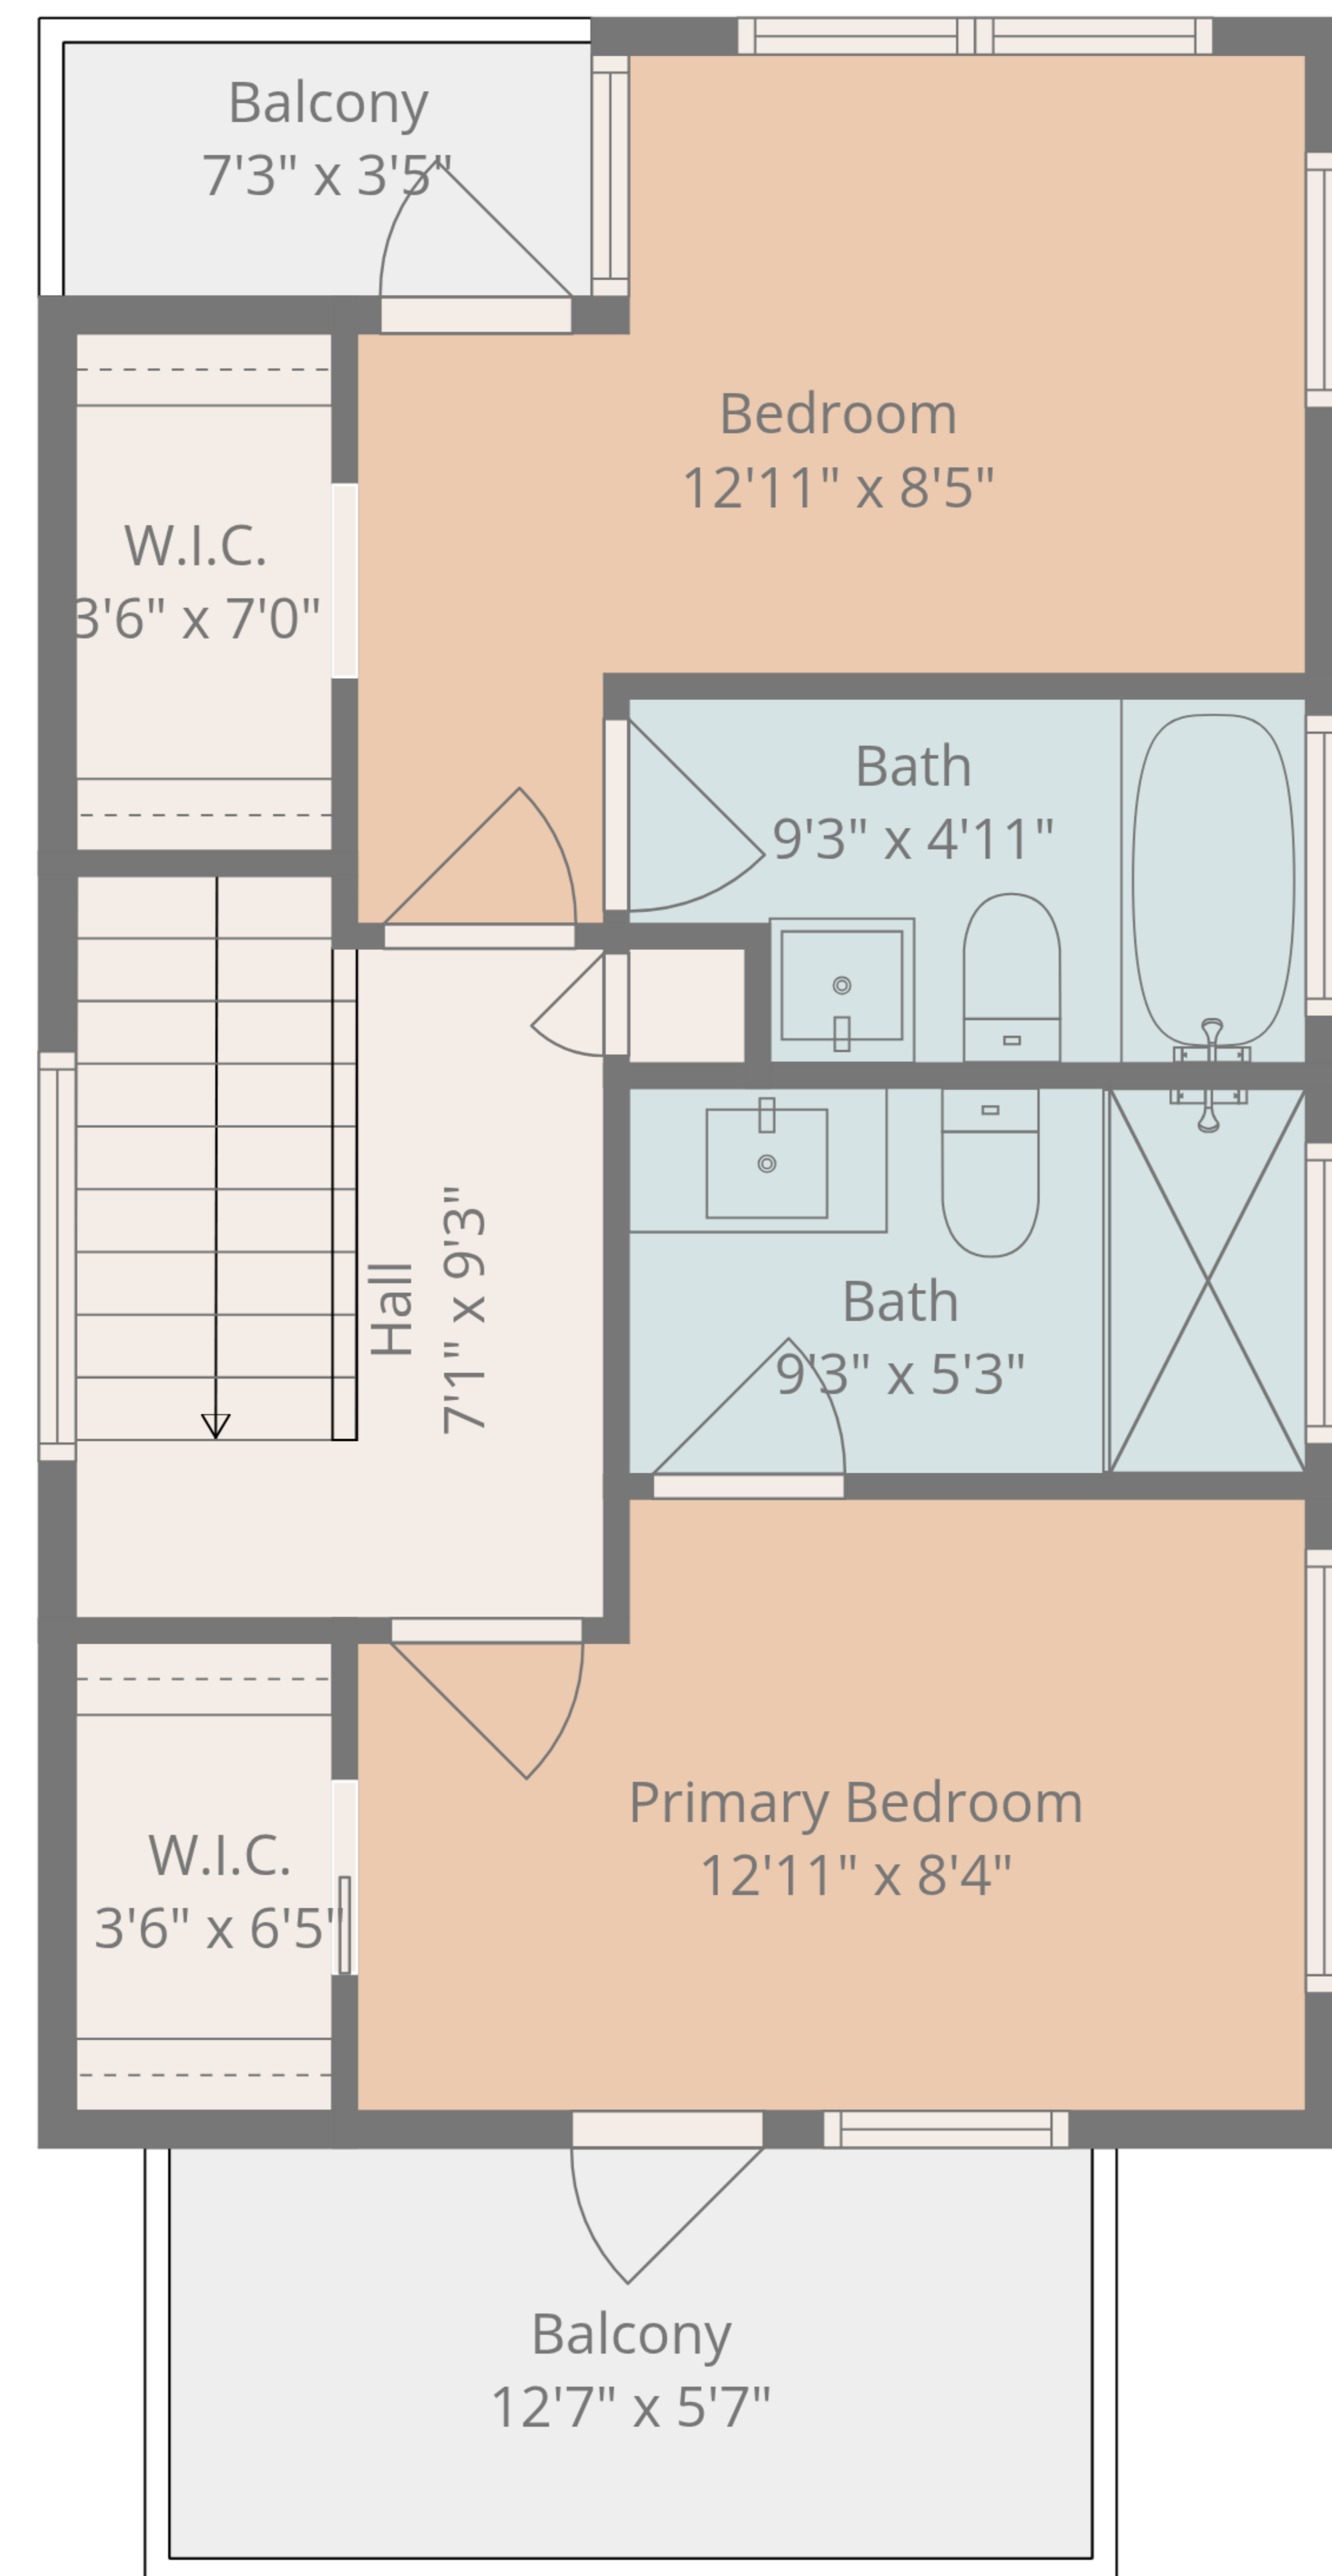

**Total: 886 sq. ft**

1st Floor: 443 sq. Ft, 2nd Floor: 443 sq. ft

Excluded Areas: Porch: 106 sq. Ft, Patio: 125 sq. Ft, Balcony: 96 sq. Ft,  
Walls: 92 sq. ft

**Total: 886 sq. ft**

1st Floor: 443 sq. Ft, 2nd Floor: 443 sq. ft

Excluded Areas: Porch: 106 sq. Ft, Patio: 125 sq. Ft, Balcony: 96 sq. Ft,  
Walls: 92 sq. ft

1st Floor

2nd Floor

**Total: 886 sq. ft**  
 1st Floor: 443 sq. Ft, 2nd Floor: 443 sq. ft  
 Excluded Areas: Porch: 106 sq. Ft, Patio: 125 sq. Ft, Balcony: 96 sq. Ft,  
 Walls: 92 sq. ft