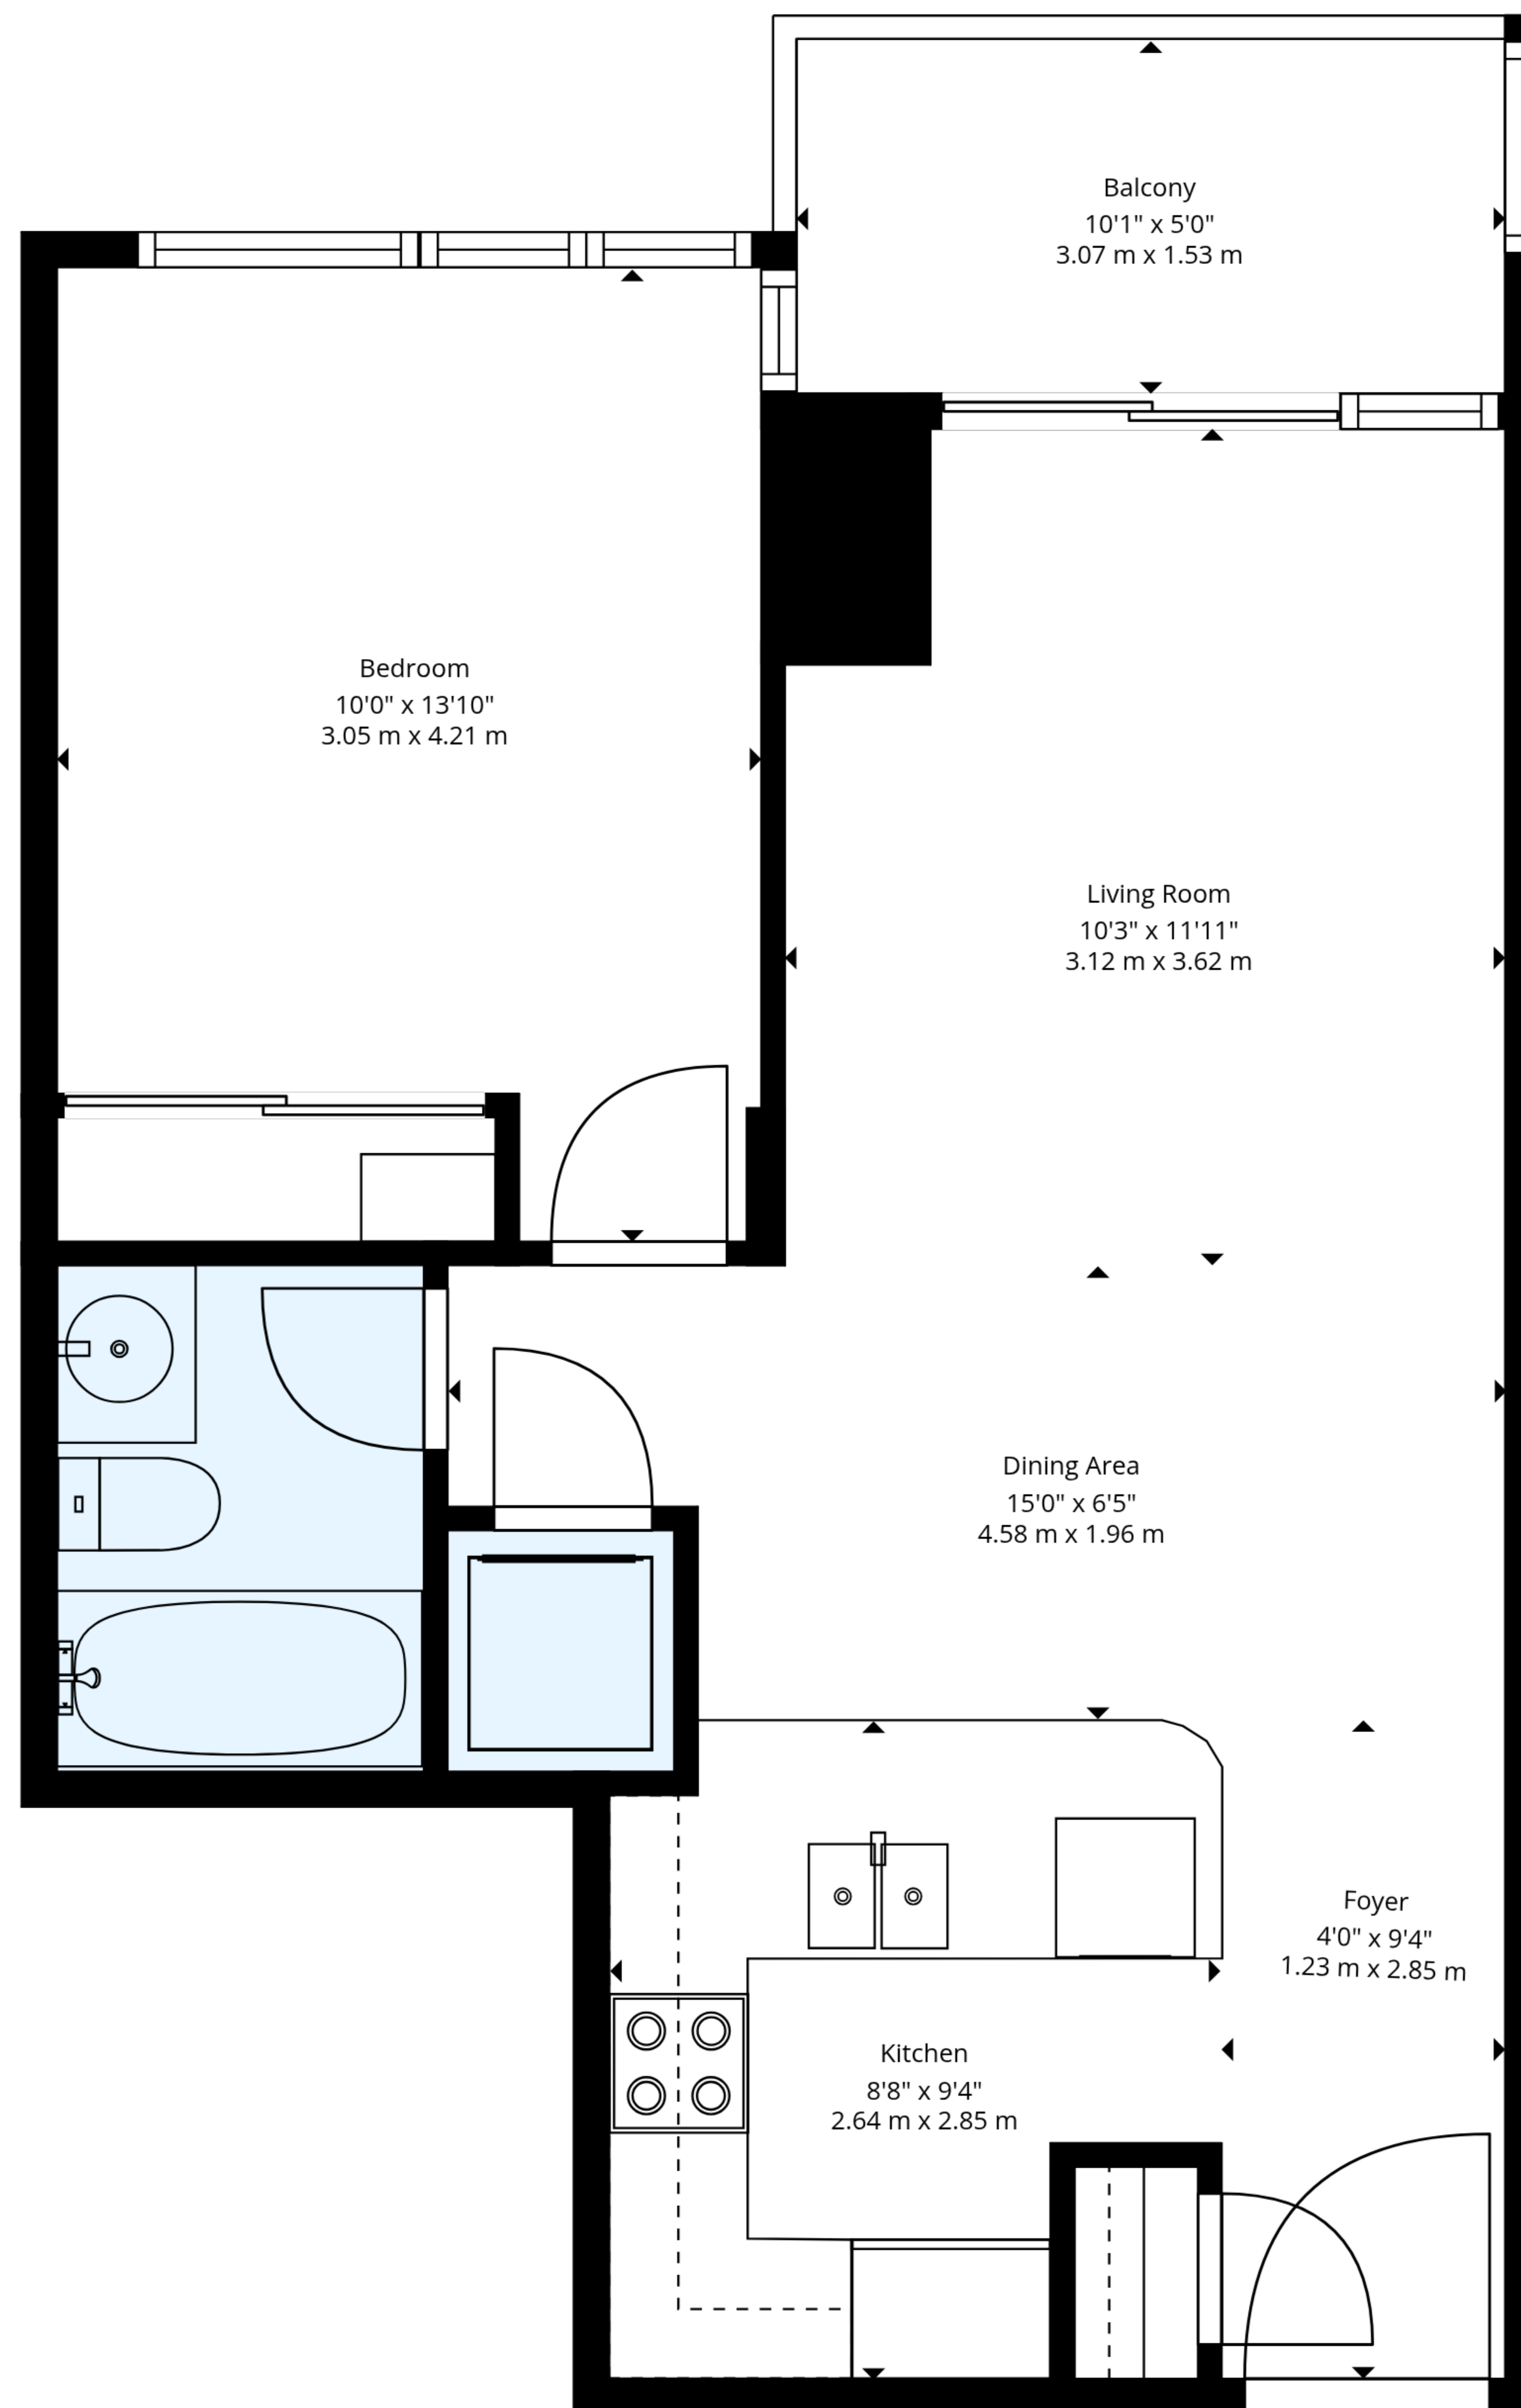

**Total: 525 sq. Ft, 49 m2**  
 Ground Floor: 525 sq. Ft, 49 m2  
 Excluded Areas: Balcony: 51 sq. Ft, 5 M2, Walls: 53 sq. Ft, 5 m2

Information Is Calculated By Air Unlimited Corp. ; Deemed Highly Reliable But Not Guaranteed.