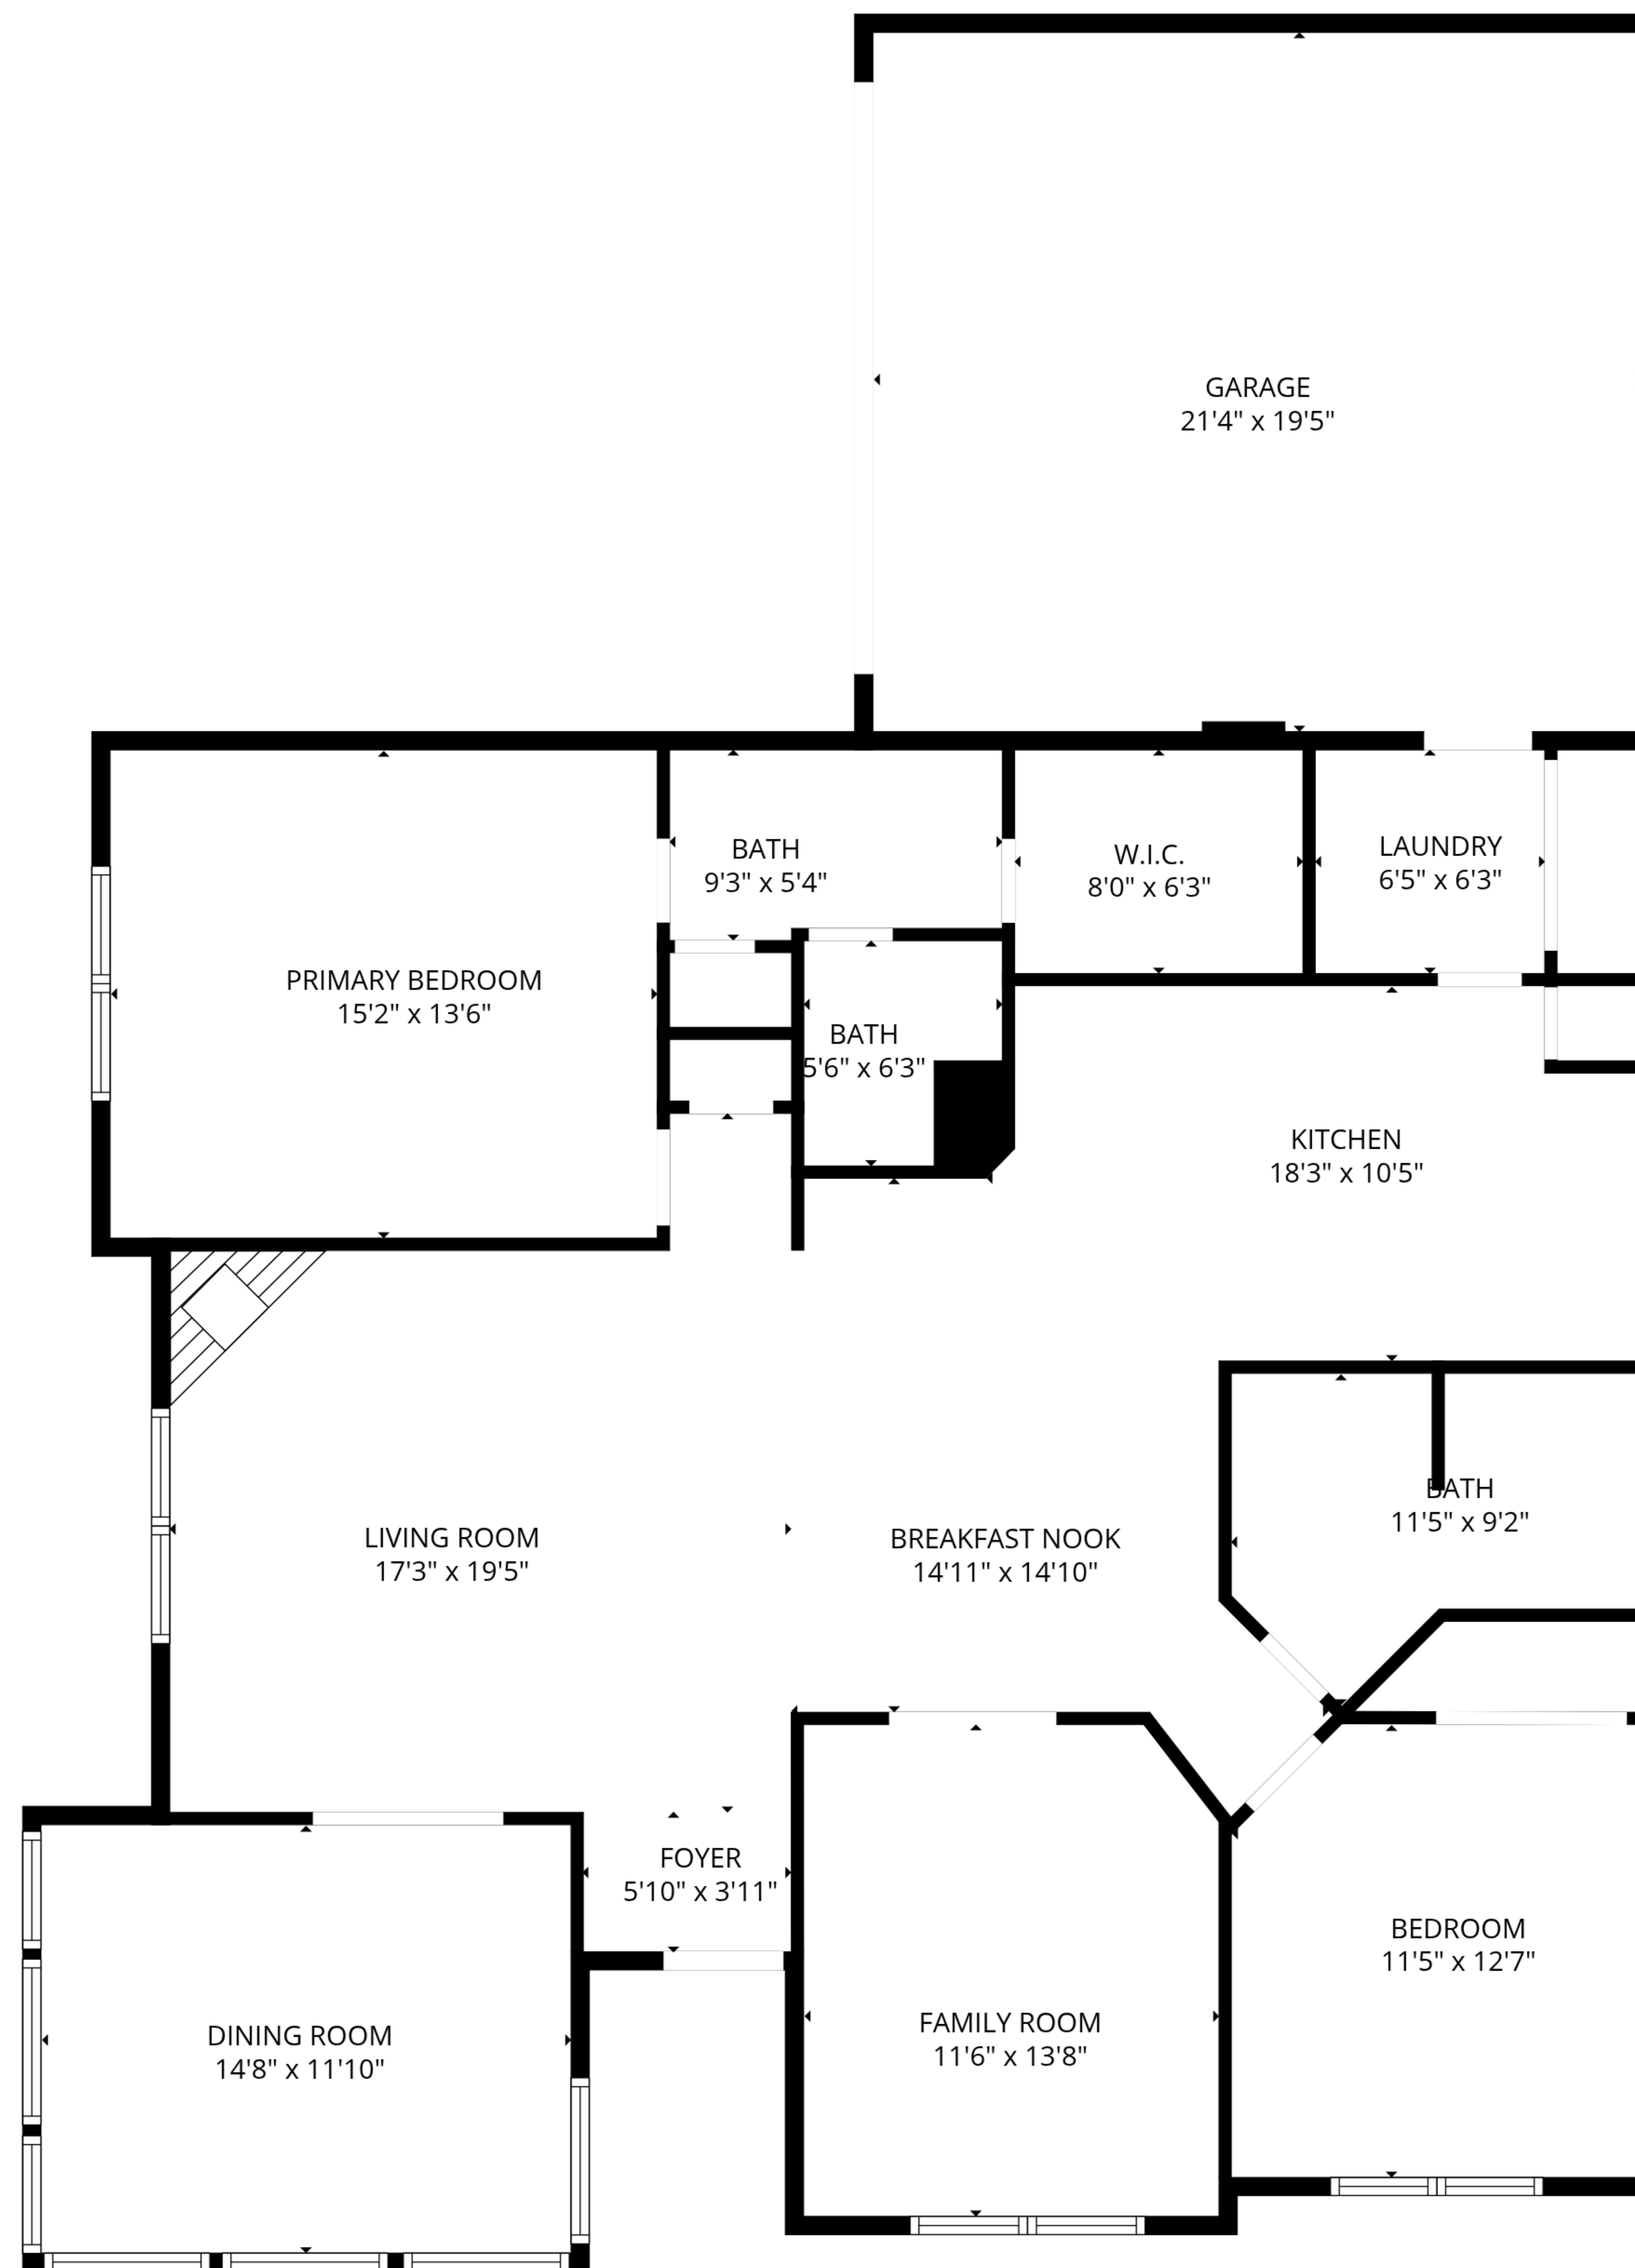

TOTAL: 1683 sq. ft
 1st floor: 1683 sq. ft
 EXCLUDED AREAS: GARAGE: 415 sq. ft, WALLS: 126 sq. ft

TOTAL: 1683 sq. ft
 1st floor: 1683 sq. ft
 EXCLUDED AREAS: GARAGE: 415 sq. ft, WALLS: 126 sq. ft