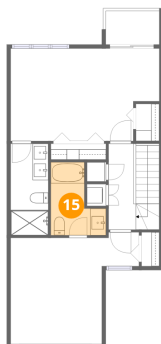

54 Windlass Pointe Dr, North Shore, Moneta, Franklin County, Virginia, United States, 24121

15 Floor 3 - Bath

Dimensions: 7'0" x 9'3"
Area: 65 sq. ft
Counted as living area: Yes

Heated: Yes
Finished: Yes
Enclosed: Yes
Contiguous: Yes
Permitted: Yes
Wet space: Yes
Addition: No
Conversion: No