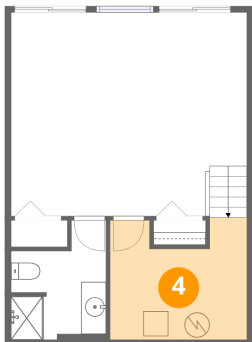

2 Floor 1 - Family Room

Dimensions: 11'8" x 16'4"
Area: 190 sq. ft
Counted as living area: Yes

Heated: Yes
Finished: Yes
Enclosed: Yes
Contiguous: Yes
Permitted: Yes
Wet space: No
Addition: No
Conversion: No

54 Windlass Pointe Dr, North Shore, Moneta, Franklin County, Virginia, United States, 24121

3 Floor 1 - Family Room

Dimensions: 7'3" x 16'4"
Area: 118 sq. ft
Counted as living area: Yes

Heated: Yes
Finished: Yes
Enclosed: Yes
Contiguous: Yes
Permitted: Yes
Wet space: No
Addition: No
Conversion: No

4 Floor 1 - Utility

Dimensions: 11'0" x 9'10"
Area: 108 sq. ft
Counted as living area: No

Heated: Yes
Finished: No
Enclosed: Yes
Contiguous: Yes
Permitted: Yes
Wet space: No
Addition: No
Conversion: No

5 Floor 2 - Living Room