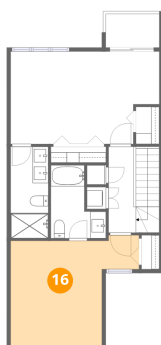

Dimensions: 4'9" x 11'8"
Area: 56 sq. ft
Counted as living area: Yes

Heated: Yes
Finished: Yes
Enclosed: Yes
Contiguous: Yes
Permitted: Yes
Wet space: Yes
Addition: No
Conversion: No

54 Windlass Pointe Dr, North Shore, Moneta, Franklin County, Virginia, United States, 24121

15 Floor 3 - Bath

Dimensions: 7'0" x 9'3"
Area: 65 sq. ft
Counted as living area: Yes

Heated: Yes
Finished: Yes
Enclosed: Yes
Contiguous: Yes
Permitted: Yes
Wet space: Yes
Addition: No
Conversion: No

16 Floor 3 - Bedroom