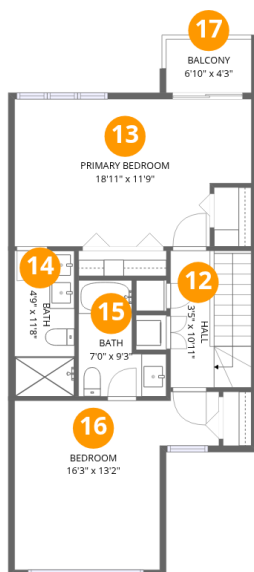

54 Windlass Pointe Dr, North Shore, Moneta, Franklin County, Virginia, United States, 24121

Room dimensions

Floor 1 Below grade

Total:402sqft Excluded: 95sqft

#		Dimensions	sqft	Counted as living area
1	Bath	7'7" x 9'1"	69 sq. ft	Yes
2	Family Room	11'8" x 16'4"	190 sq. ft	Yes
3	Family Room	7'3" x 16'4"	118 sq. ft	Yes
4	Utility	11'0" x 9'10"	108 sq. ft	No

Home data report

54 Windlass Pointe Dr, North Shore, Moneta, Franklin County, Virginia, United States, 24121

Room dimensions

Floor 2

Total:552sqft

Excluded: 452sqft

#		Dimensions	sqft	Counted as living area
5	Living Room	12'2" x 15'0"	182 sq. ft	Yes
6	Kitchen	15'7" x 11'3"	176 sq. ft	Yes
7	Garage	11'7" x 19'7"	227 sq. ft	No
8	Foyer	3'6" x 7'9"	27 sq. ft	Yes
9	Balcony	18'11" x 11'10"	223 sq. ft	No
10	Bath	3'0" x 7'5"	22 sq. ft	Yes
11	Dining Area	6'9" x 14'11"	101 sq. ft	Yes

Home data report

54 Windlass Pointe Dr, North Shore, Moneta, Franklin County, Virginia, United States, 24121

Room dimensions

Floor 3

Total:639sqft Excluded: 29sqft

#		Dimensions	sqft	Counted as living area
12	Hall	3'5" x 10'11"	38 sq. ft	Yes
13	Primary Bedroom	18'11" x 11'9"	222 sq. ft	Yes
14	Bath	4'9" x 11'8"	56 sq. ft	Yes
15	Bath	7'0" x 9'3"	65 sq. ft	Yes
16	Bedroom	16'3" x 13'2"	214 sq. ft	Yes
17	Balcony	6'10" x 4'3"	29 sq. ft	No

2 Floor 1 - Family Room

Dimensions: 11'8" x 16'4"
Area: 190 sq. ft
Counted as living area: Yes

Heated: Yes
Finished: Yes
Enclosed: Yes
Contiguous: Yes
Permitted: Yes
Wet space: No
Addition: No
Conversion: No