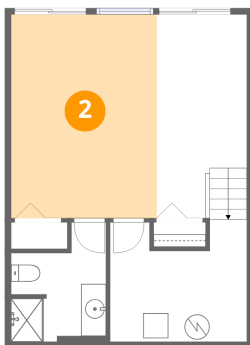

Home data report

54 Windlass Pointe Dr, North Shore, Moneta, Franklin County, Virginia, United States, 24121

Room dimensions

Floor 3

Total:639sqft Excluded: 29sqft

#		Dimensions	sqft	Counted as living area
12	Hall	3'5" x 10'11"	38 sq. ft	Yes
13	Primary Bedroom	18'11" x 11'9"	222 sq. ft	Yes
14	Bath	4'9" x 11'8"	56 sq. ft	Yes
15	Bath	7'0" x 9'3"	65 sq. ft	Yes
16	Bedroom	16'3" x 13'2"	214 sq. ft	Yes
17	Balcony	6'10" x 4'3"	29 sq. ft	No

54 Windlass Pointe Dr, North Shore, Moneta, Franklin County,
Virginia, United States, 24121

1 Floor 1 - Bath

Dimensions: 7'7" x 9'1"
Area: 69 sq. ft
Counted as living area: Yes

Heated: Yes
Finished: Yes
Enclosed: Yes
Contiguous: Yes
Permitted: Yes
Wet space: Yes
Addition: No
Conversion: No

2 Floor 1 - Family Room

Dimensions: 11'8" x 16'4"
Area: 190 sq. ft
Counted as living area: Yes

Heated: Yes
Finished: Yes
Enclosed: Yes
Contiguous: Yes
Permitted: Yes
Wet space: No
Addition: No
Conversion: No

54 Windlass Pointe Dr, North Shore, Moneta, Franklin County, Virginia, United States, 24121

3 Floor 1 - Family Room

Dimensions: 7'3" x 16'4"
Area: 118 sq. ft
Counted as living area: Yes

Heated: Yes
Finished: Yes
Enclosed: Yes
Contiguous: Yes
Permitted: Yes
Wet space: No
Addition: No
Conversion: No