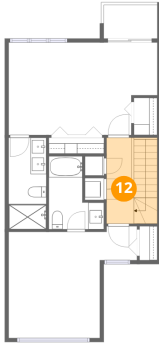

54 Windlass Pointe Dr, North Shore, Moneta, Franklin County, Virginia, United States, 24121

12 Floor 3 - Hall

Dimensions: 3'5" x 10'11"
Area: 38 sq. ft
Counted as living area: Yes

Heated: Yes
Finished: Yes
Enclosed: Yes
Contiguous: Yes
Permitted: Yes
Wet space: No
Addition: No
Conversion: No