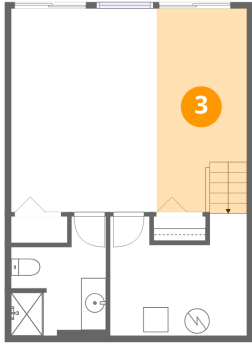

2 Floor 1 - Family Room

Dimensions: 11'8" x 16'4"
Area: 190 sq. ft
Counted as living area: Yes

Heated: Yes
Finished: Yes
Enclosed: Yes
Contiguous: Yes
Permitted: Yes
Wet space: No
Addition: No
Conversion: No

54 Windlass Pointe Dr, North Shore, Moneta, Franklin County, Virginia, United States, 24121

3 Floor 1 - Family Room

Dimensions: 7'3" x 16'4"
Area: 118 sq. ft
Counted as living area: Yes

Heated: Yes
Finished: Yes
Enclosed: Yes
Contiguous: Yes
Permitted: Yes
Wet space: No
Addition: No
Conversion: No