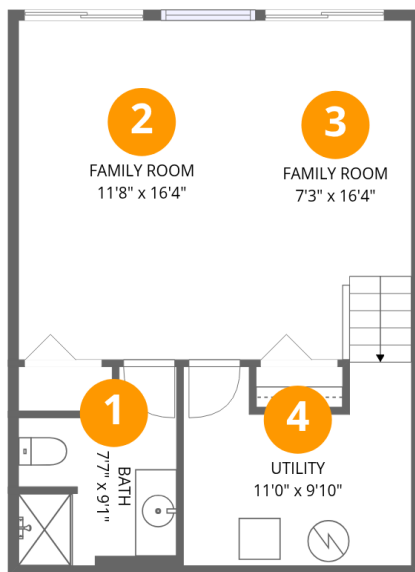

Home data report

54 Windlass Pointe Dr, North Shore, Moneta, Franklin County, Virginia, United States, 24121

Total Area: 1593 sq. ft

Basement: 402 sq. ft, 1st Floor: 552 sq. ft, 2nd Floor: 639 sq. ft

Excluded: Utility 95 sq. ft, Garage 228 sq. ft, Balcony 237 sq. ft, Fireplace 16 sq. ft, Walls: 144 sq. ft

54 Windlass Pointe Dr, North Shore, Moneta, Franklin County, Virginia, United States, 24121

Room dimensions

Floor 1 Below grade

Total:402sqft Excluded: 95sqft

#		Dimensions	sqft	Counted as living area
1	Bath	7'7" x 9'1"	69 sq. ft	Yes
2	Family Room	11'8" x 16'4"	190 sq. ft	Yes
3	Family Room	7'3" x 16'4"	118 sq. ft	Yes
4	Utility	11'0" x 9'10"	108 sq. ft	No

Home data report

54 Windlass Pointe Dr, North Shore, Moneta, Franklin County, Virginia, United States, 24121

Room dimensions

Floor 2

Total:552sqft

Excluded: 452sqft

#		Dimensions	sqft	Counted as living area
5	Living Room	12'2" x 15'0"	182 sq. ft	Yes
6	Kitchen	15'7" x 11'3"	176 sq. ft	Yes
7	Garage	11'7" x 19'7"	227 sq. ft	No
8	Foyer	3'6" x 7'9"	27 sq. ft	Yes
9	Balcony	18'11" x 11'10"	223 sq. ft	No
10	Bath	3'0" x 7'5"	22 sq. ft	Yes
11	Dining Area	6'9" x 14'11"	101 sq. ft	Yes

Home data report

54 Windlass Pointe Dr, North Shore, Moneta, Franklin County, Virginia, United States, 24121

Room dimensions

Floor 3

Total:639sqft Excluded: 29sqft

#		Dimensions	sqft	Counted as living area
12	Hall	3'5" x 10'11"	38 sq. ft	Yes
13	Primary Bedroom	18'11" x 11'9"	222 sq. ft	Yes
14	Bath	4'9" x 11'8"	56 sq. ft	Yes
15	Bath	7'0" x 9'3"	65 sq. ft	Yes
16	Bedroom	16'3" x 13'2"	214 sq. ft	Yes
17	Balcony	6'10" x 4'3"	29 sq. ft	No