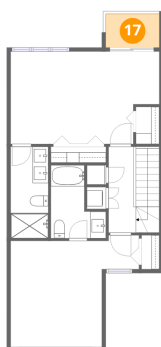

15 Floor 3 - Bath

Dimensions: 7'0" x 9'3"
Area: 65 sq. ft
Counted as living area: Yes

Heated: Yes
Finished: Yes
Enclosed: Yes
Contiguous: Yes
Permitted: Yes
Wet space: Yes
Addition: No
Conversion: No

16 Floor 3 - Bedroom

Dimensions: 16'3" x 13'2"
Area: 214 sq. ft
Counted as living area: Yes

Heated: Yes
Finished: Yes
Enclosed: Yes
Contiguous: Yes
Permitted: Yes
Wet space: No
Addition: No
Conversion: No

17 Floor 3 - Balcony

Dimensions: 6'10" x 4'3"
Area: 29 sq. ft
Counted as living area: No

Heated: No
Finished: No
Enclosed: No
Contiguous: Yes
Permitted: Yes
Wet space: No
Addition: No
Conversion: No