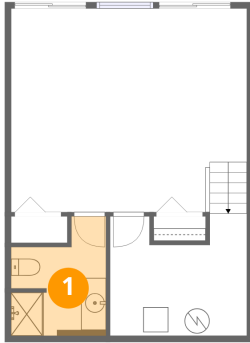

Home data report

54 Windlass Pointe Dr, North Shore, Moneta, Franklin County, Virginia, United States, 24121

Room dimensions

Floor 2

Total:552sqft

Excluded: 452sqft

#		Dimensions	sqft	Counted as living area
5	Living Room	12'2" x 15'0"	182 sq. ft	Yes
6	Kitchen	15'7" x 11'3"	176 sq. ft	Yes
7	Garage	11'7" x 19'7"	227 sq. ft	No
8	Foyer	3'6" x 7'9"	27 sq. ft	Yes
9	Balcony	18'11" x 11'10"	223 sq. ft	No
10	Bath	3'0" x 7'5"	22 sq. ft	Yes
11	Dining Area	6'9" x 14'11"	101 sq. ft	Yes

Home data report

54 Windlass Pointe Dr, North Shore, Moneta, Franklin County, Virginia, United States, 24121

Room dimensions

Floor 3

Total:639sqft Excluded: 29sqft

#		Dimensions	sqft	Counted as living area
12	Hall	3'5" x 10'11"	38 sq. ft	Yes
13	Primary Bedroom	18'11" x 11'9"	222 sq. ft	Yes
14	Bath	4'9" x 11'8"	56 sq. ft	Yes
15	Bath	7'0" x 9'3"	65 sq. ft	Yes
16	Bedroom	16'3" x 13'2"	214 sq. ft	Yes
17	Balcony	6'10" x 4'3"	29 sq. ft	No

54 Windlass Pointe Dr, North Shore, Moneta, Franklin County,
Virginia, United States, 24121

1 Floor 1 - Bath

Dimensions: 7'7" x 9'1"
Area: 69 sq. ft
Counted as living area: Yes

Heated: Yes
Finished: Yes
Enclosed: Yes
Contiguous: Yes
Permitted: Yes
Wet space: Yes
Addition: No
Conversion: No

2 Floor 1 - Family Room

Dimensions: 11'8" x 16'4"
Area: 190 sq. ft
Counted as living area: Yes

Heated: Yes
Finished: Yes
Enclosed: Yes
Contiguous: Yes
Permitted: Yes
Wet space: No
Addition: No
Conversion: No