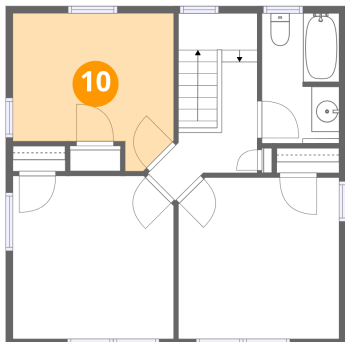

10 Floor 2 - Bedroom

Dimensions: 11'6" x 11'3"
Area: 109 sq. ft
Counted as living area: Yes

Heated: Yes
Finished: Yes
Enclosed: Yes
Contiguous: Yes
Permitted: Yes
Wet space: No
Addition: No
Conversion: No