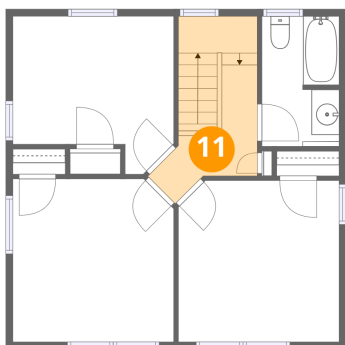

11 Floor 2 - Hall

Dimensions: 5'6" x 7'10"
Area: 70 sq. ft
Counted as living area: Yes

Heated: Yes
Finished: Yes
Enclosed: Yes
Contiguous: Yes
Permitted: Yes
Wet space: No
Addition: No
Conversion: No