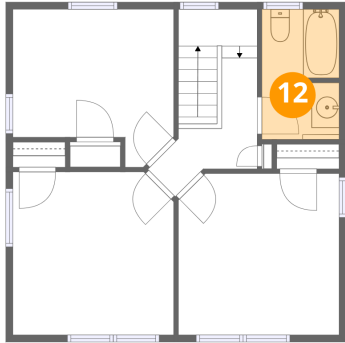

Home data report

**43 Nassau Boulevard, Malverne, Nassau County, New York,
United States, 11565**

12 Floor 2 - Bath

Dimensions: 5'6" x 9'3"
Area: 50 sq. ft
Counted as living area: Yes

Heated: Yes
Finished: Yes
Enclosed: Yes
Contiguous: Yes
Permitted: Yes
Wet space: Yes
Addition: No
Conversion: No