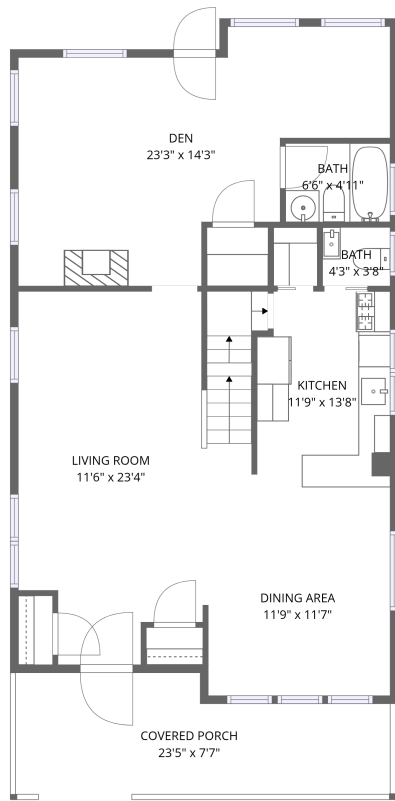

Home data report

**43 Nassau Boulevard, Malverne, Nassau County, New York,
United States, 11565**

1st floor

2nd floor

Total Area: 1464 sq. ft

1st Floor: 925 sq. ft, 2nd Floor: 539 sq. ft

Excluded: Covered porch 155 sq. ft, Walls: 114 sq. ft

Property summary

Home data report

**43 Nassau Boulevard, Malverne, Nassau County, New York,
United States, 11565**

Room dimensions

Floor 1

Total:925sqft Excluded: 155sqft

#		Dimensions	sqft	Counted as living area
1	Living Room	11'6" x 23'4"	246 sq. ft	Yes
2	Kitchen	11'9" x 13'8"	156 sq. ft	Yes
3	Dining Area	11'9" x 11'7"	134 sq. ft	Yes
4	Den	23'3" x 14'3"	269 sq. ft	Yes
5	Bath	4'3" x 3'8"	15 sq. ft	Yes
6	Bath	6'6" x 4'11"	32 sq. ft	Yes
7	Covered Porch	23'5" x 7'7"	155 sq. ft	No

2 Floor 1 - Kitchen

Dimensions: 11'9" x 13'8"
Area: 156 sq. ft
Counted as living area: Yes

Heated: Yes
Finished: Yes
Enclosed: Yes
Contiguous: Yes
Permitted: Yes
Wet space: No
Addition: No
Conversion: No

6 Floor 1 - Bath

Dimensions: 6'6" x 4'11"
Area: 32 sq. ft
Counted as living area: Yes

Heated: Yes
Finished: Yes
Enclosed: Yes
Contiguous: Yes
Permitted: Yes
Wet space: Yes
Addition: No
Conversion: No

7 Floor 1 - Covered Porch