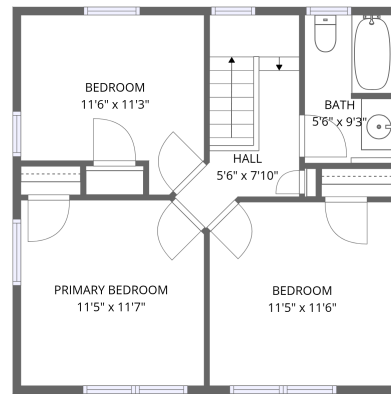

Home data report

**43 Nassau Boulevard, Malverne, Nassau County, New York,
United States, 11565**

1st floor

2nd floor

Total Area: 1464 sq. ft

1st Floor: 925 sq. ft, 2nd Floor: 539 sq. ft

Excluded: Covered porch 155 sq. ft, Walls: 114 sq. ft

Property summary

Home data report

**43 Nassau Boulevard, Malverne, Nassau County, New York,
United States, 11565**

Room dimensions

Floor 1

Total:925sqft Excluded: 155sqft

#		Dimensions	sqft	Counted as living area
1	Living Room	11'6" x 23'4"	246 sq. ft	Yes
2	Kitchen	11'9" x 13'8"	156 sq. ft	Yes
3	Dining Area	11'9" x 11'7"	134 sq. ft	Yes
4	Den	23'3" x 14'3"	269 sq. ft	Yes
5	Bath	4'3" x 3'8"	15 sq. ft	Yes
6	Bath	6'6" x 4'11"	32 sq. ft	Yes
7	Covered Porch	23'5" x 7'7"	155 sq. ft	No

2 Floor 1 - Kitchen

Dimensions: 11'9" x 13'8"
Area: 156 sq. ft
Counted as living area: Yes

Heated: Yes
Finished: Yes
Enclosed: Yes
Contiguous: Yes
Permitted: Yes
Wet space: No
Addition: No
Conversion: No

9 Floor 2 - Bedroom

Dimensions: 11'5" x 11'6"
Area: 130 sq. ft
Counted as living area: Yes

Heated: Yes
Finished: Yes
Enclosed: Yes
Contiguous: Yes
Permitted: Yes
Wet space: No
Addition: No
Conversion: No