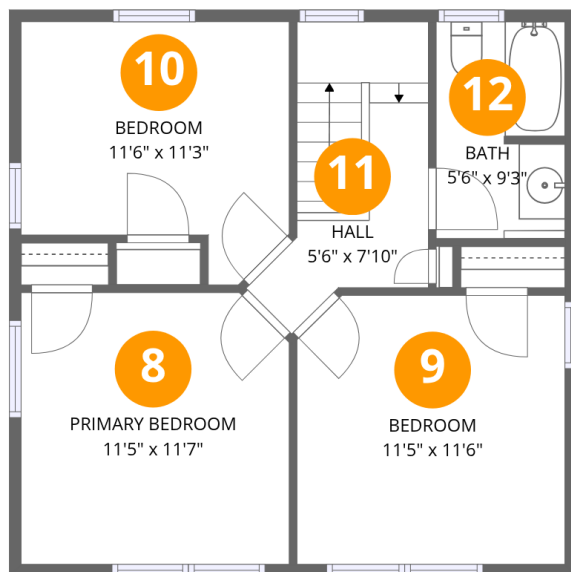

43 Nassau Boulevard, Malverne, Nassau County, New York, United States, 11565

Room dimensions

Floor 2

Total:539sqft Excluded: 0sqft

#		Dimensions	sqft	Counted as living area
8	Primary Bedroom	11'5" x 11'7"	131 sq. ft	Yes
9	Bedroom	11'5" x 11'6"	130 sq. ft	Yes
10	Bedroom	11'6" x 11'3"	109 sq. ft	Yes
11	Hall	5'6" x 7'10"	70 sq. ft	Yes
12	Bath	5'6" x 9'3"	50 sq. ft	Yes