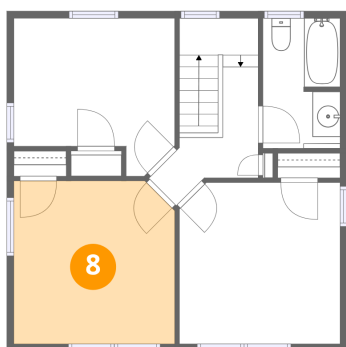

6 Floor 1 - Bath

Dimensions: 6'6" x 4'11"
Area: 32 sq. ft
Counted as living area: Yes

Heated: Yes
Finished: Yes
Enclosed: Yes
Contiguous: Yes
Permitted: Yes
Wet space: Yes
Addition: No
Conversion: No

7 Floor 1 - Covered Porch

Dimensions: 23'5" x 7'7"
Area: 155 sq. ft
Counted as living area: No

Heated: No
Finished: No
Enclosed: No
Contiguous: Yes
Permitted: Yes
Wet space: No
Addition: No
Conversion: No

8 Floor 2 - Primary Bedroom