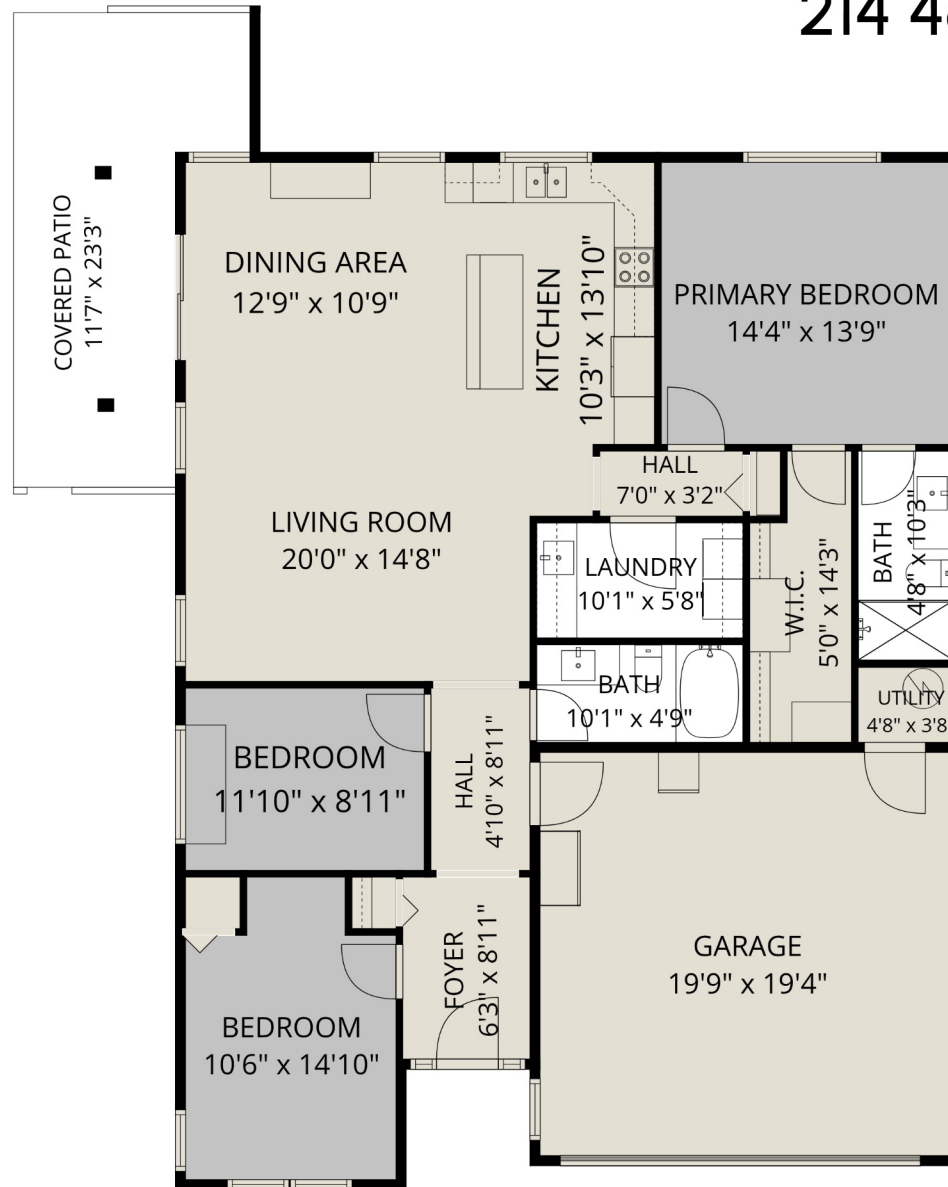

CENTURY 21.

Creekside Realty Ltd.

214 46000 Thomas Rd

Joyce Van Delft PREC

(604) 819-3344

jvandelft@telus.net

Estimated Areas:

Main Floor: 1483 sq. ft

Total: 1483 Sq. Ft

Measurements and plans provided by:
SPOTLIGHT MEDIA

E&O Insured. For advertising purposes only. Not intended for architectural or construction use. Floorplan and measurements are approximate within +/- 2% tolerance.