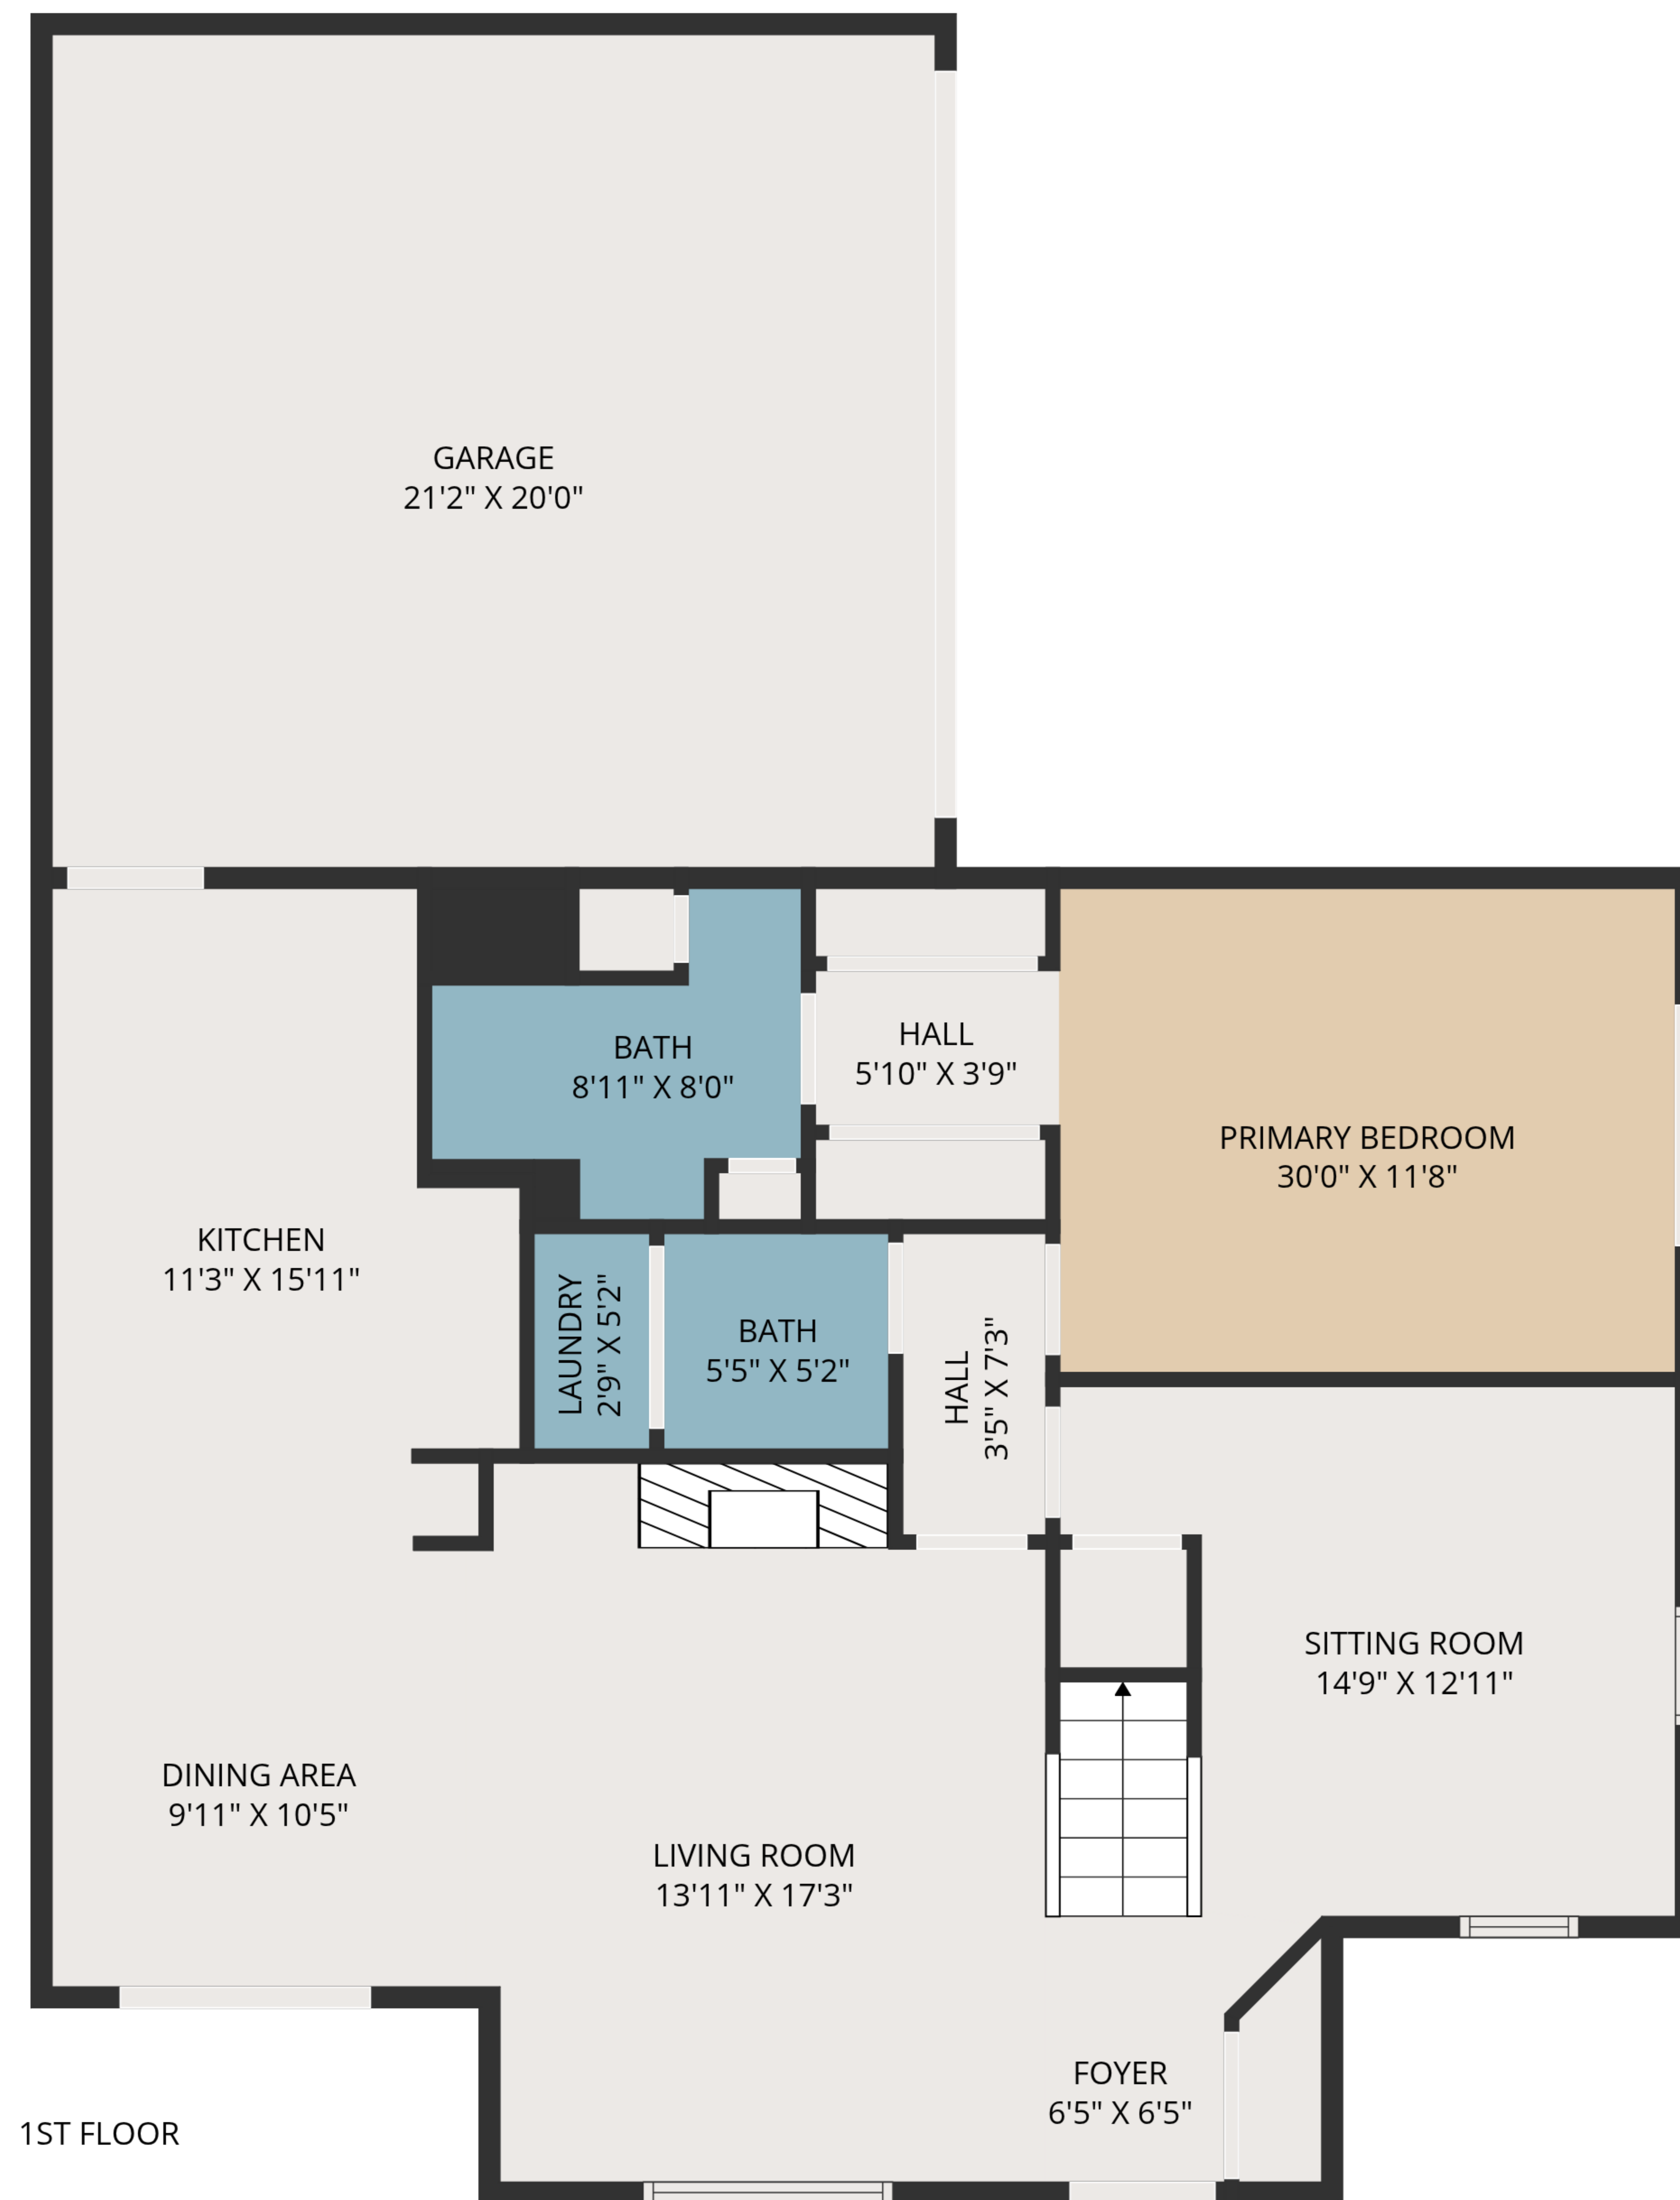

TOTAL: 1444 sq. ft
 1st floor: 1108 sq. ft, 2nd floor: 336 sq. ft
 EXCLUDED AREAS: GARAGE: 425 sq. ft, WALLS: 135 sq. ft

MEASUREMENTS ARE DEEMED HIGHLY RELIABLE BUT NOT GUARANTEED.

TOTAL: 1444 sq. ft

1st floor: 1108 sq. ft, 2nd floor: 336 sq. ft

EXCLUDED AREAS: GARAGE: 425 sq. ft, WALLS: 135 sq. ft

MEASUREMENTS ARE DEEMED HIGHLY RELIABLE BUT NOT GUARANTEED.

TOTAL: 1444 sq. ft
 1st floor: 1108 sq. ft, 2nd floor: 336 sq. ft
 EXCLUDED AREAS: GARAGE: 425 sq. ft, WALLS: 135 sq. ft