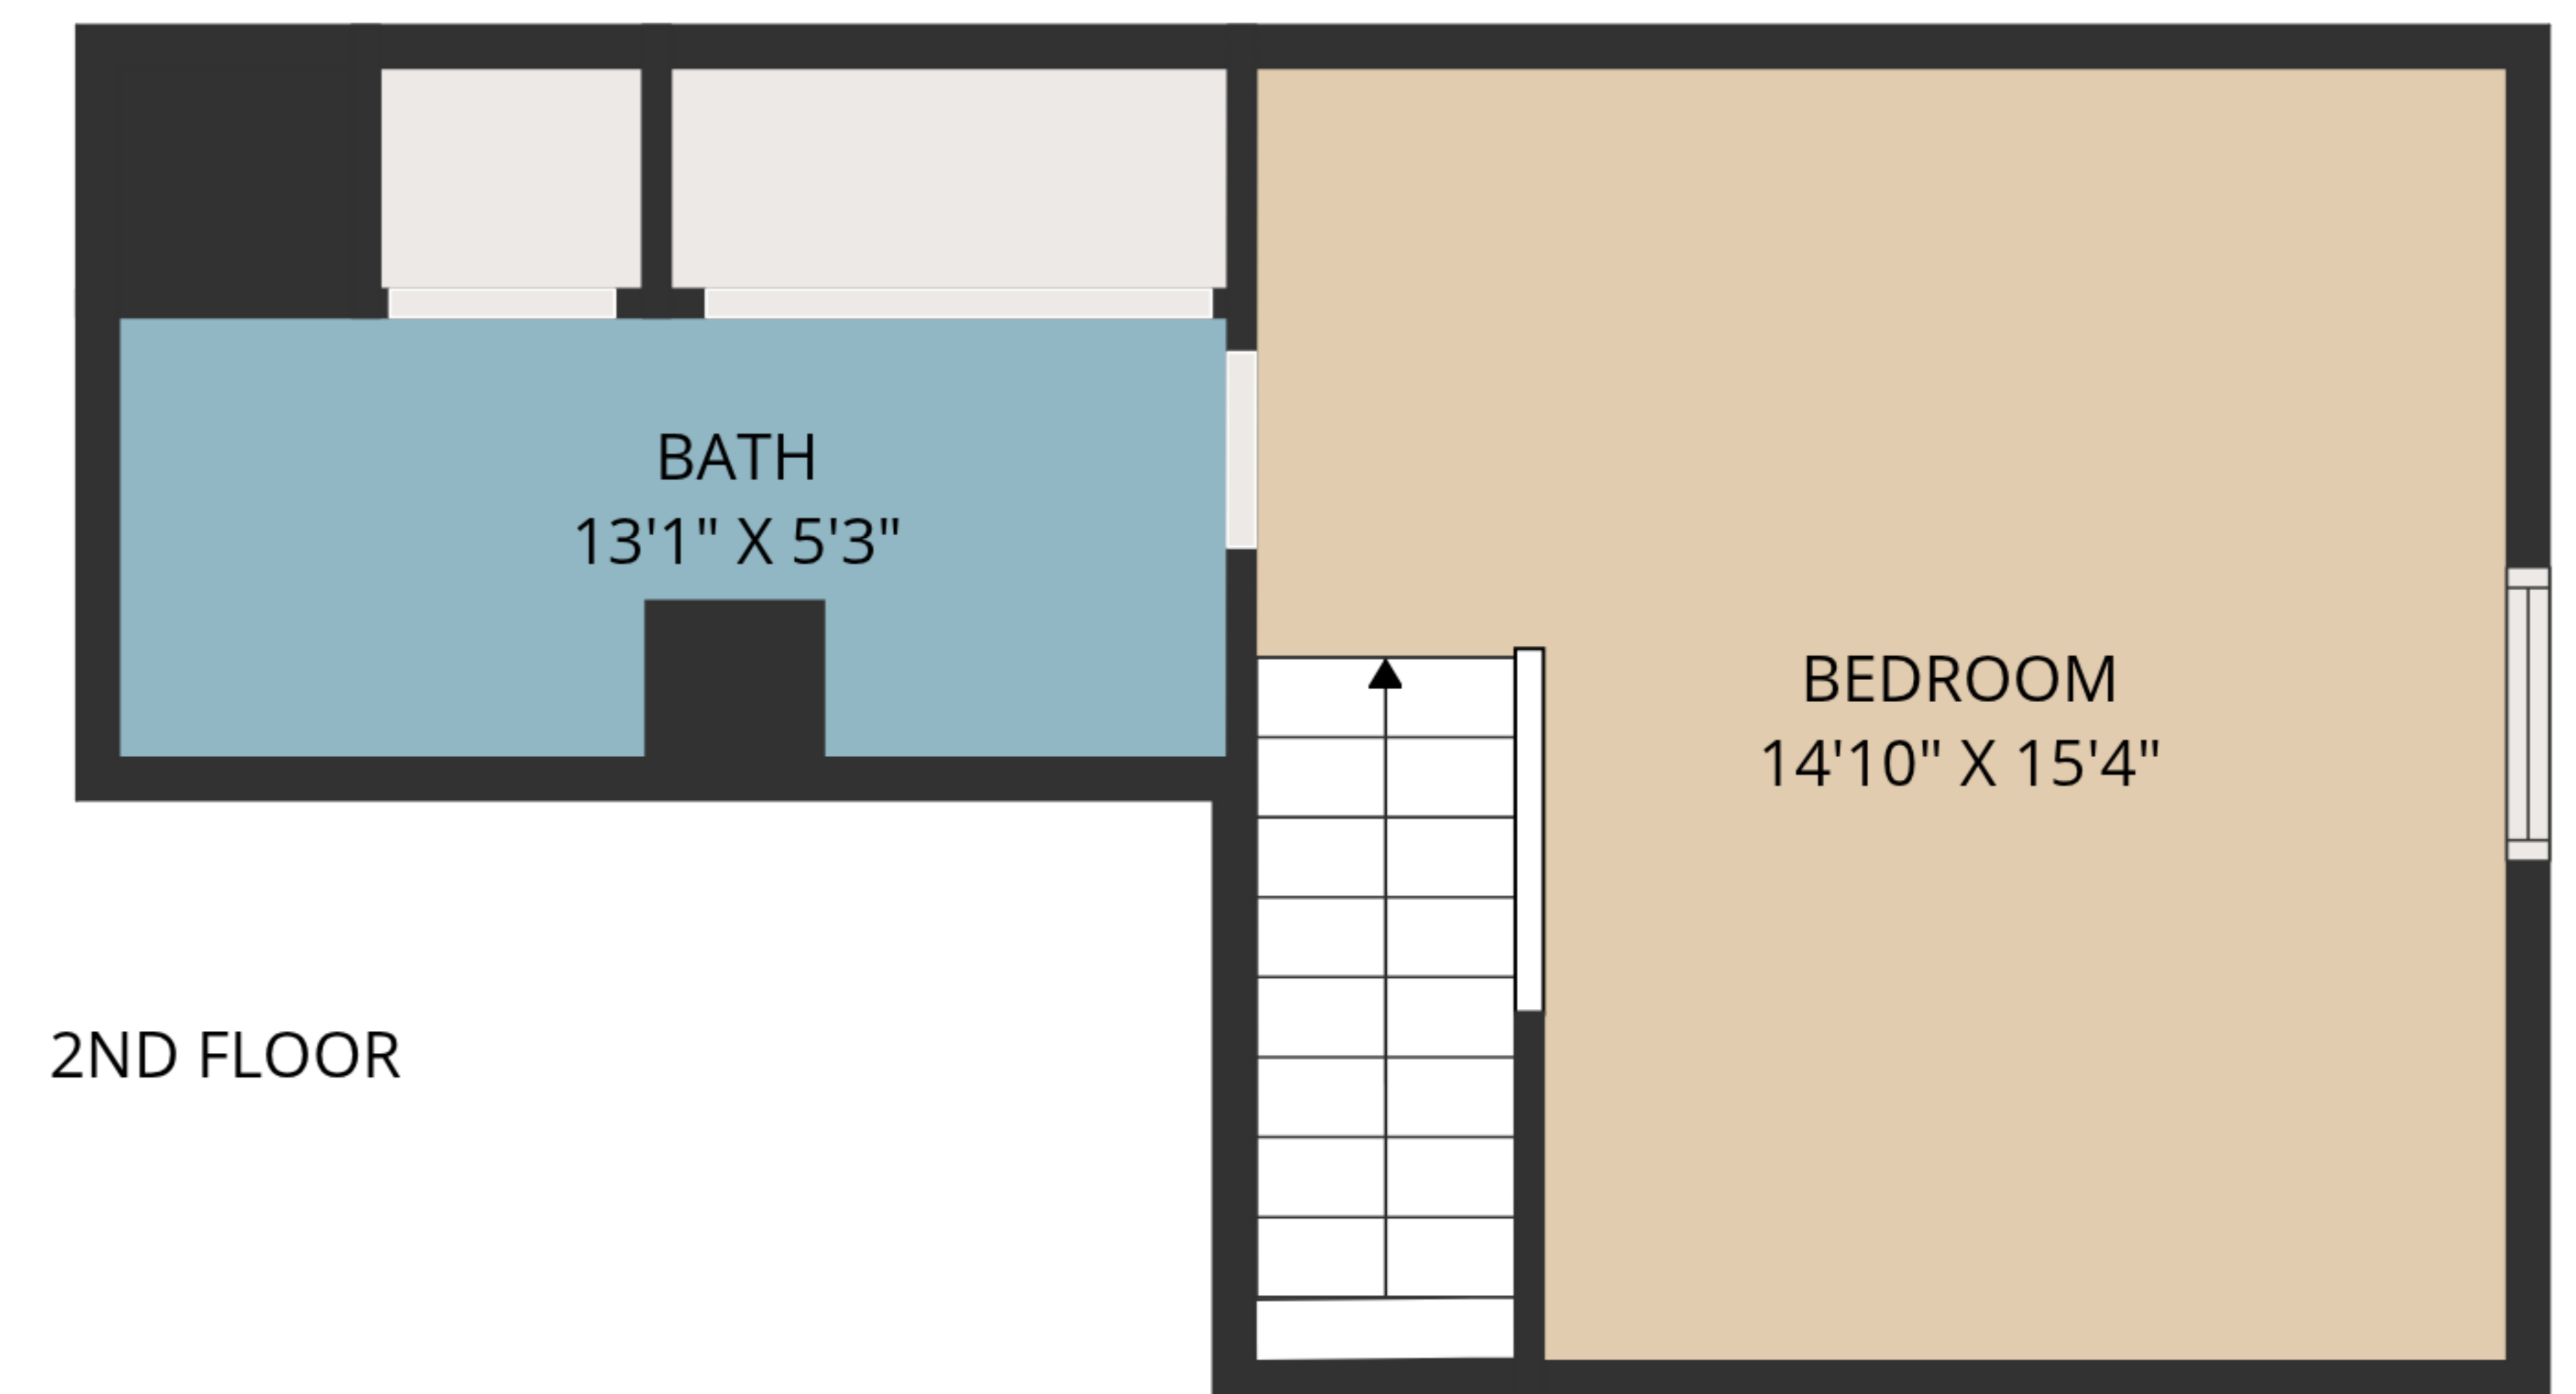

TOTAL: 1444 sq. ft
 1st floor: 1108 sq. ft, 2nd floor: 336 sq. ft
 EXCLUDED AREAS: GARAGE: 425 sq. ft, WALLS: 135 sq. ft

MEASUREMENTS ARE DEEMED HIGHLY RELIABLE BUT NOT GUARANTEED.

TOTAL: 1444 sq. ft

1st floor: 1108 sq. ft, 2nd floor: 336 sq. ft

EXCLUDED AREAS: GARAGE: 425 sq. ft, WALLS: 135 sq. ft

MEASUREMENTS ARE DEEMED HIGHLY RELIABLE BUT NOT GUARANTEED.

TOTAL: 1444 sq. ft
 1st floor: 1108 sq. ft, 2nd floor: 336 sq. ft
 EXCLUDED AREAS: GARAGE: 425 sq. ft, WALLS: 135 sq. ft