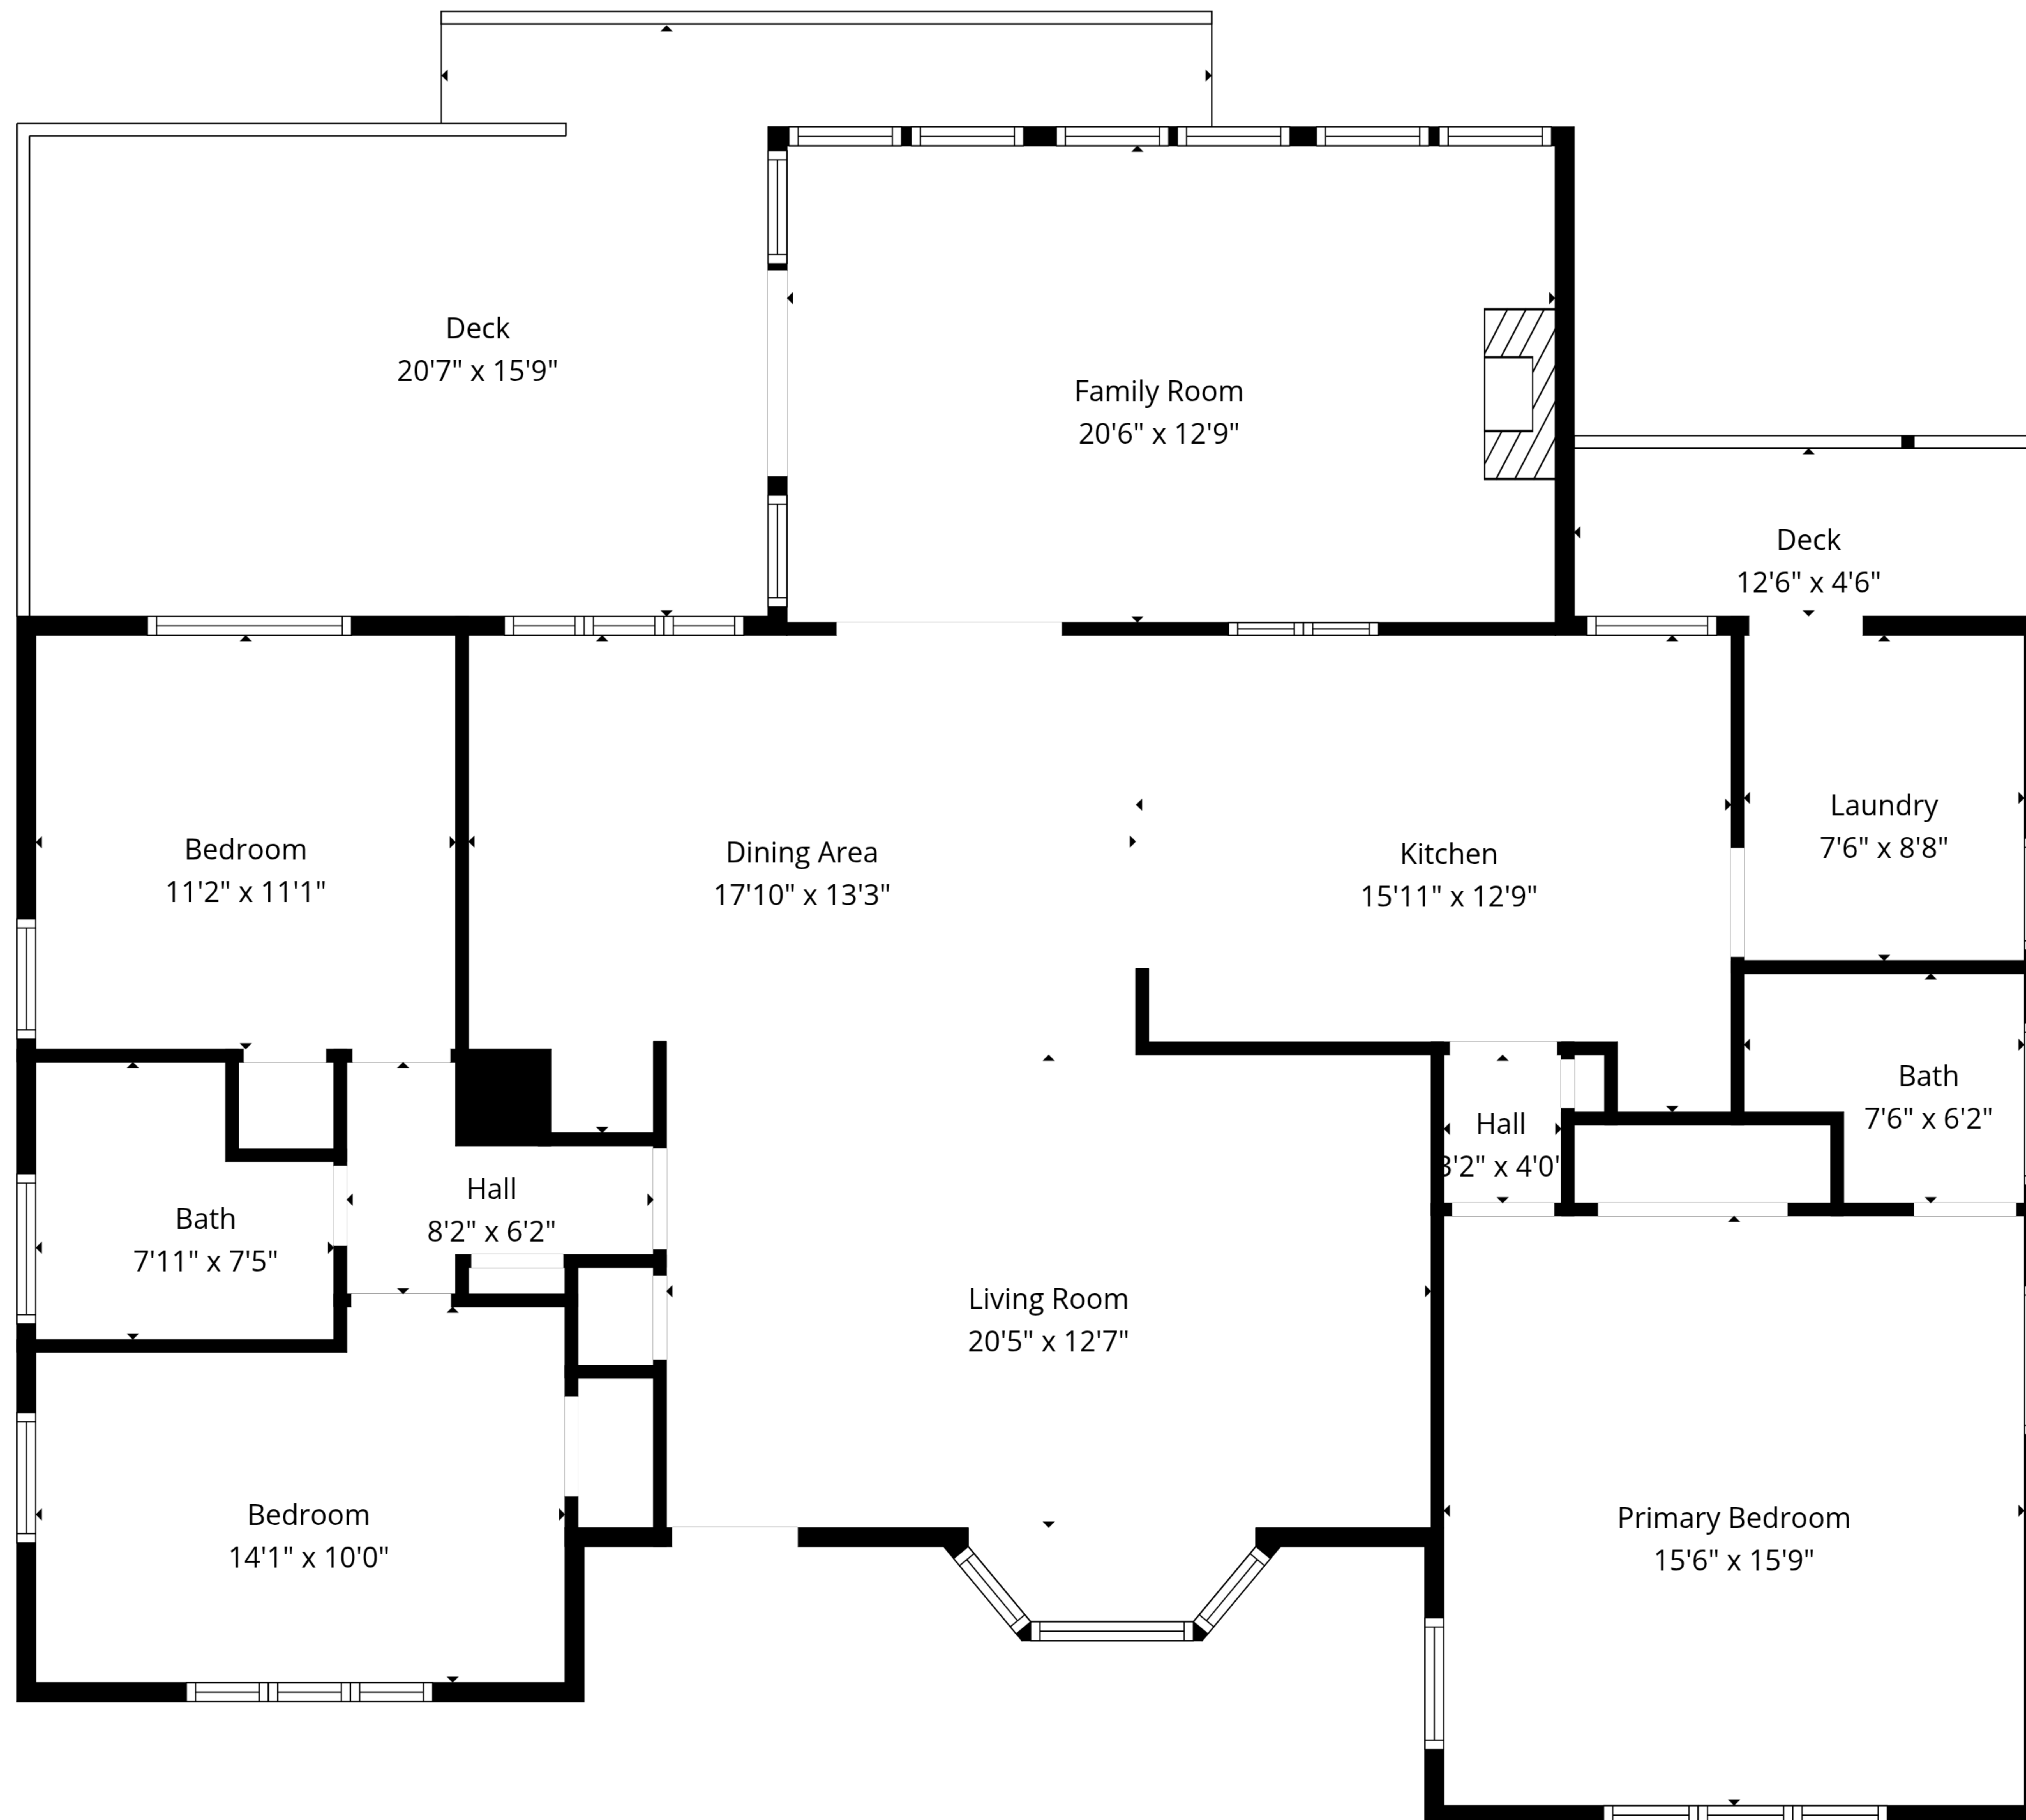

TOTAL: 1704 sq. ft

1st floor: 1704 sq. ft

EXCLUDED AREAS: DECK: 367 sq. ft, BAY WINDOW: 17 sq. ft, WALLS: 102 sq. ft

TOTAL: 1704 sq. ft

1st floor: 1704 sq. ft

EXCLUDED AREAS: DECK: 367 sq. ft, BAY WINDOW: 17 sq. ft, WALLS: 102 sq. ft