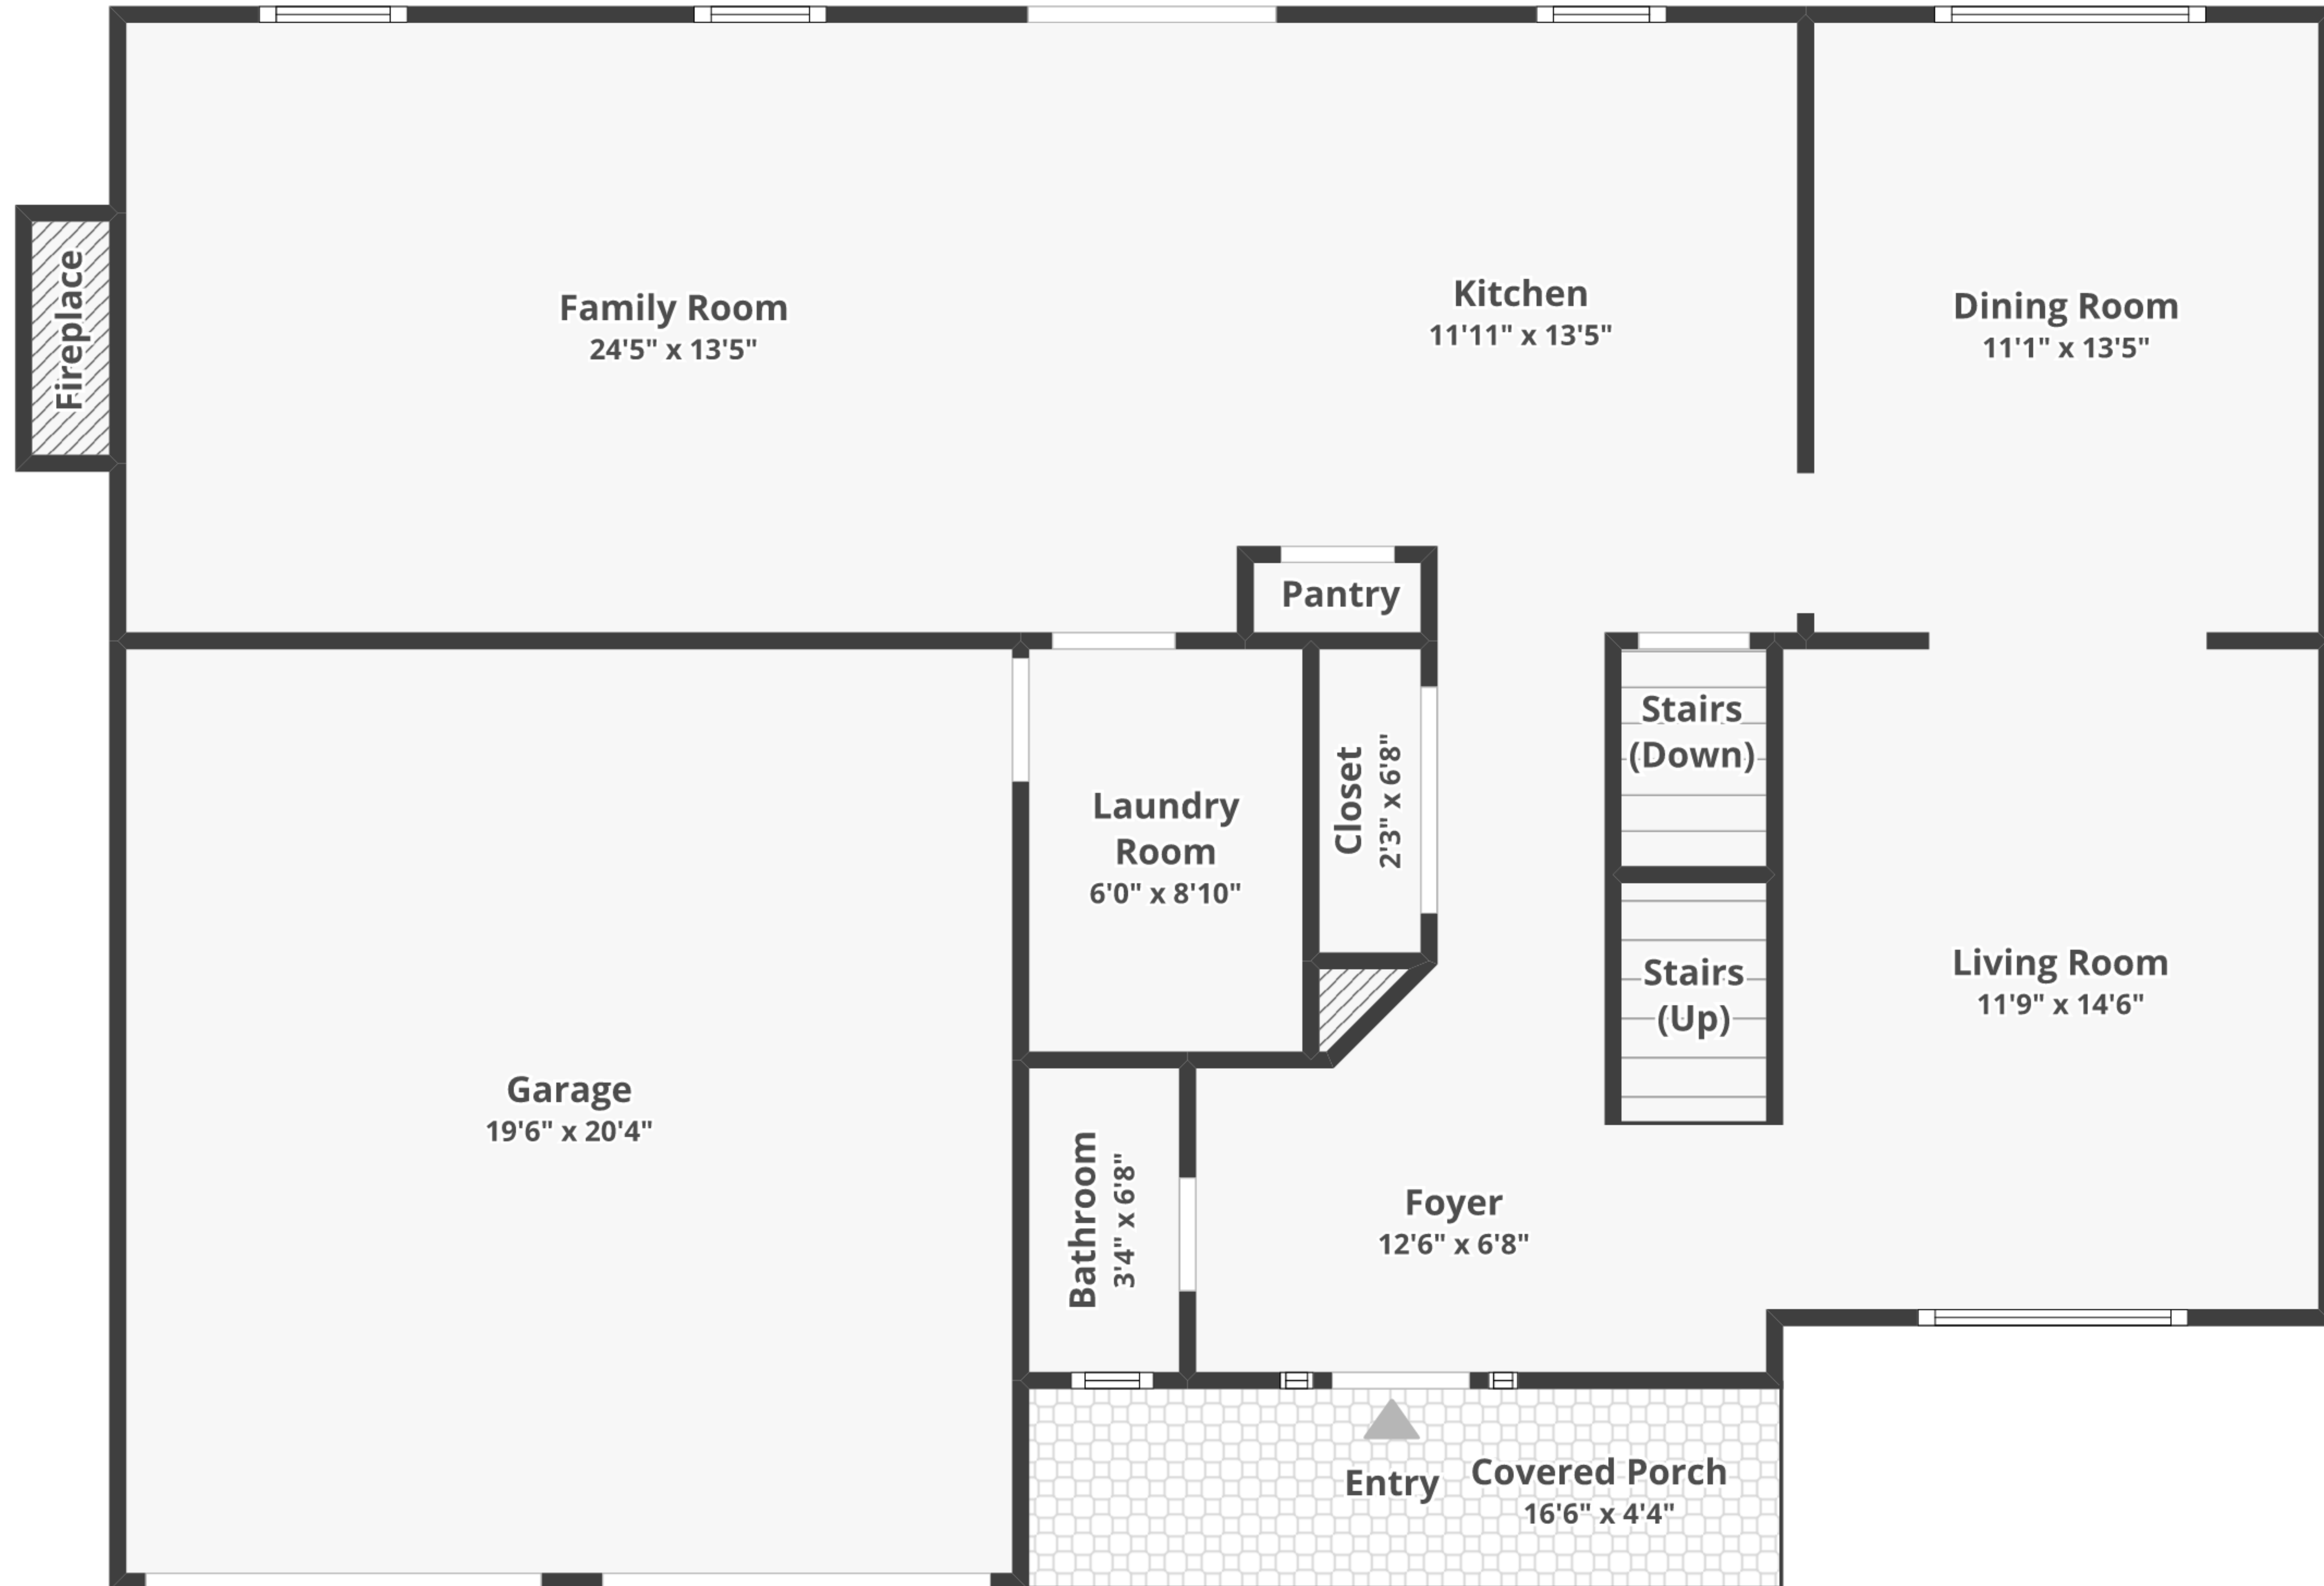

1018 Shilo St, Reading, PA 19605

Total finished area: ~1,832.14 sq. ft.

Total unfinished area: ~1,053.89 sq. ft.

Floor 1

Finished area: ~1,047.57 sq. ft.

Unfinished area: ~10.59 sq. ft.