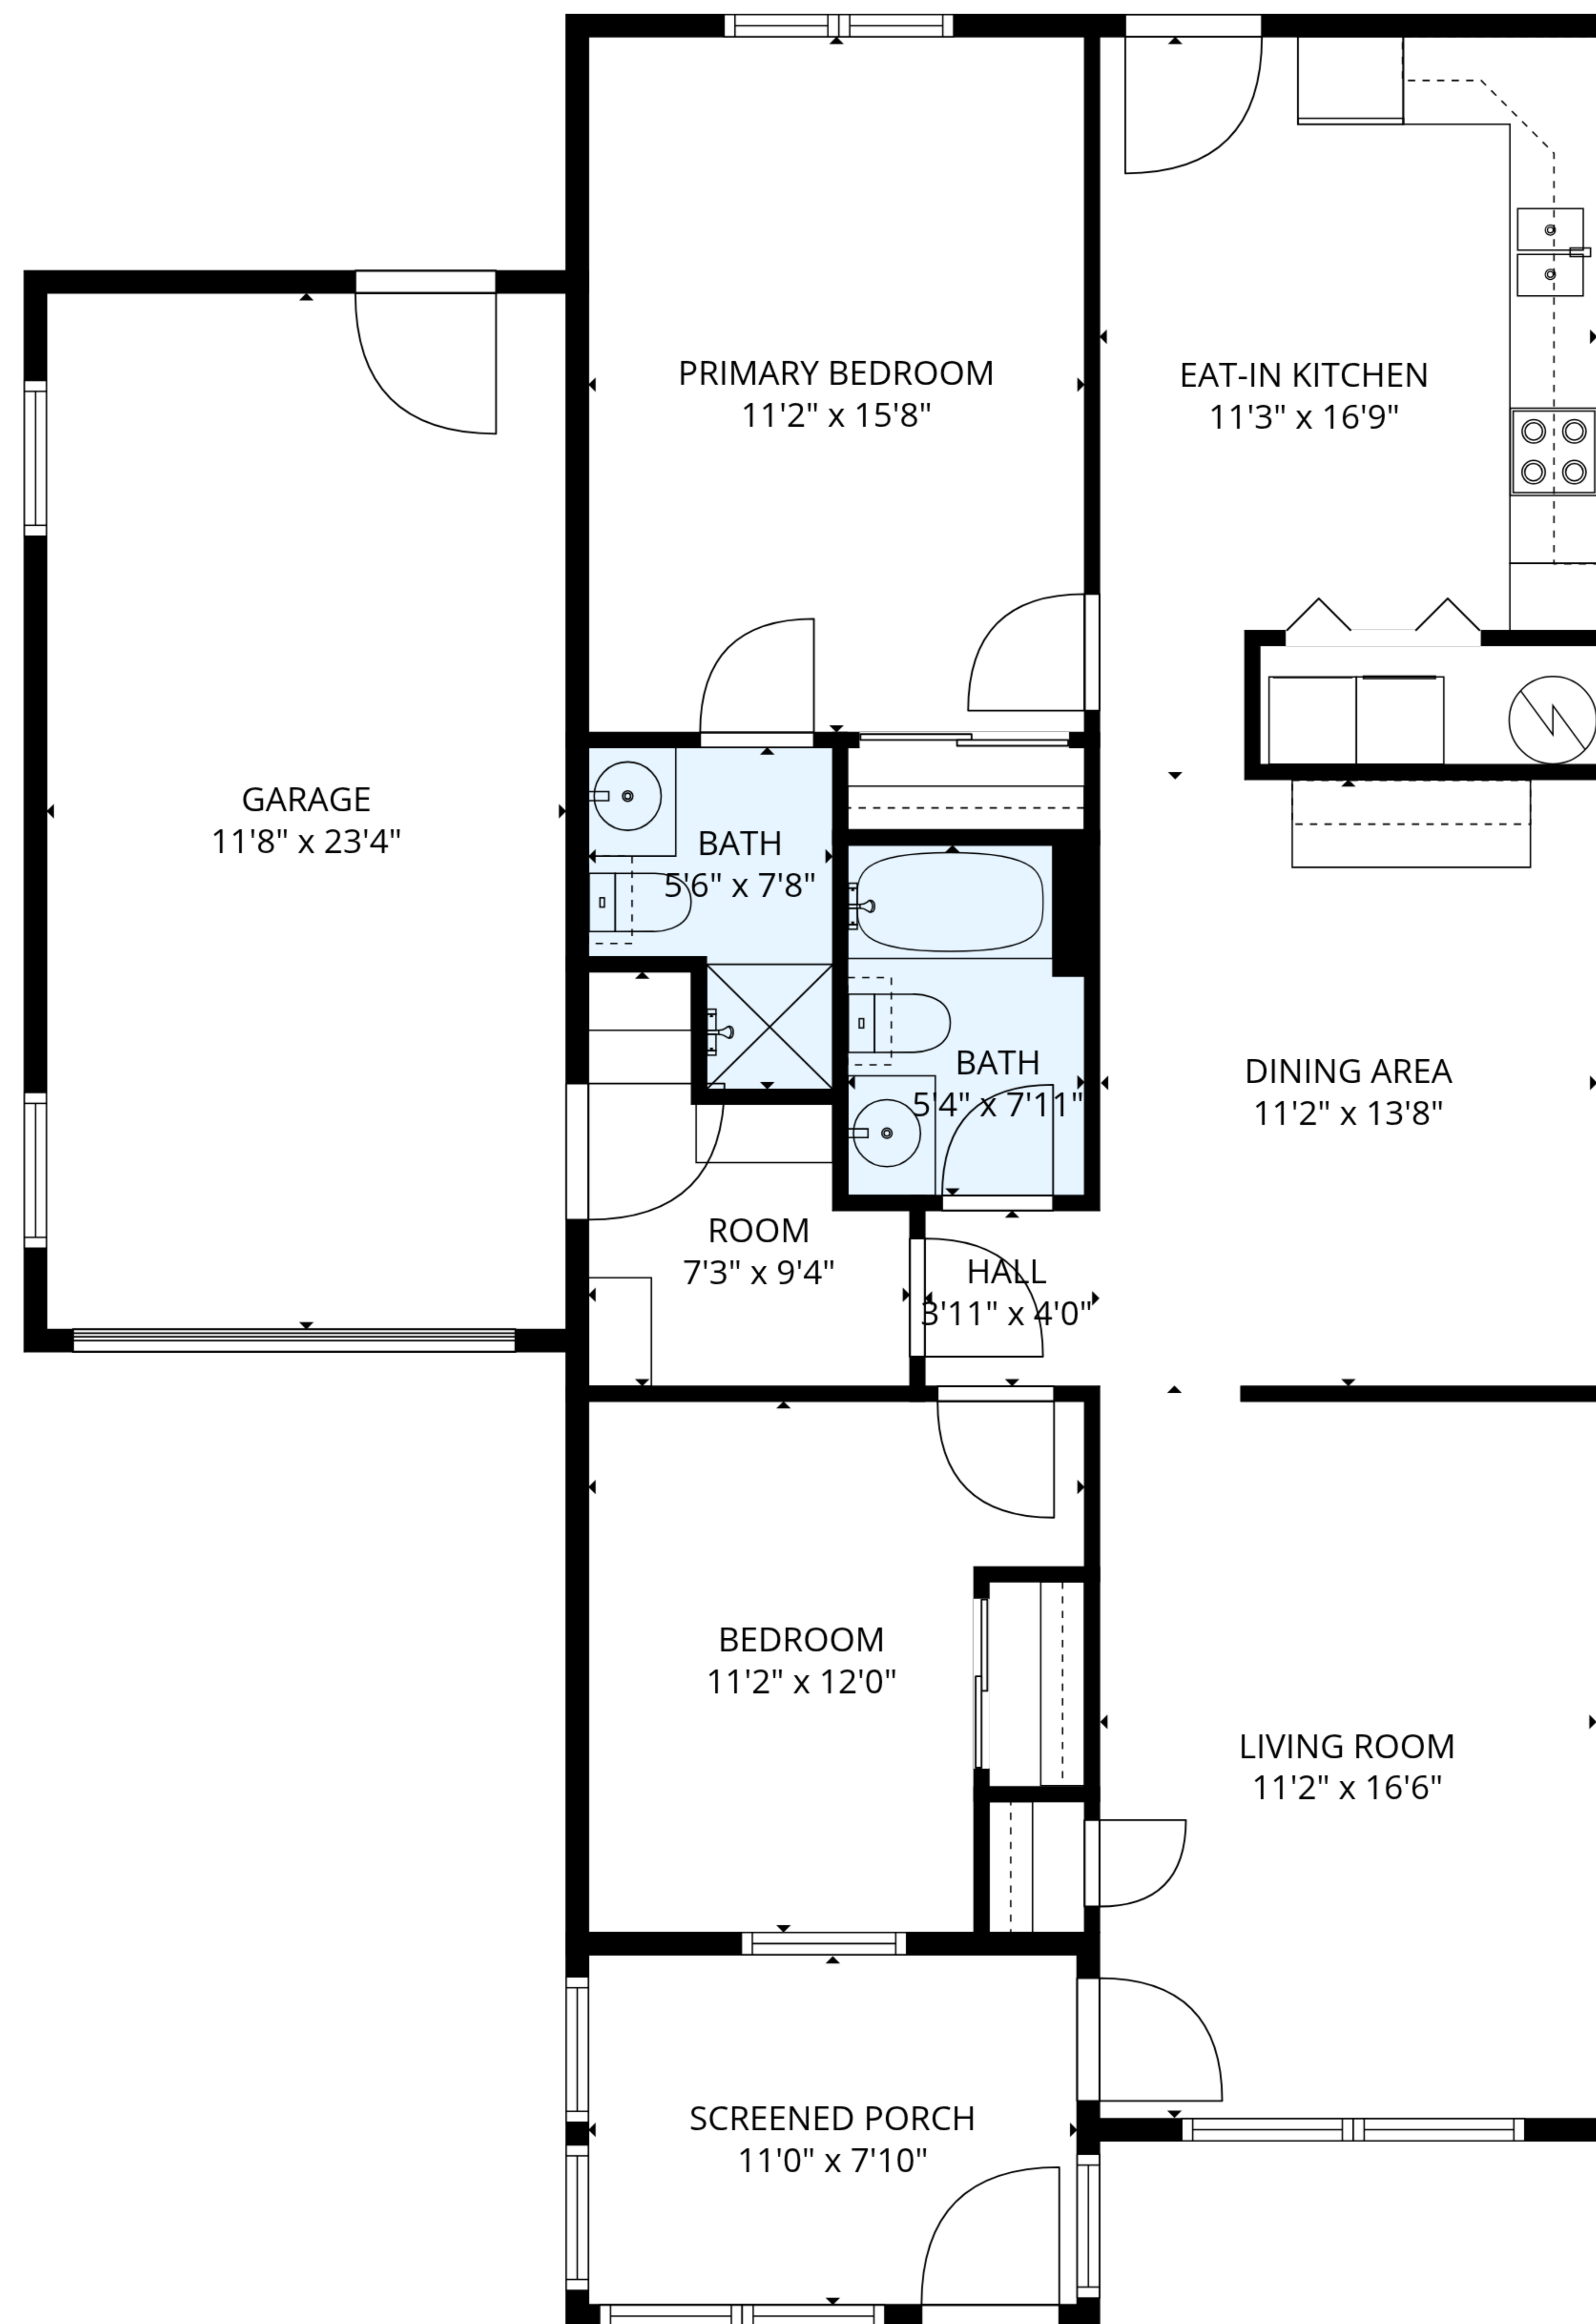

**TOTAL: 1018 sq. ft**

1st floor: 1018 sq. ft

EXCLUDED AREAS: SCREENED PORCH: 87 sq. ft, GARAGE: 273 sq. ft, WALLS: 106 sq. ft

MEASUREMENTS ARE DEEMED RELIABLE BUT ARE NOT GUARANTEED.

**TOTAL: 1018 sq. ft**

1st floor: 1018 sq. ft

EXCLUDED AREAS: SCREENED PORCH: 87 sq. ft, GARAGE: 273 sq. ft, WALLS: 106 sq. ft

MEASUREMENTS ARE DEEMED RELIABLE BUT ARE NOT GUARANTEED.