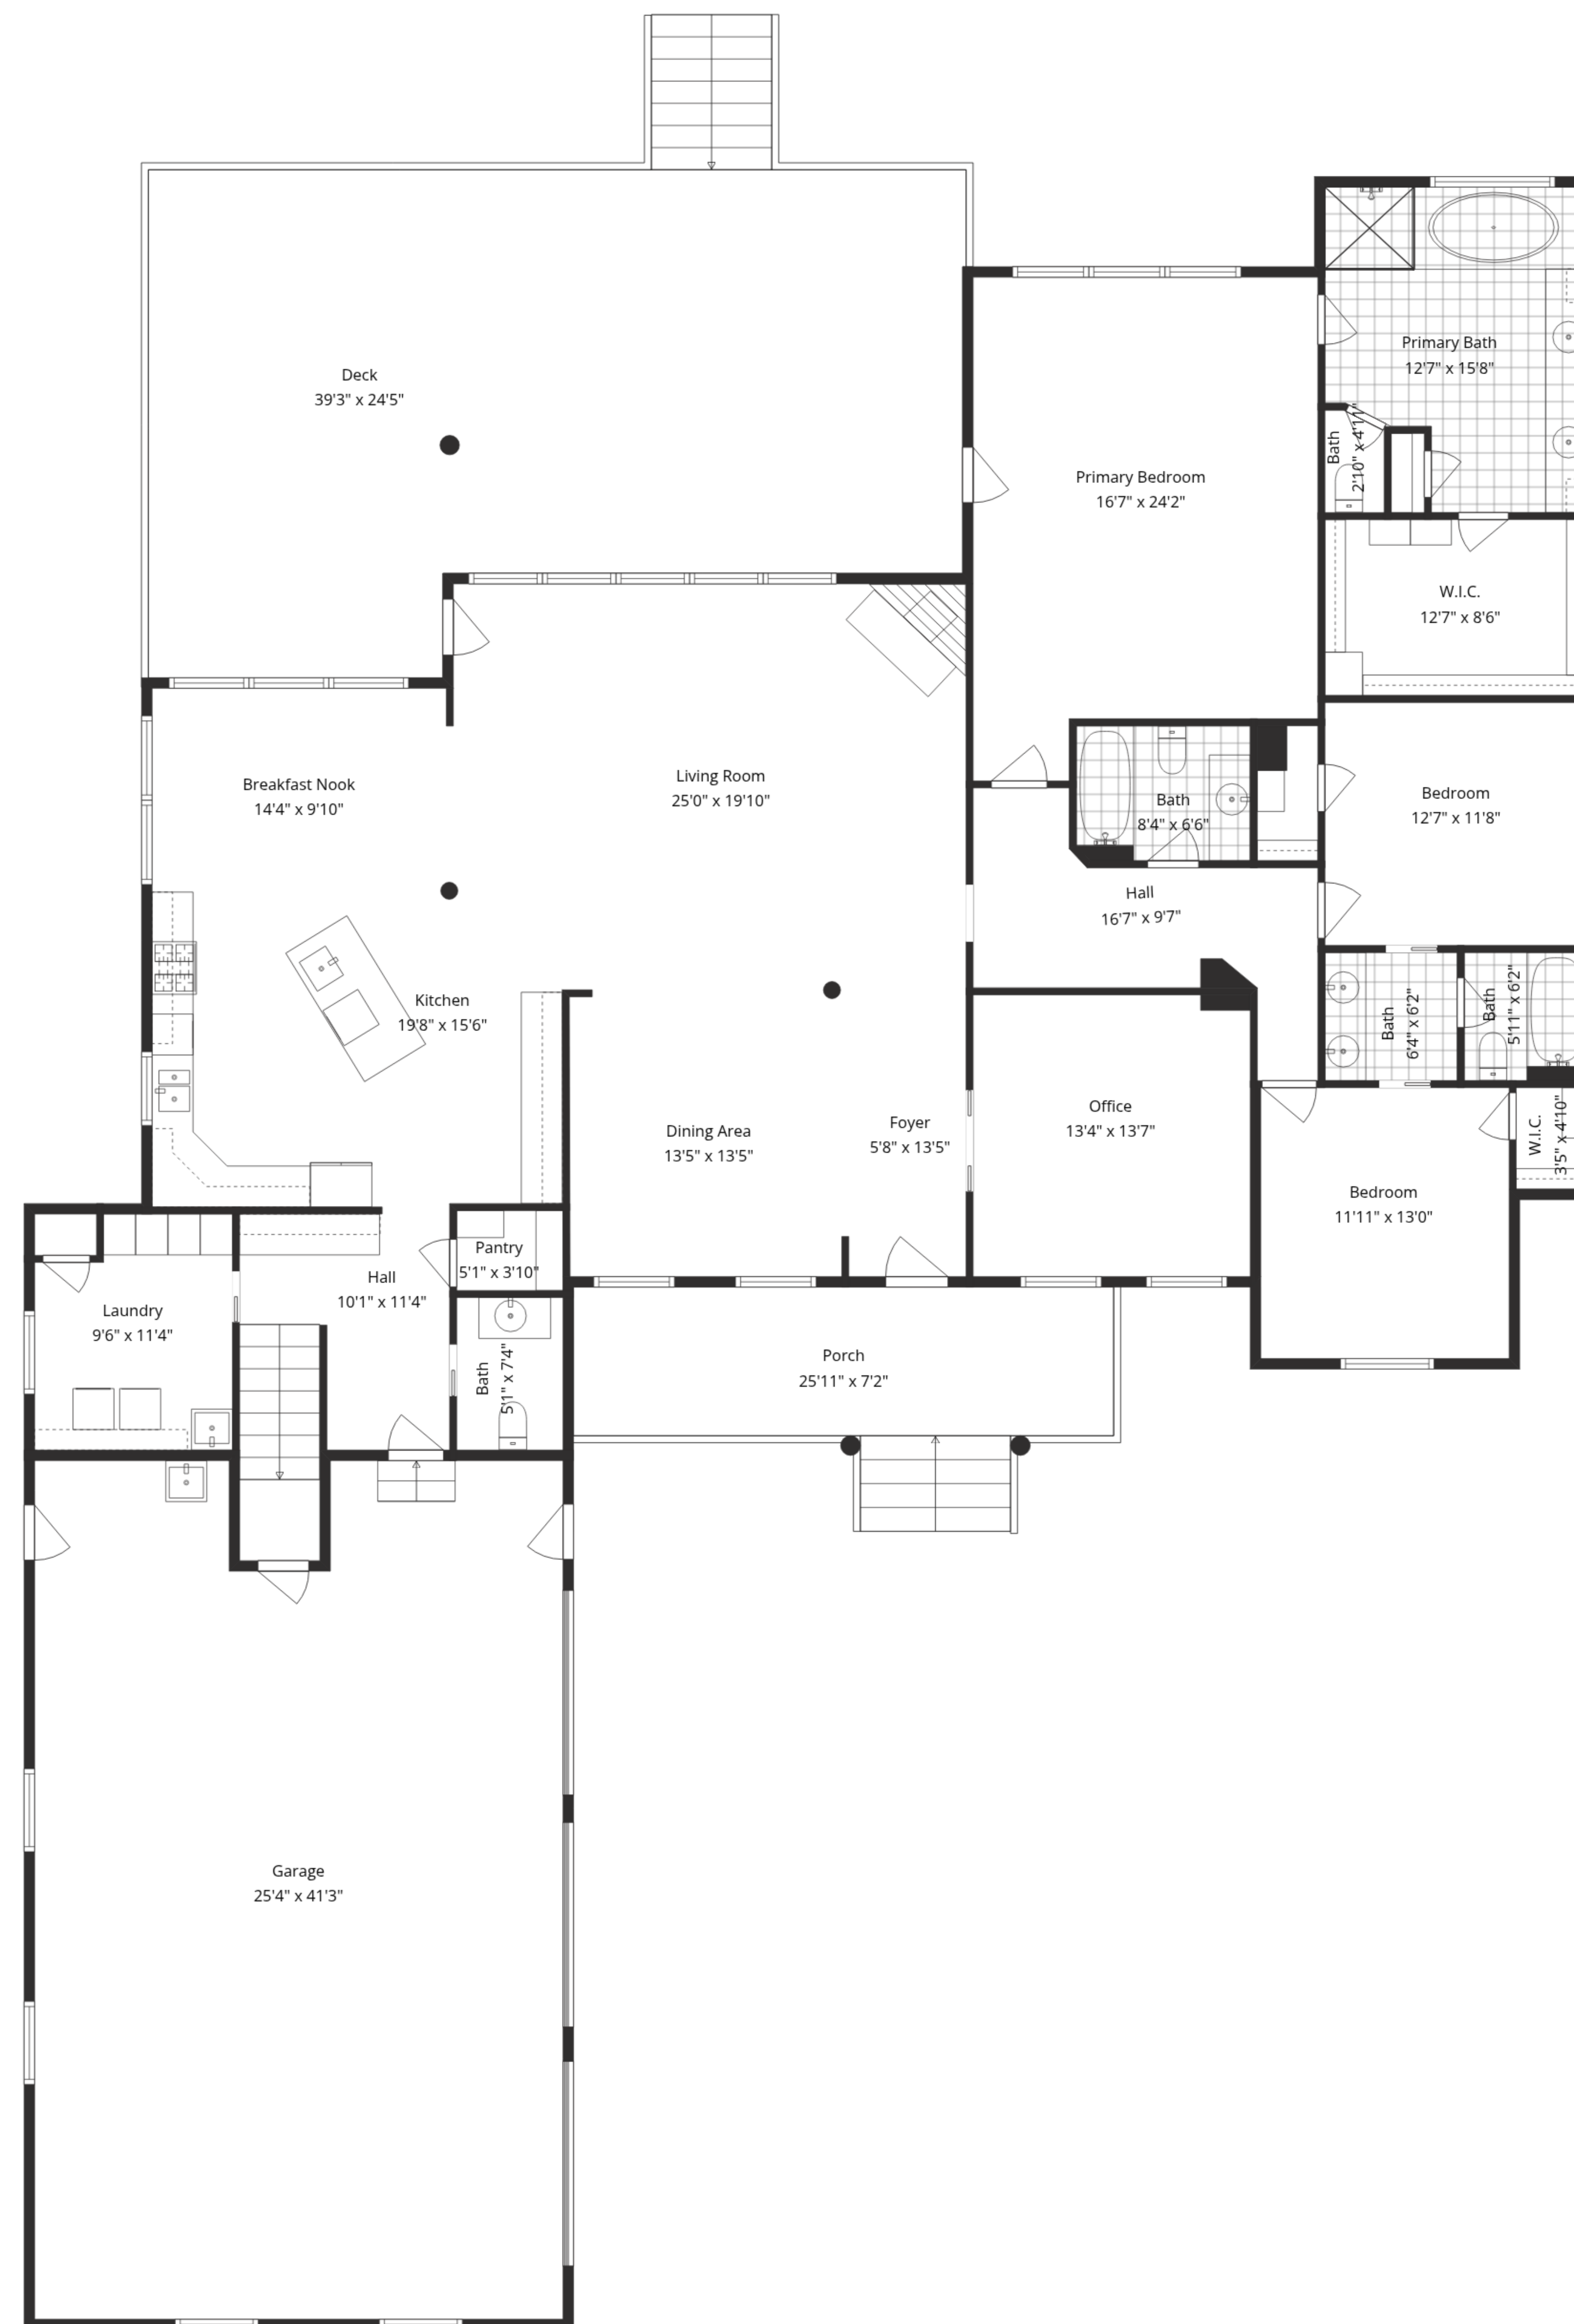

Total Gla: 0 sq. ft | Total: 7586 sq. ft
Storage: (excluded Areas 221 sq. Ft)
1st Floor: 3136 sq. ft (excluded Areas 2091 sq. Ft)
2nd Floor: 603 sq. ft (excluded Areas 1535 sq. Ft)

Total Gla: 0 sq. ft | Total: 7586 sq. ft
 Storage: (excluded Areas 221 sq. Ft)
 1st Floor: 3136 sq. ft (excluded Areas 2091 sq. Ft)
 2nd Floor: 603 sq. ft (excluded Areas 1535 sq. Ft)

Total Gla: 0 sq. ft | Total: 7586 sq. ft
 Storage: (excluded Areas 221 sq. Ft)
 1st Floor: 3136 sq. ft (excluded Areas 2091 sq. Ft)
 2nd Floor: 603 sq. ft (excluded Areas 1535 sq. Ft)

*measurements Are Performed In Accordance With Ansi Z765 Standards Where Applicable. Measurements Are Provided For Marketing Purposes Only And Should Not Be Relied Upon For Legal, Lending, Or Appraisal Use. All Measurements Are Deemed Reliable But Not Guaranteed.