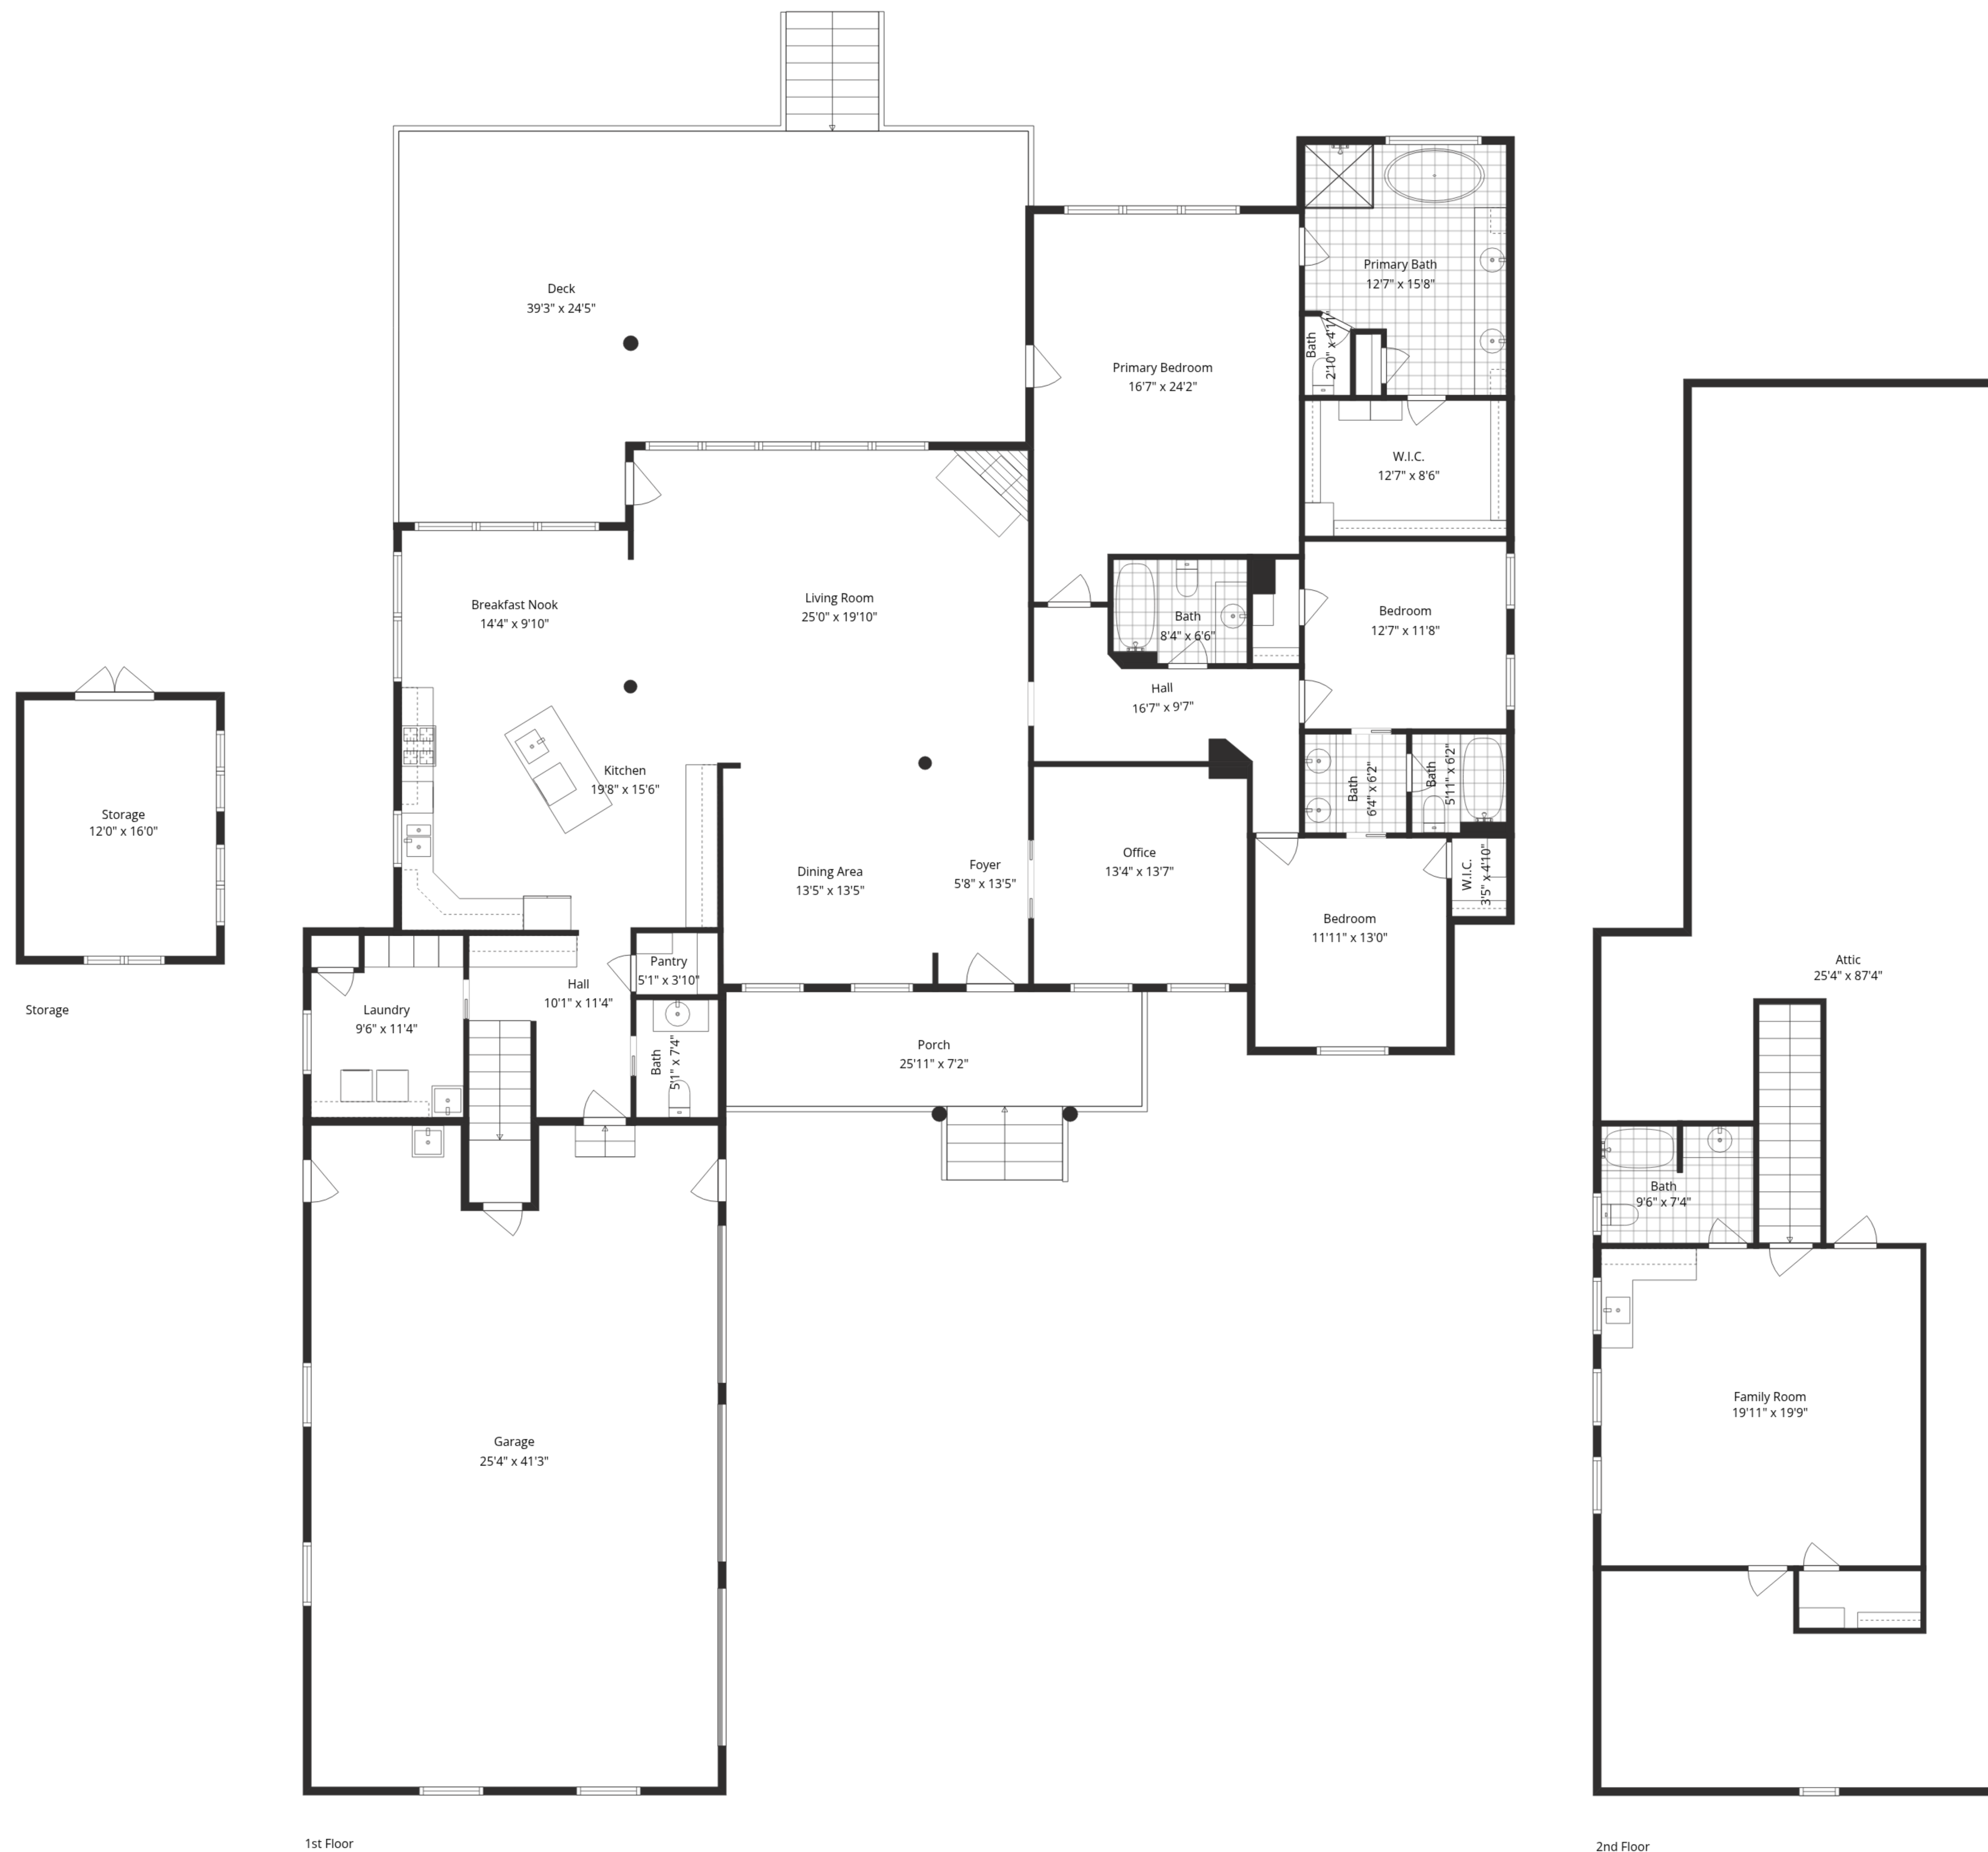

Total Gla: 0 sq. ft | Total: 7586 sq. ft
Storage: (excluded Areas 221 sq. Ft)
1st Floor: 3136 sq. ft (excluded Areas 2091 sq. Ft)
2nd Floor: 603 sq. ft (excluded Areas 1535 sq. Ft)

Total Gla: 0 sq. ft | Total: 7586 sq. ft
 Storage: (excluded Areas 221 sq. Ft)
 1st Floor: 3136 sq. ft (excluded Areas 2091 sq. Ft)
 2nd Floor: 603 sq. ft (excluded Areas 1535 sq. Ft)

Total Gla: 0 sq. ft | Total: 7586 sq. ft
Storage: (excluded Areas 221 sq. Ft)
1st Floor: 3136 sq. ft (excluded Areas 2091 sq. Ft)
2nd Floor: 603 sq. ft (excluded Areas 1535 sq. Ft)

*measurements Are Performed In Accordance With Ansi Z765 Standards Where Applicable. Measurements Are Provided For Marketing Purposes Only And Should Not Be Relied Upon For Legal, Lending, Or Appraisal Use. All Measurements Are Deemed Reliable But Not Guaranteed.