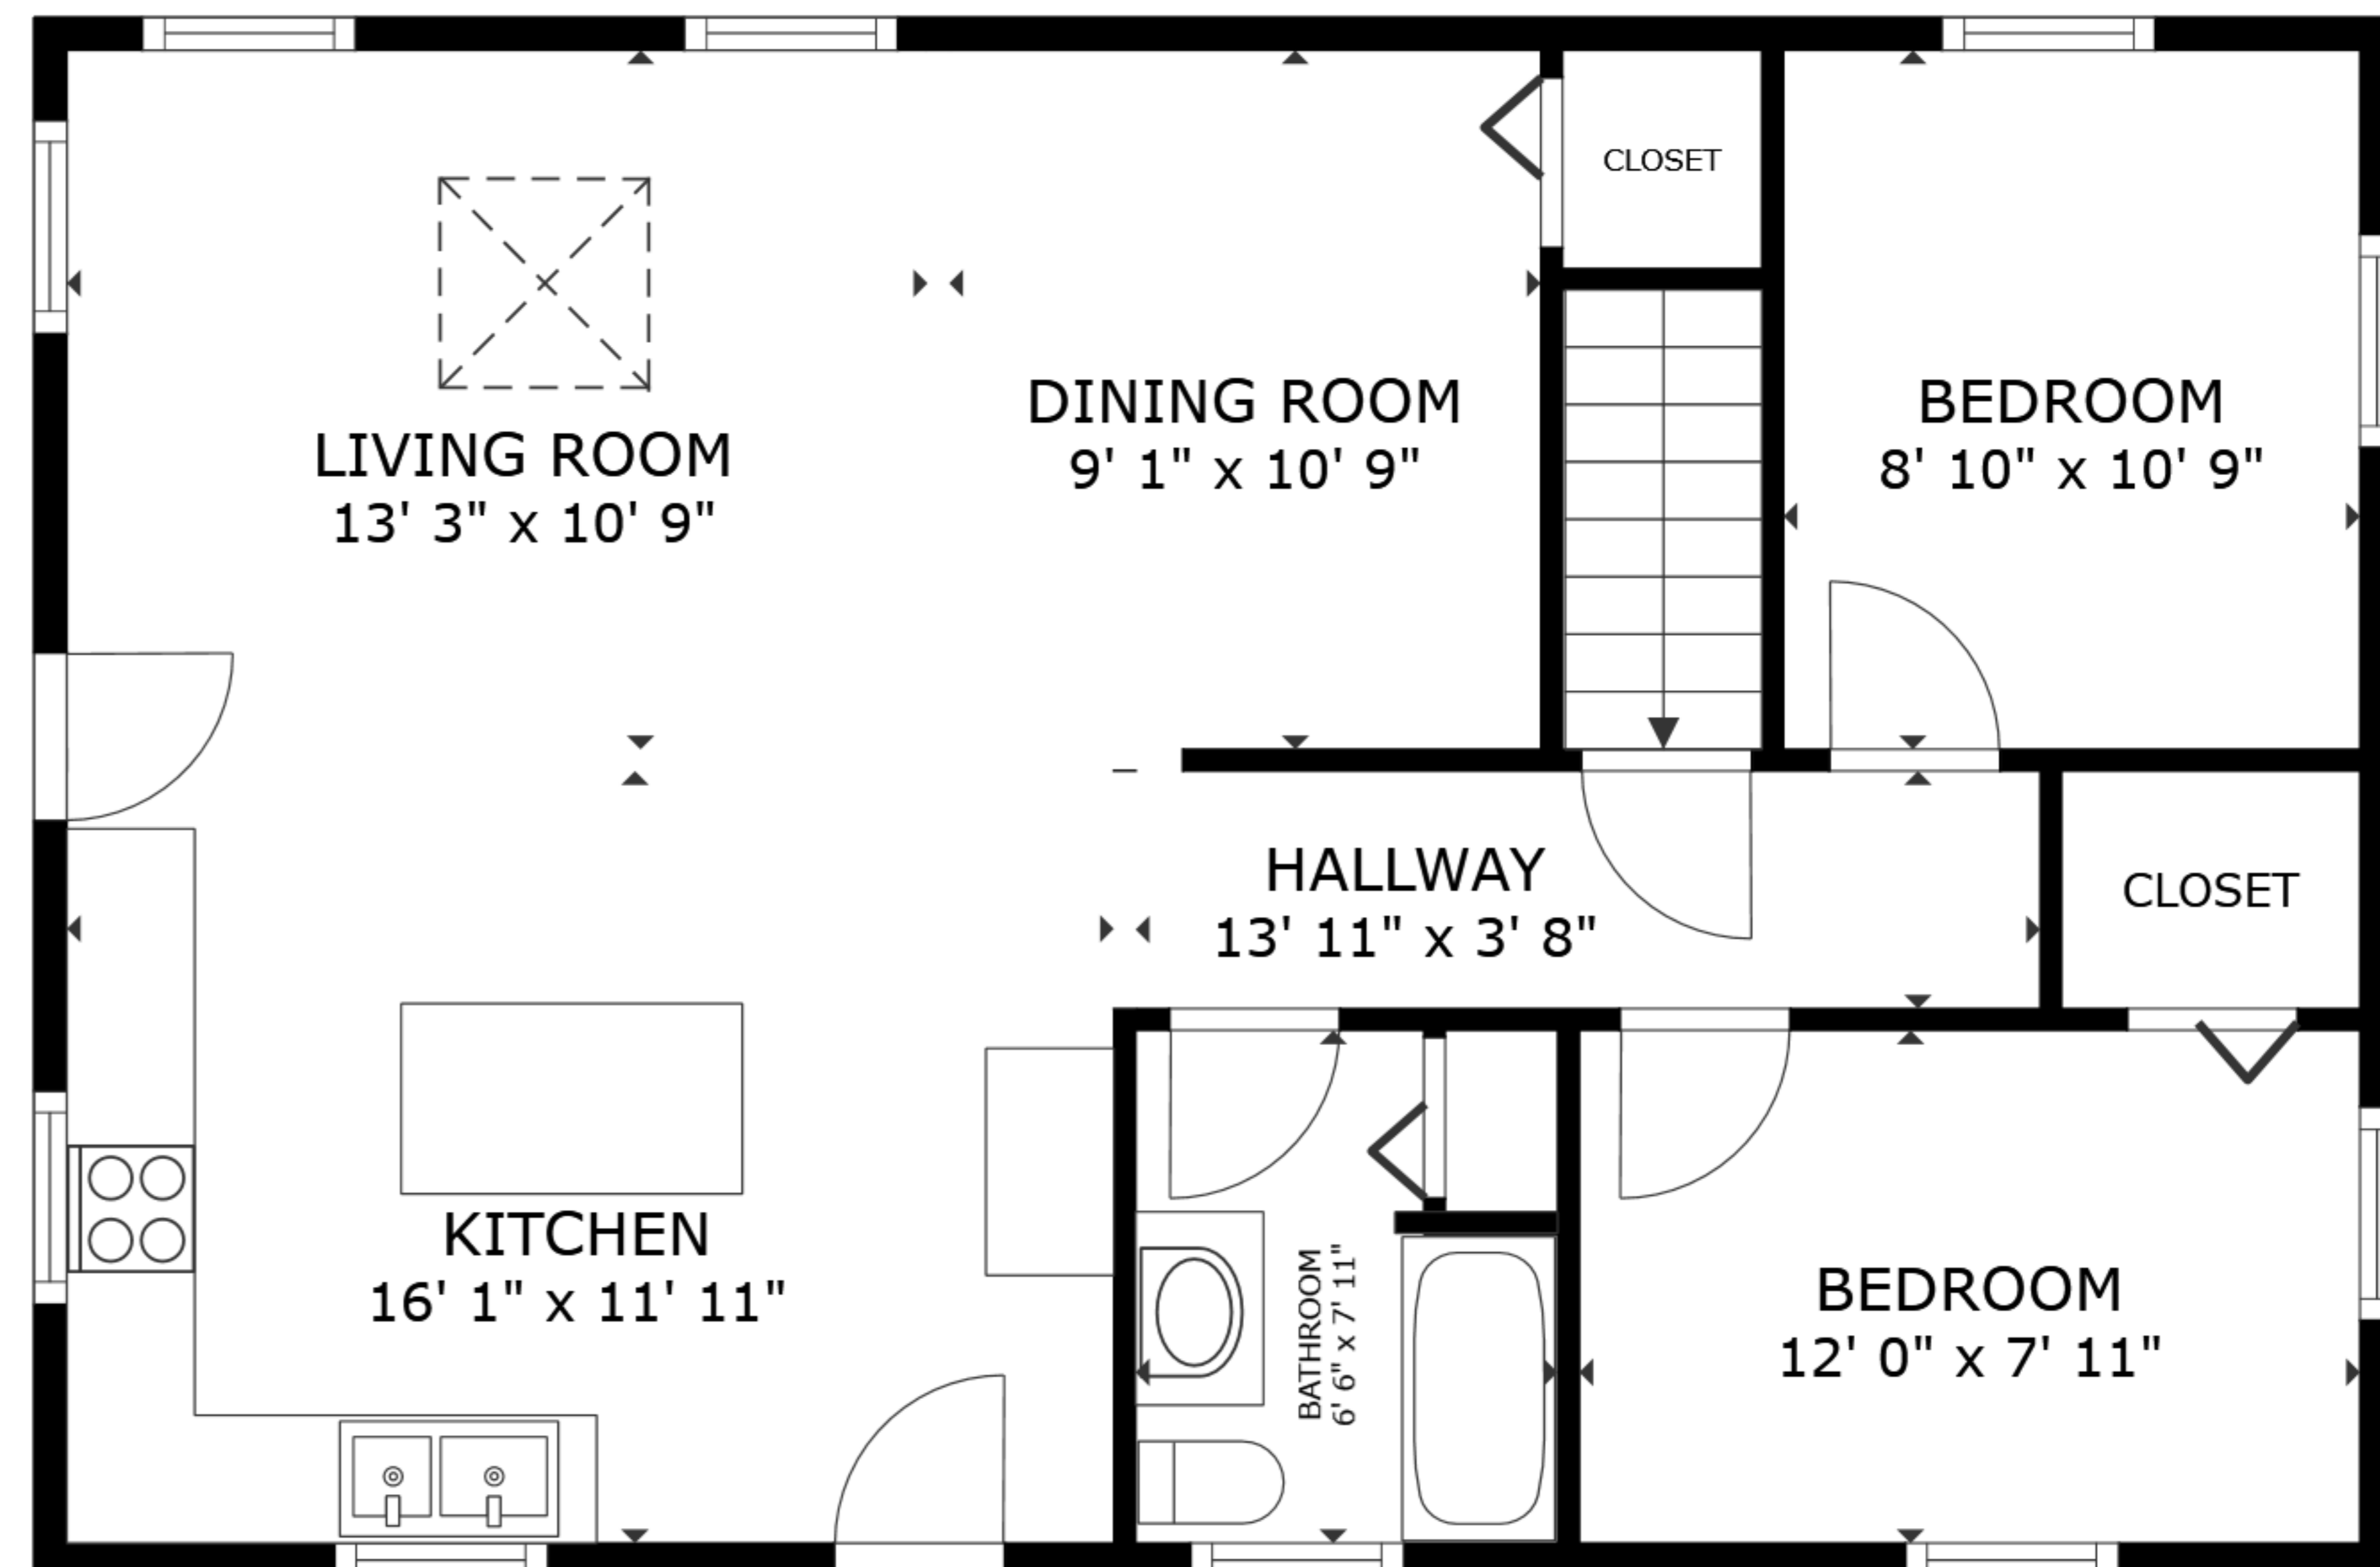

FLOOR 1

FLOOR 2

GROSS INTERNAL AREA
 FLOOR 1 759 sq.ft. FLOOR 2 811 sq.ft.
 TOTAL : 1,570 sq.ft.

SIZES AND DIMENSIONS ARE APPROXIMATE, ACTUAL MAY VARY.