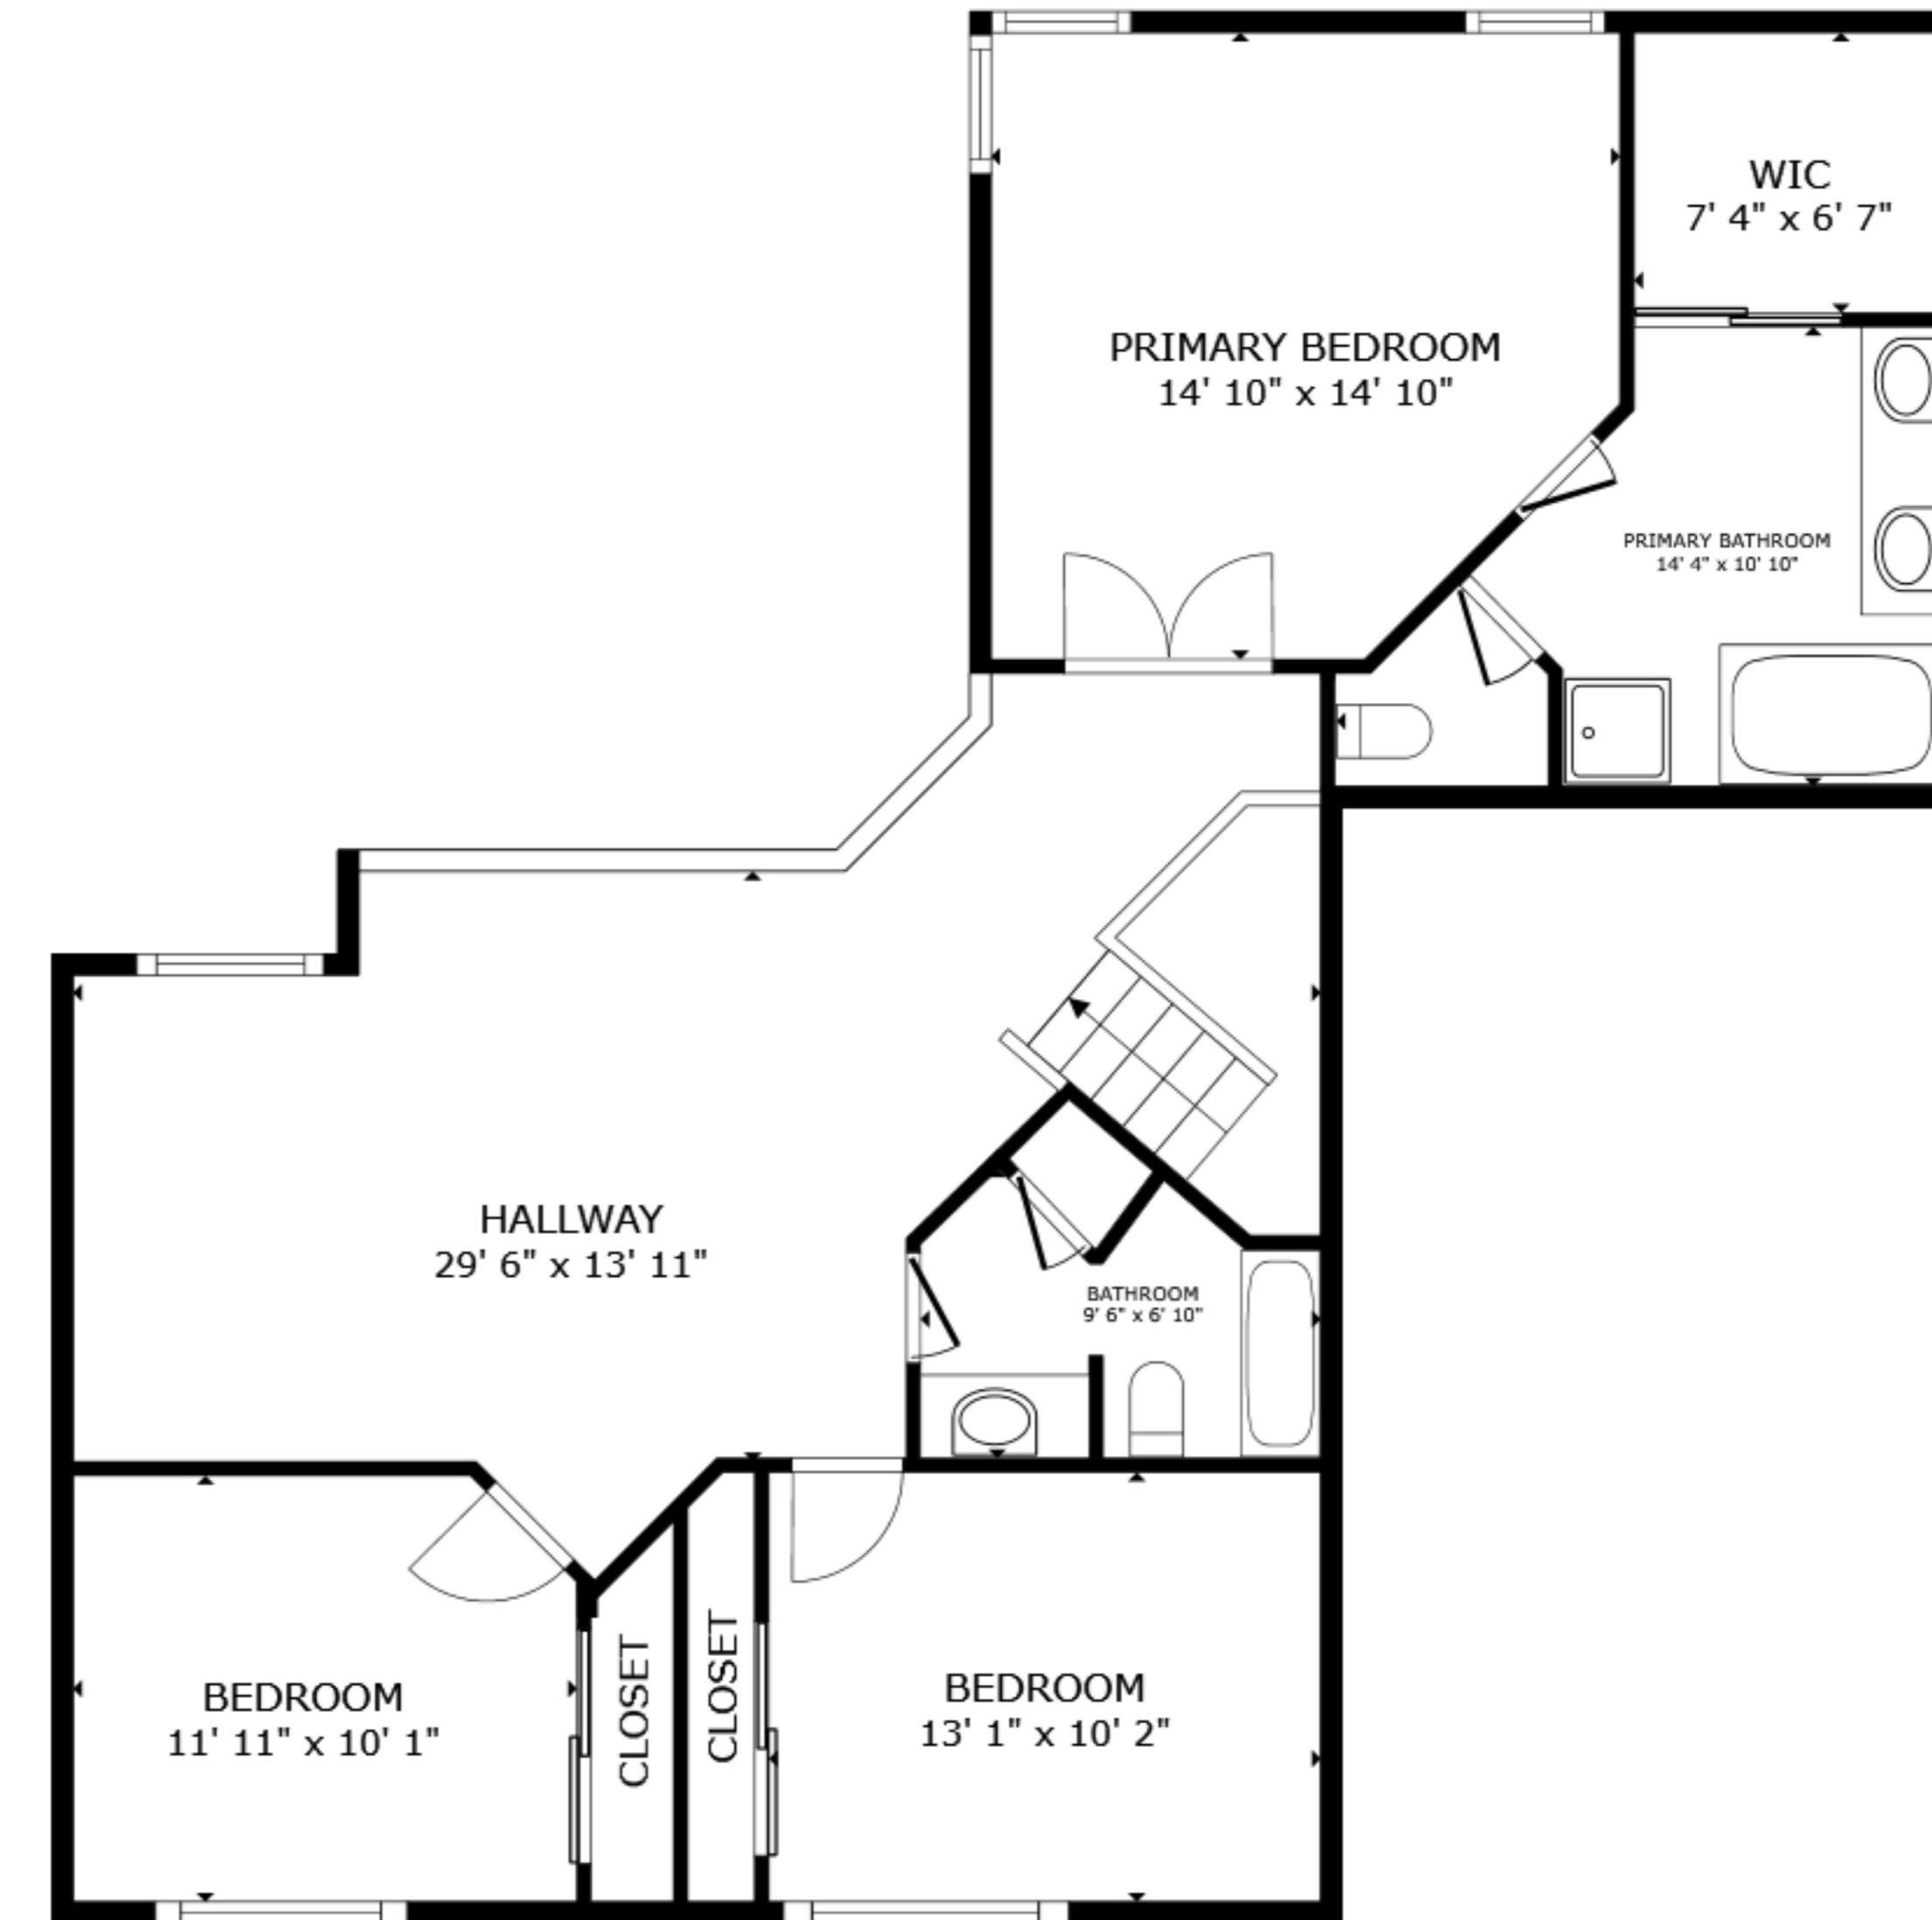

FLOOR 1

FLOOR 2

GROSS INTERNAL AREA
 FLOOR 1 1,144 sq.ft. FLOOR 2 1,123 sq.ft.
 EXCLUDED AREAS : GARAGE 578 sq.ft. VERANDA 26 sq.ft. PATIO 227 sq.ft.
 TOTAL : 2,267 sq.ft.
 SIZES AND DIMENSIONS ARE APPROXIMATE, ACTUAL MAY VARY.