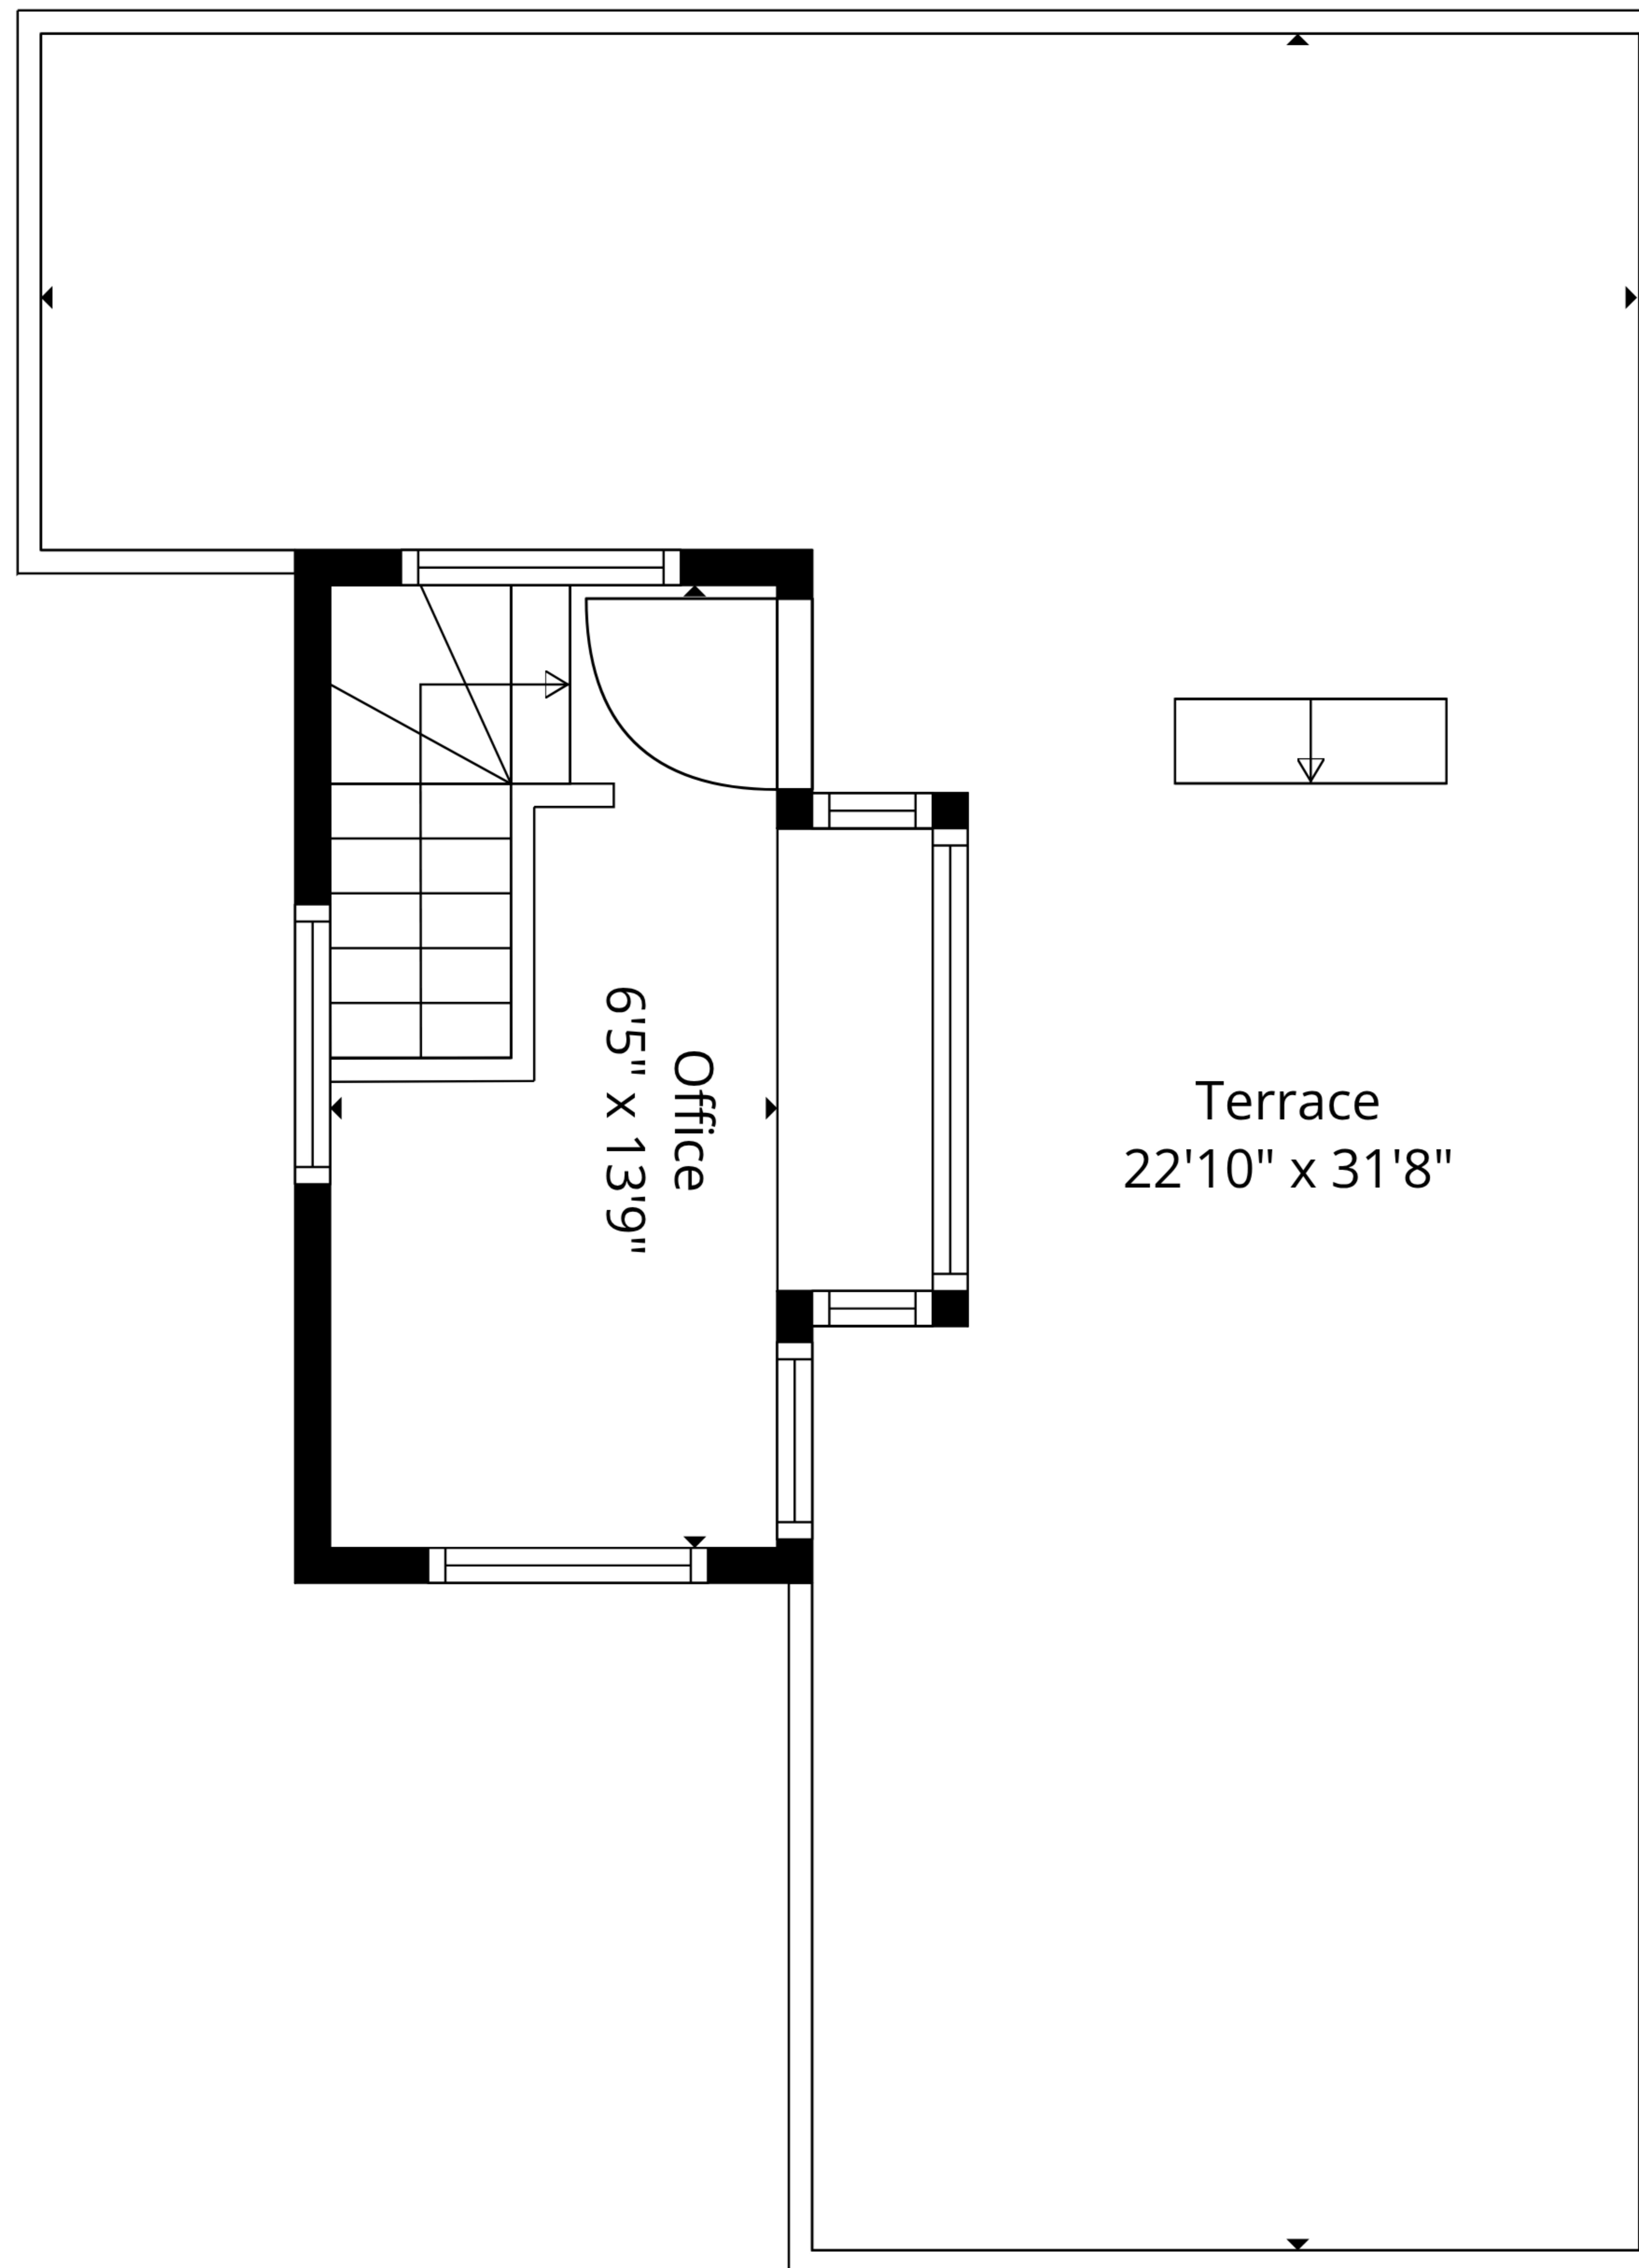

**TOTAL: 2377 sq. ft**

1st floor: 741 sq. ft, 2nd floor: 782 sq. ft, 3rd floor: 751 sq. ft, 4th floor: 103 sq. ft  
 EXCLUDED AREAS: UTILITY: 29 sq. ft, PATIO: 243 sq. ft, PORCH: 22 sq. ft,  
 DECK: 180 sq. ft, STAIRWELL: 31 sq. ft, TERRACE: 440 sq. ft,  
 WALLS: 219 sq. ft