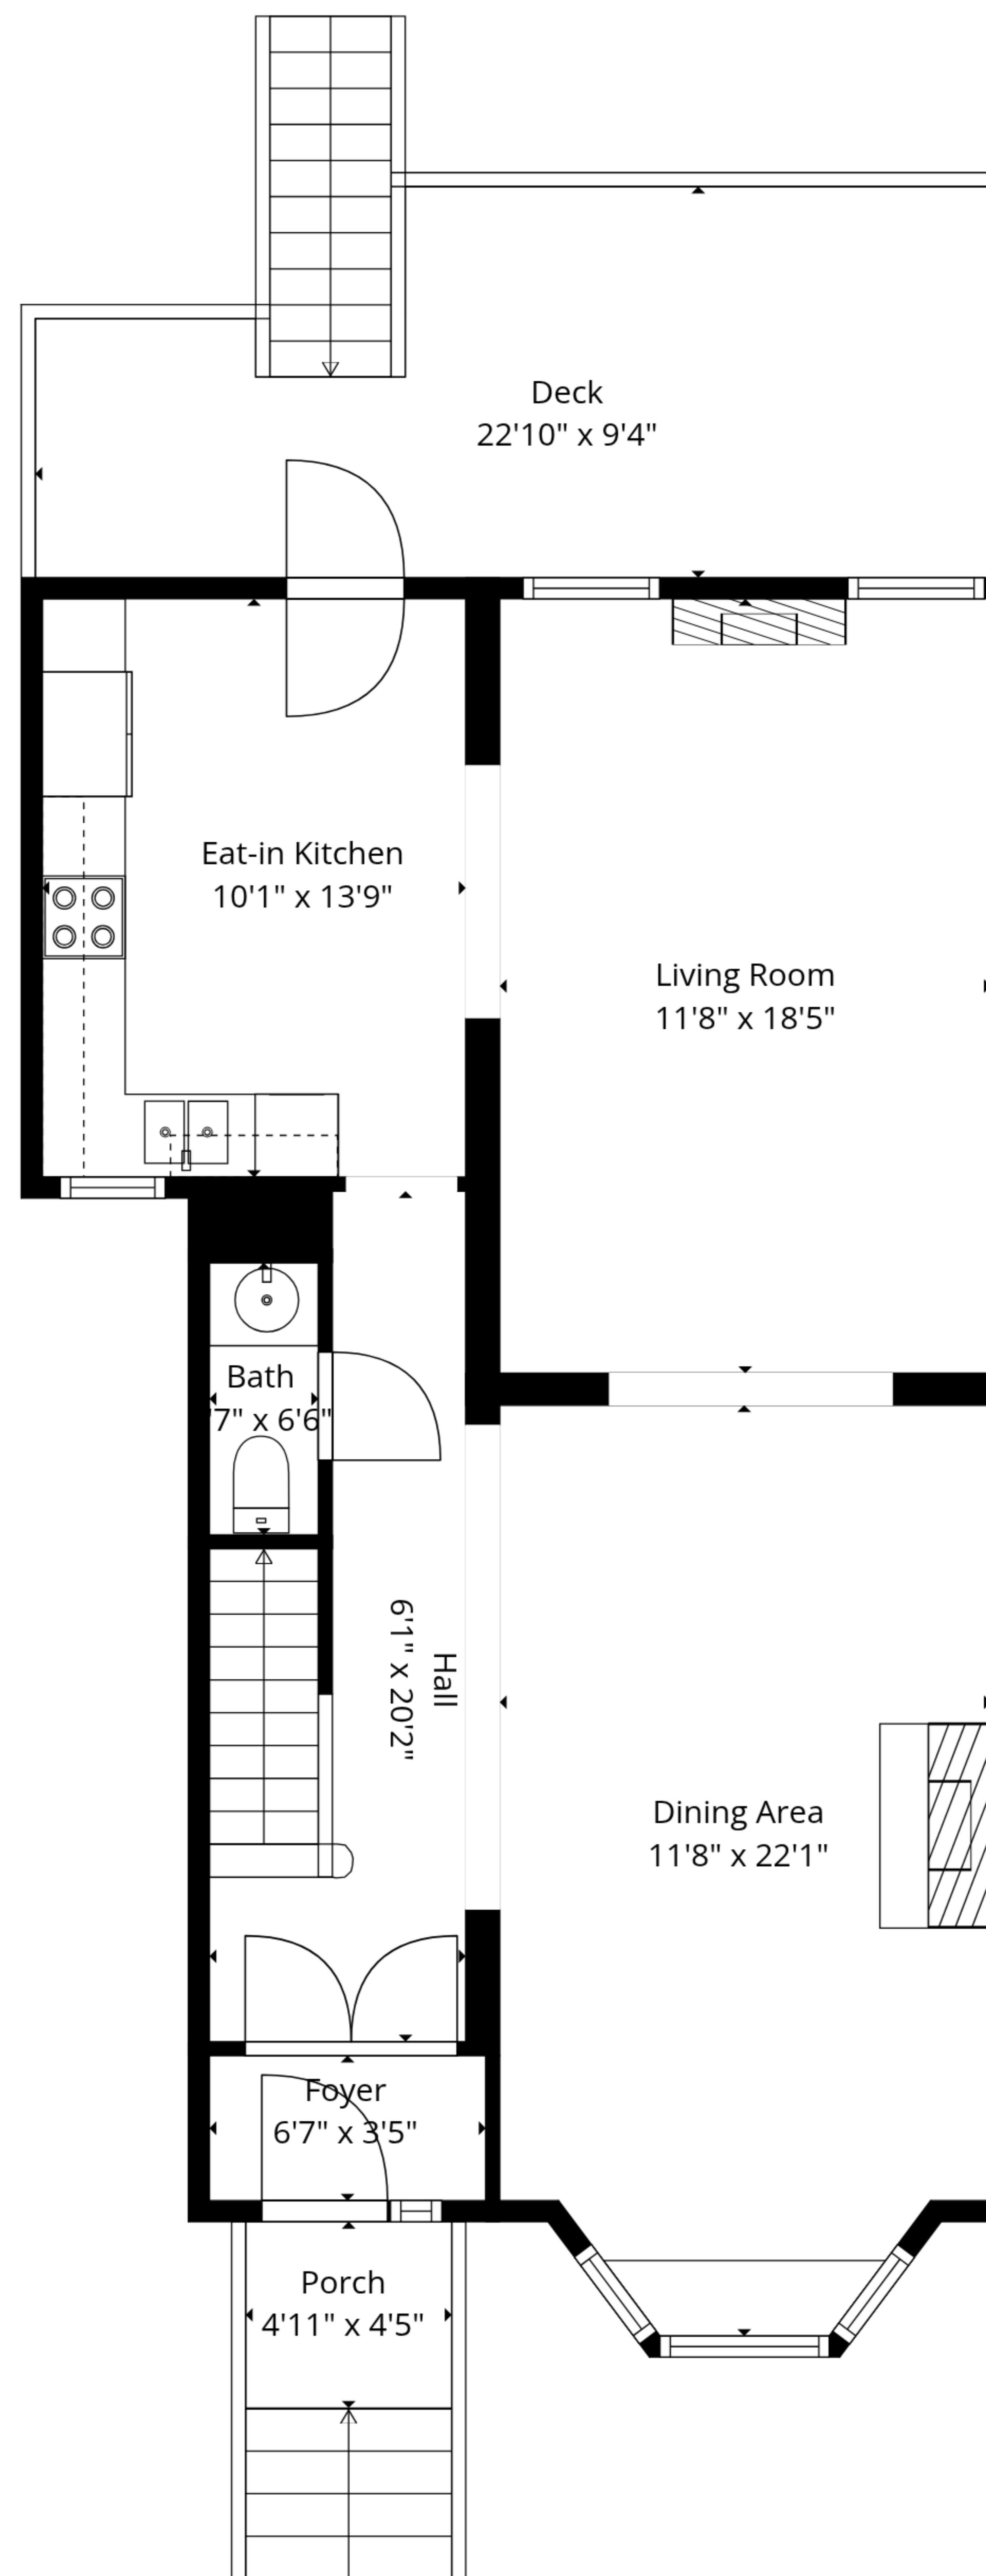

**TOTAL: 2377 sq. ft**

1st floor: 741 sq. ft, 2nd floor: 782 sq. ft, 3rd floor: 751 sq. ft, 4th floor: 103 sq. ft  
 EXCLUDED AREAS: UTILITY: 29 sq. ft, PATIO: 243 sq. ft, PORCH: 22 sq. ft,  
 DECK: 180 sq. ft, STAIRWELL: 31 sq. ft, TERRACE: 440 sq. ft,  
 WALLS: 219 sq. ft