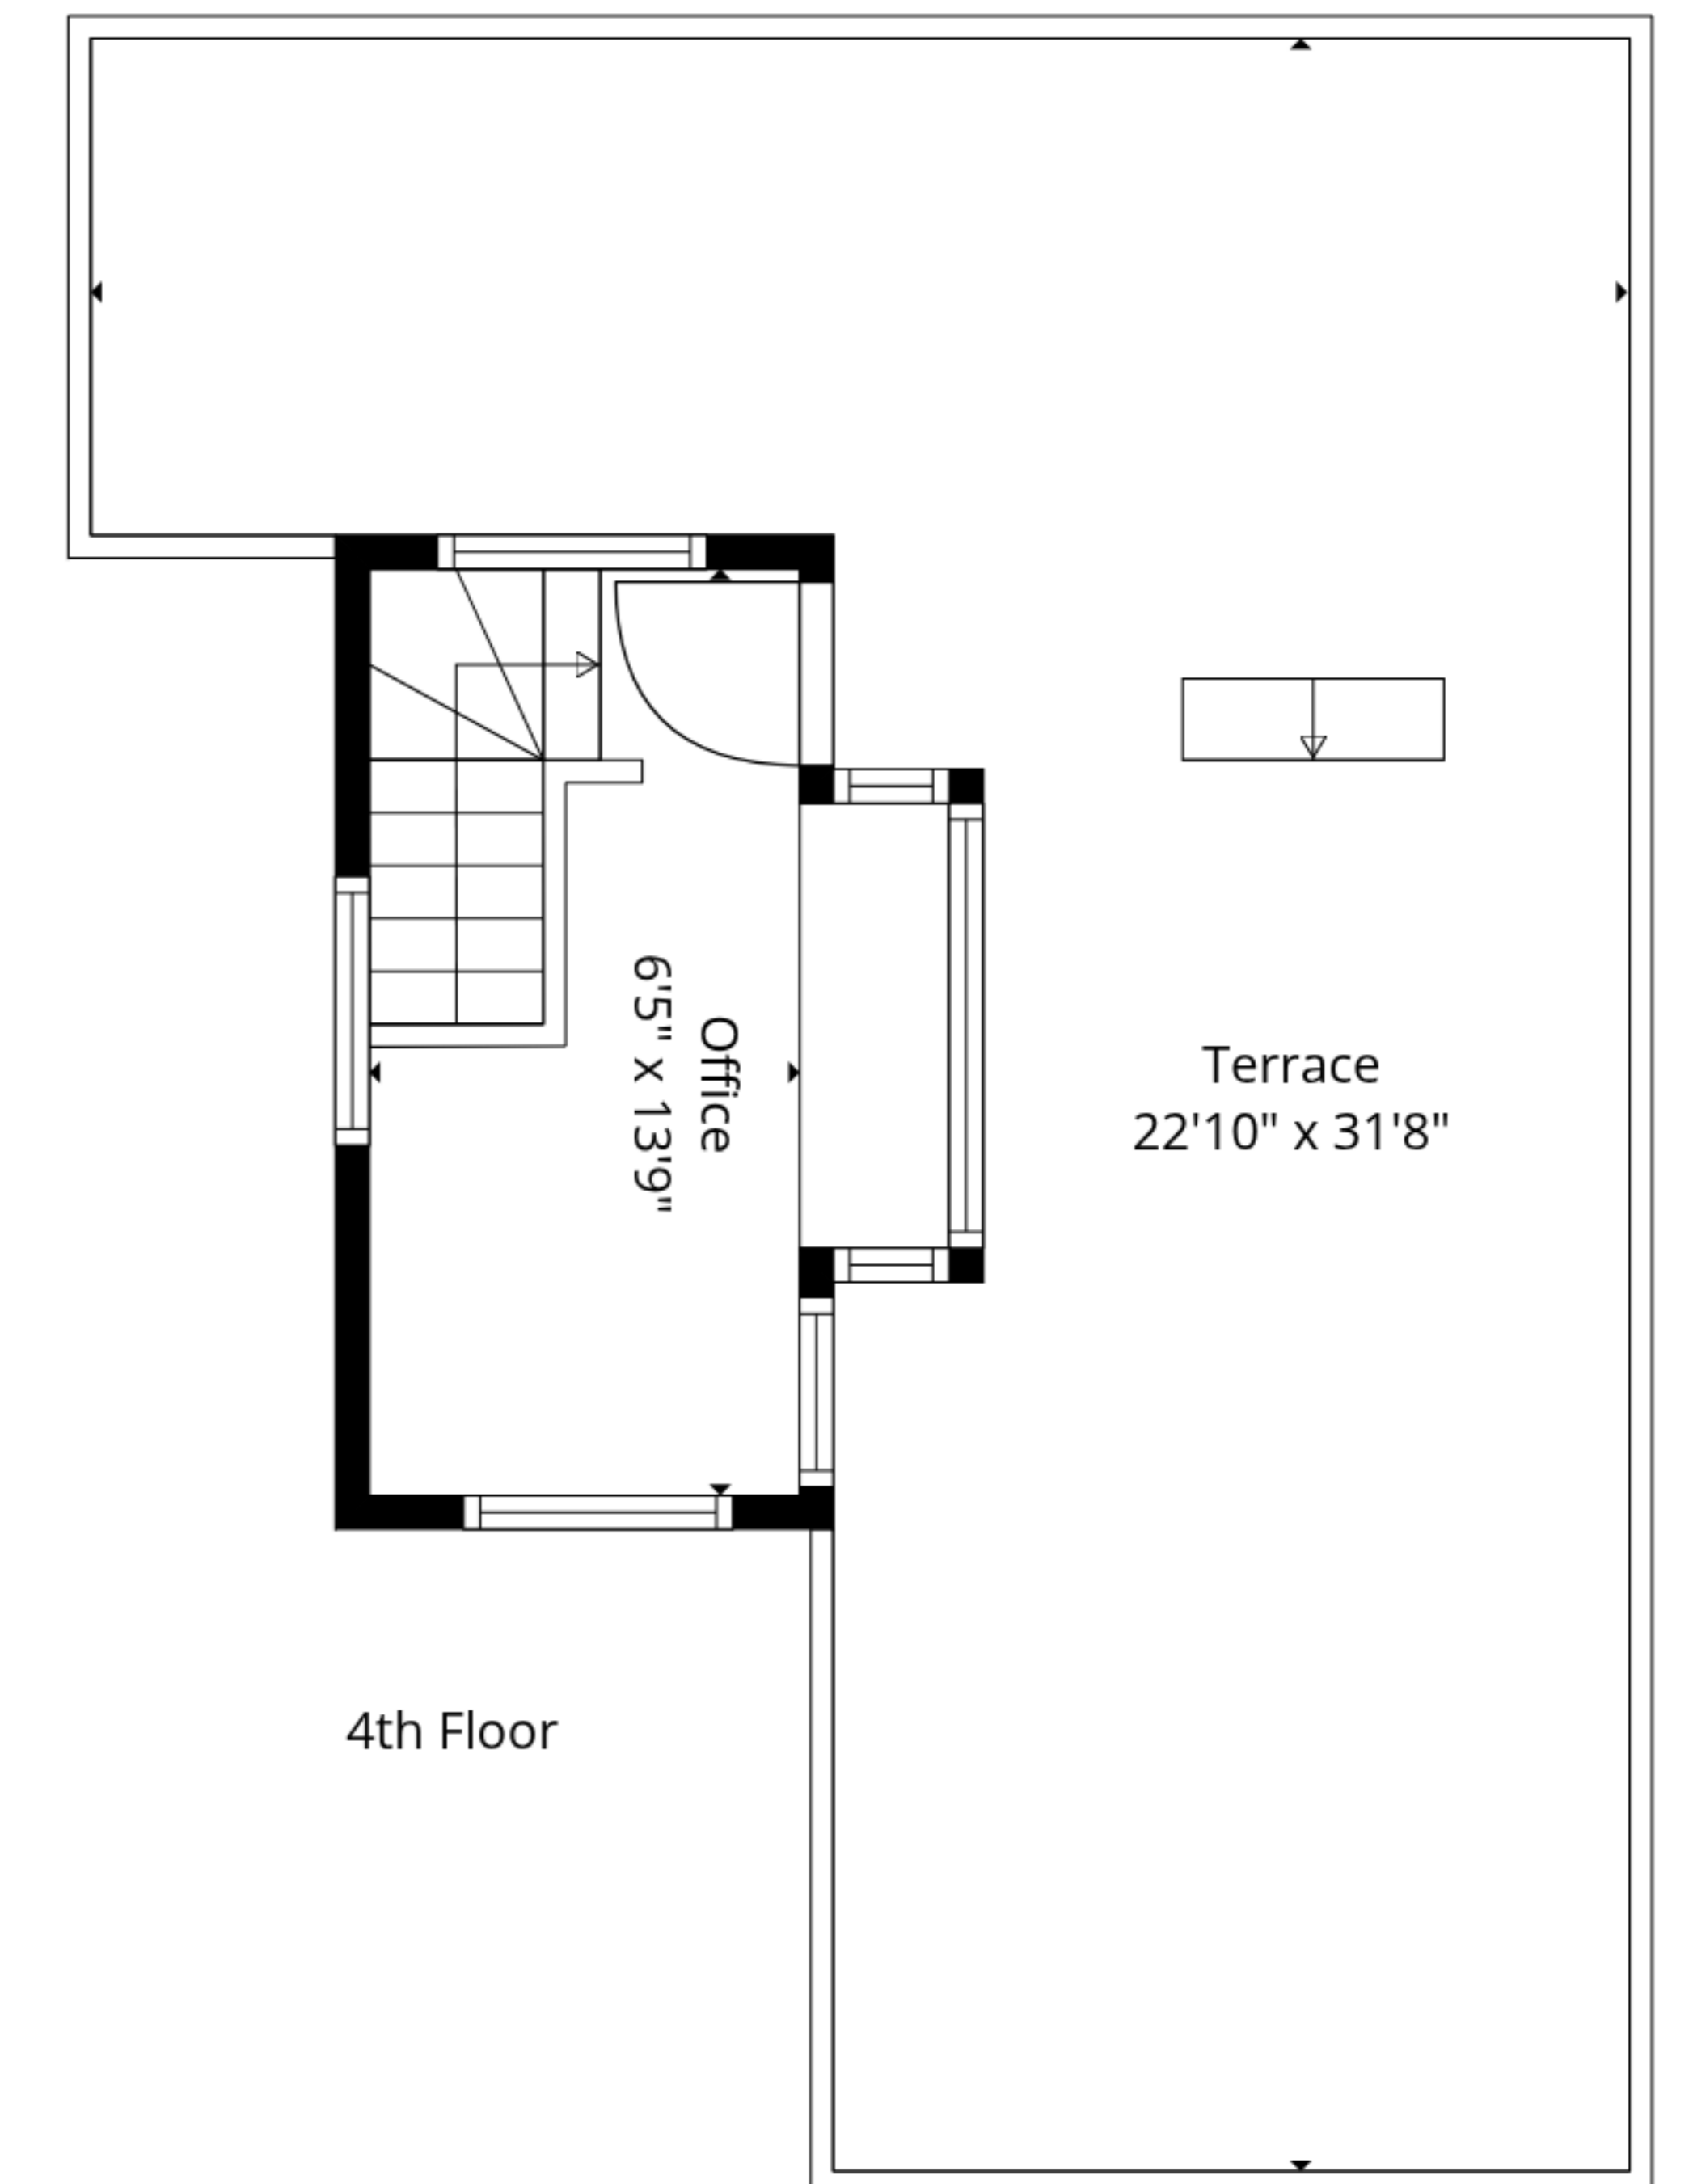

**TOTAL: 2377 sq. ft**

1st floor: 741 sq. ft, 2nd floor: 782 sq. ft, 3rd floor: 751 sq. ft, 4th floor: 103 sq. ft  
 EXCLUDED AREAS: UTILITY: 29 sq. ft, PATIO: 243 sq. ft, PORCH: 22 sq. ft,  
 DECK: 180 sq. ft, STAIRWELL: 31 sq. ft, TERRACE: 440 sq. ft,  
 WALLS: 219 sq. ft

1st Floor

2nd Floor

3rd Floor

4th Floor

**TOTAL: 2377 sq. ft**

1st floor: 741 sq. ft, 2nd floor: 782 sq. ft, 3rd floor: 751 sq. ft, 4th floor: 103 sq. ft  
 EXCLUDED AREAS: UTILITY: 29 sq. ft, PATIO: 243 sq. ft, PORCH: 22 sq. ft,  
 DECK: 180 sq. ft, STAIRWELL: 31 sq. ft, TERRACE: 440 sq. ft,  
 WALLS: 219 sq. ft