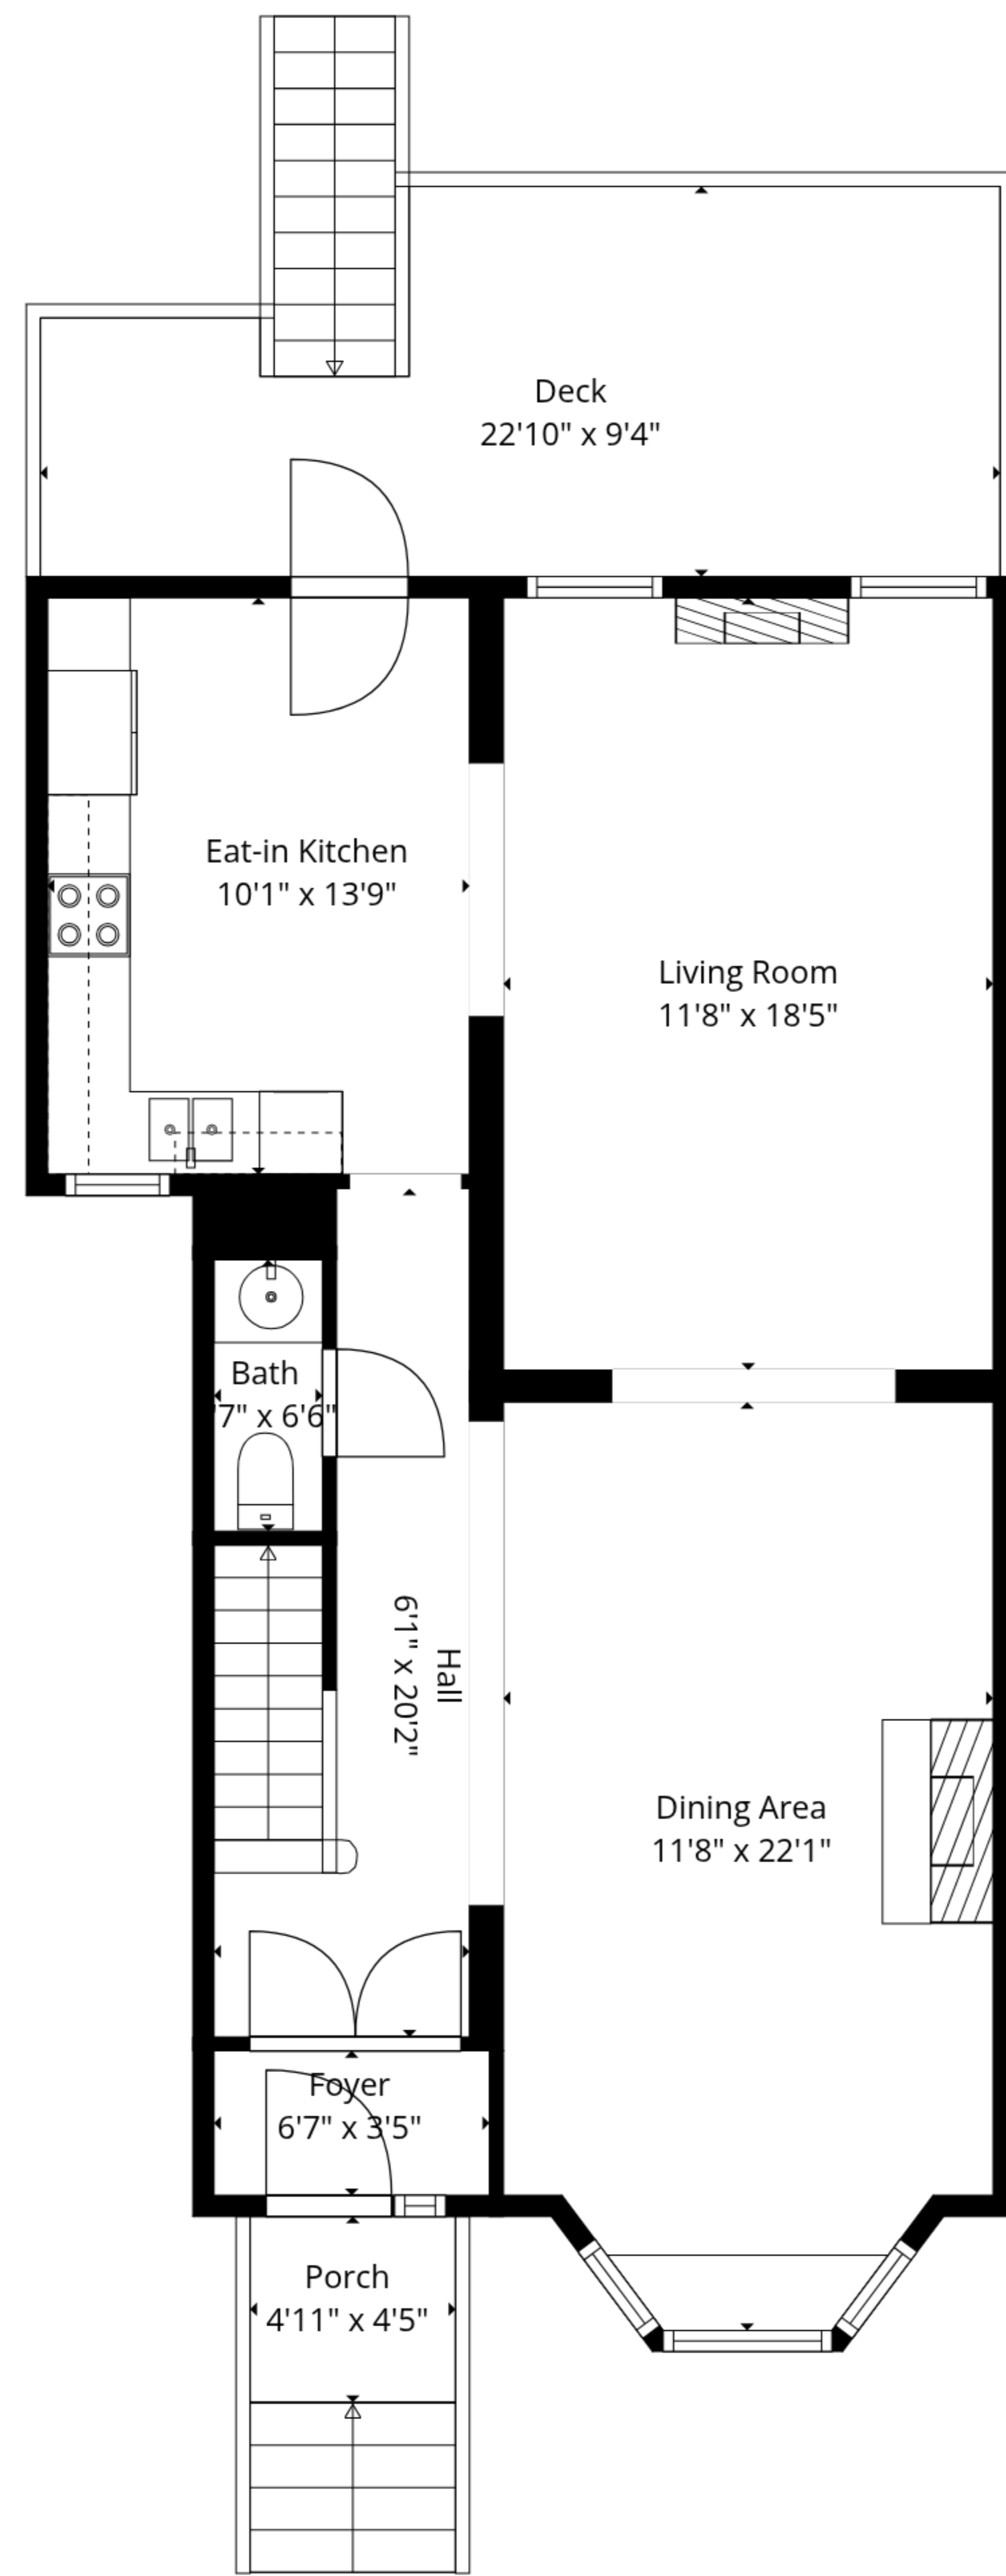

2nd Floor

TOTAL: 2377 sq. ft

1st floor: 741 sq. ft, 2nd floor: 782 sq. ft, 3rd floor: 751 sq. ft, 4th floor: 103 sq. ft
EXCLUDED AREAS: UTILITY: 29 sq. ft, PATIO: 243 sq. ft, PORCH: 22 sq. ft,
DECK: 180 sq. ft, STAIRWELL: 31 sq. ft, TERRACE: 440 sq. ft,
WALLS: 219 sq. ft