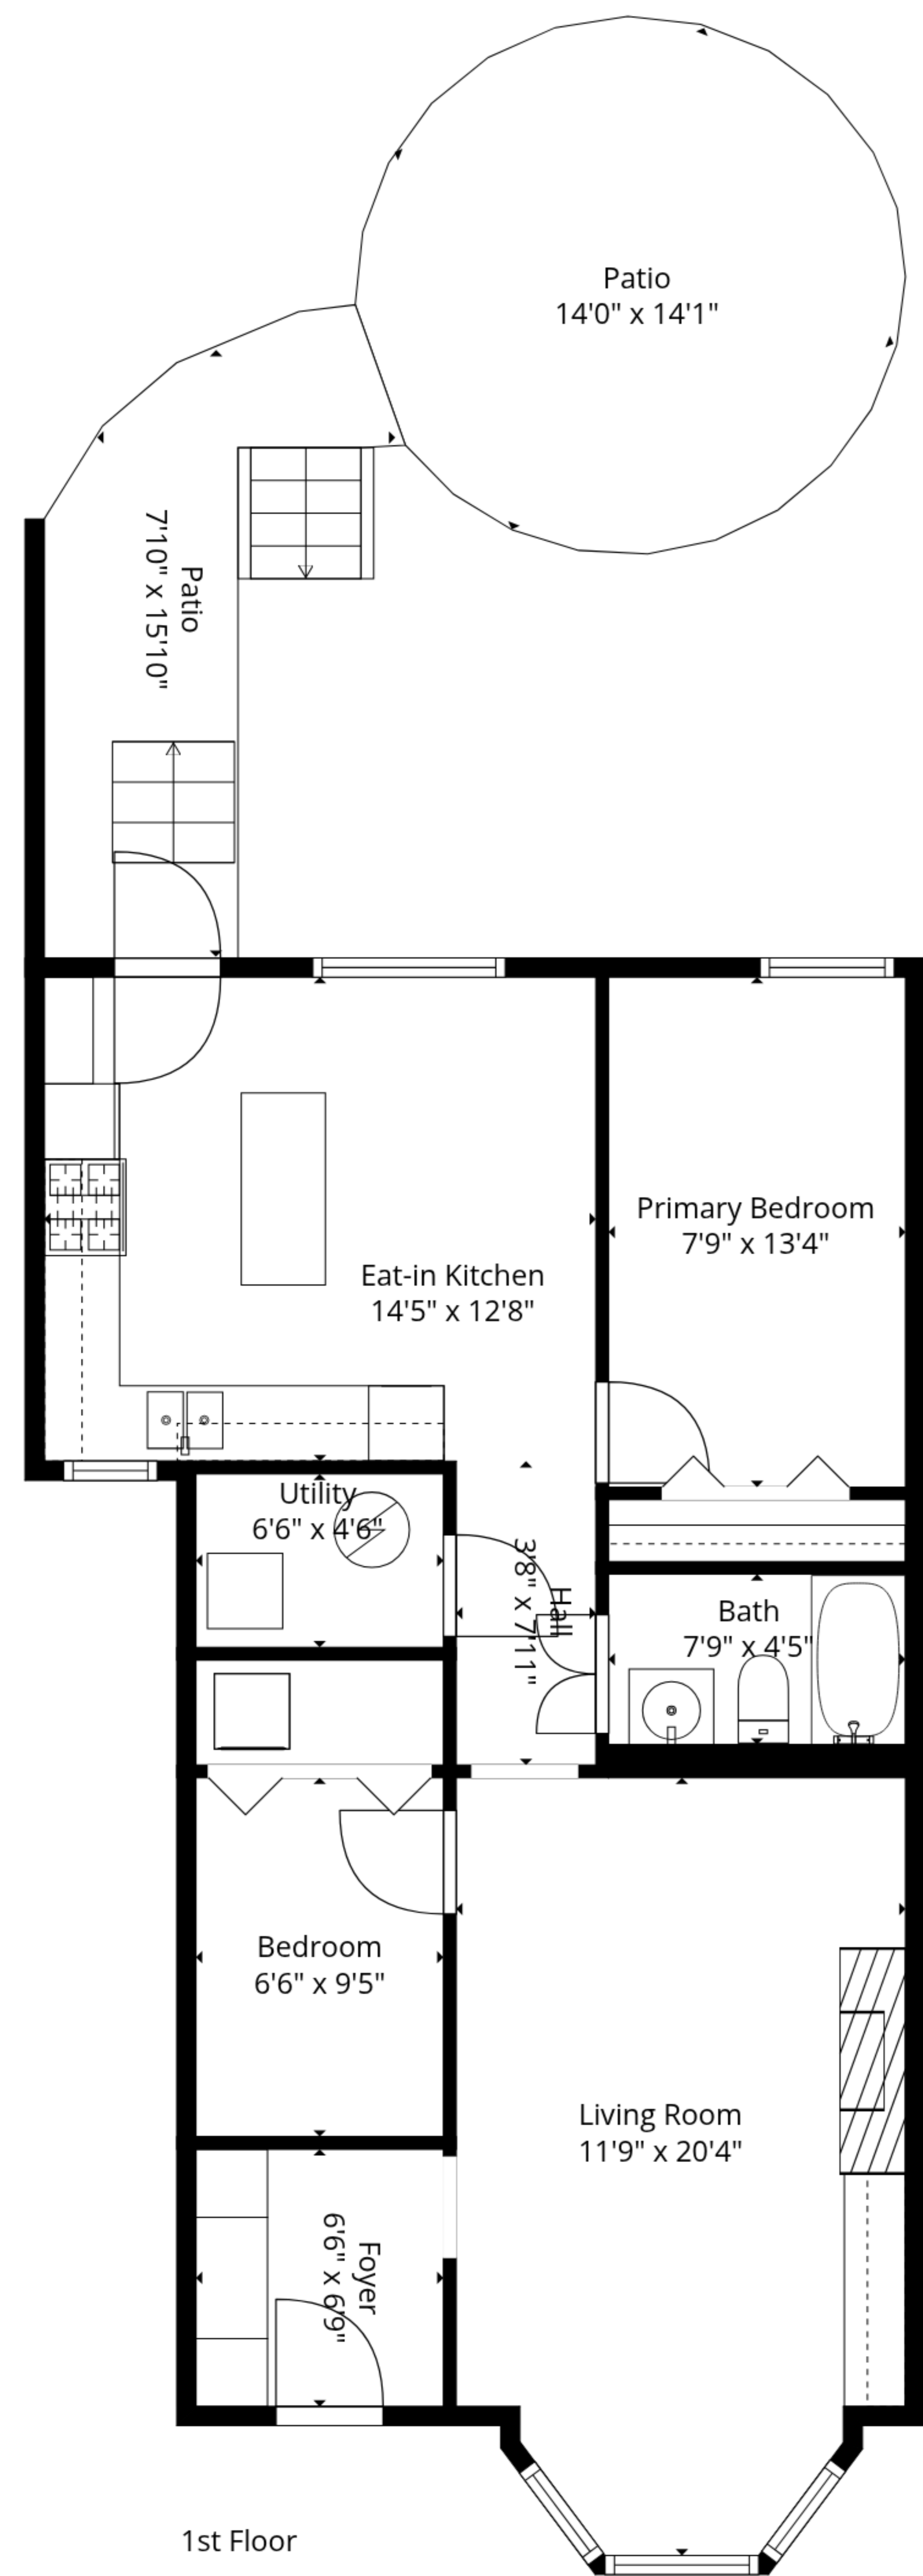

**TOTAL: 2377 sq. ft**

1st floor: 741 sq. ft, 2nd floor: 782 sq. ft, 3rd floor: 751 sq. ft, 4th floor: 103 sq. ft  
 EXCLUDED AREAS: UTILITY: 29 sq. ft, PATIO: 243 sq. ft, PORCH: 22 sq. ft,  
 DECK: 180 sq. ft, STAIRWELL: 31 sq. ft, TERRACE: 440 sq. ft,  
 WALLS: 219 sq. ft