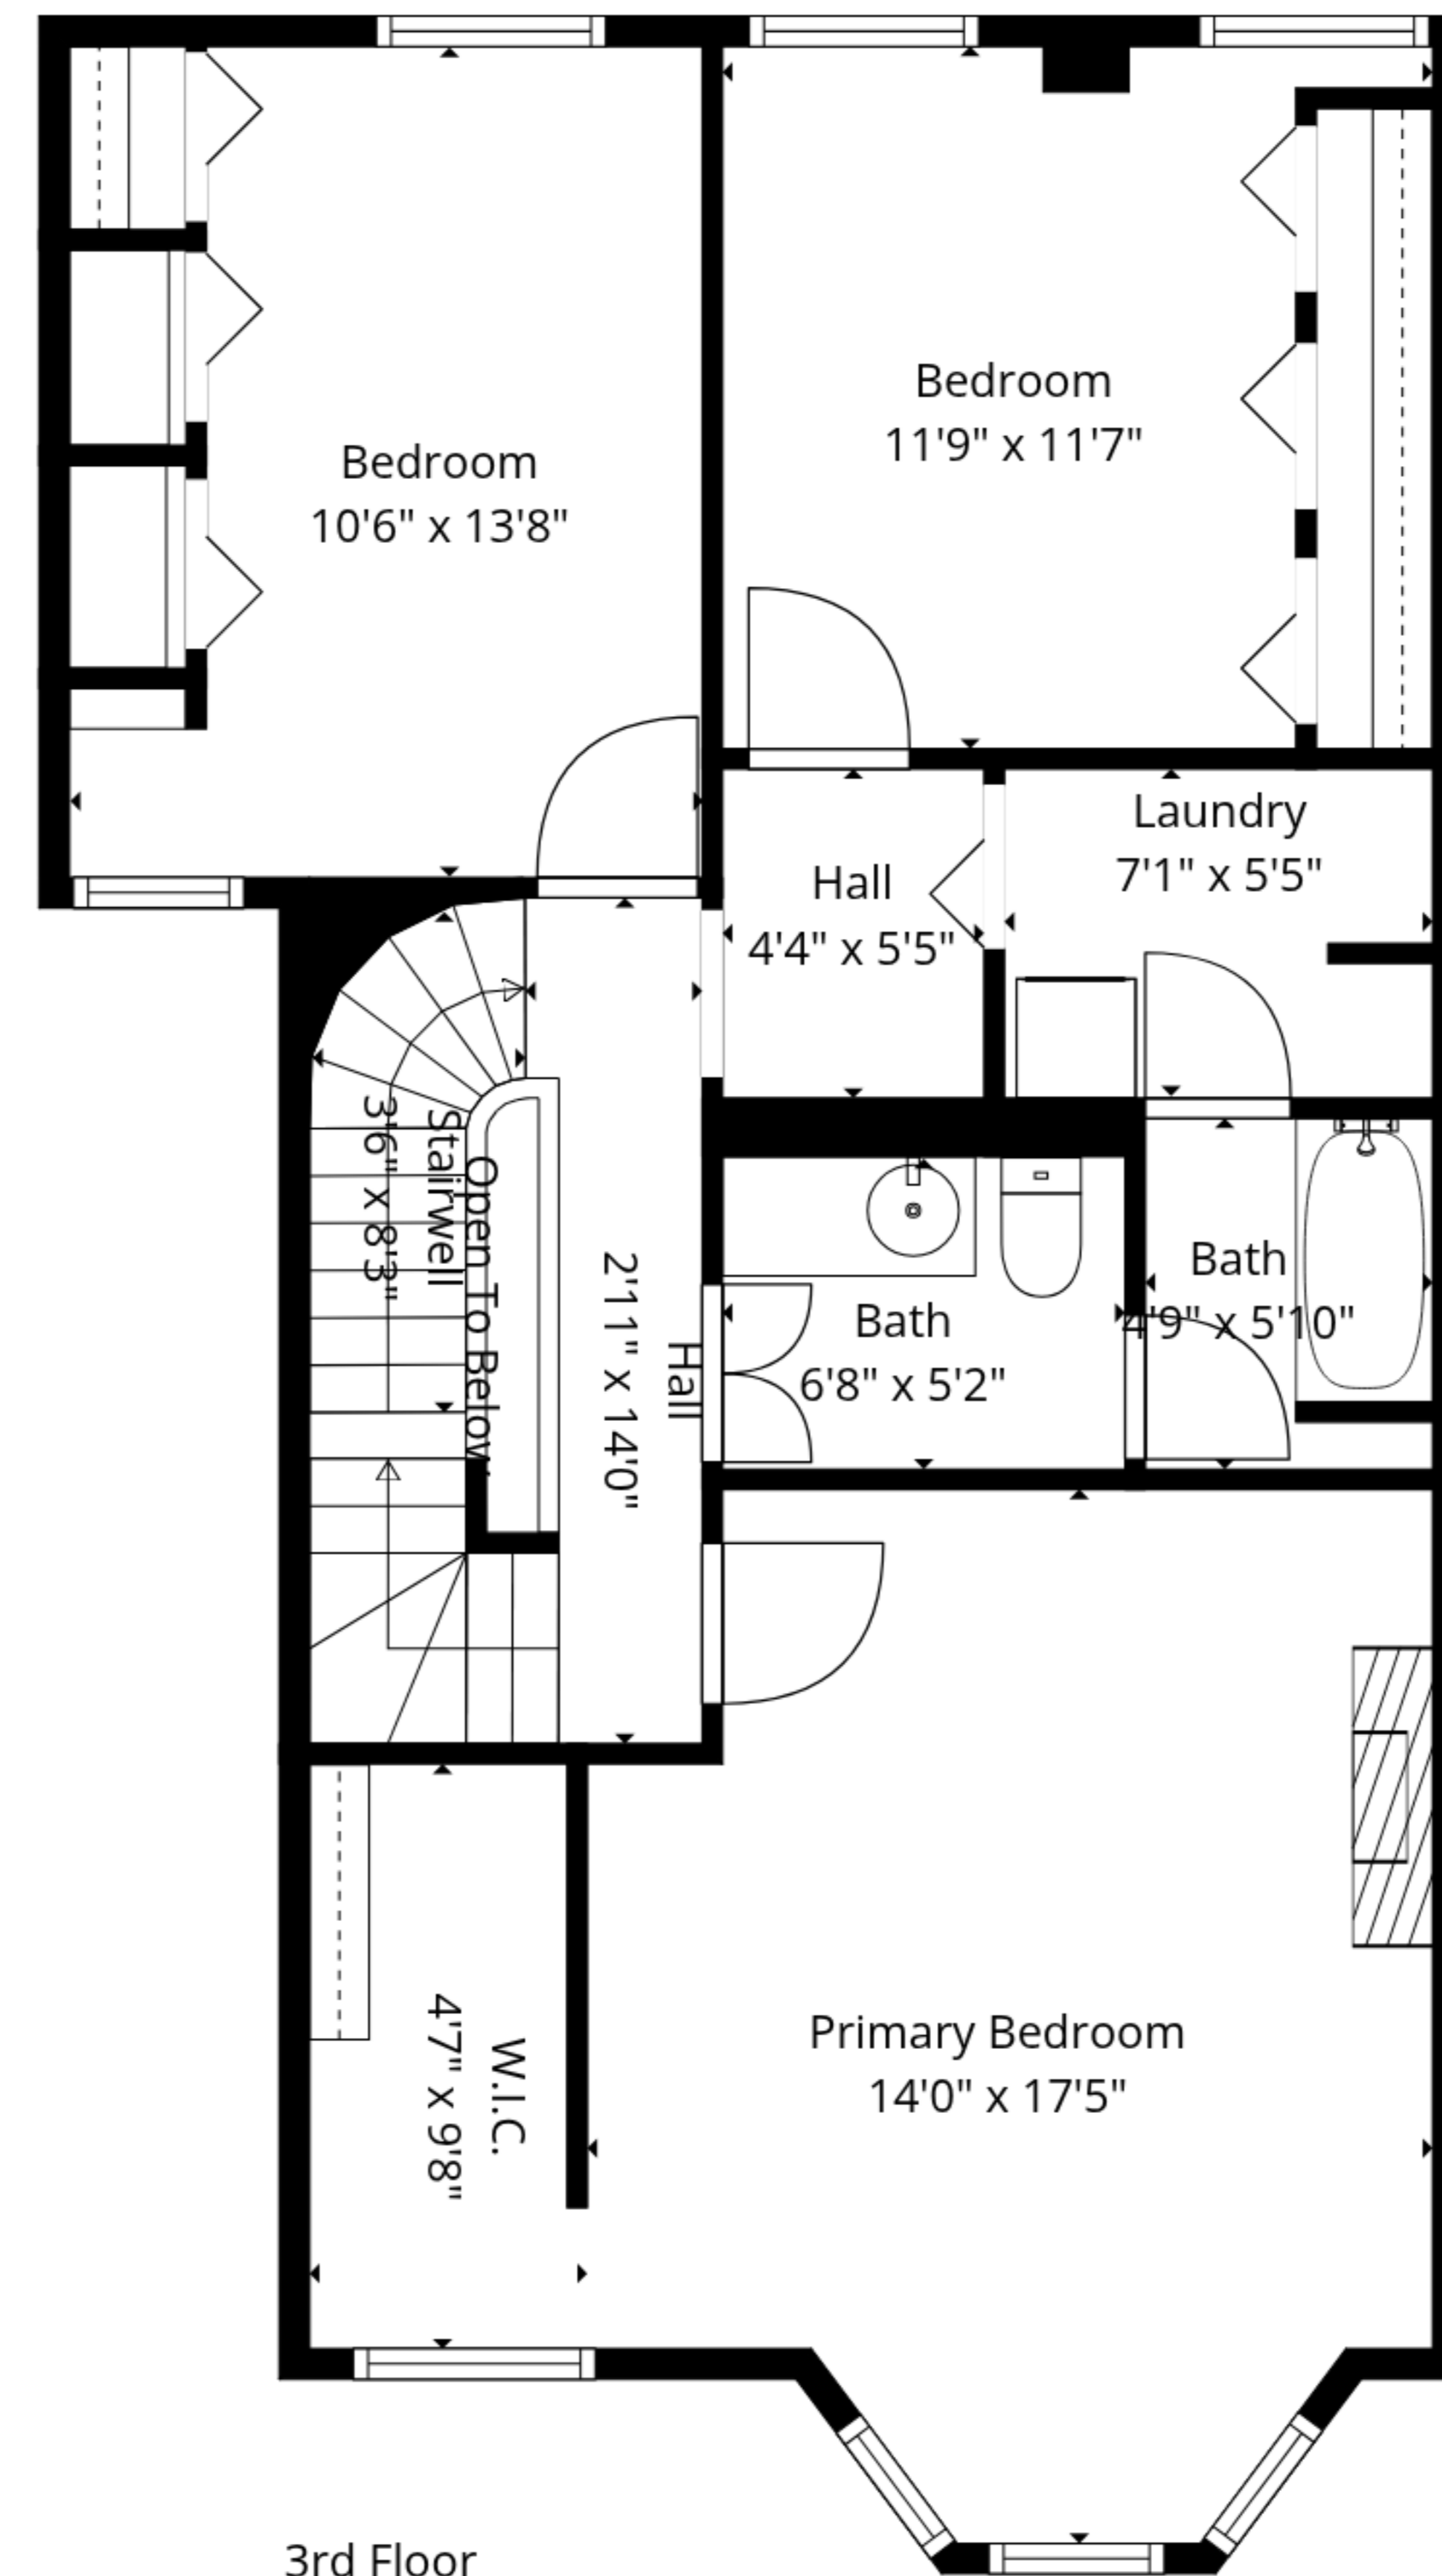

**TOTAL: 2377 sq. ft**

1st floor: 741 sq. ft, 2nd floor: 782 sq. ft, 3rd floor: 751 sq. ft, 4th floor: 103 sq. ft  
 EXCLUDED AREAS: UTILITY: 29 sq. ft, PATIO: 243 sq. ft, PORCH: 22 sq. ft,  
 DECK: 180 sq. ft, STAIRWELL: 31 sq. ft, TERRACE: 440 sq. ft,  
 WALLS: 219 sq. ft

1st Floor

2nd Floor

3rd Floor

4th Floor

**TOTAL: 2377 sq. ft**

1st floor: 741 sq. ft, 2nd floor: 782 sq. ft, 3rd floor: 751 sq. ft, 4th floor: 103 sq. ft  
 EXCLUDED AREAS: UTILITY: 29 sq. ft, PATIO: 243 sq. ft, PORCH: 22 sq. ft,  
 DECK: 180 sq. ft, STAIRWELL: 31 sq. ft, TERRACE: 440 sq. ft,  
 WALLS: 219 sq. ft