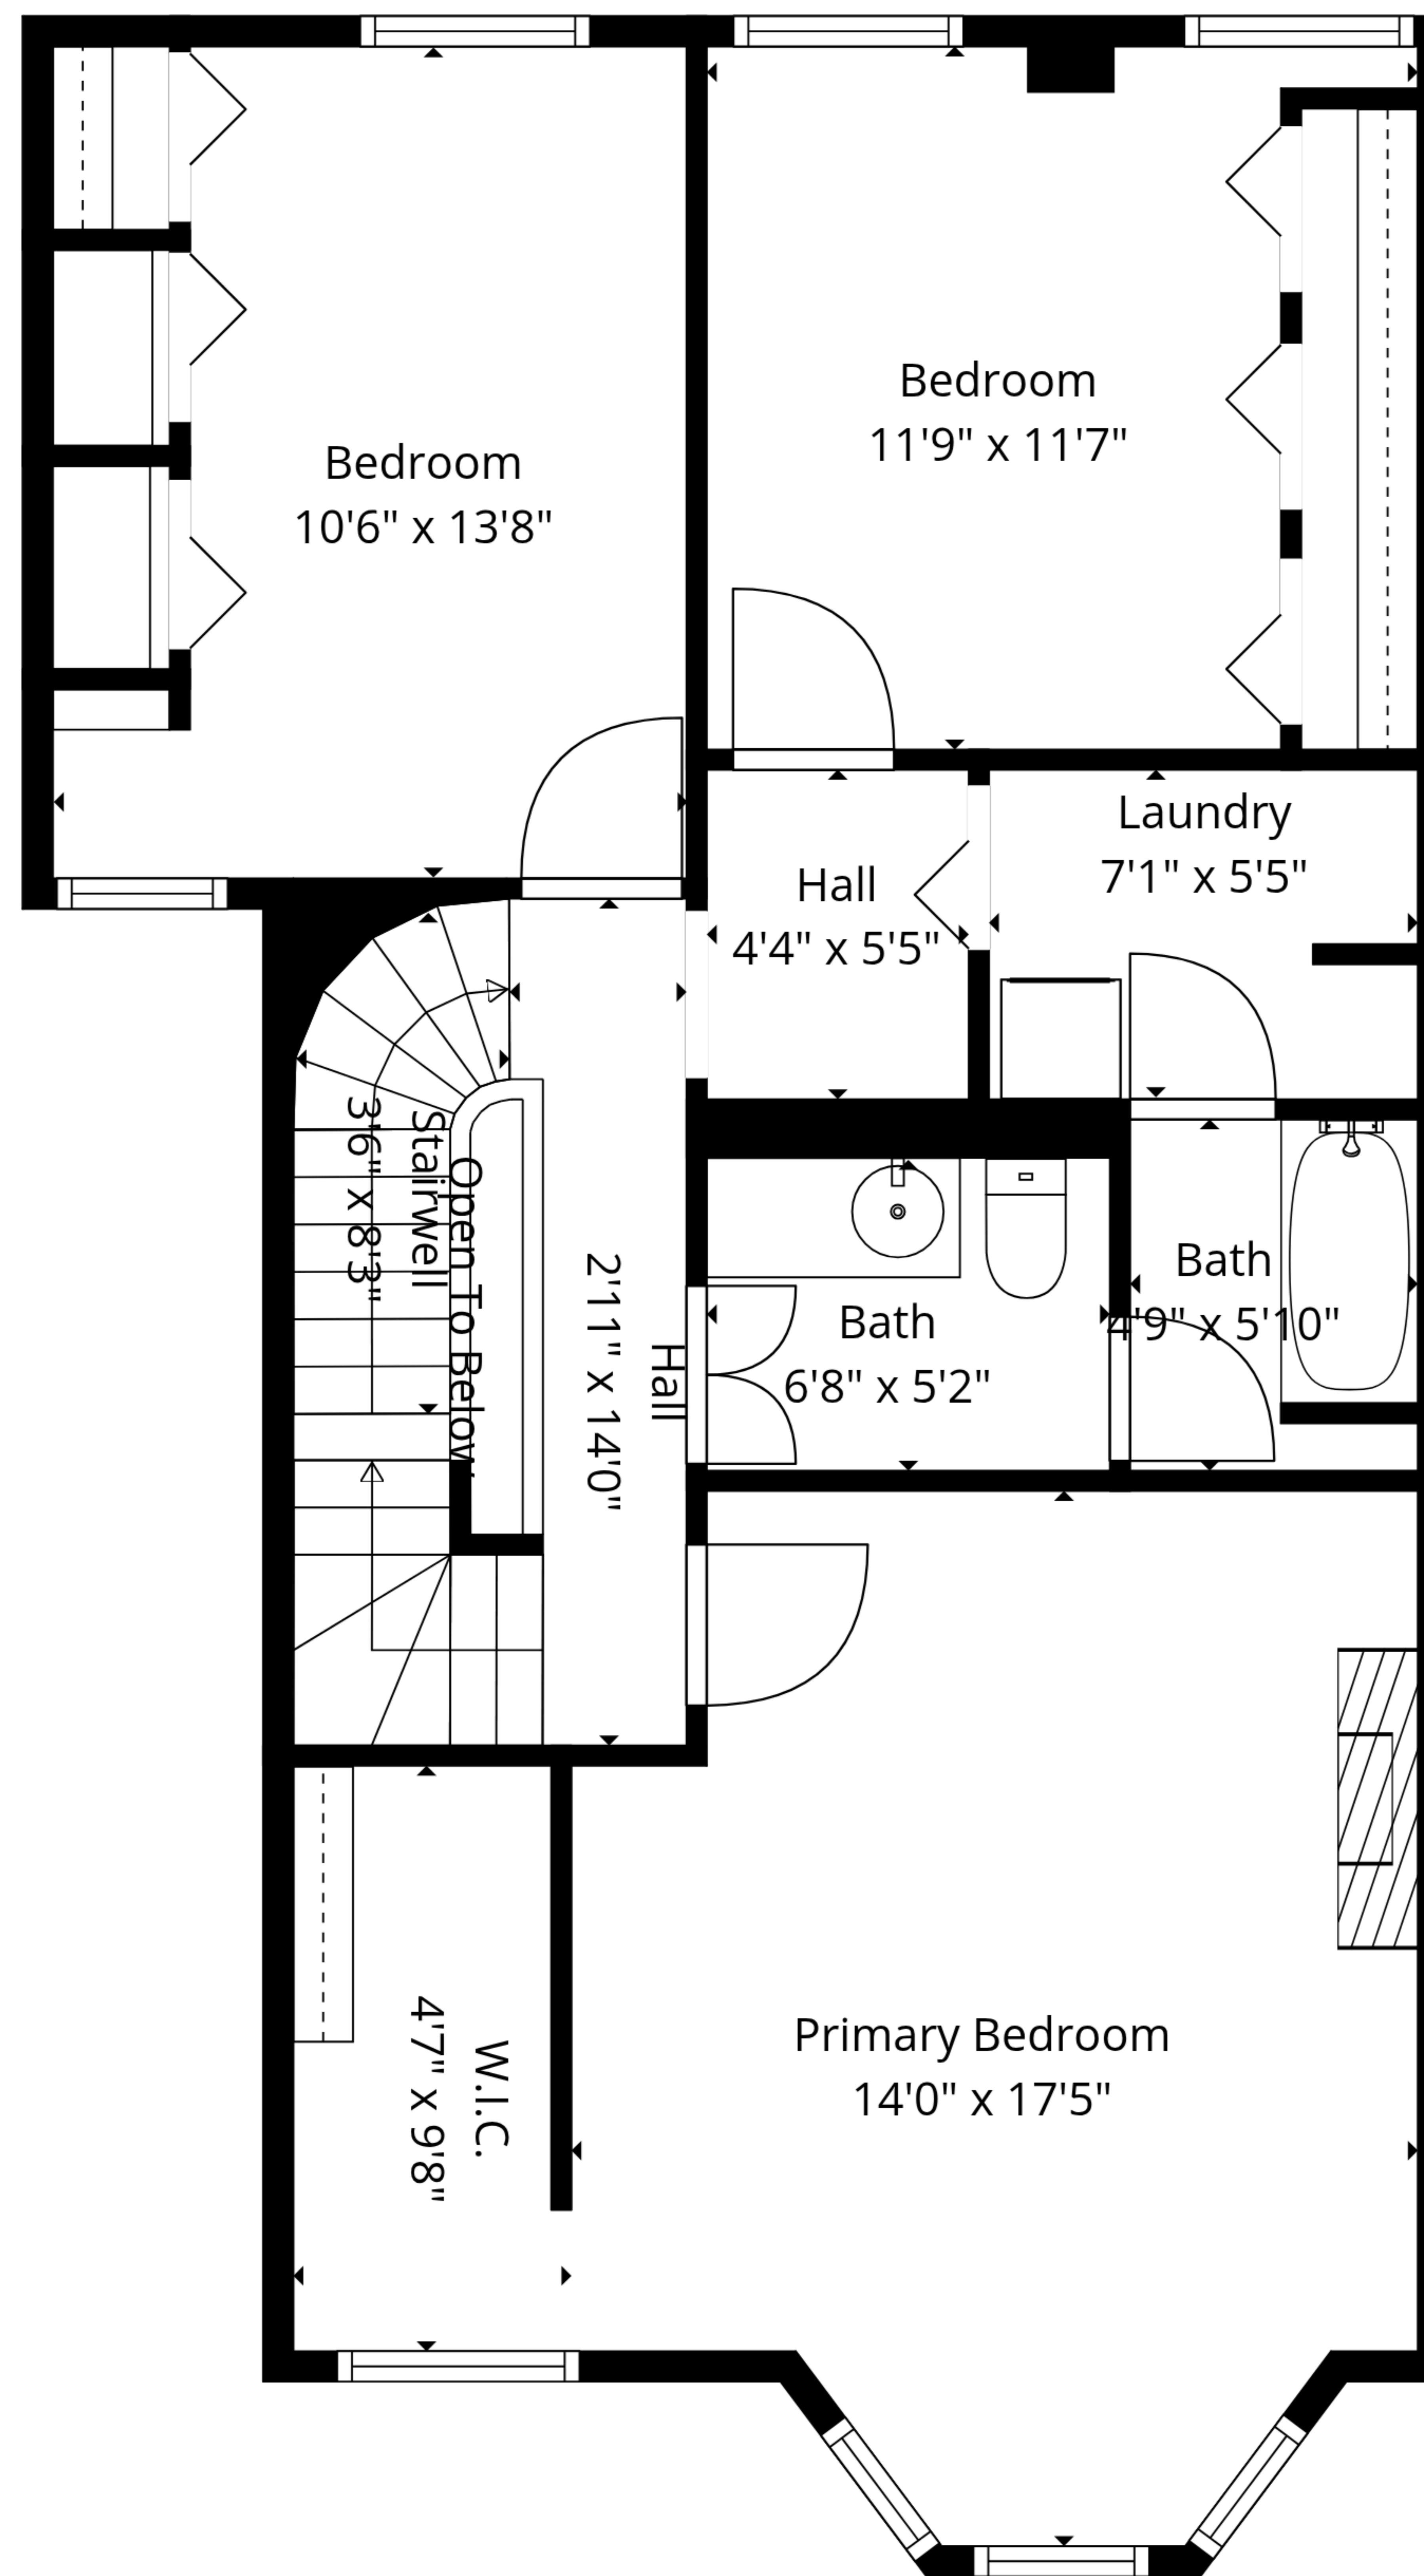

**TOTAL: 2377 sq. ft**

1st floor: 741 sq. ft, 2nd floor: 782 sq. ft, 3rd floor: 751 sq. ft, 4th floor: 103 sq. ft  
 EXCLUDED AREAS: UTILITY: 29 sq. ft, PATIO: 243 sq. ft, PORCH: 22 sq. ft,  
 DECK: 180 sq. ft, STAIRWELL: 31 sq. ft, TERRACE: 440 sq. ft,  
 WALLS: 219 sq. ft