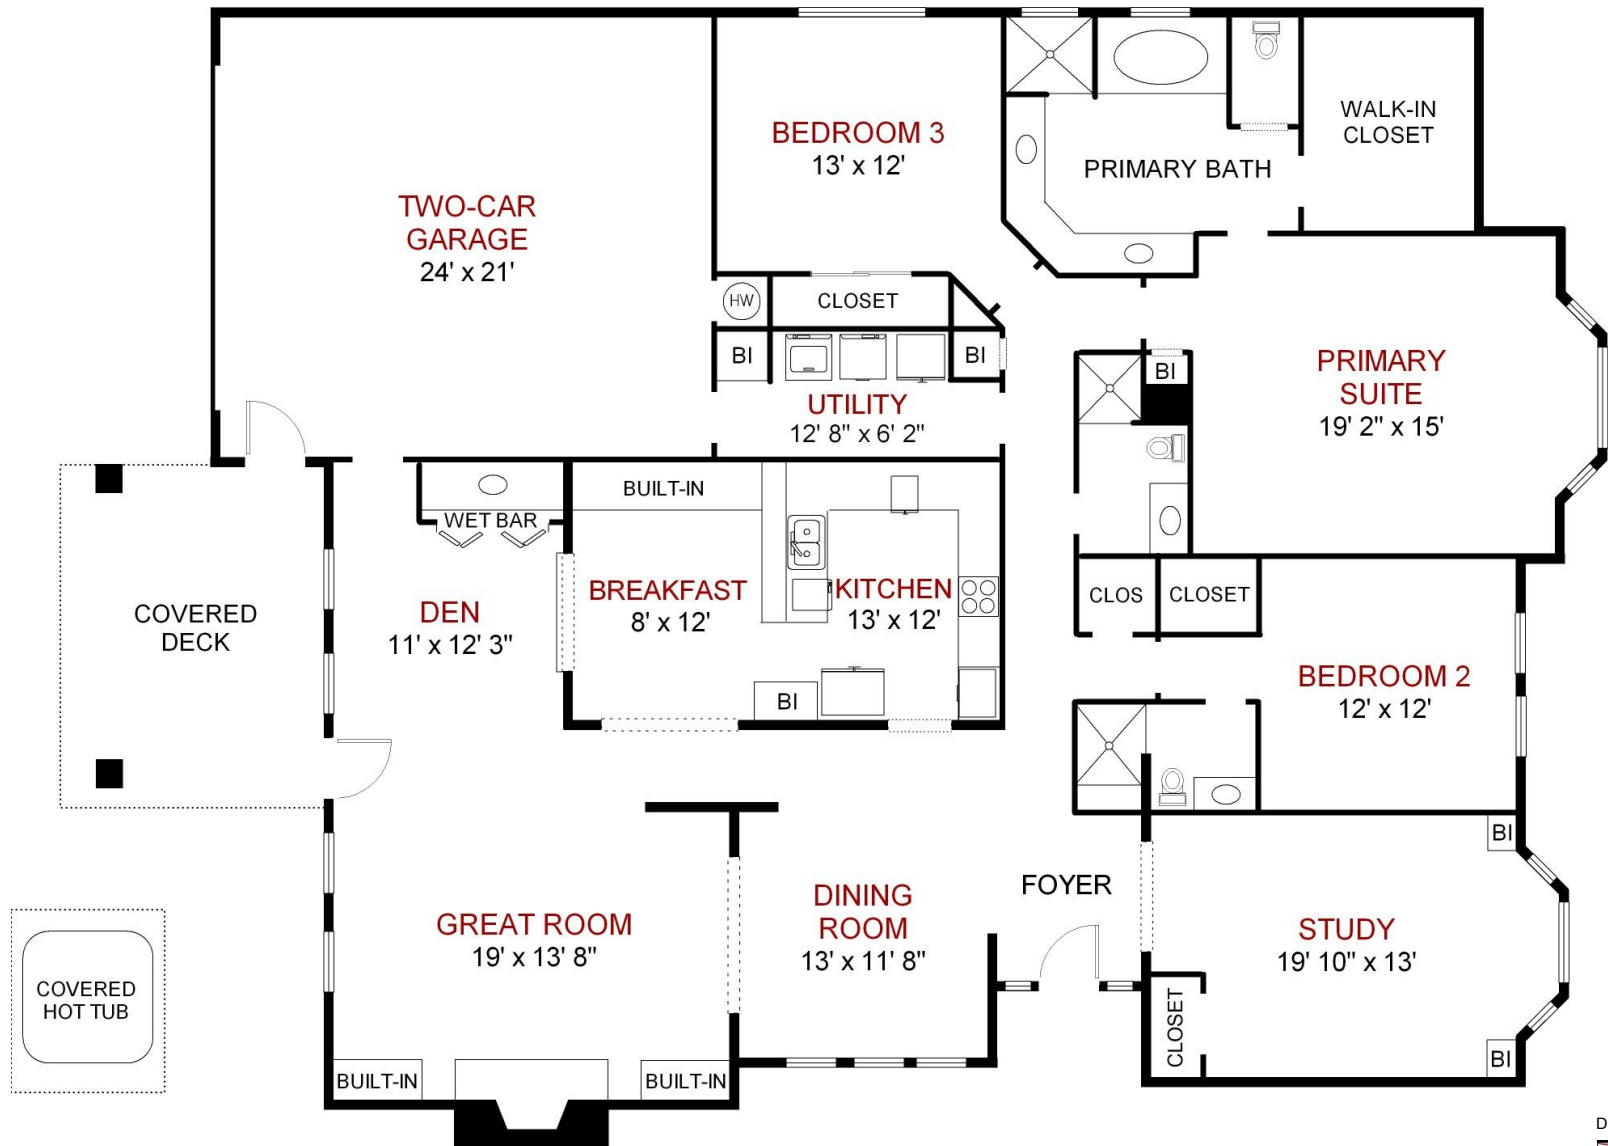

2448 CLEARSPRING DRIVE N
Irving TX 75063

The floor plan is a general depiction of the layout of the rooms. It is only approximate and is not an exact measurement of the size of the house or the rooms shown in the plan.