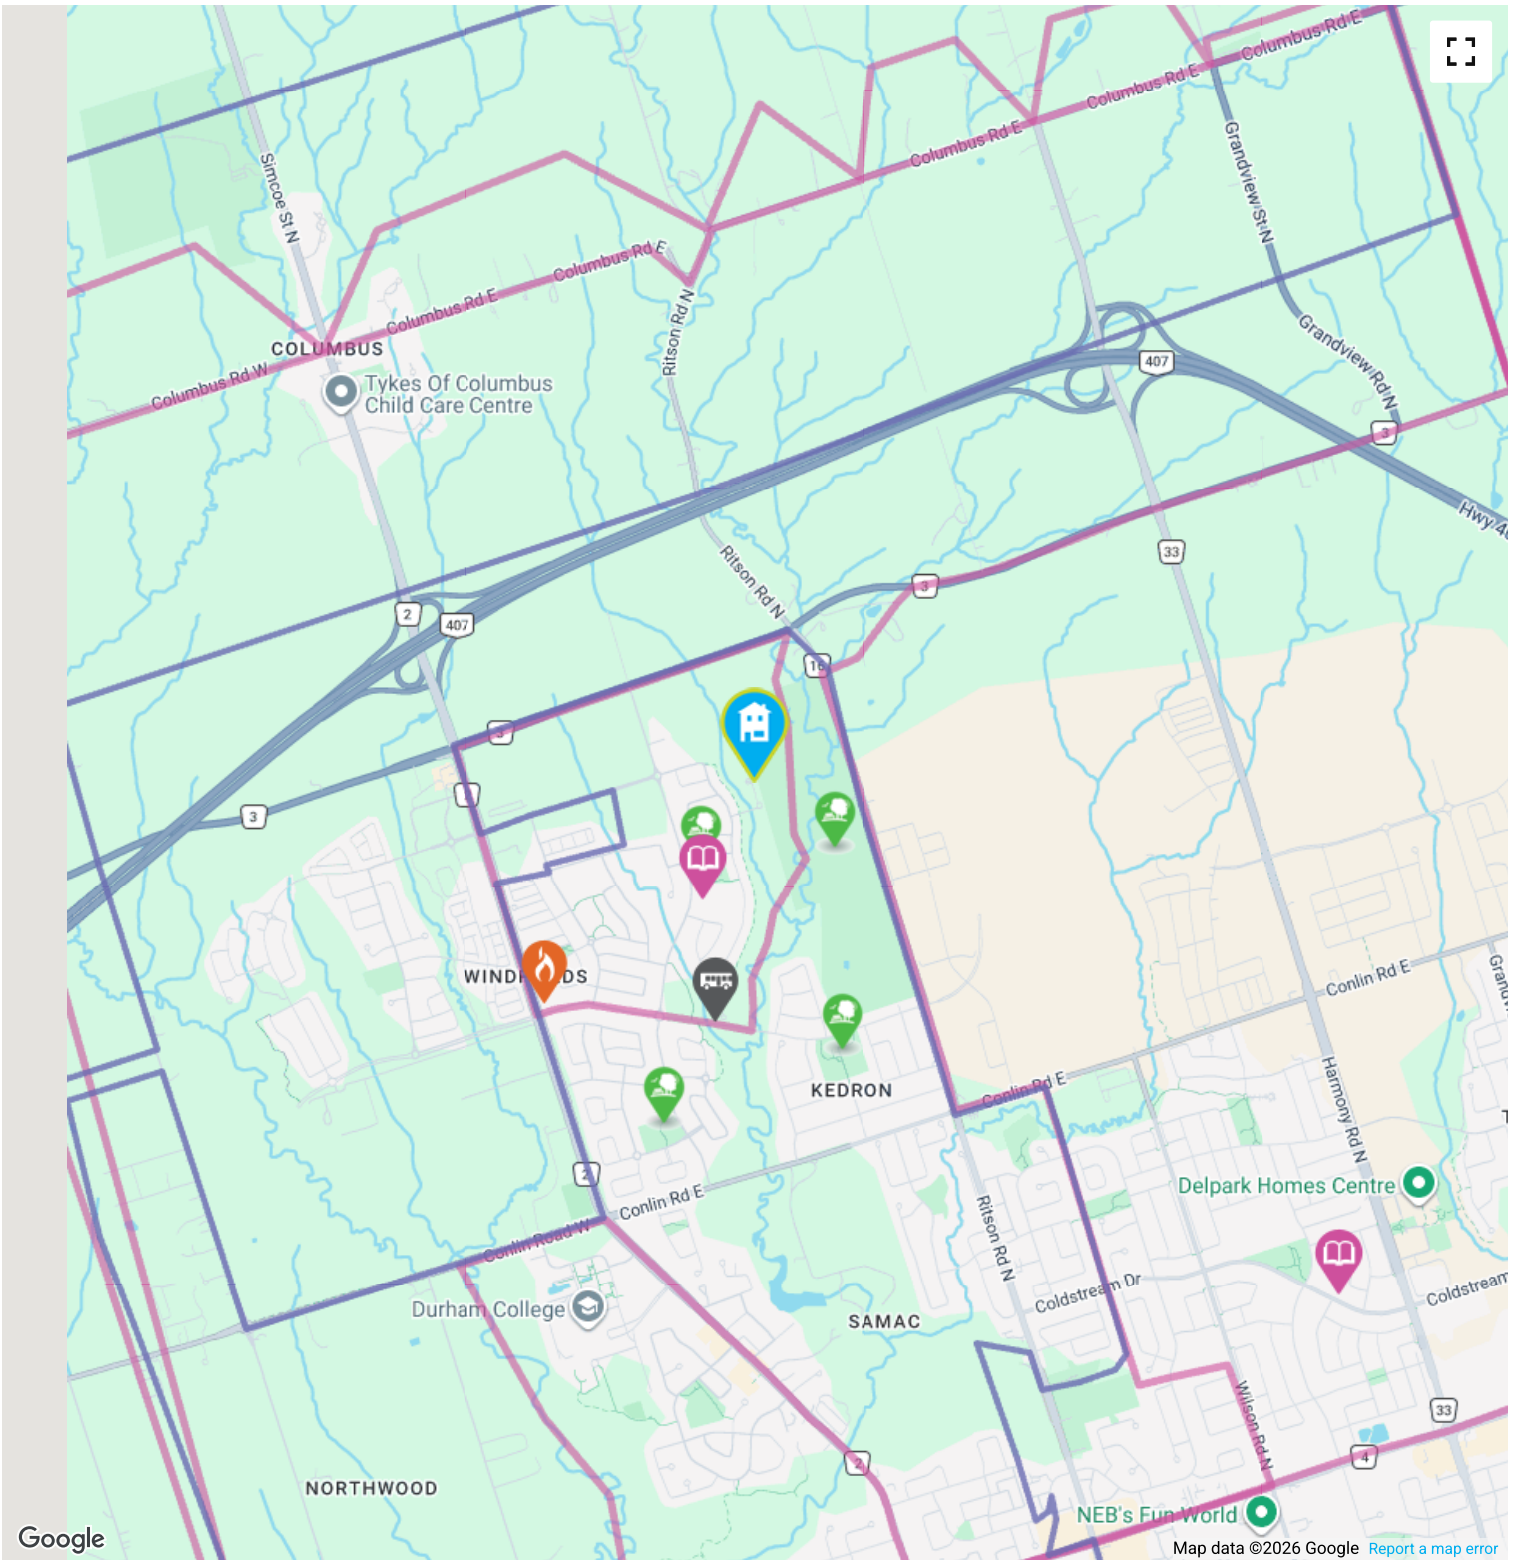

The nearest street-level transit stop is Britannia Westbound at

Secreto  about a 14 minute walk - 1.08 KM

<https://www.durhamregiontransit.com...>

SAFETY

Every second matters in an emergency, and your neighbourhood is part of a dedicated safety system of emergency agencies including Fire Stations, Police Stations, and Hospitals. See the closest facilities near you below:

1.36 KM away

Address 2339 Simcoe St N, Oshawa, ON

<https://www.oshawa.ca...>

The nearest police facility is Durham Regional Police - Central West Division

6.58 KM away

Address 480 Taunton Road East, Whitby, ON L1N

<http://www.drps.ca..>

Google

Map data ©2026 Google [Report a map error](#)

-  Elementary Schools
-  Middle Schools
-  High Schools
-  Transit
-  Safety
-  Elementary Attendance Zone
-  Middle Attendance Zone
-  High Attendance Zone
-  Parks